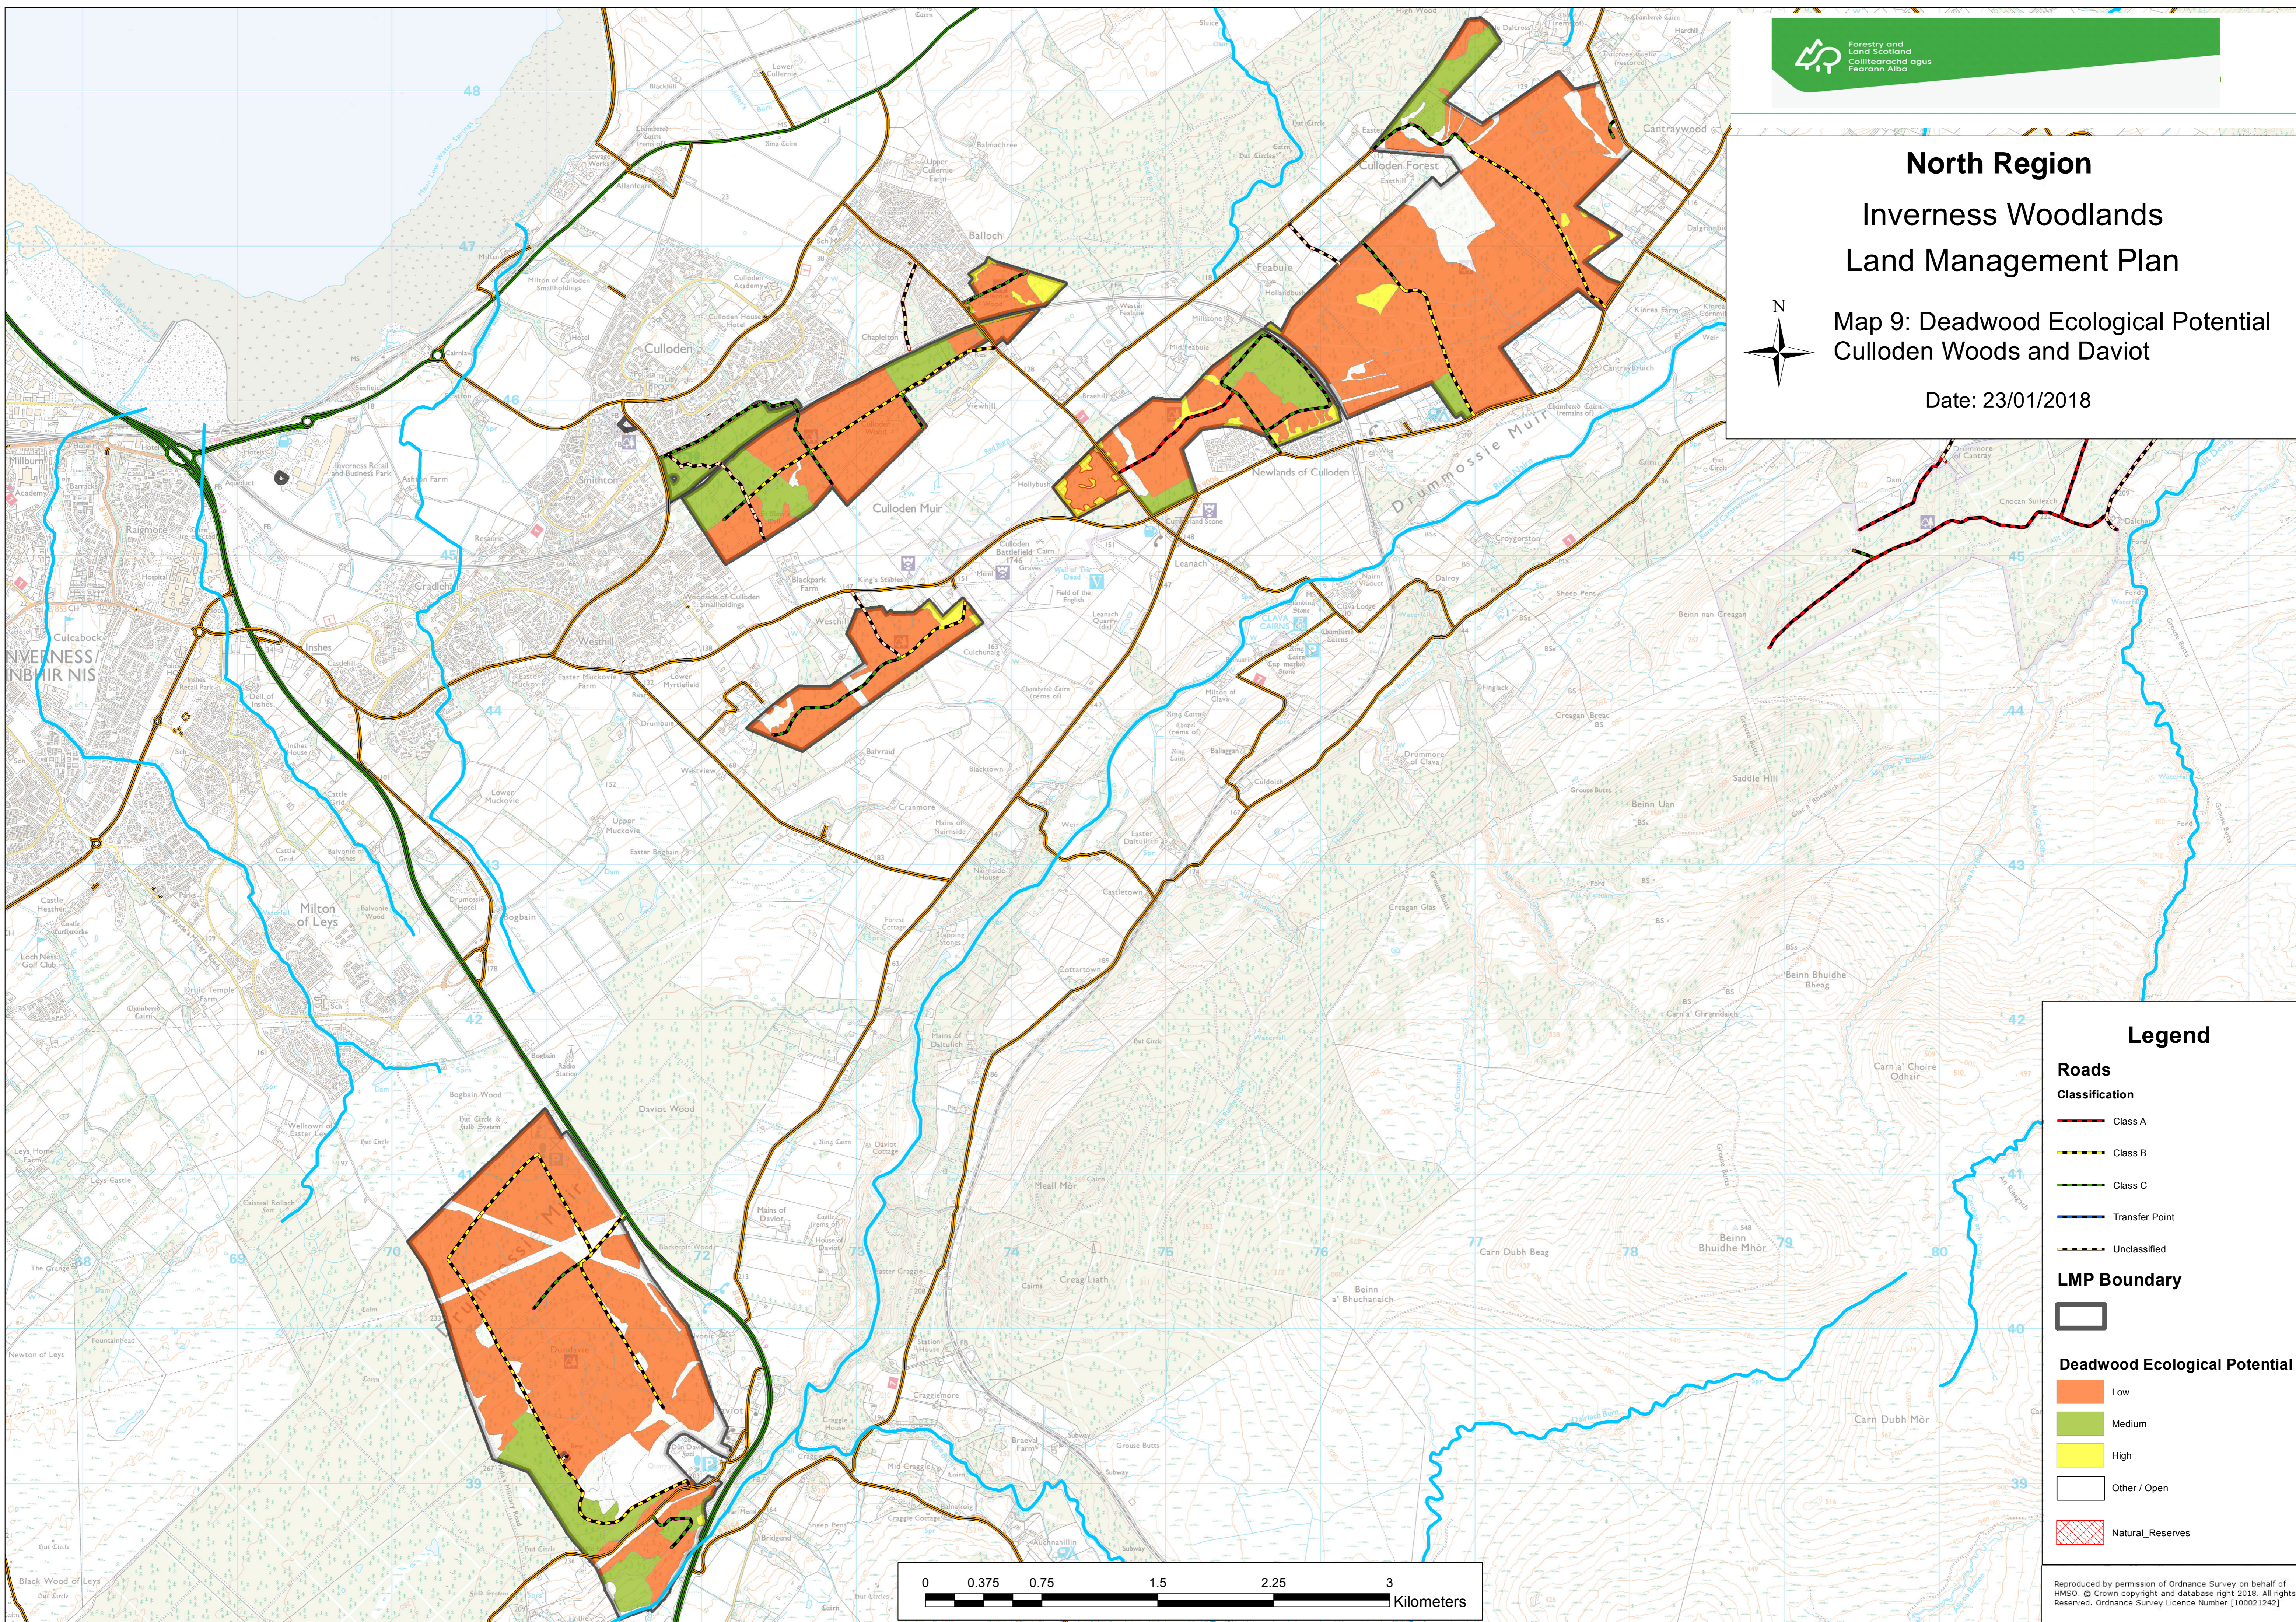

North Region Inverness Woodlands Land Management Plan

Map 9: Deadwood Ecological Potential
Culloden Woods and Daviot

Date: 23/01/2018

Legend

Roads Classification

- Class A (Red dashed line)
- Class B (Yellow dashed line)
- Class C (Green dashed line)
- Transfer Point (Blue dashed line)
- Unclassified (Black dashed line)

LMP Boundary

- (Black dashed line)

Deadwood Ecological Potential

- Low (Orange)
- Medium (Green)
- High (Yellow)
- Other / Open (White)
- Natural_Reserves (Red hatched)