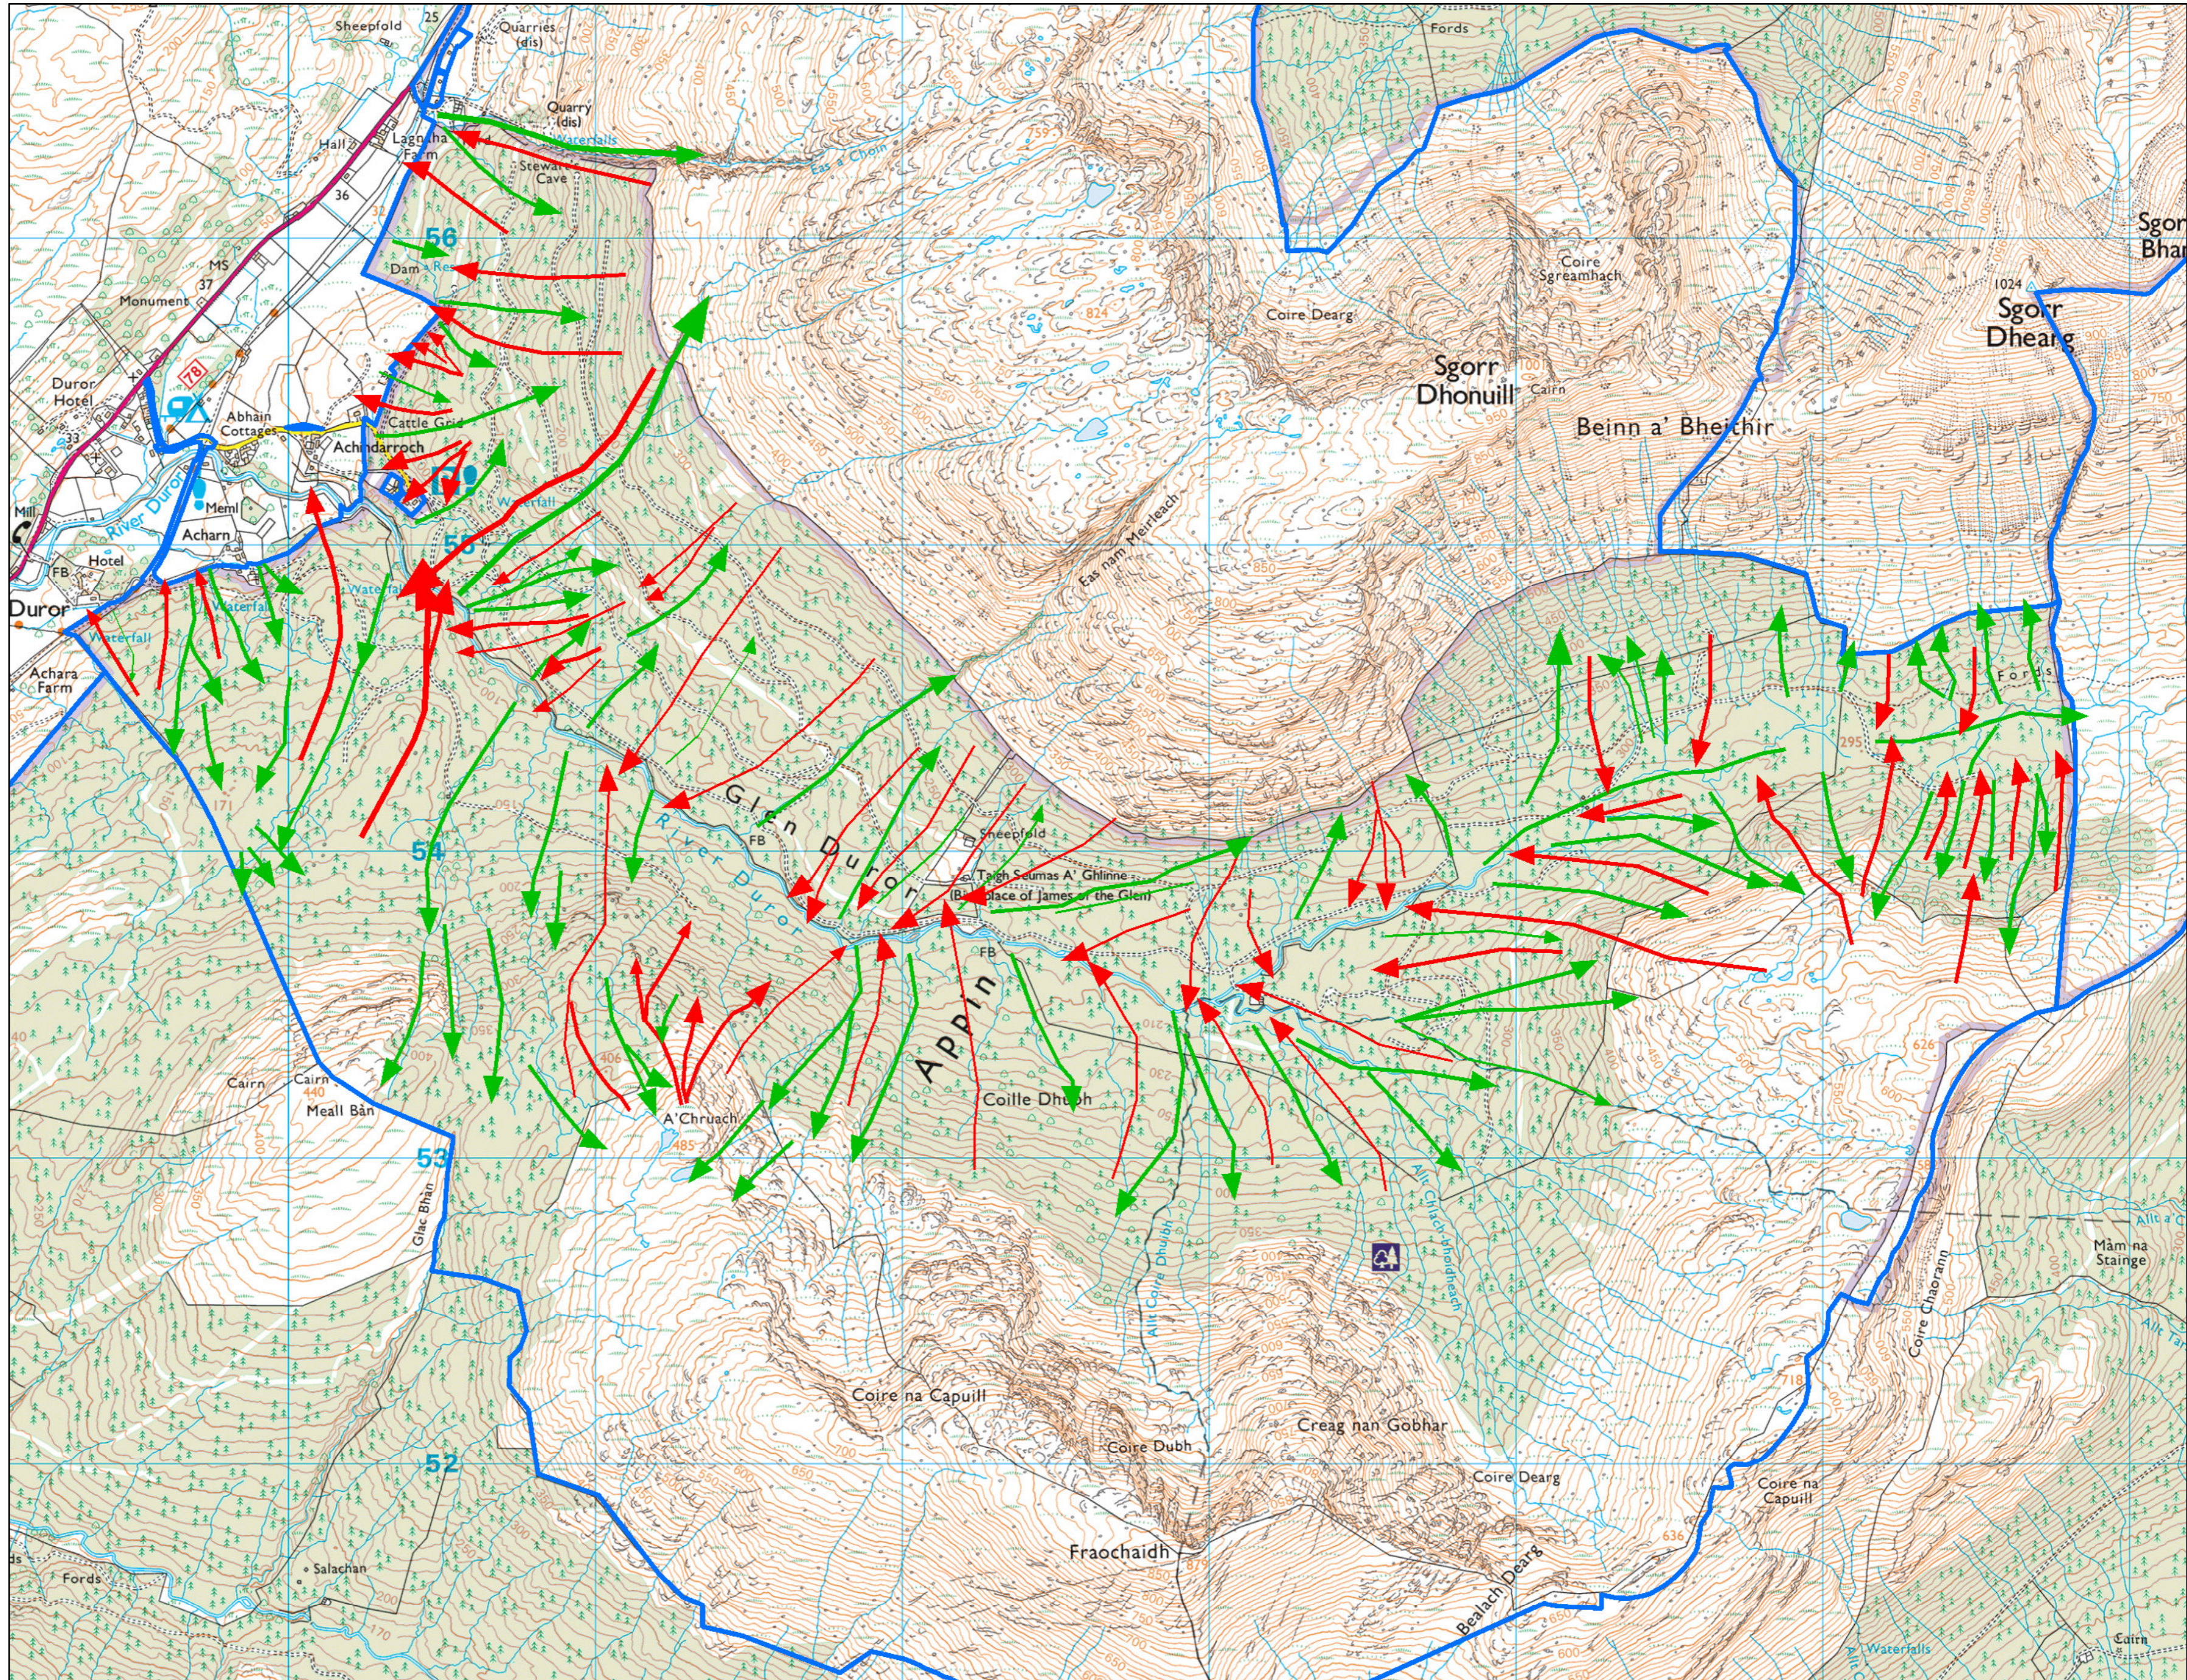

Duror Landscape Analysis

Author: Mandie Currie

Scale @ A2: 1:15,000

Date: 01/08/2024

Legend

Land Management Plan Areas

-  Land Management Plan Areas

Reproduced by permission of Ordnance Survey on behalf of HMSO.
 © Crown copyright and database right 2024. All rights reserved.
 Ordnance Survey Licence number 100024925.
 © Getmapping Plc and Bluesky International Limited 2024.

Scotland's national forests and land are responsibly managed to the UK Woodland Assurance Standard.