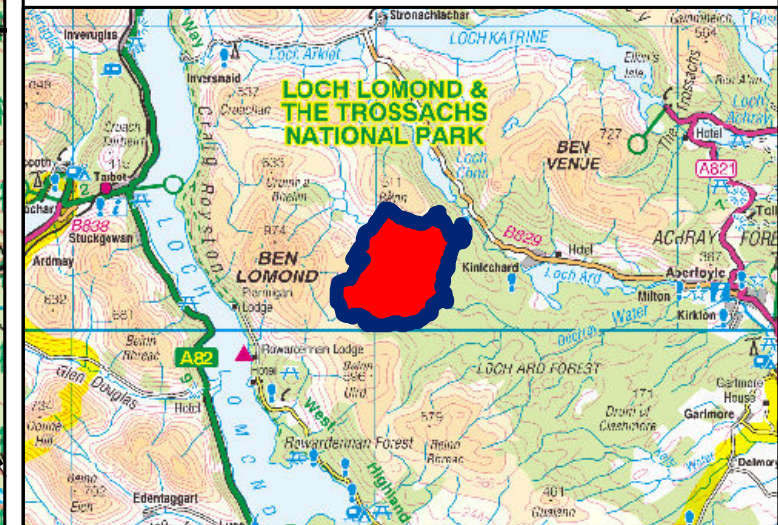

Beinn Bhan

Land Management Plan Area

-  Land management plan area
-  Forest roads

Reproduced by permission of Ordnance Survey on behalf of HMSO. © Crown copyright and database right [2016]. All rights reserved. Ordnance Survey Licence number [100021242]