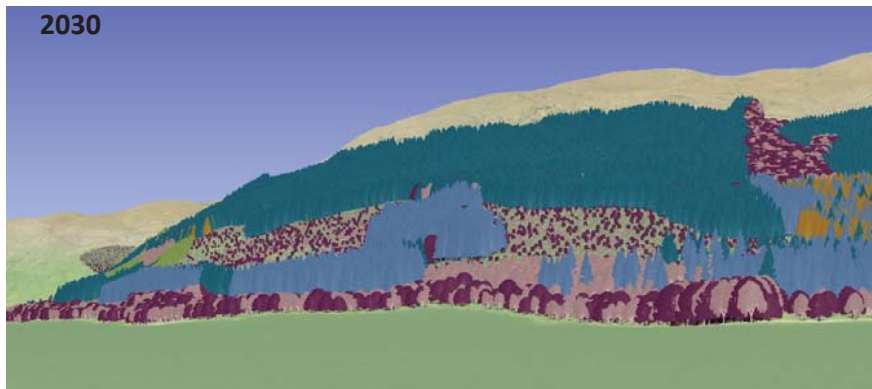

CENTRAL REGION

Lock Eck LMP

View: VP4 Jubilee Point supp

Grid Ref: NS214693

Date: 21st July 2020

Visualisation of future habitat and species

Visualisation year

2020 to

2040

Reproduced by permission of Ordnance Survey on behalf of HMSO.
©Crown copyright and database right (2020). All rights reserved.
Ordnance Survey Licence number 100021242

Copyright Getmapping plc

Scotland's National
Forest Estate is
responsibly
managed to the
UK Woodland
Assurance Standard.