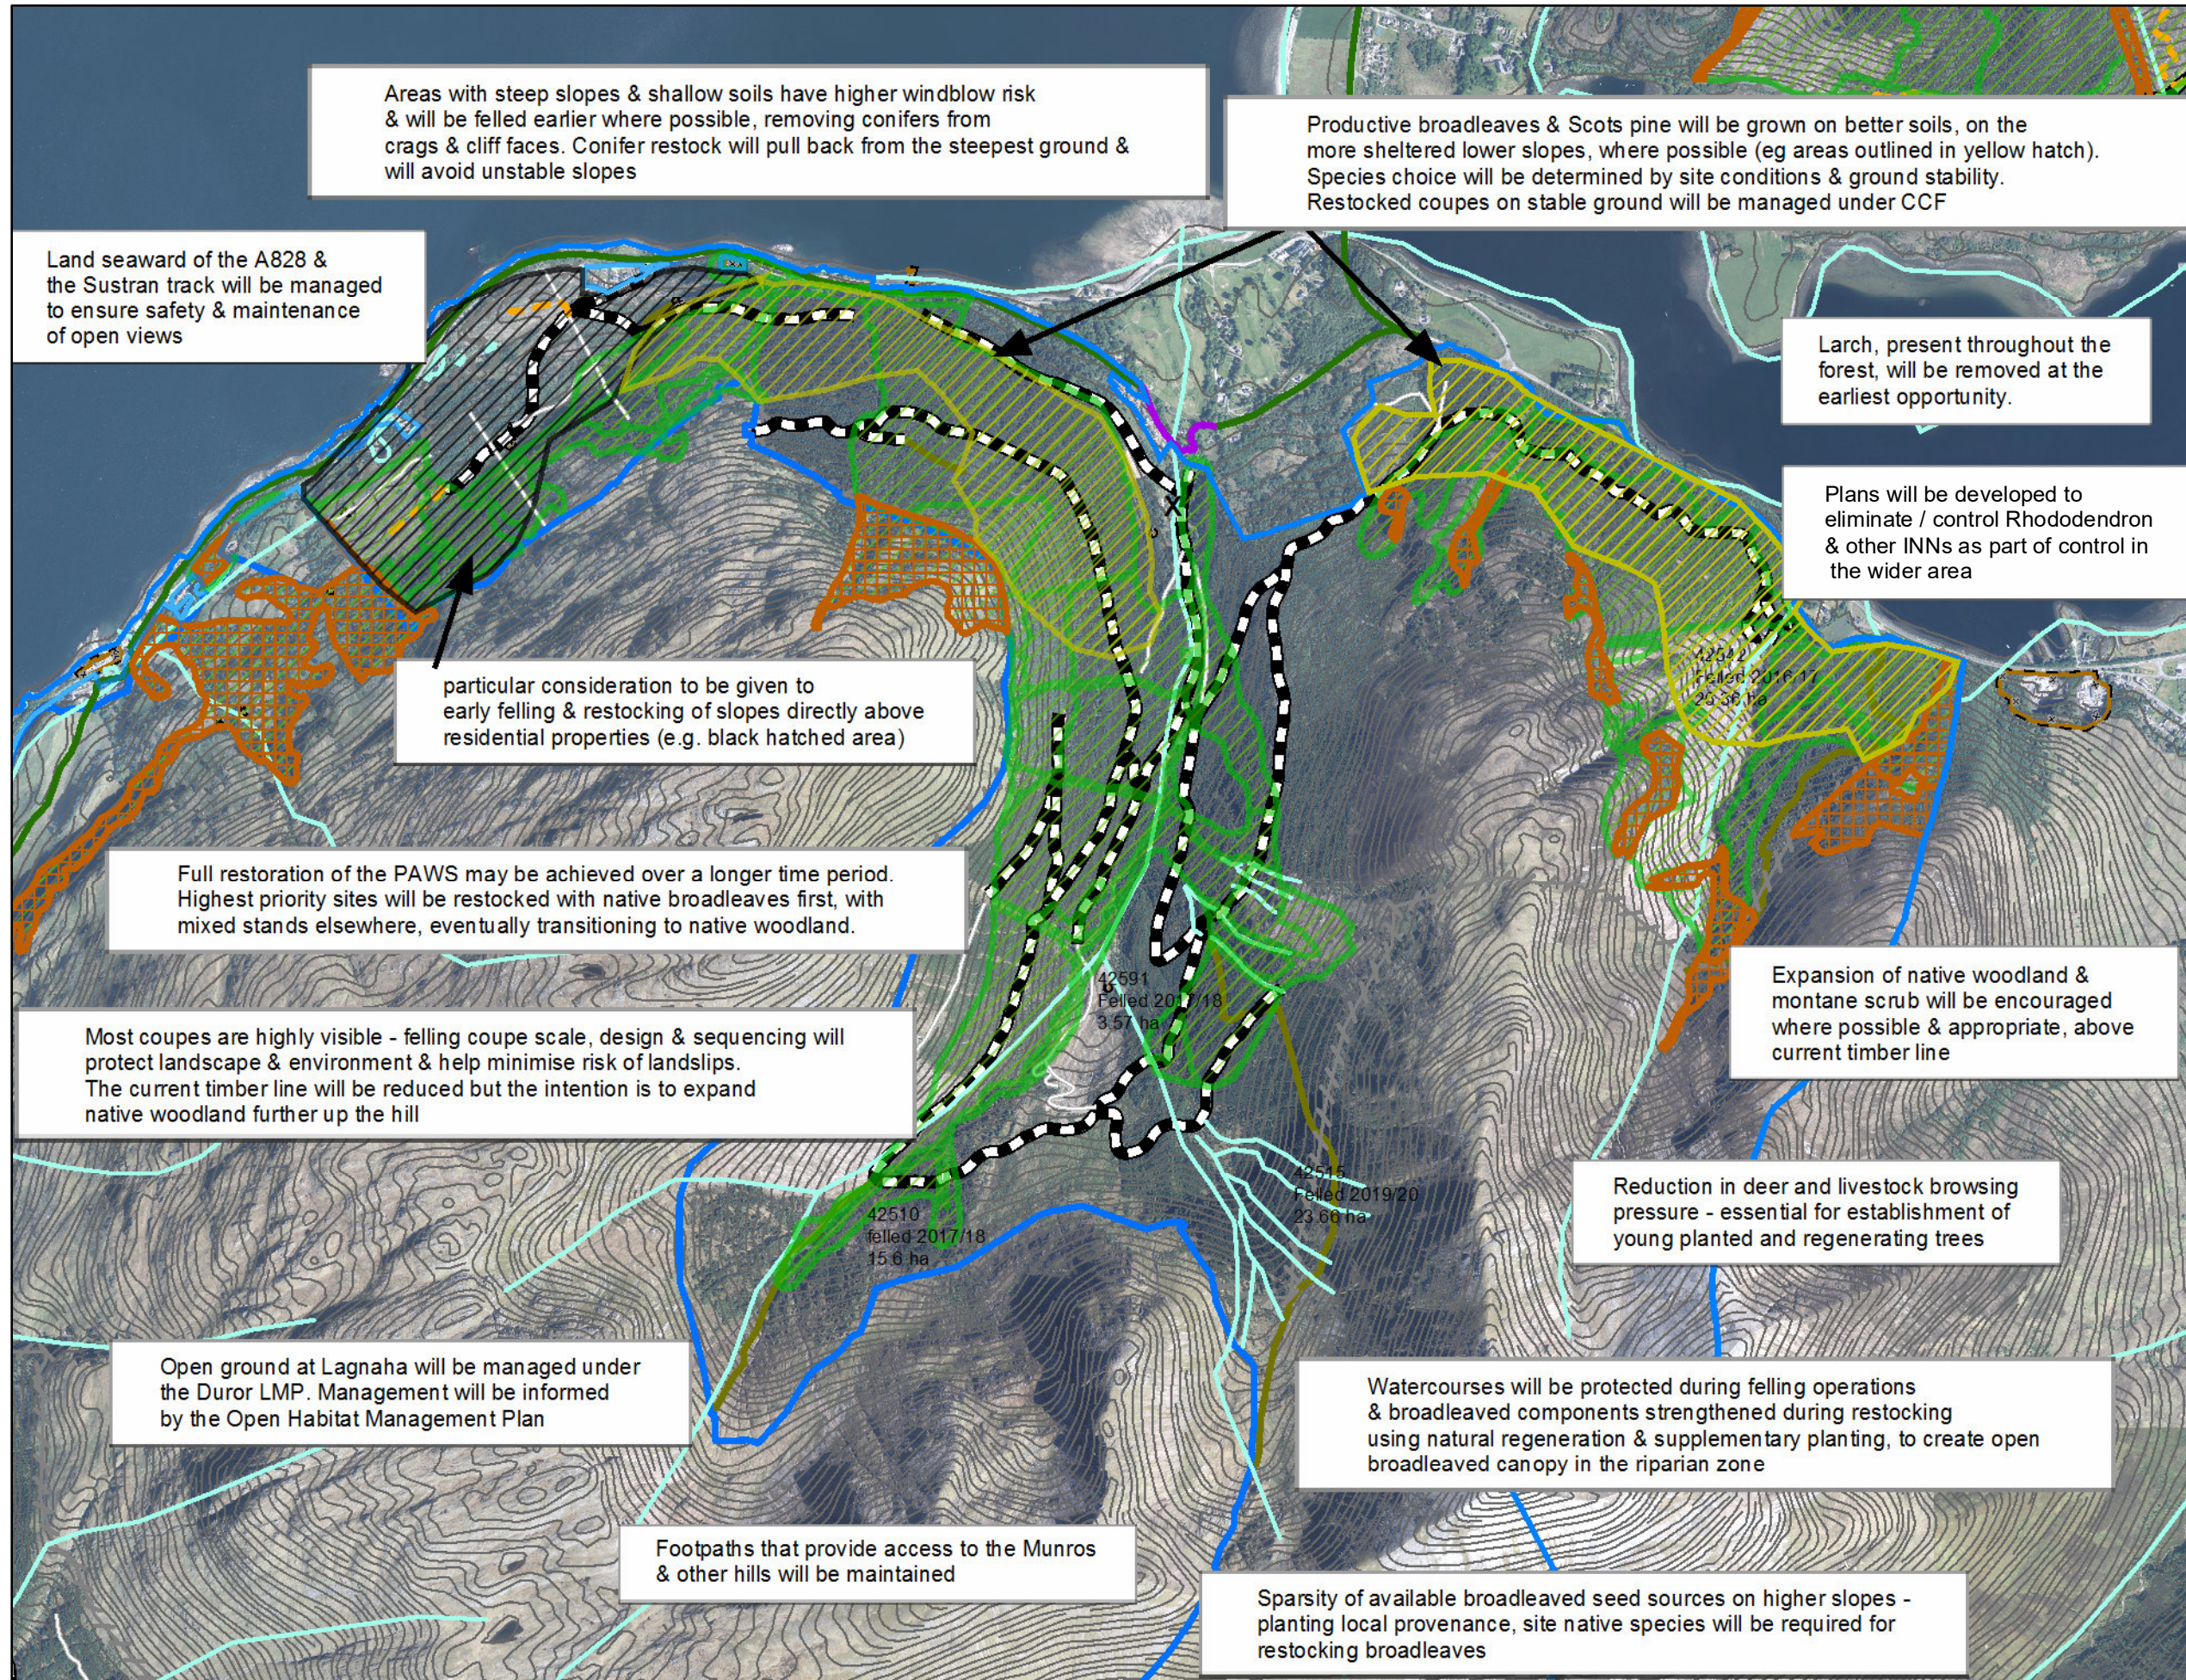

Glenachulish concept map

Author: Mandie Currie

Scale @ A3: 1:20,000

Date: 16/12/2020

Legend

- Ancient Semi-Natural Woodland (ASNW)
- Plantations on Ancient Woodland Sites (PAWS)

National Cycle Network National Routes (GB)

- 0
- 1

Watercourses

- Watercourses

Land Management Plan Areas

- Land Management Plan Areas

Ranger Access

- Ranger Access

Rides

- Rides

Forest Roads

- Forest Roads

Fences (Scot.)

- Fences (Scot.)

Heritage

- Heritage features

Recreation

- Rec - walking routes

- OS 50k Contours (GB)

X = NN 0468 5899

0 0.075 0.15 0.3 0.45 0.6 km

Reproduced by permission of Ordnance Survey on behalf of HMSO.
© Crown copyright and database right 2020. All rights reserved.
Ordnance Survey Licence number 100024925.
© Getmapping Plc and Bluesky International Limited 2020.

Scotland's national
forests and land
are responsibly
managed to the
UK Woodland
Assurance Standard.

42591
Felled 2017/18
3.57 ha

42515
Felled 2019/20
23.66 ha

42510
felled 2017/18
15.6 ha

42542
Felled 2016/17
29.36 ha