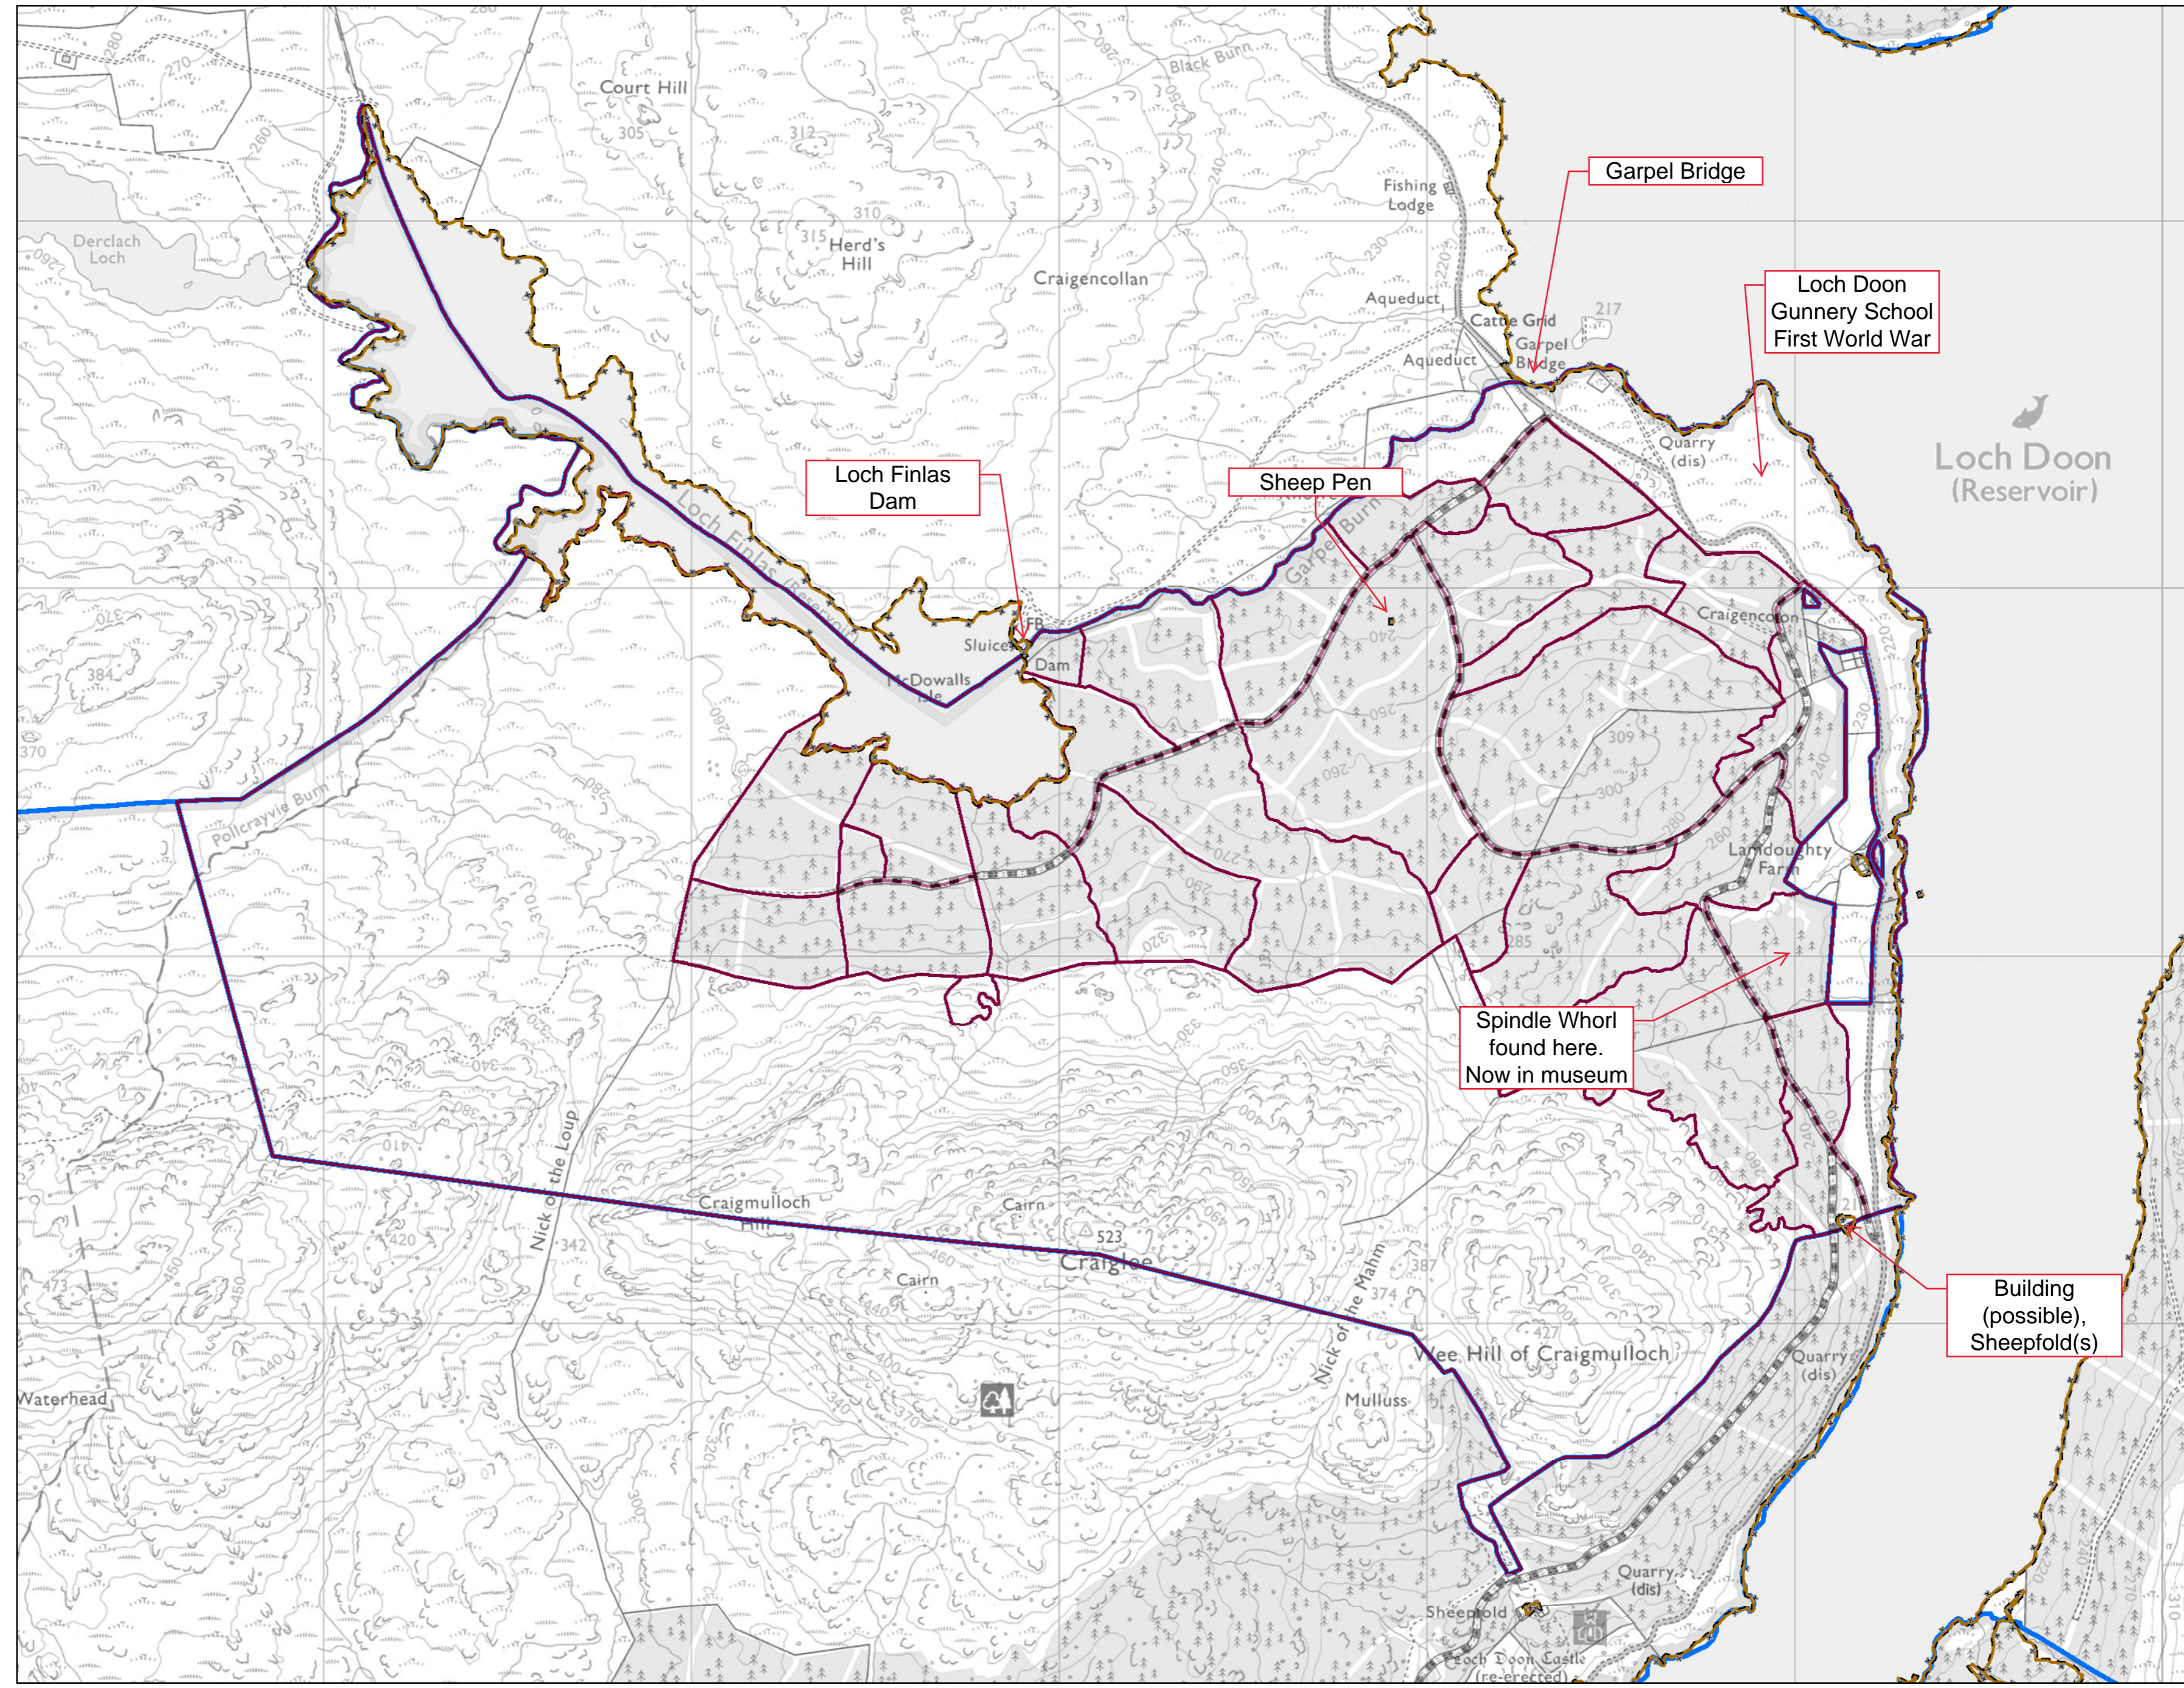

Finlas Land Management Plan Map 12 Heritage Features

Author: Catriona Hawthorn Scale @ A2:
1:12,500
Date: 16/01/2024

Legend

- Heritage
- Forest Roads
- Management Coupes
- Land Management Plan Areas

Reproduced by permission of Ordnance Survey on behalf of HMSO.
© Crown copyright and database right 2024. All rights reserved.
Ordnance Survey Licence number 100024925.
© Getmapping Plc and Bluesky International Limited 2024.