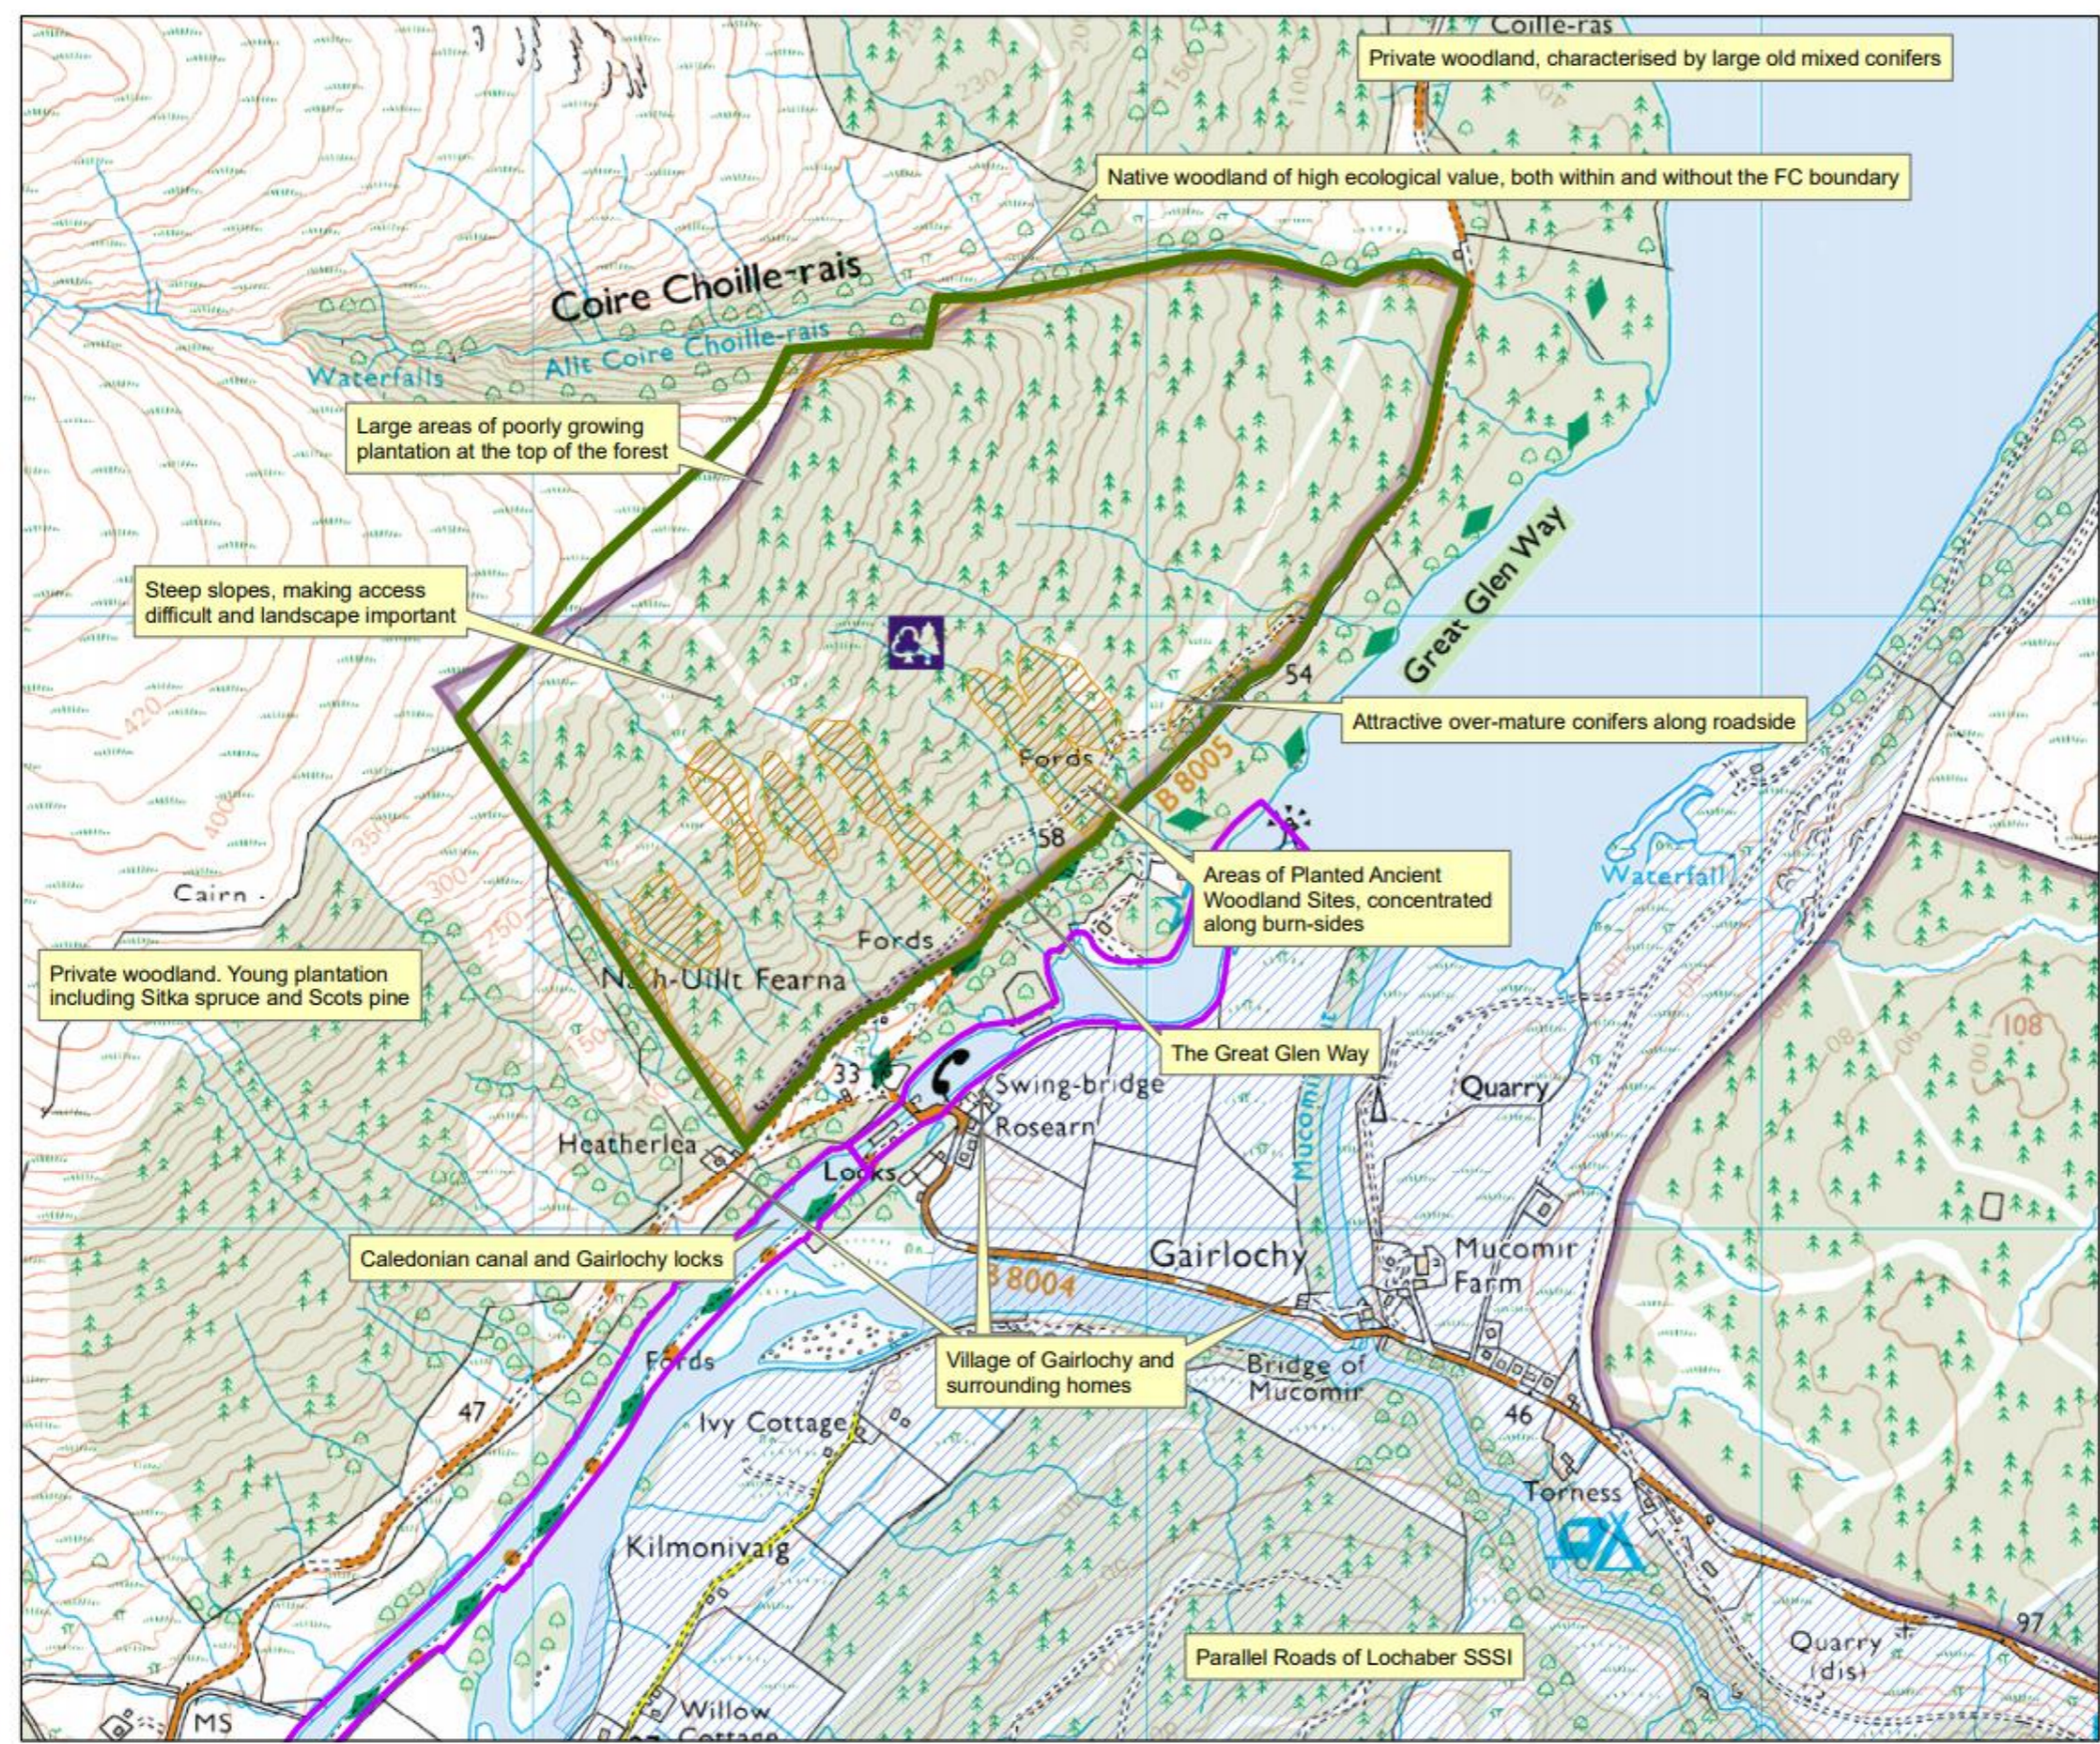

### Lochaber Forest District

Date: 05/06/2008

### Gairloch Key features

1:10,000

#### Key

-  Gairloch forest
-  SSSI
-  Scheduled monument
-  PAWS

This map is reproduced from Ordnance Survey material with the permission of Ordnance Survey on behalf of the Controller of Her Majesty's Stationery Office © Crown copyright. Unauthorised reproduction infringes Crown copyright and may lead to prosecution or civil proceedings. Forestry Commission, Licence No. 100025498. Published 2007.