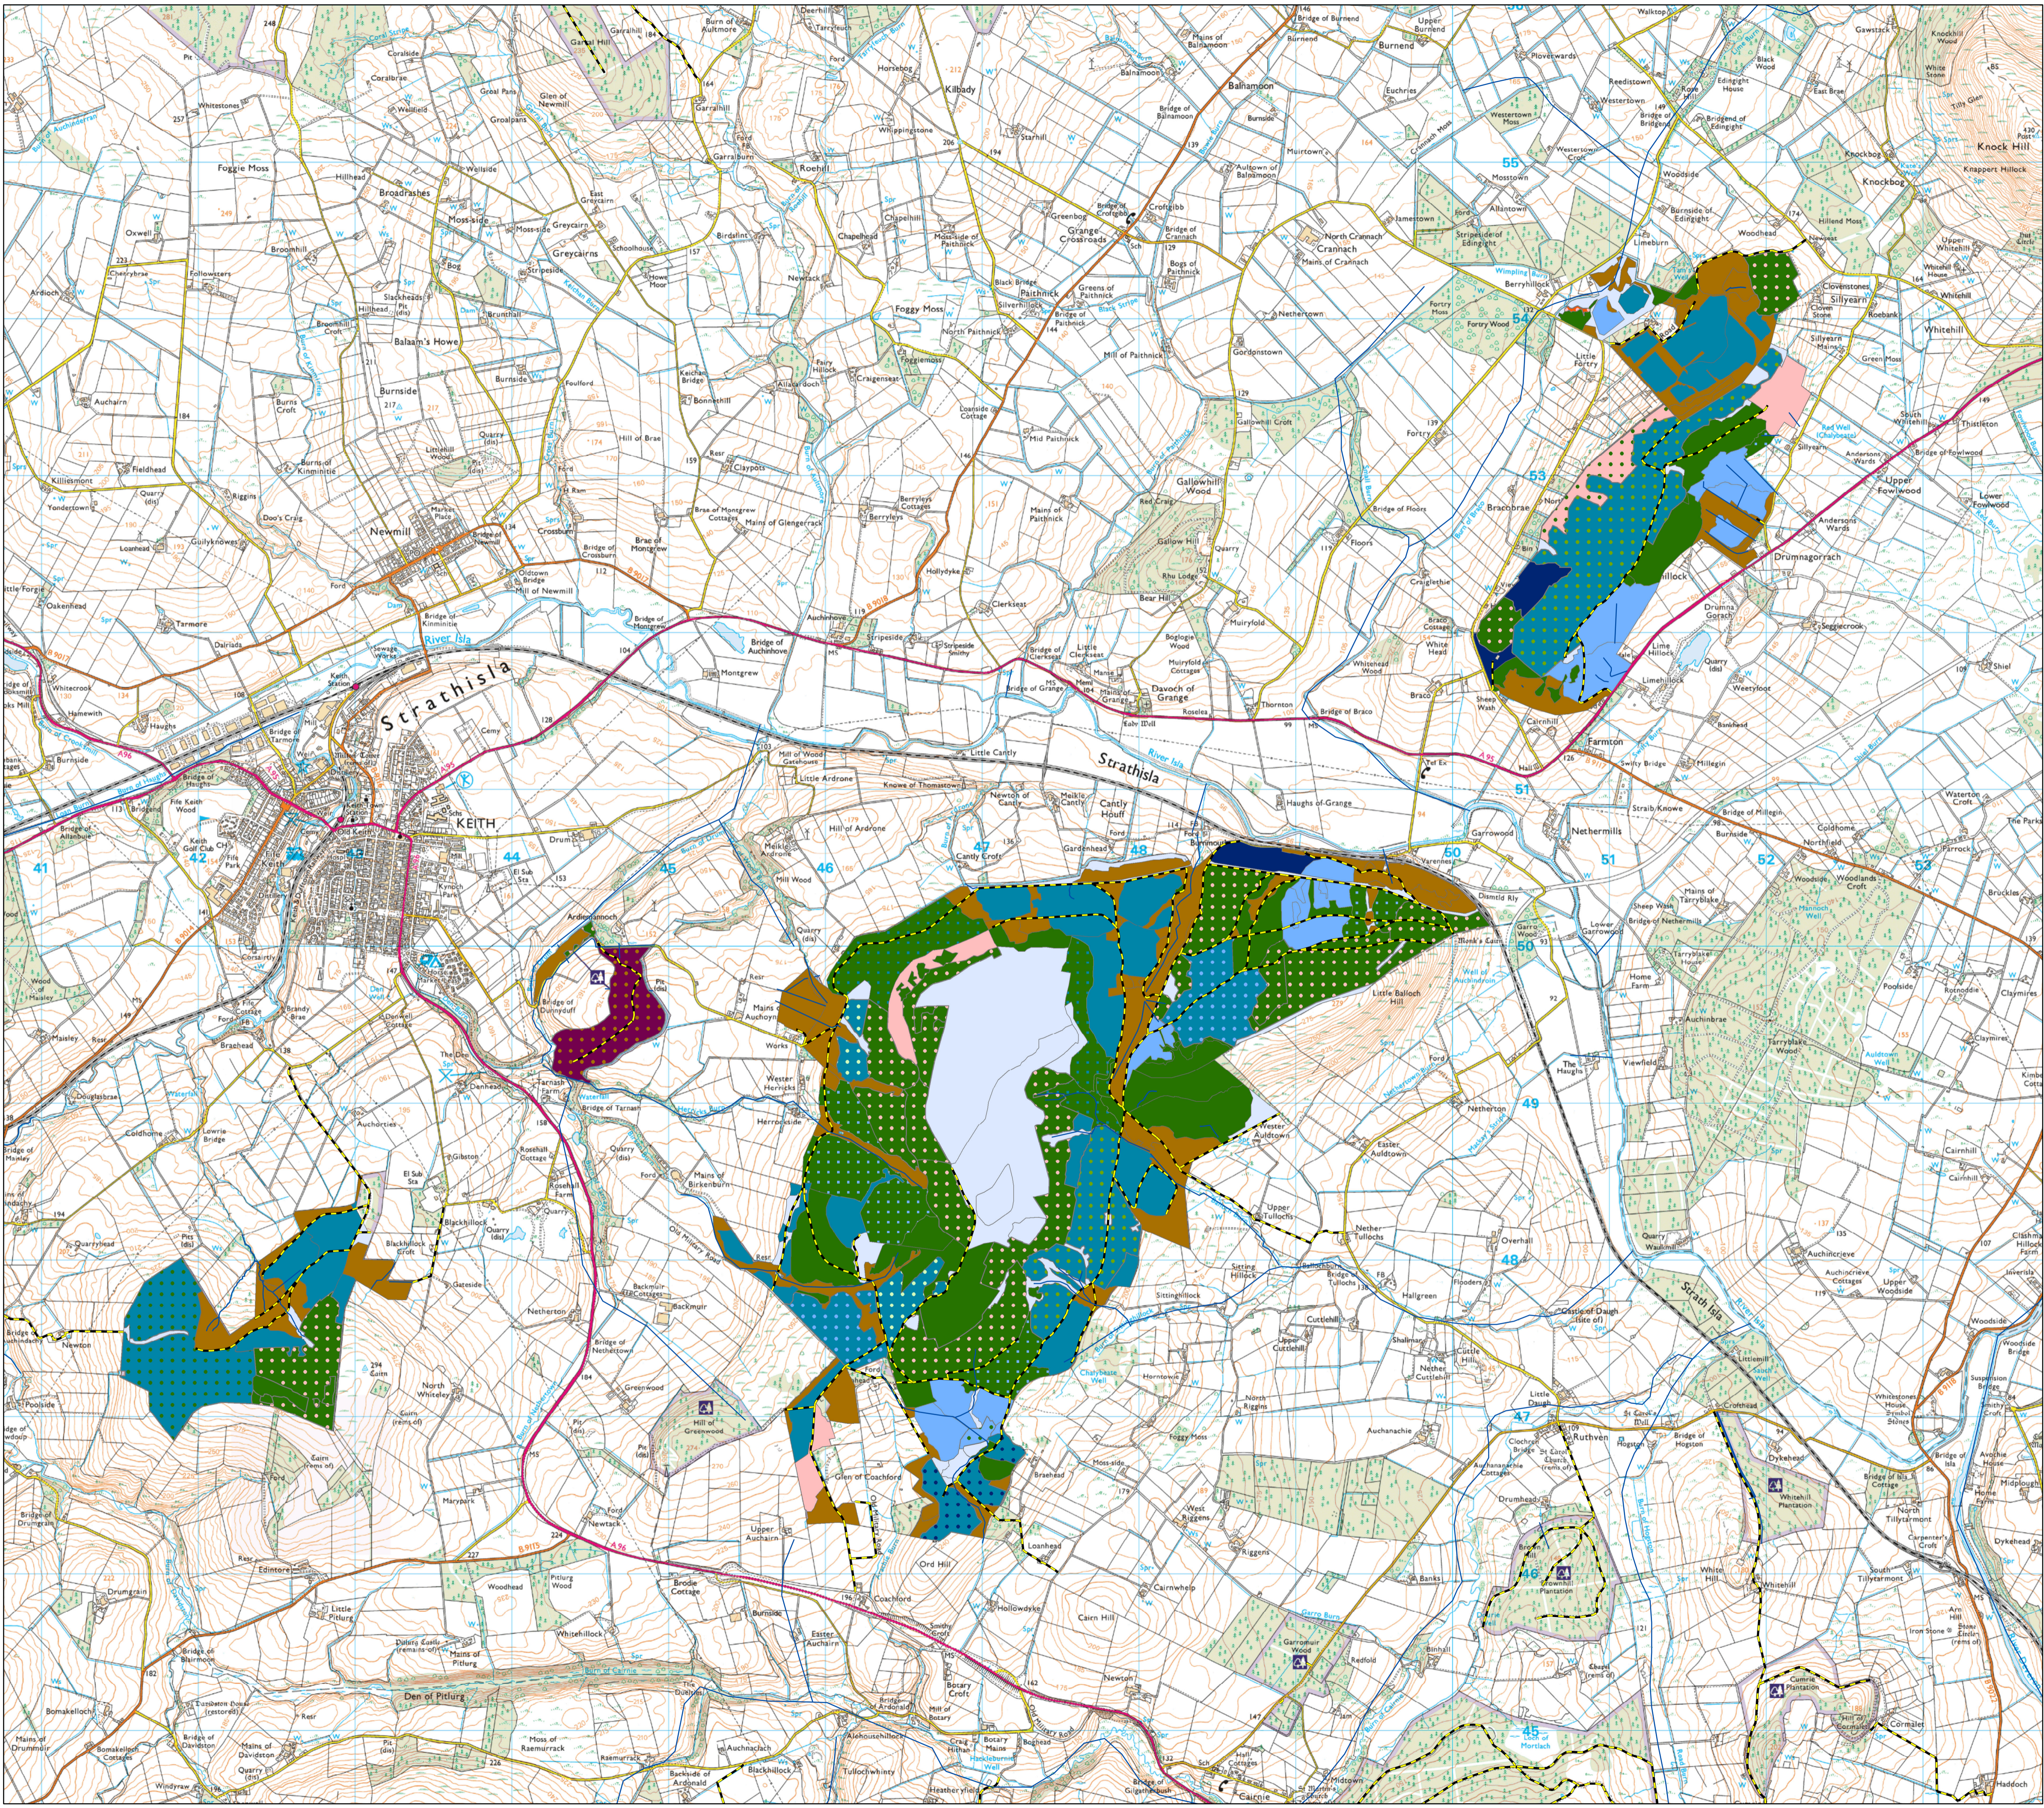

Keith Woods

Map 8: Future Species
 Scale @ A1: 1:20,000
 Date: Dec 2020

Legend

- Birch
- Norway Spruce
- Mixed Broadleaves
- Pacific Silver Fir
- Scots Pine
- Sitka Spruce
- Beech with Birch
- Birch with Scots Pine
- Norway Spruce with Scots Pine
- Oak with Other Broadleaves PAWS
- Scots Pine with Birch
- Scots Pine with Norway Spruce
- Scots Pine with Sitka Spruce
- Sitka Spruce with Douglas Fir
- Sitka Spruce with Lodgepole Pine
- Sitka Spruce with Norway Spruce
- Sitka Spruce with Pacific Silver Fir
- Sitka Spruce with Scots Pine
- Open
- Watercourses
- Forest Roads

Reproduced by permission of Ordnance Survey on behalf of HMSO. © Crown copyright and database right [2021]. All rights reserved. Ordnance Survey Licence number [100021242]. © Getmapping Plc and Bluesky International Limited 2021.