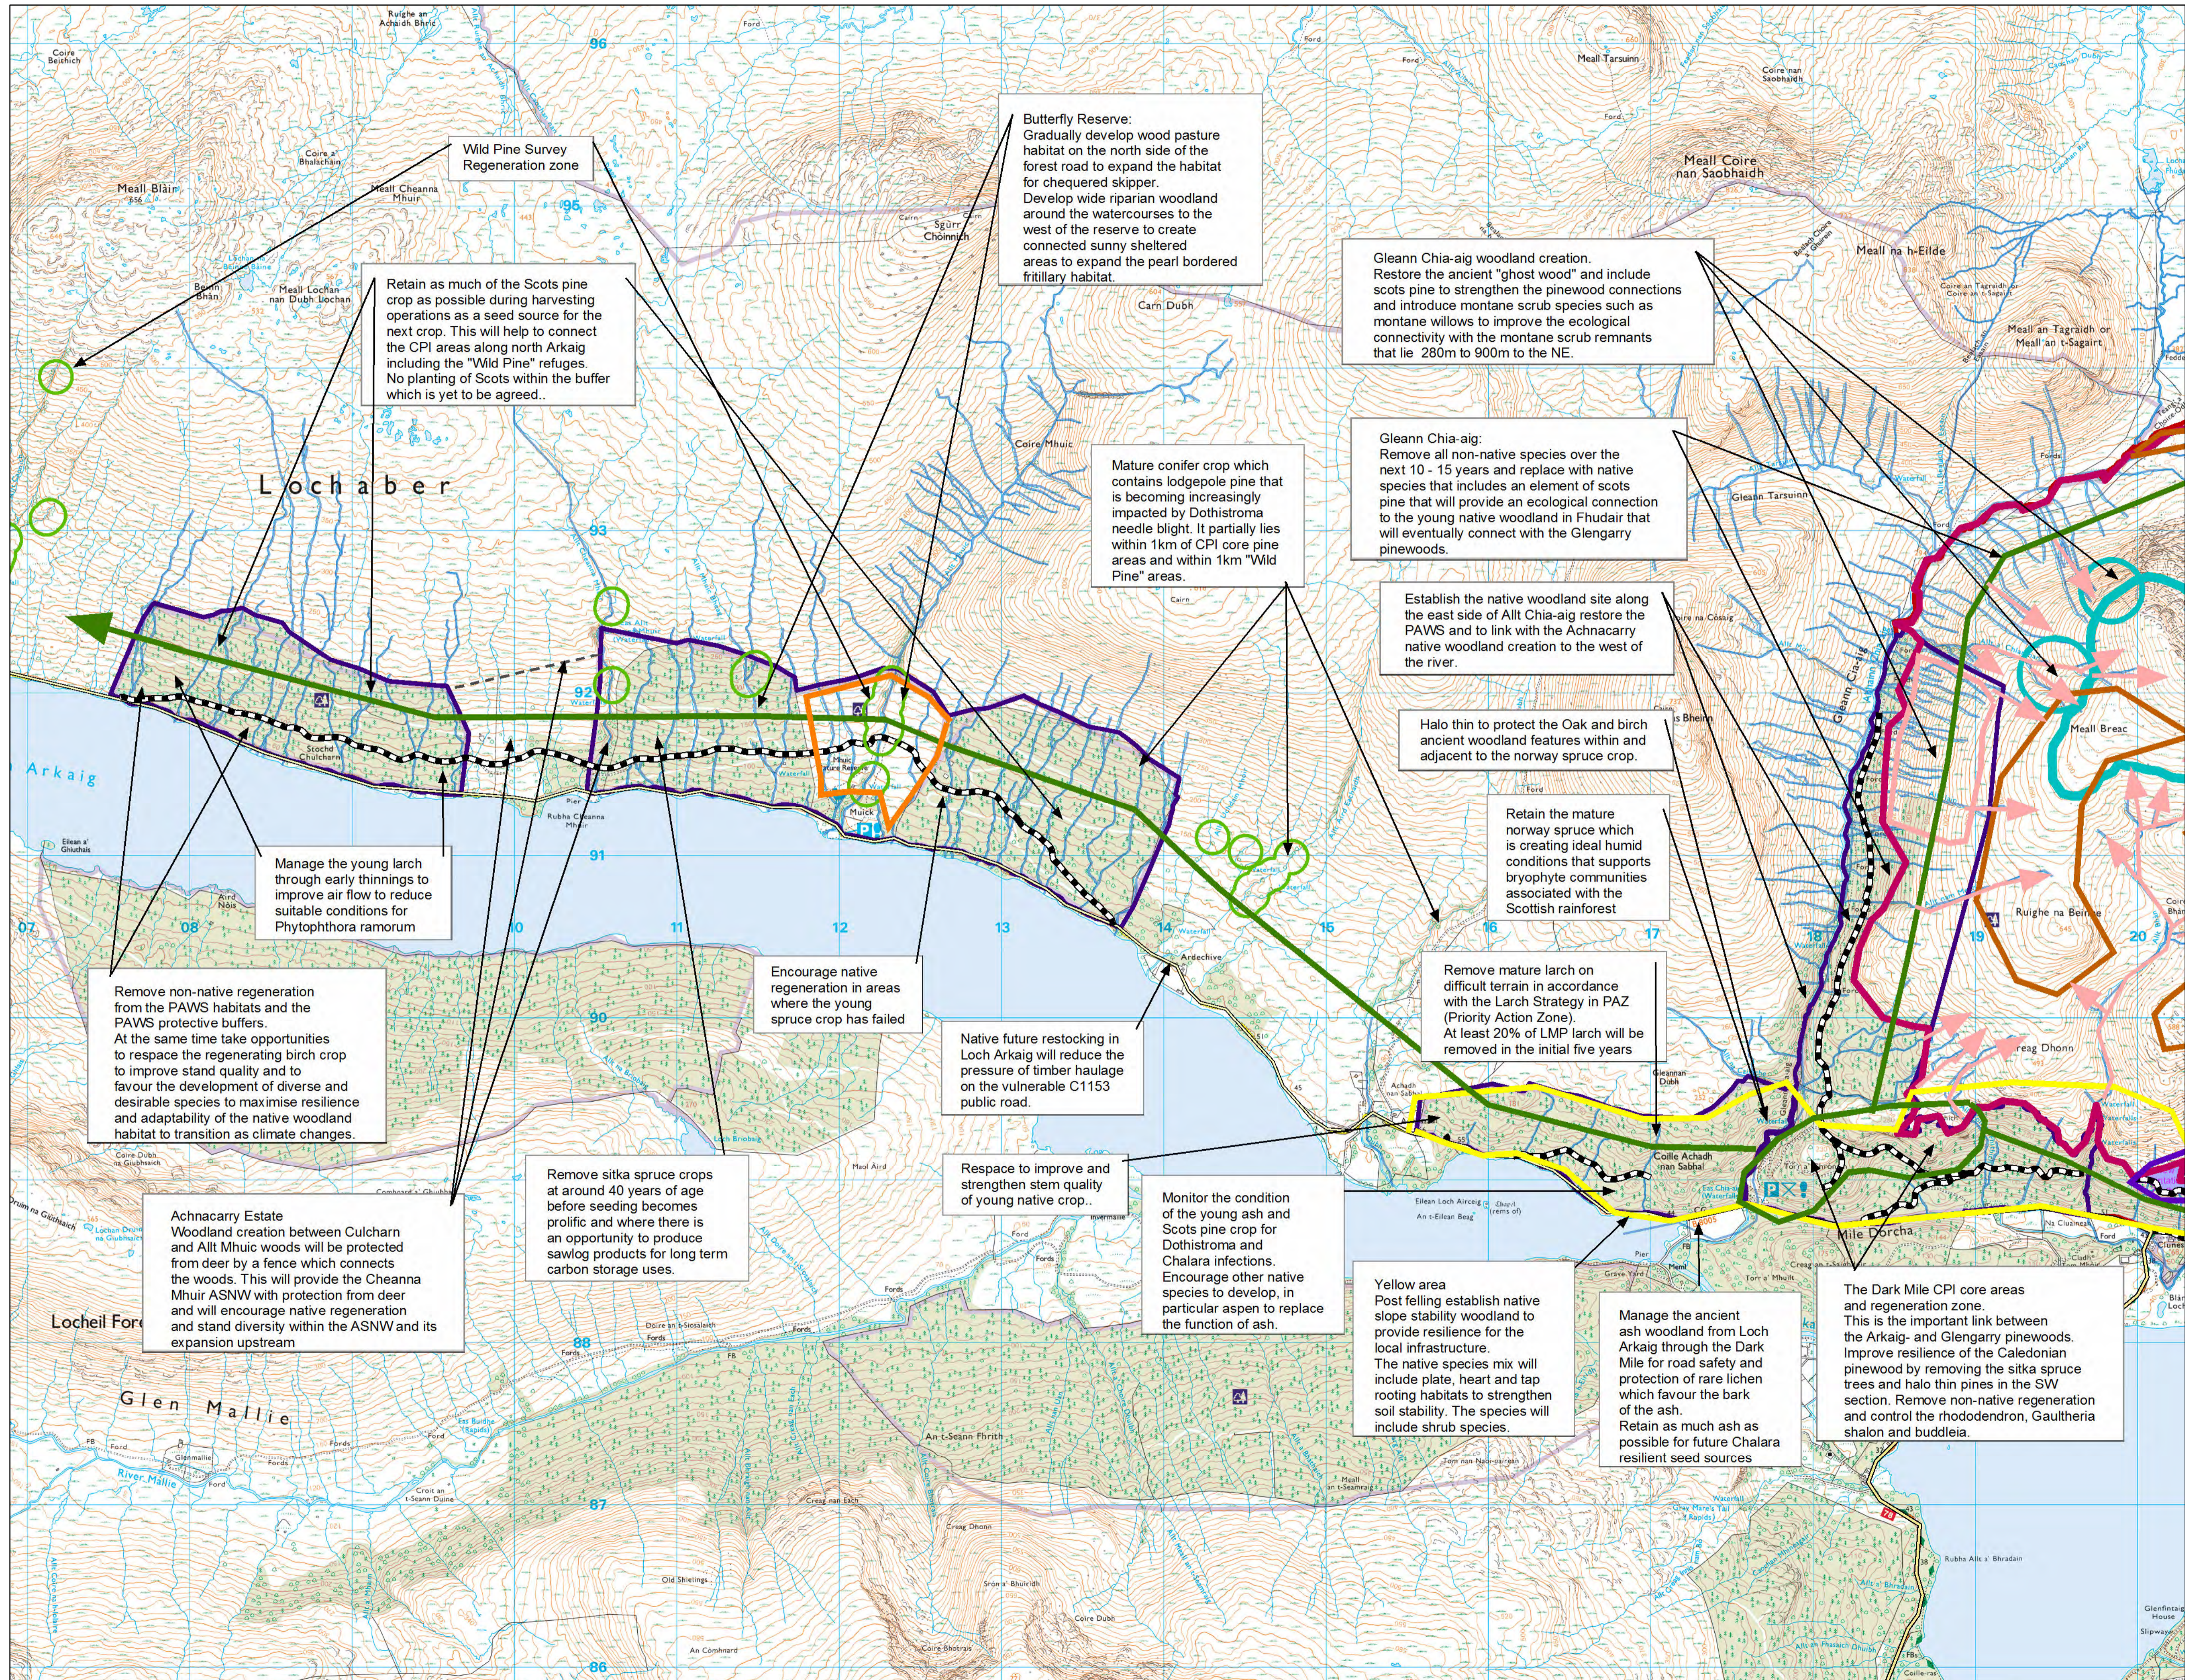

Loch Arkaig

Author: Catriona MacIennan

Scale @ A1: 1:20,000

Date: 18/04/2024

Legend

- Cal\_Pine\_regeneration...
- Contour\_680m
- Clunes\_Boundary0
- Forest Roads
- Minor Roads (GB)
- Secondary Roads (GB)
- Natural Reserves
- Blocks
- Clunes
- Loch Arkaig
- Watercourses

Reproduced by permission of Ordnance Survey on behalf of HMSO.  
 © Crown copyright and database right 2024. All rights reserved.  
 Ordnance Survey Licence number 100024925.  
 © Getmapping Plc and Bluesky International Limited 2024.

Scotland's national forests and land are responsibly managed to the UK Woodland Assurance Standard.