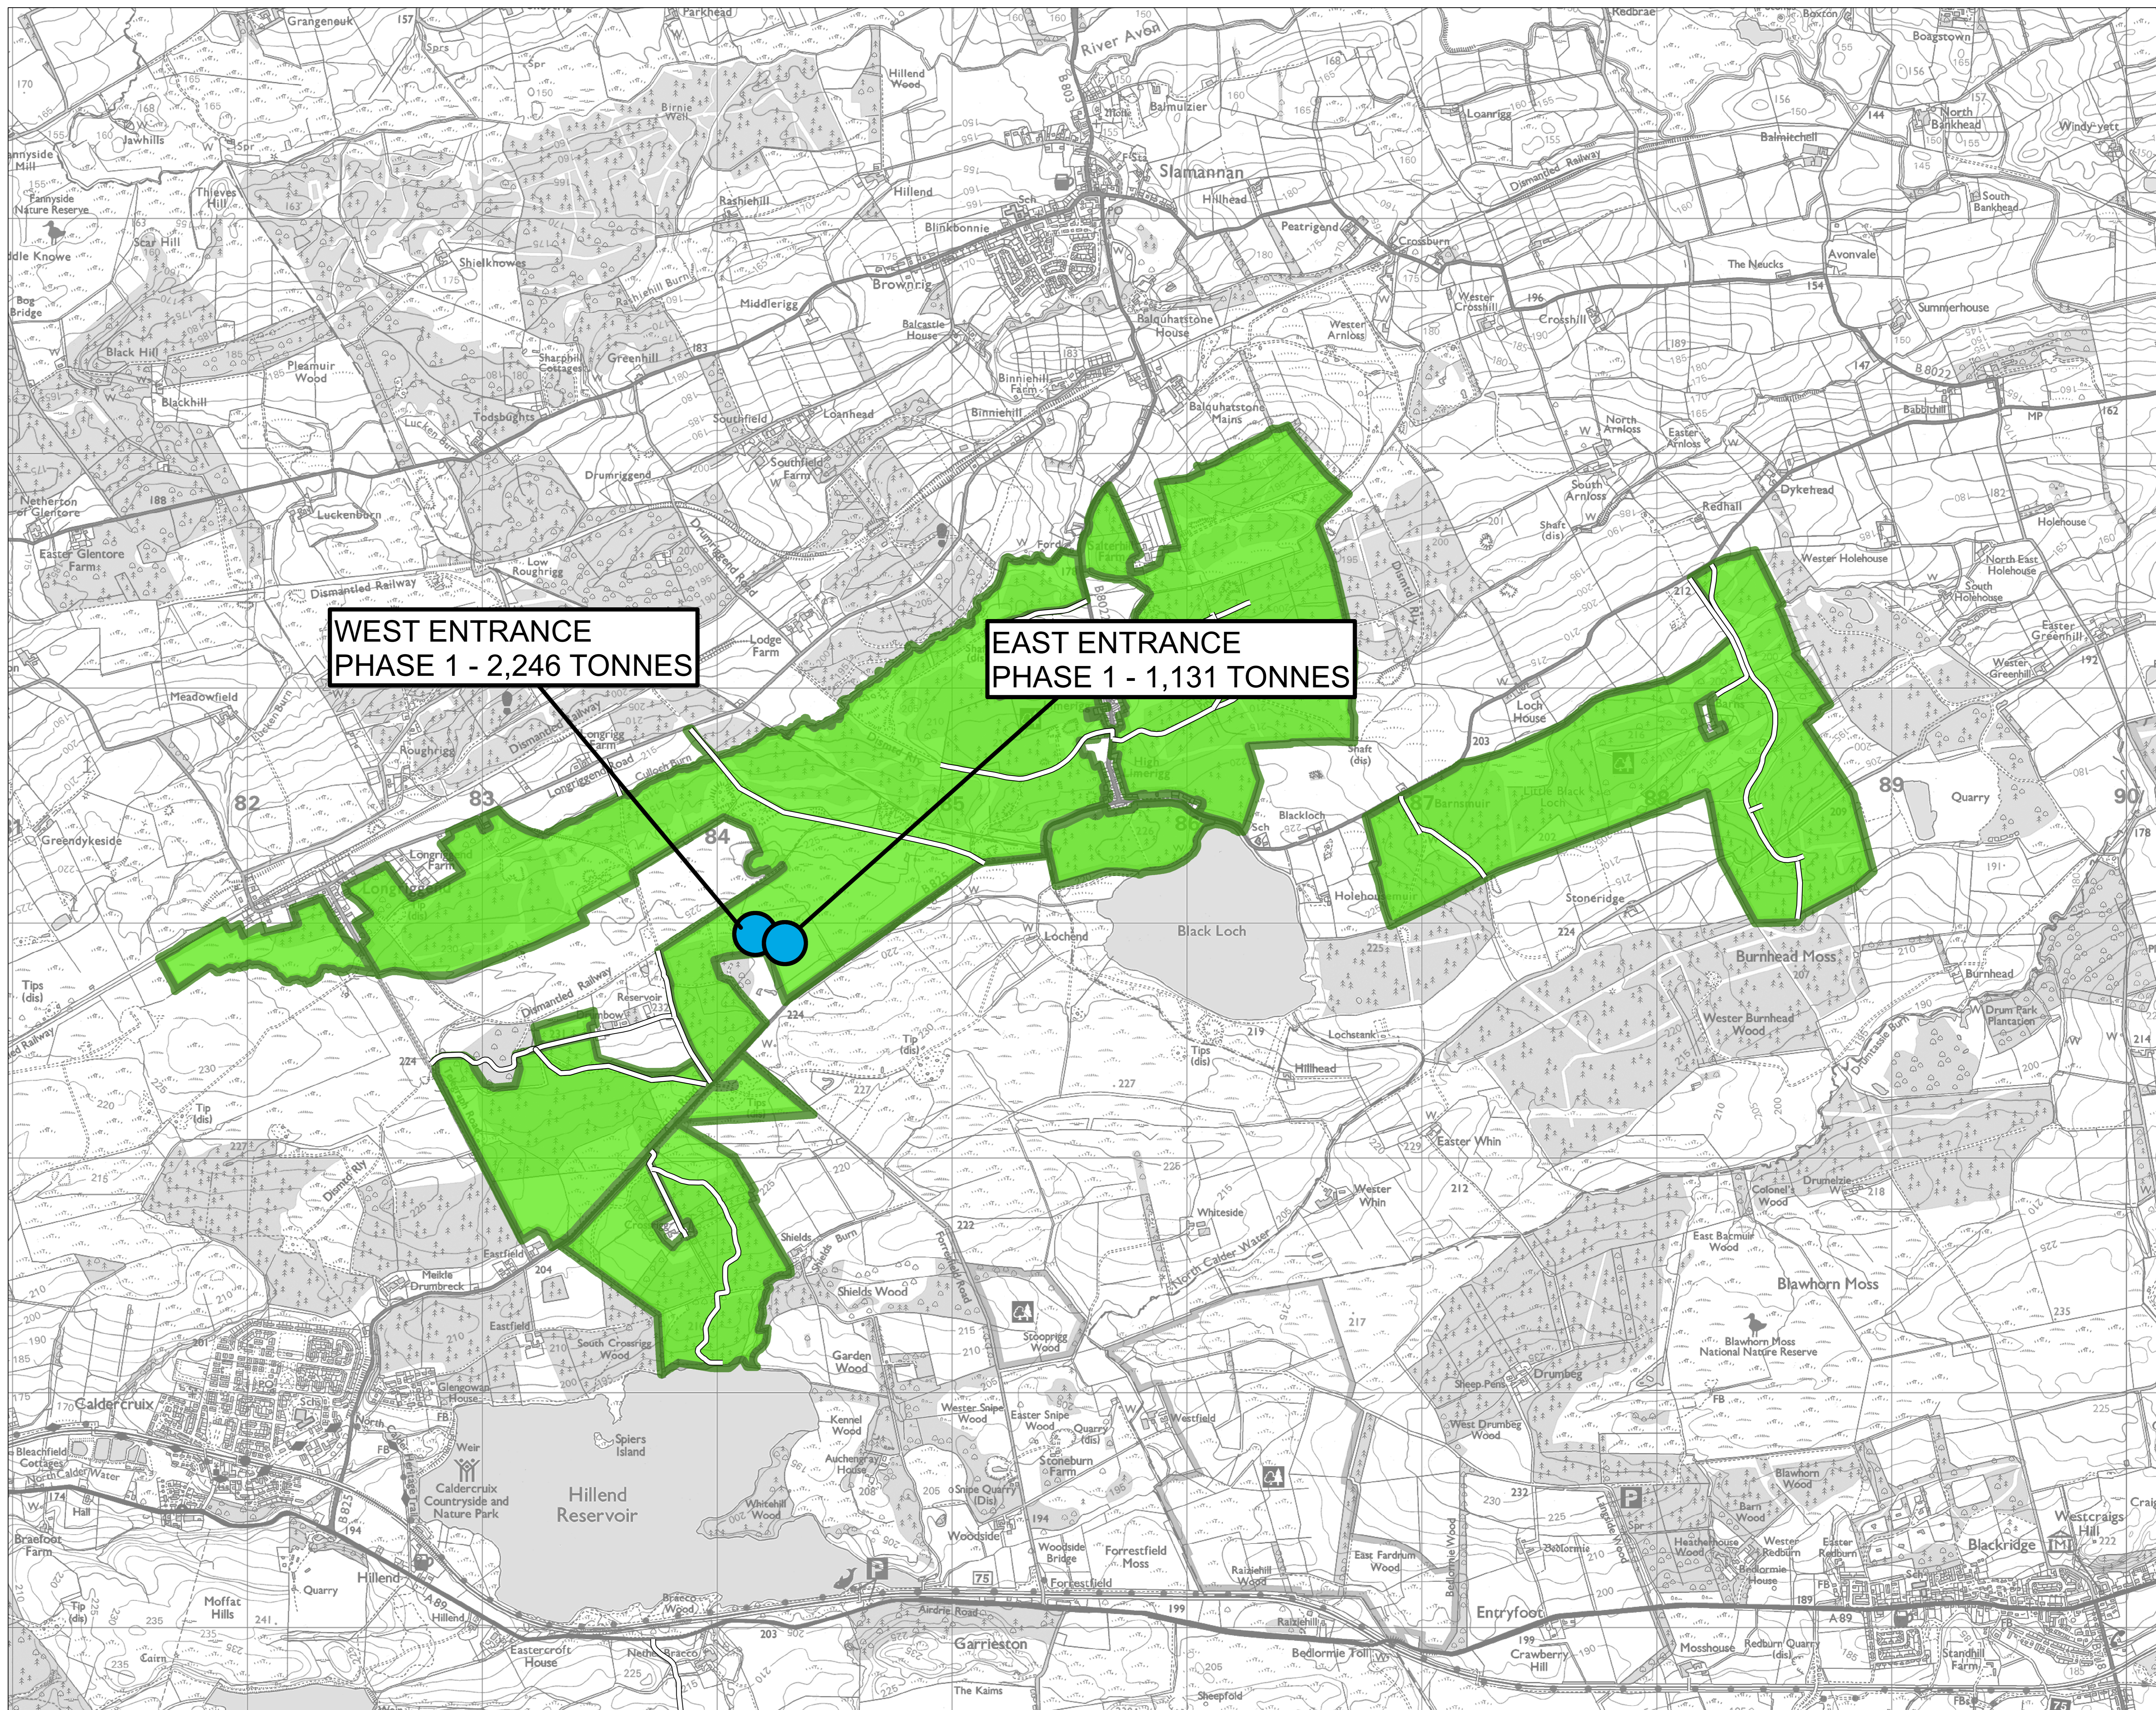

LIMERIGG FORESTS COMPLEX LMP

TIMBER HAULAGE

Author: S. Towers

Scale @ A0: 1:10,000

Date: 17/01/2022

Legend

-  LMP Area
-  Forest Roads
-  Timber Access Point

Reproduced by permission of Ordnance Survey on behalf of HMSO. © Crown copyright and database right [2022]. All rights reserved. Ordnance Survey Licence number [100021242]. © Getmapping Plc and Bluesky International Limited 2022.