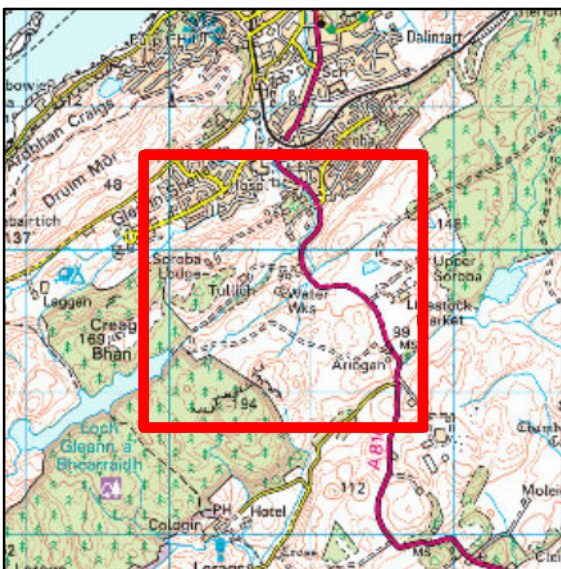

© Crown Copyright and database right 2024.
Ordnance Survey Licence number 100024925.
© Getmapping Plc and Bluesky International Limited 2024.

Legend

- Existing tracks
- Main Roads (GB)
- Planned Roads
- Planned Roads

Regulated Tree health Areas

- Felled and compliant
- Compliant - in progress within original deadline

Ariogán access

Scale @ A4: 1:10,000

Susannah Hughes

Date: 22/05/2024

Scotland's national forests and land are responsibly managed to the UK Woodland Assurance Standard.