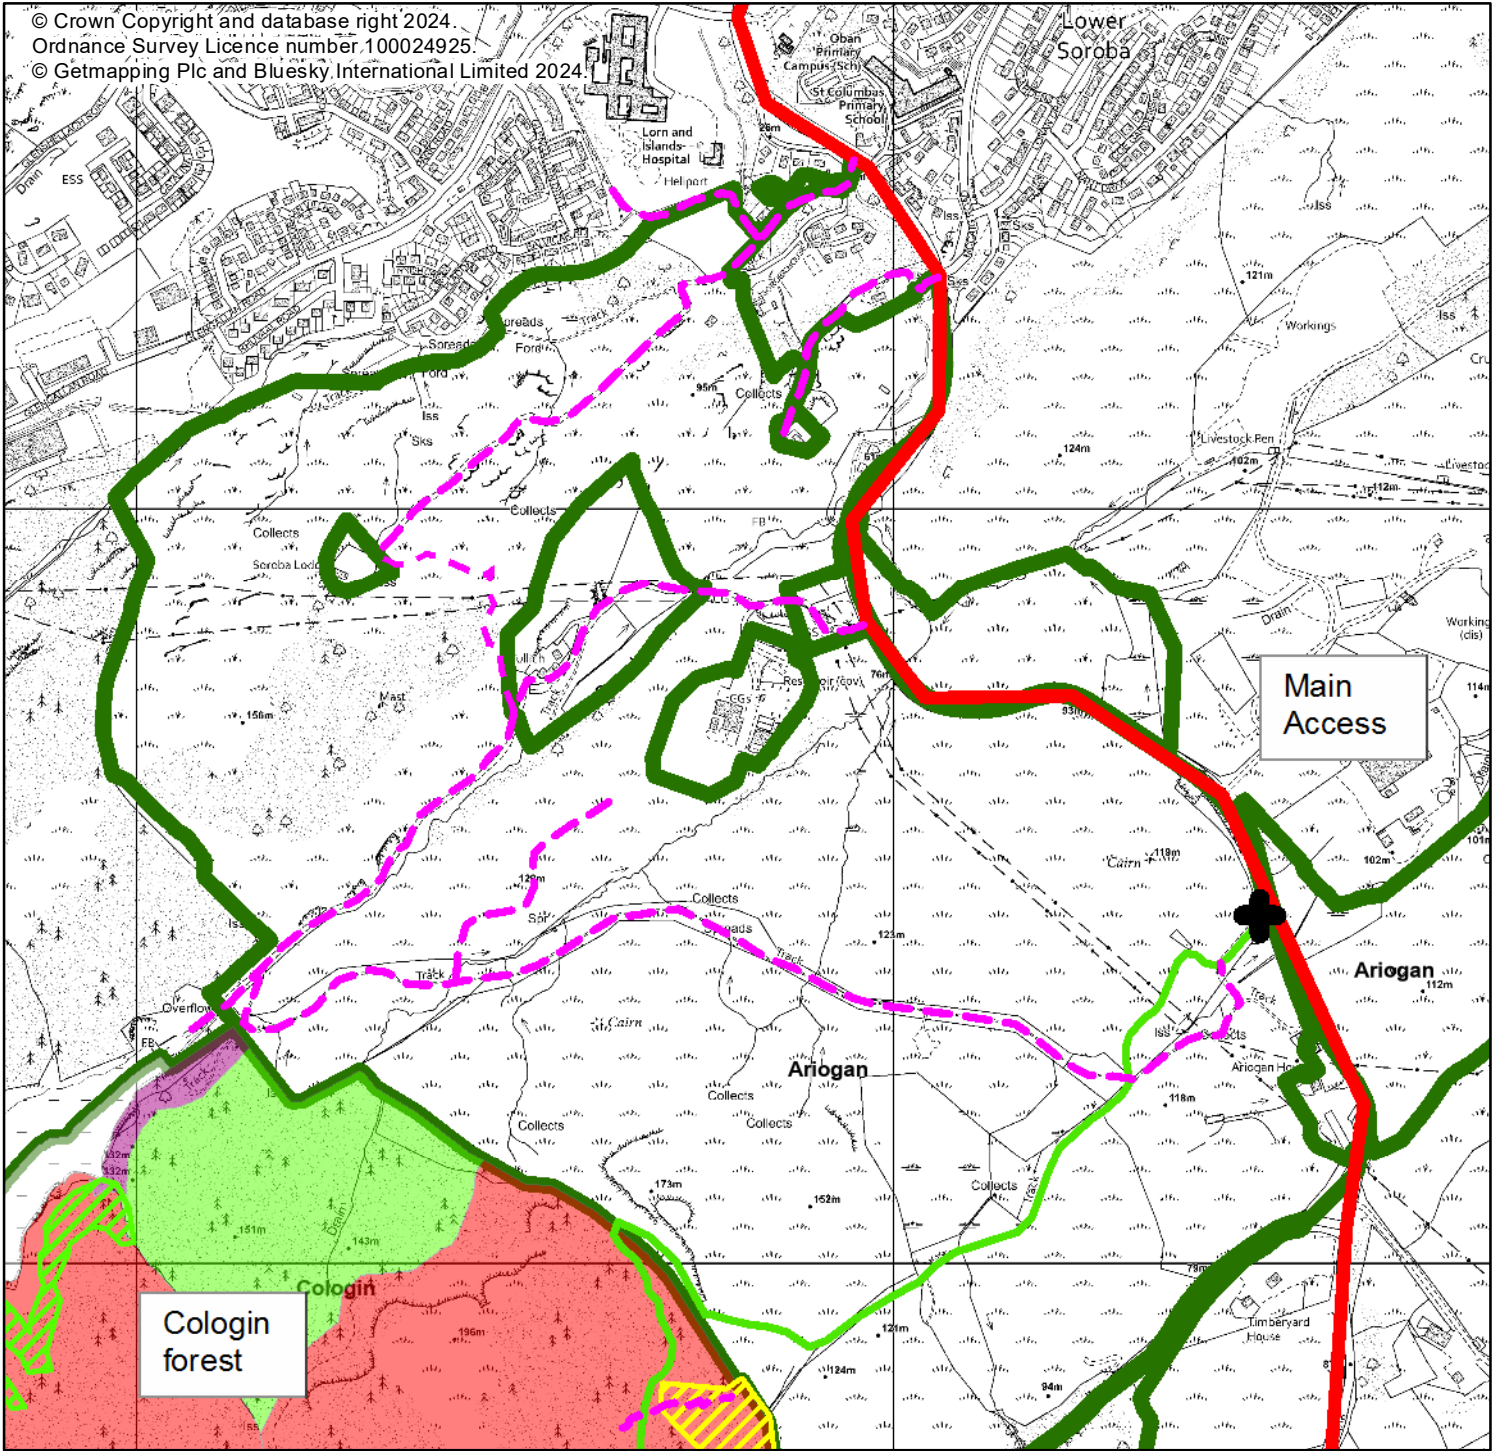

© Crown Copyright and database right 2024.
Ordnance Survey Licence number 100024925.
© Getmapping Plc and Bluesky International Limited 2024.

Legend

- Existing tracks
- Main Roads (GB)
- Planned Roads
- Planned Roads

Regulated Tree health Areas

- Felled and compliant
- Compliant - in progress within original deadline

Ariogán access

Scale @ A4: 1:10,000

Susannah Hughes

Date: 22/05/2024

Scotland's national forests and land are responsibly managed to the UK Woodland Assurance Standard.