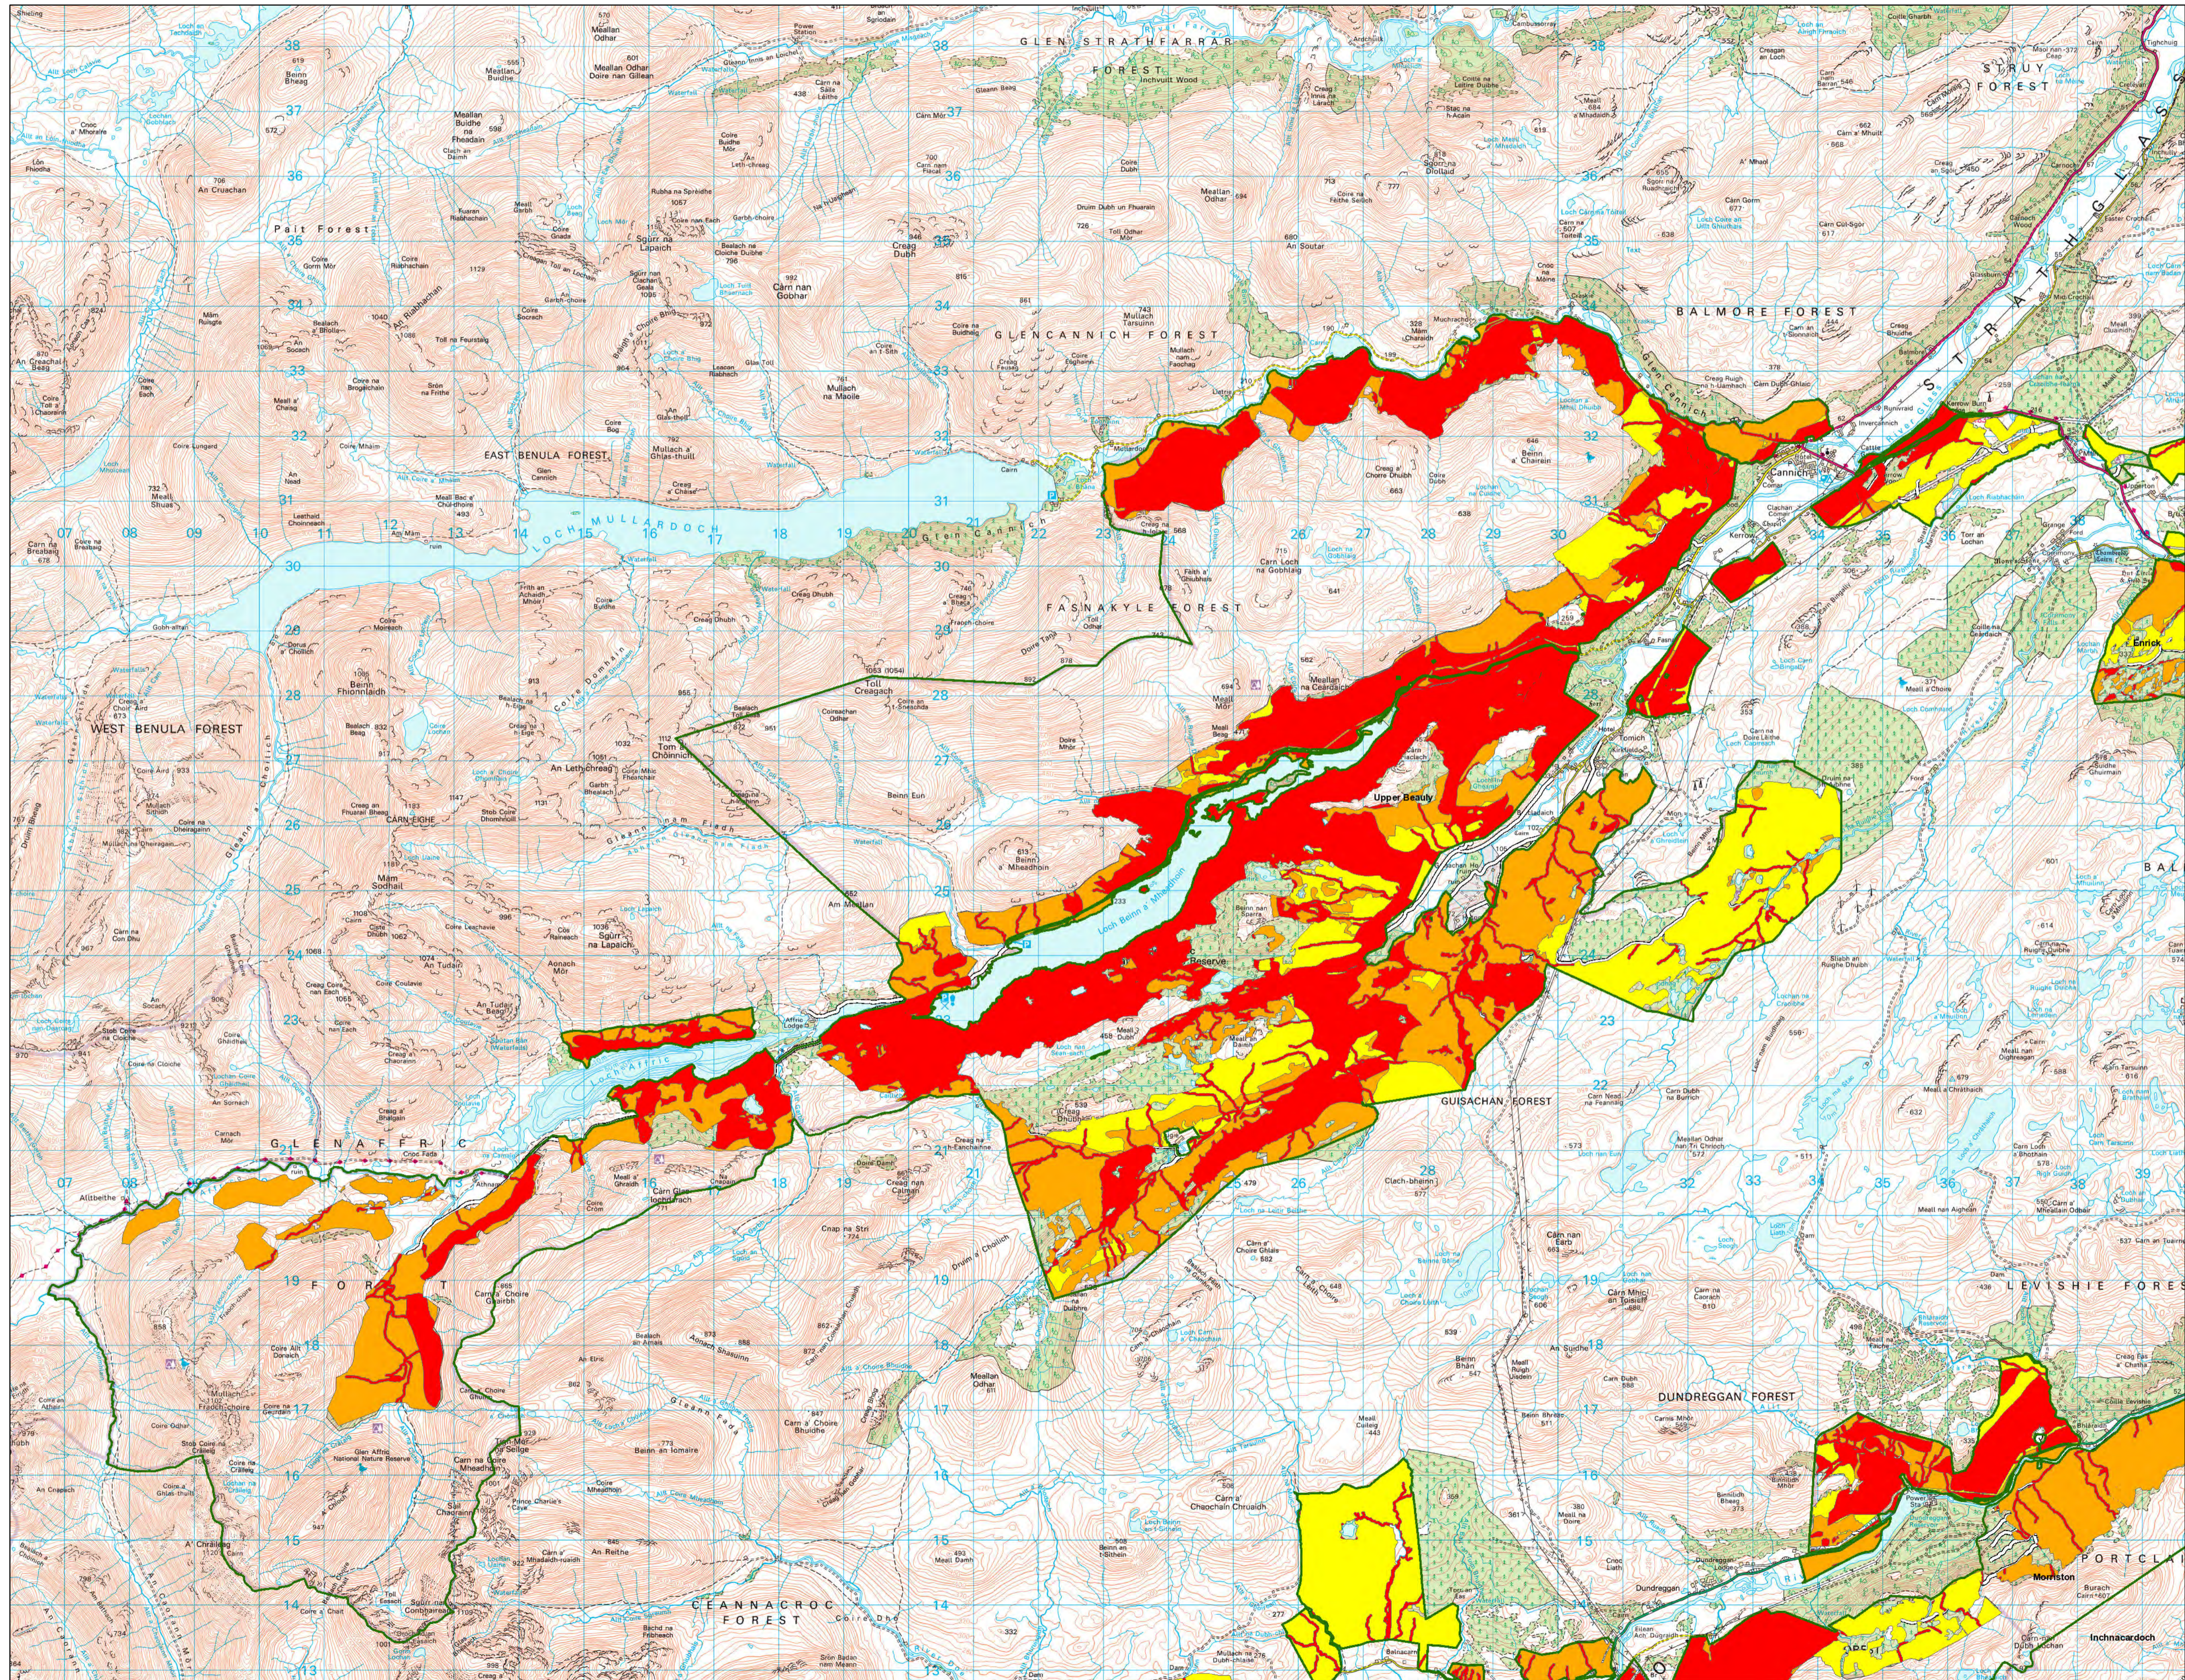

Forestry and Land Scotland

Coilltearachd agus Fearann Alba

Map 12- Deadwood Ecological Potential

Untitled

Author: Ben Griffin

Scale @ A1: 1:50,000

Date: 13/03/2020

Legend

Blocks

□ Blocks

Deadwood Ecological Potential (Scot.)

■ High

■ Medium

■ Low

Forest Roads

— Forest Roads

Reproduced by permission of Ordnance Survey on behalf of HMSO. © Crown copyright and database right 2020. All rights reserved. Ordnance Survey Licence number 100024925. © Getmapping Plc and Bluesky International Limited 2020.