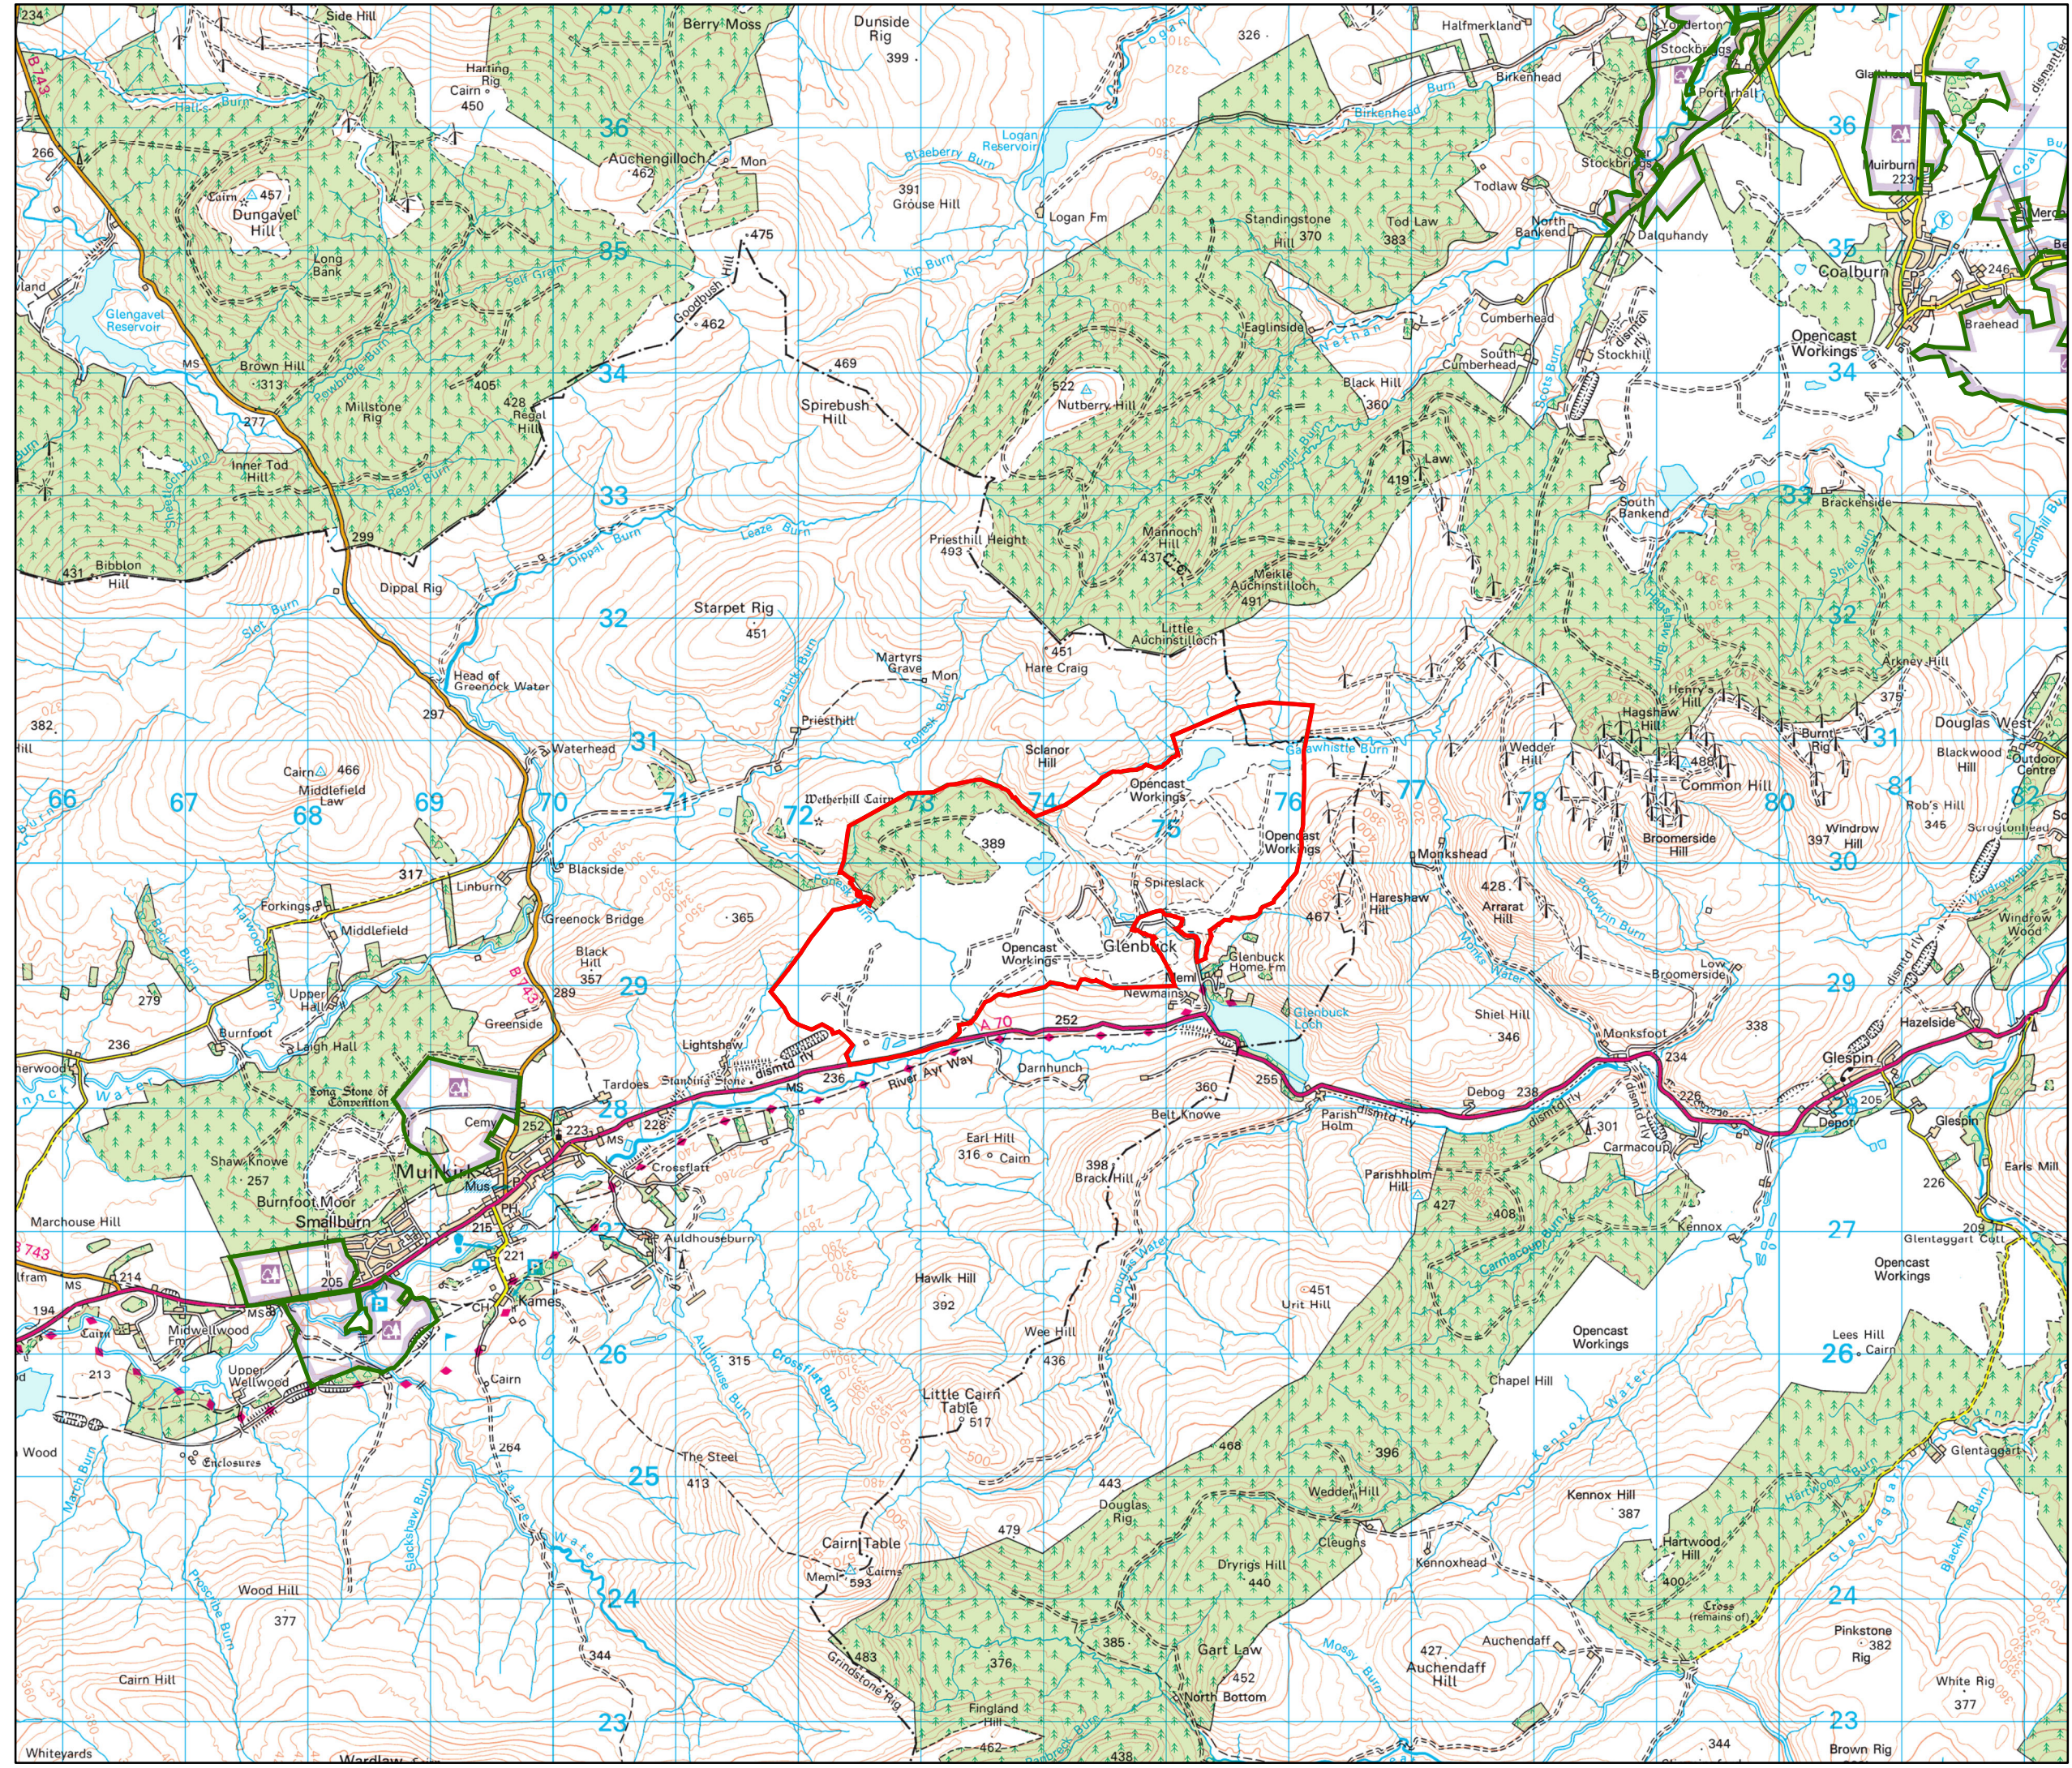

**Glenbuck  
Location**

Author: u322316  
Scale @ A3: 1:50,000  
Date: 18/08/2022

**Legend**

-  FLS Forest Blocks
-  Glenbuck

Reproduced by permission of Ordnance Survey on behalf of HMSO.  
© Crown copyright and database right [2022]. All rights reserved.  
Ordnance Survey Licence number [100021242].  
© Getmapping Plc and Bluesky International Limited 2022.