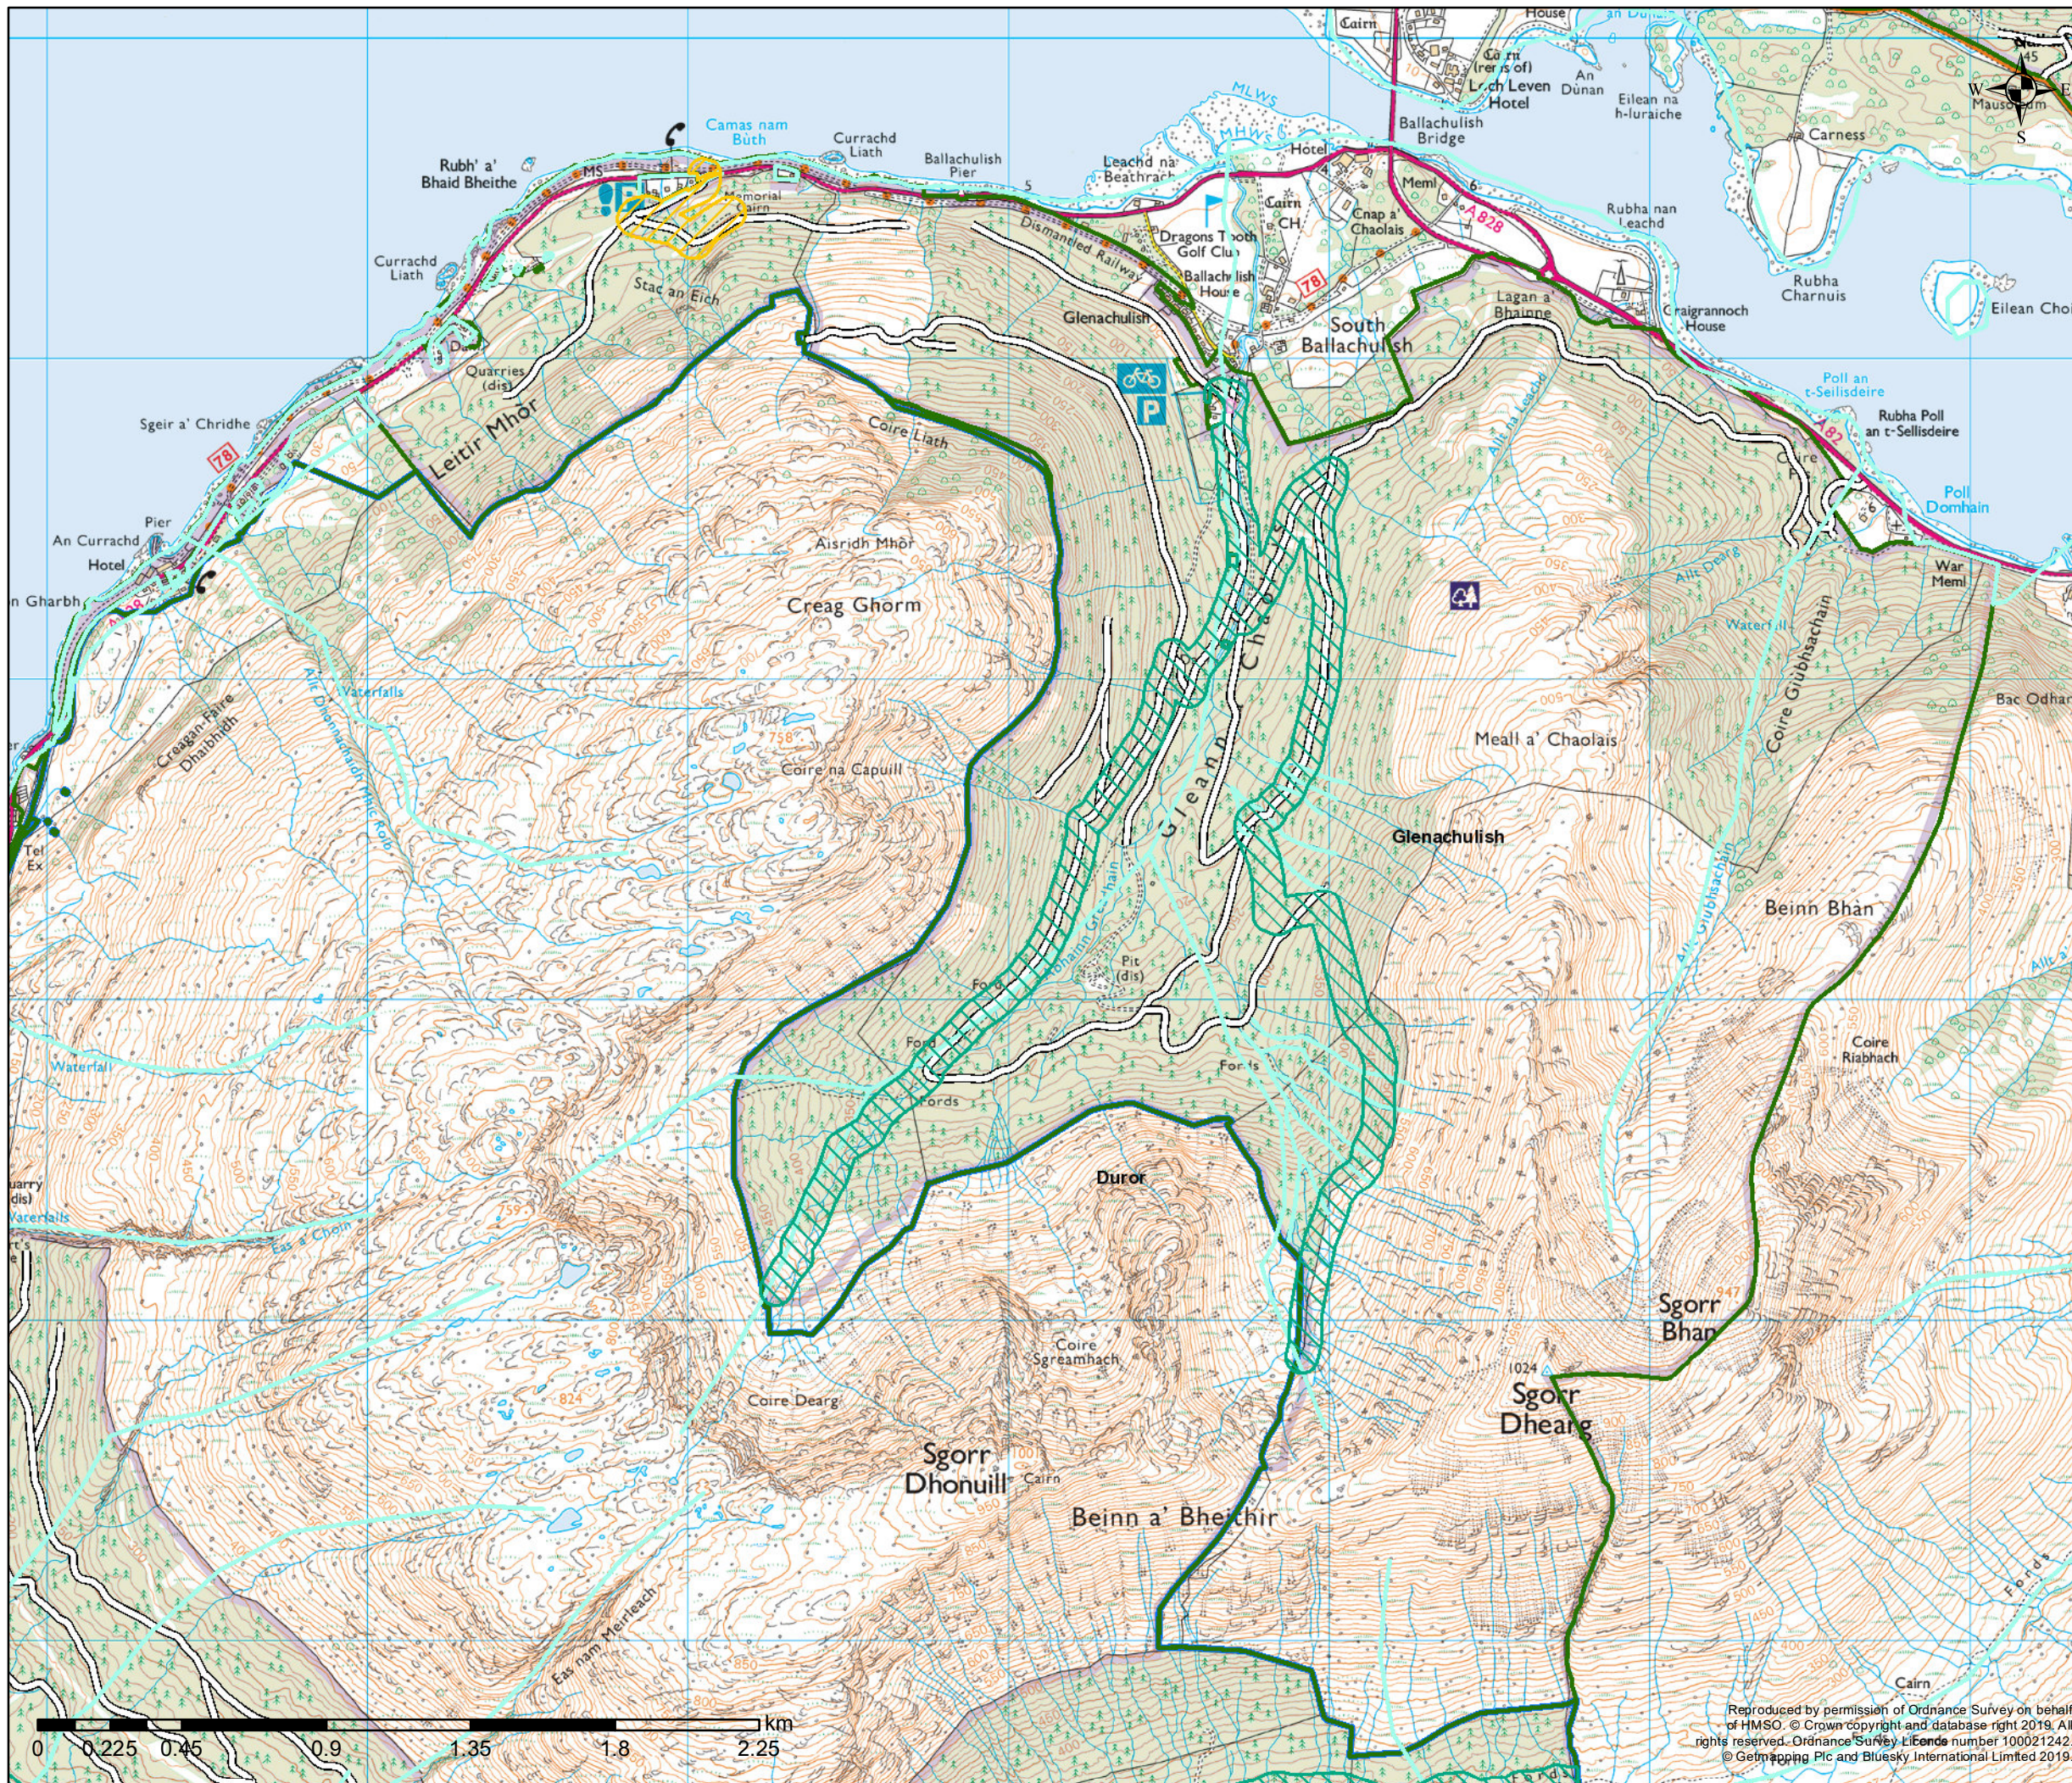

Rec - Car Parks
 Rec - Car Parks

Visitor Zones (Scot.)
 Interactive zone - Buffer around trail

 Passive zone - Key views / backdrop from trail

 Welcome zone - Key arrival or destination point

Watercourses
 Watercourses

Forest Roads
 Forest Roads

Blocks
 Blocks

Land Management Plan Areas
 Land Management Plan Areas

Reproduced by permission of Ordnance Survey on behalf of HMSO. © Crown copyright and database right 2019. All rights reserved. Ordnance Survey Licence number 100021242. © Geomapping Plc and BlueSky International Limited 2019.