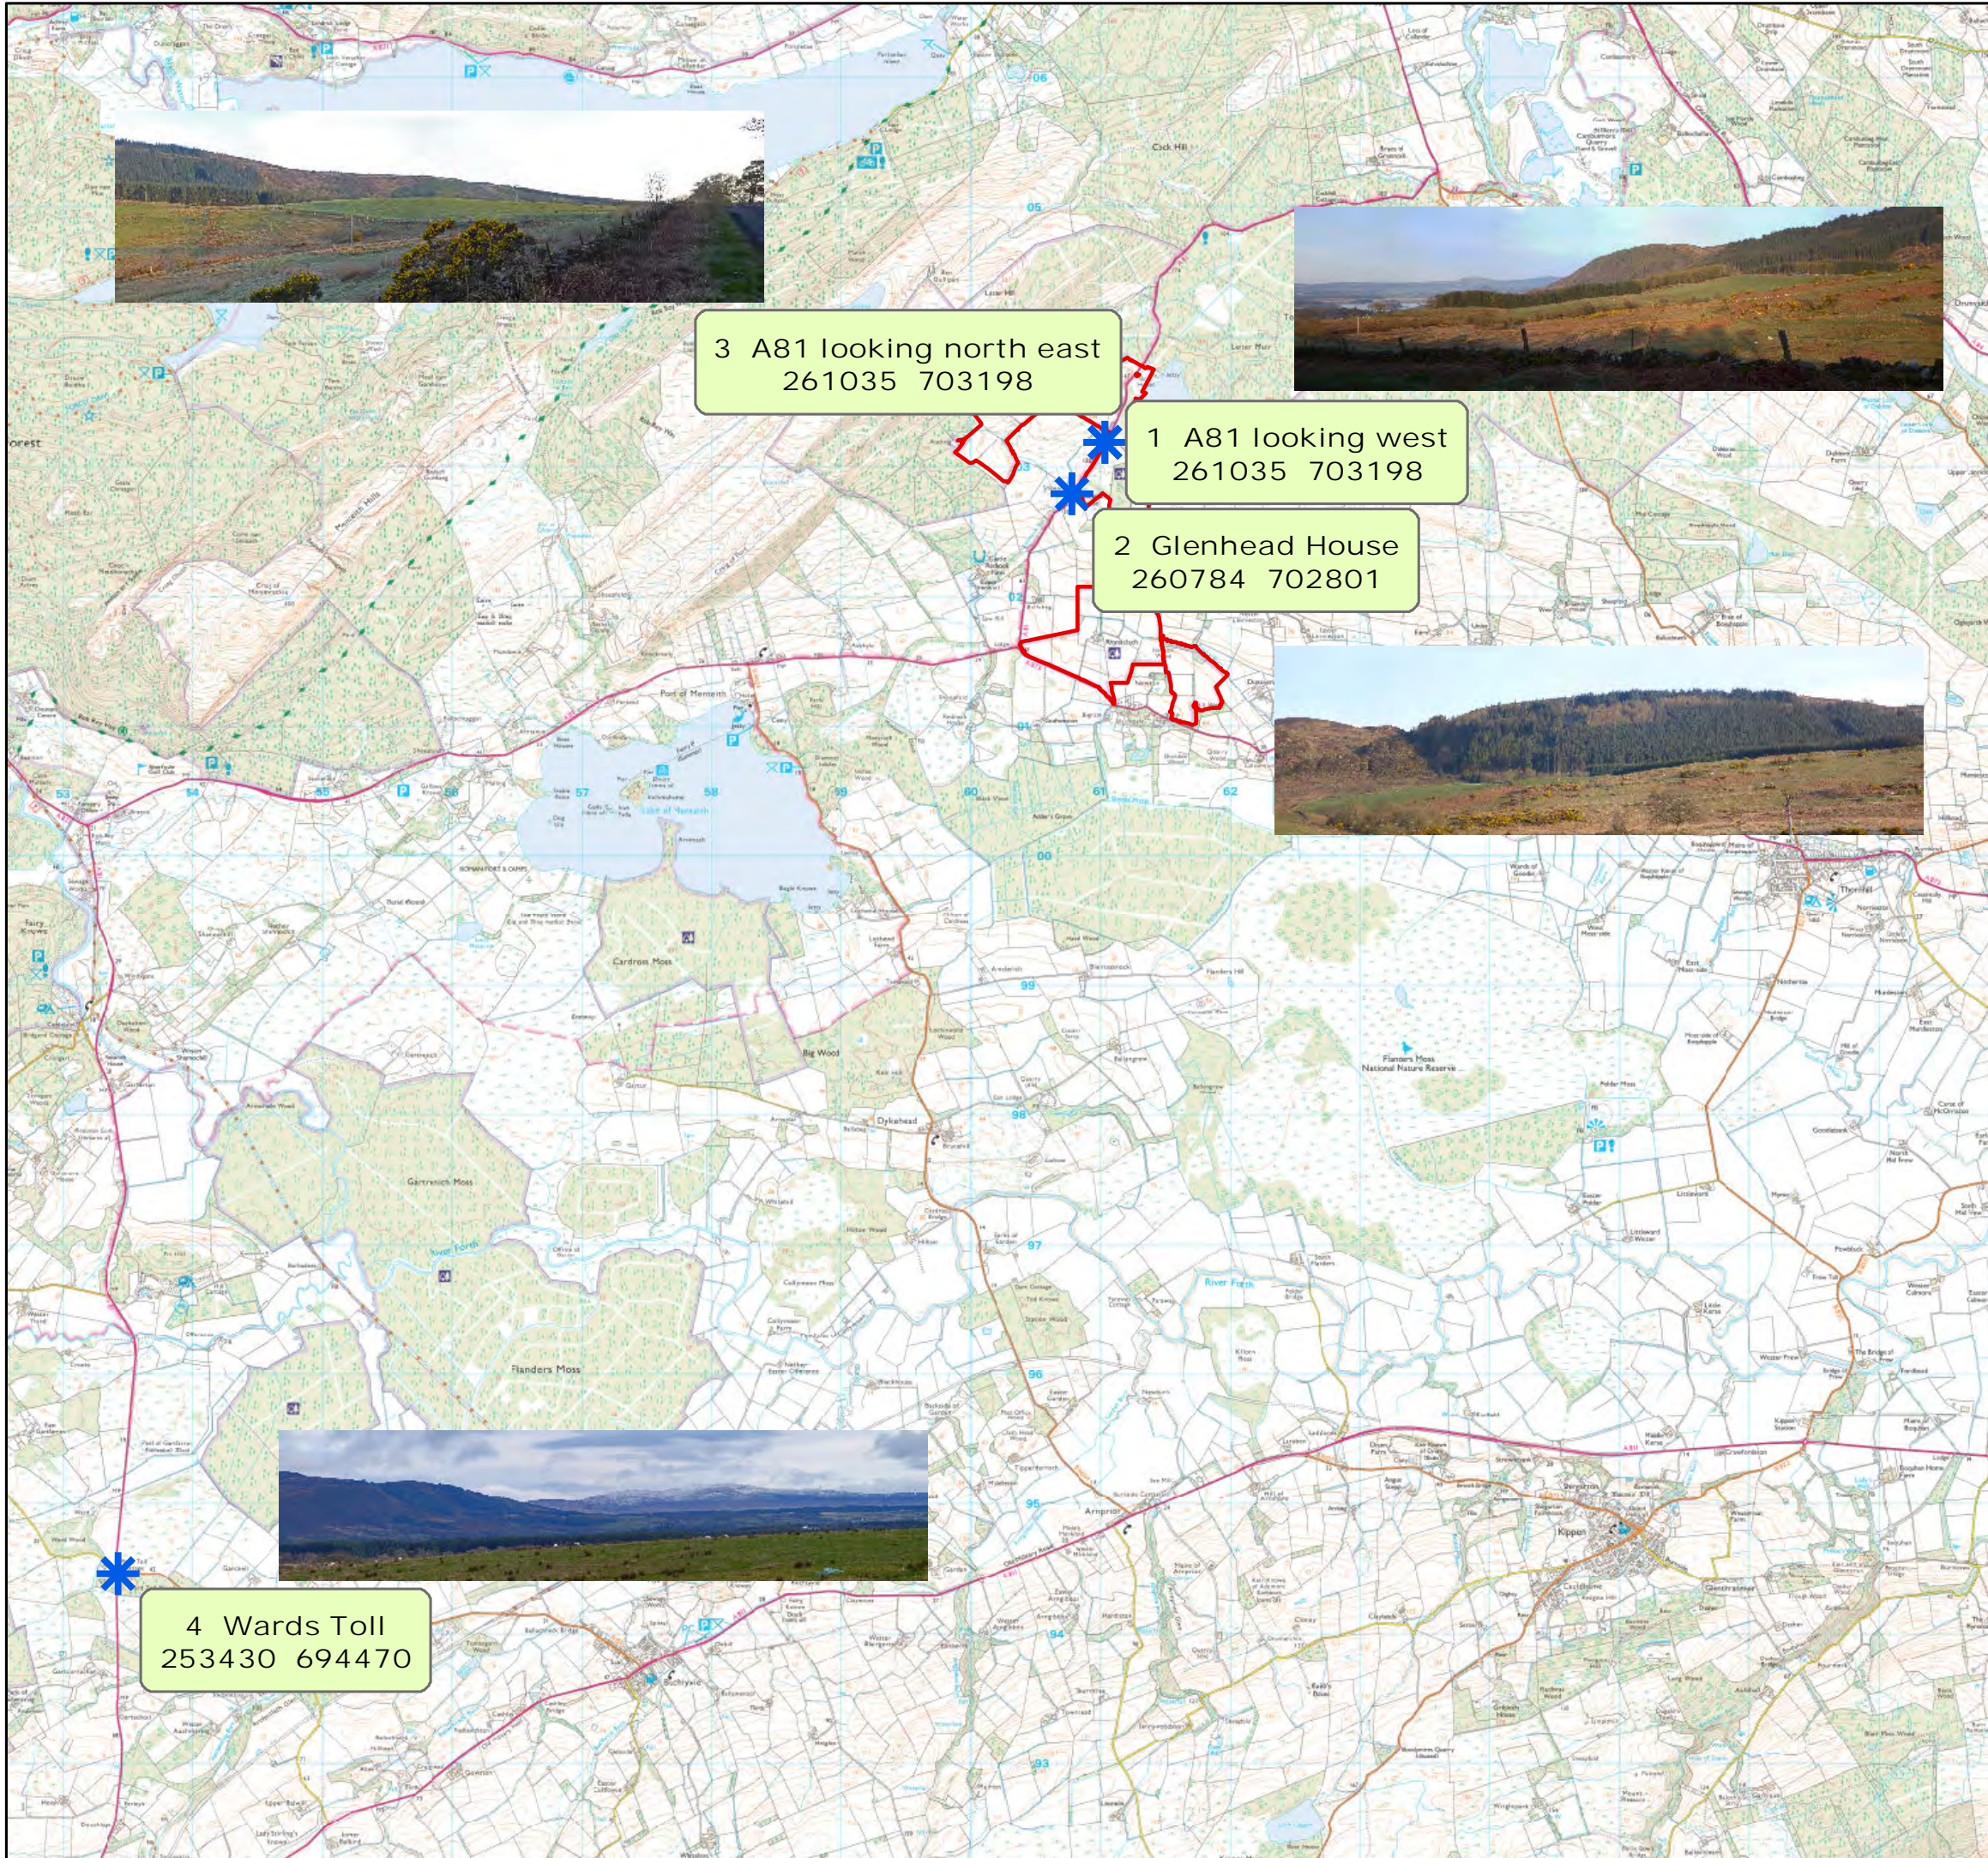

Rhynaclach

Viewpoints

 RHY_Viewpoints
 Plan Boundary

Scotland's National Forest Estate is responsibly managed to the UK Woodland Assurance Standard.

Reproduced by permission of Ordnance Survey on behalf of HMSO. © Crown copyright and database right [2015]. All rights reserved. Ordnance Survey Licence number [100021242]