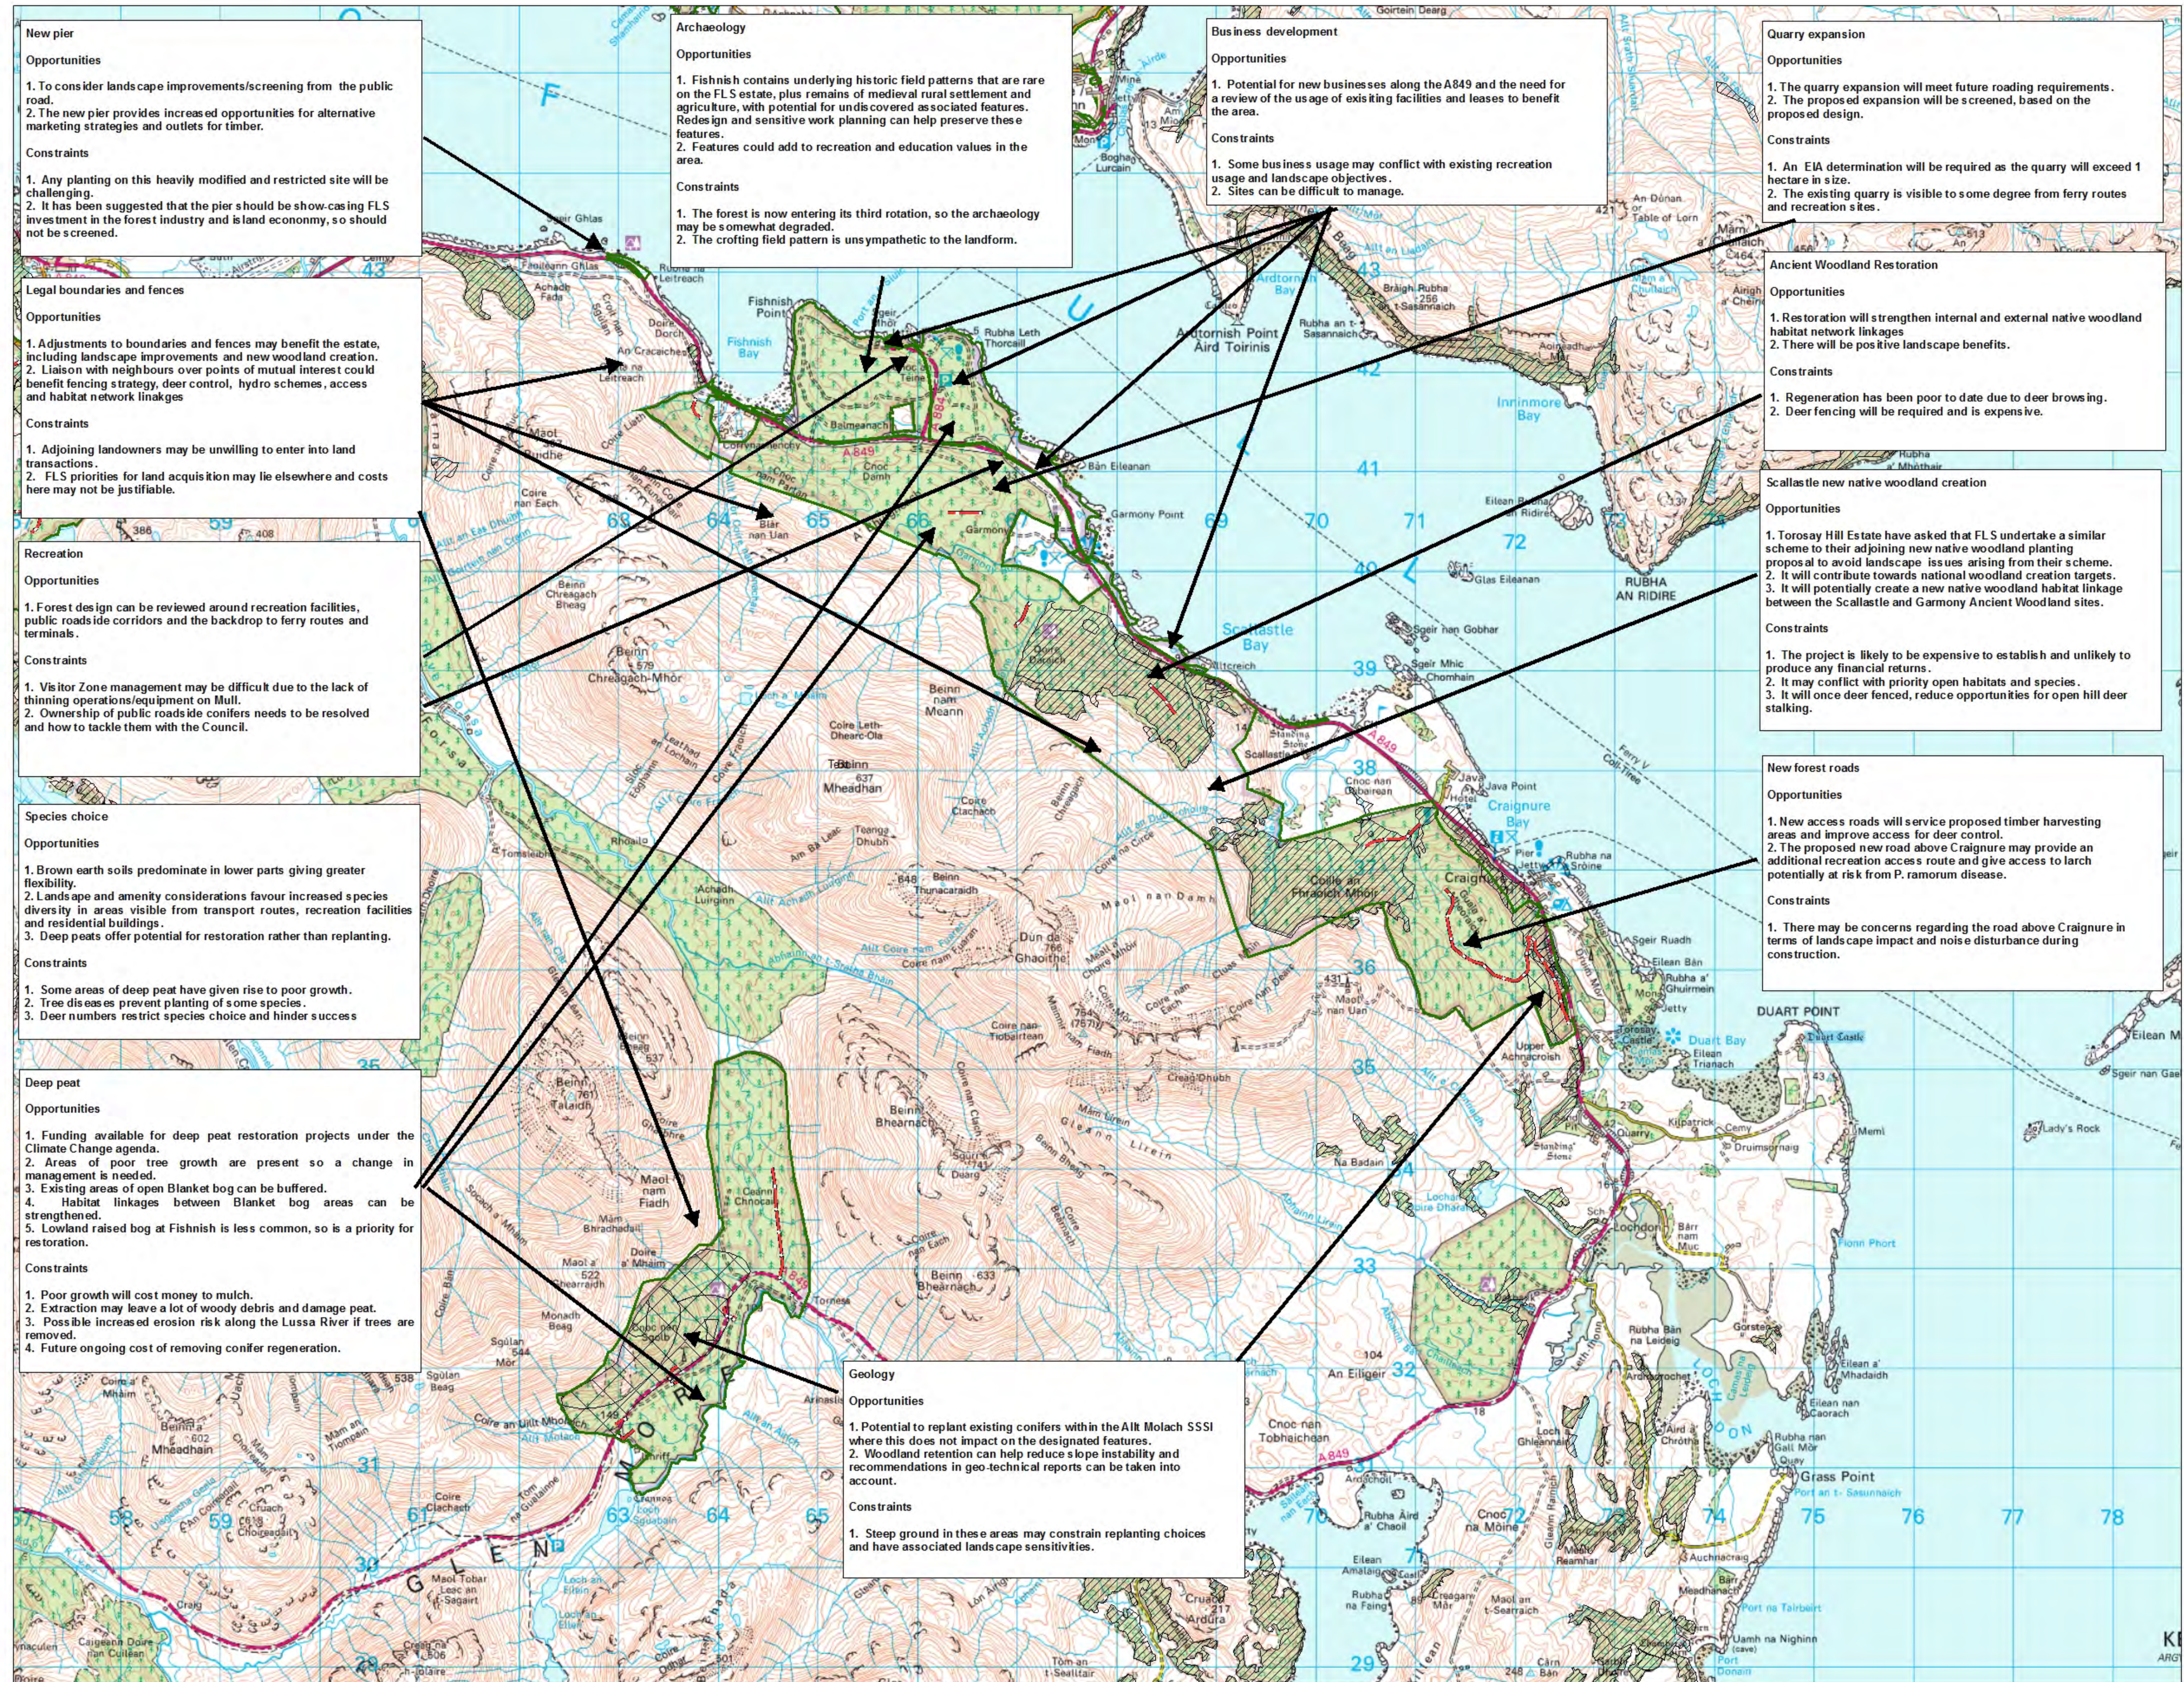

West Region  
South Mull LMP  
**Map 4.4 Opportunities  
& Constraints Map**

Author: R.Wilson

Scale @ A1: 1:32,900

Date: 08/07/2020

**Legend**

-  proposed roads
-  Blocks
-  Ancient (of semi-natural origin)
-  landslip\_hazard\_areas

Reproduced by permission of Ordnance Survey on behalf of HMSO. © Crown copyright and database right [2020]. All rights reserved. Ordnance Survey Licence number [100021242]. © Getmapping Plc and Bluesky International Limited 2020.