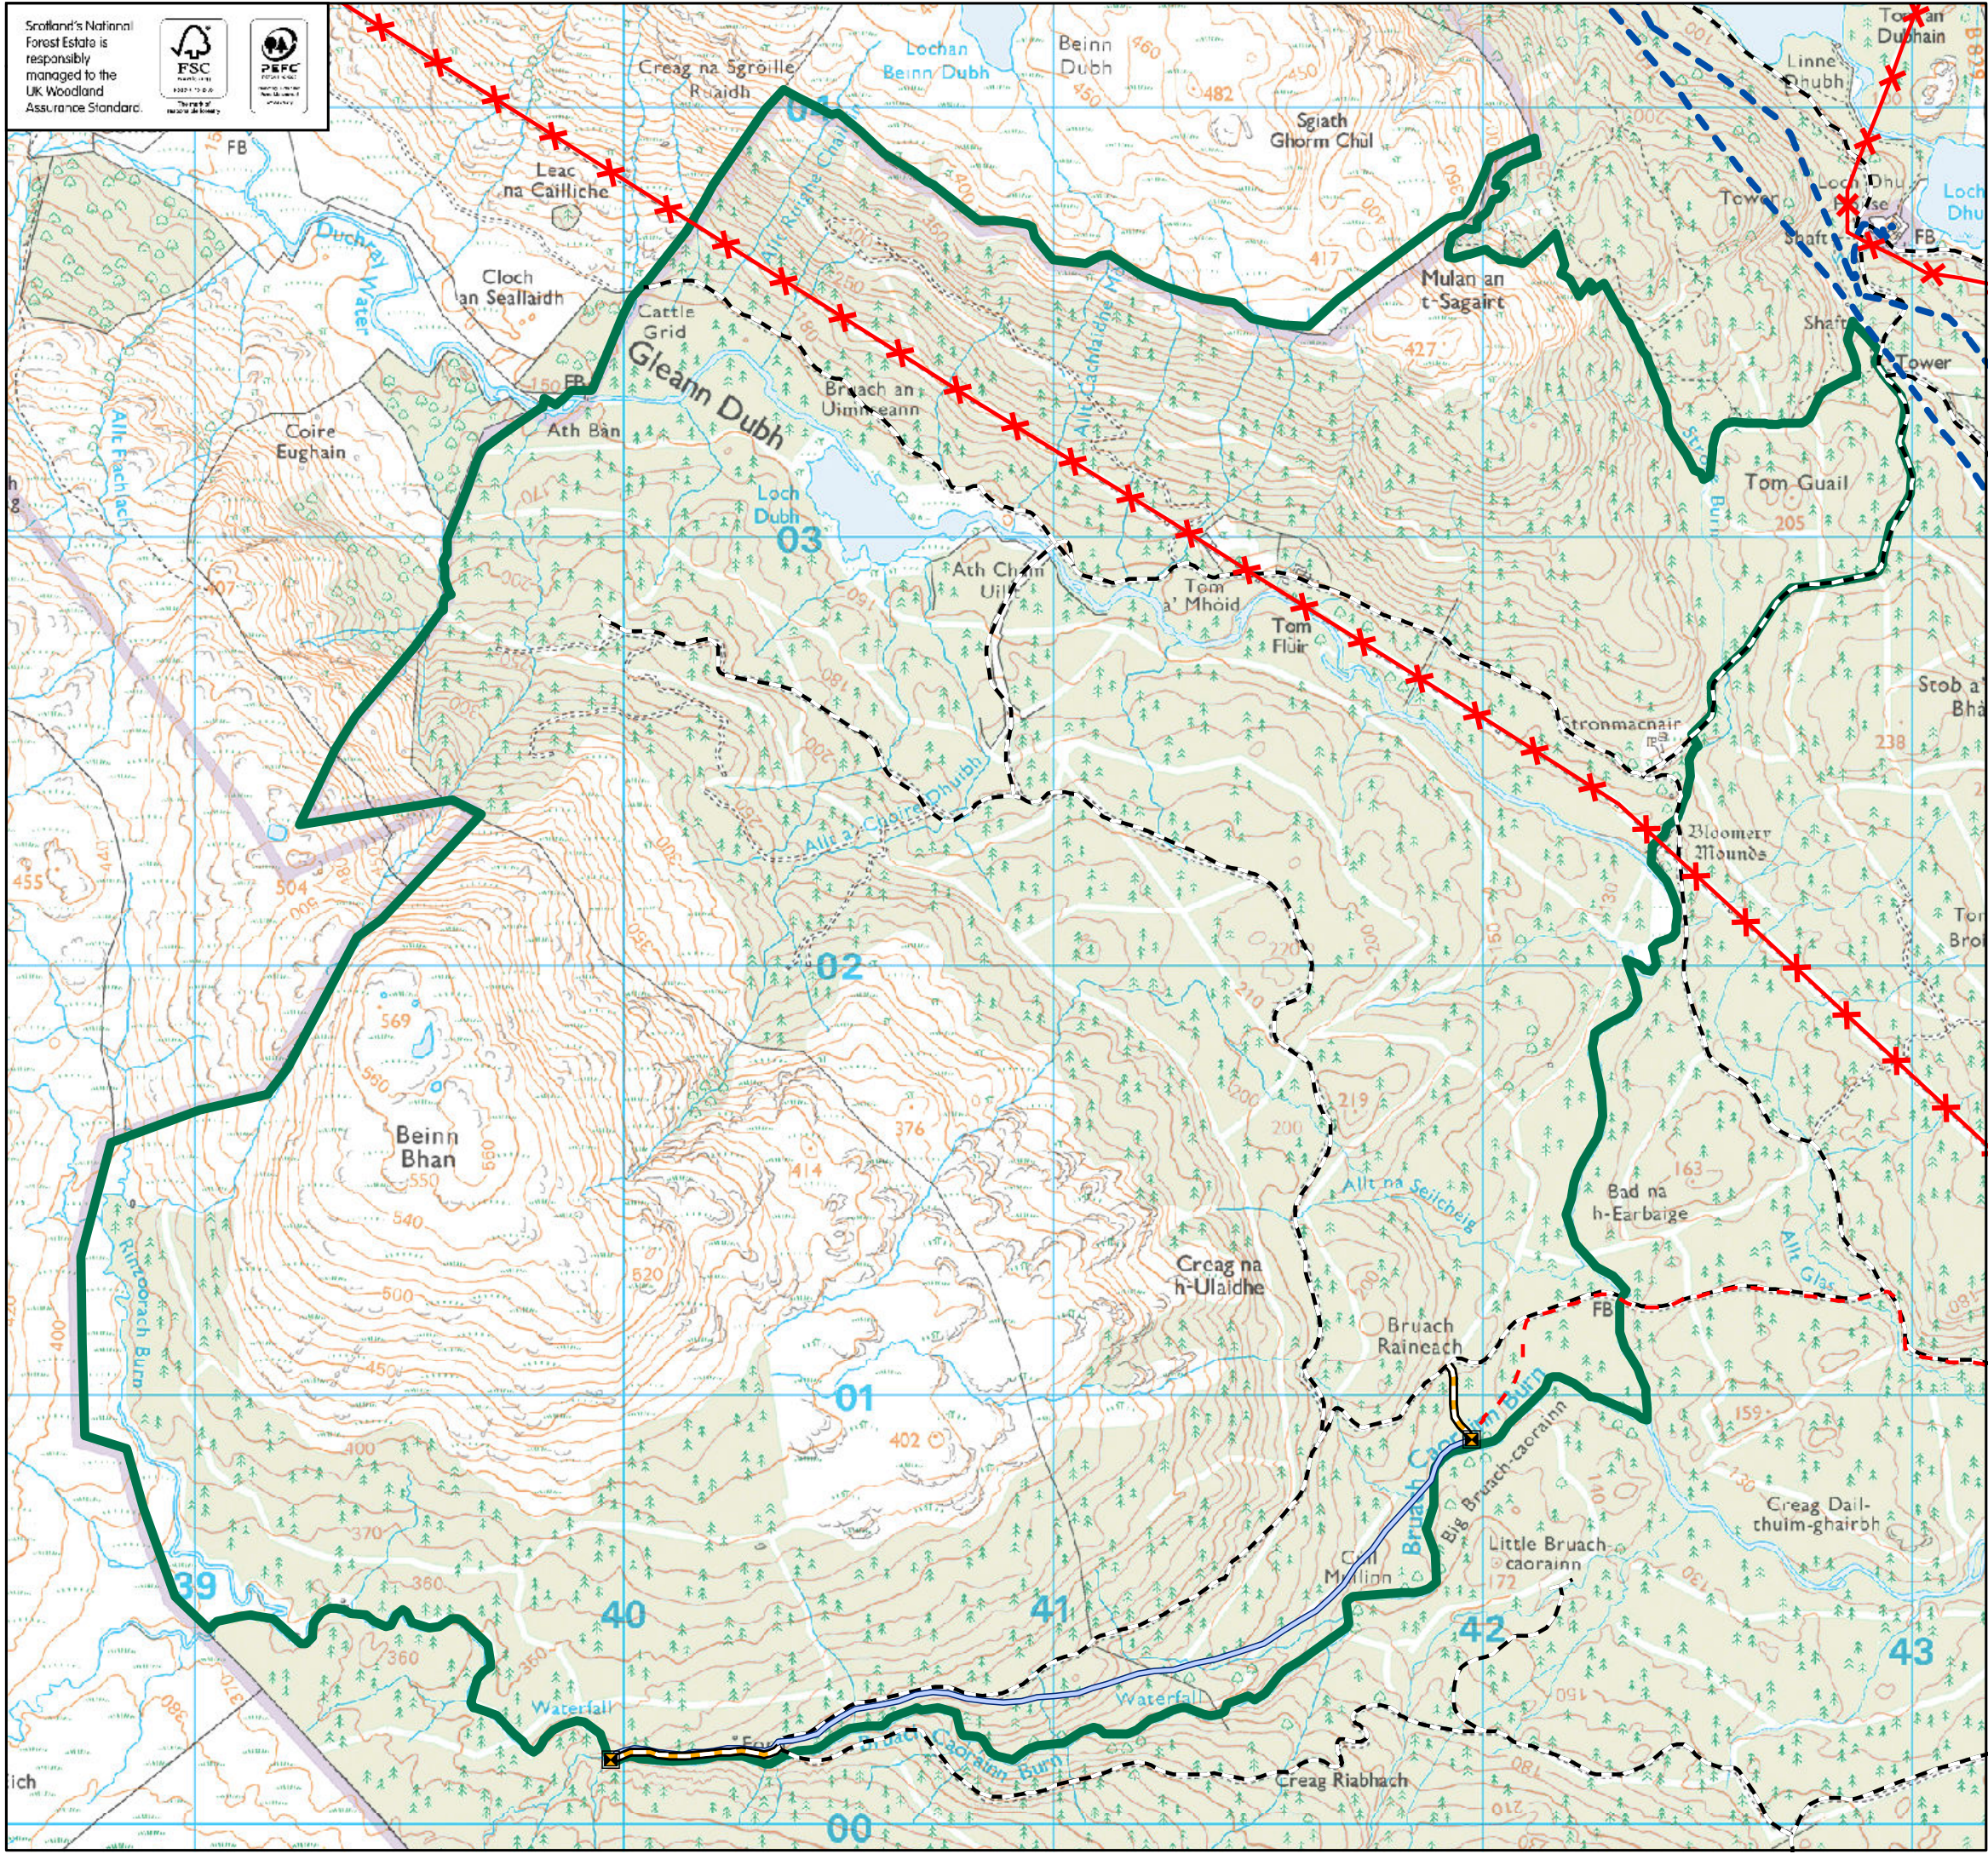

# Beinn Bhan

## Utilities

-  Hydro scheme weir and powerhouse
-  Hydro scheme access roads
-  Hydro scheme penstock
-  Hydro scheme electricity cable (ug)
-  Overhead powerline
-  Water pipeline
-  Forest roads
-  Land management plan area

1:15,000  
on A3 paper

Reproduced by permission of Ordnance Survey on behalf of HMSO. © Crown copyright and database right [2016]. All rights reserved. Ordnance Survey Licence number [100021242]