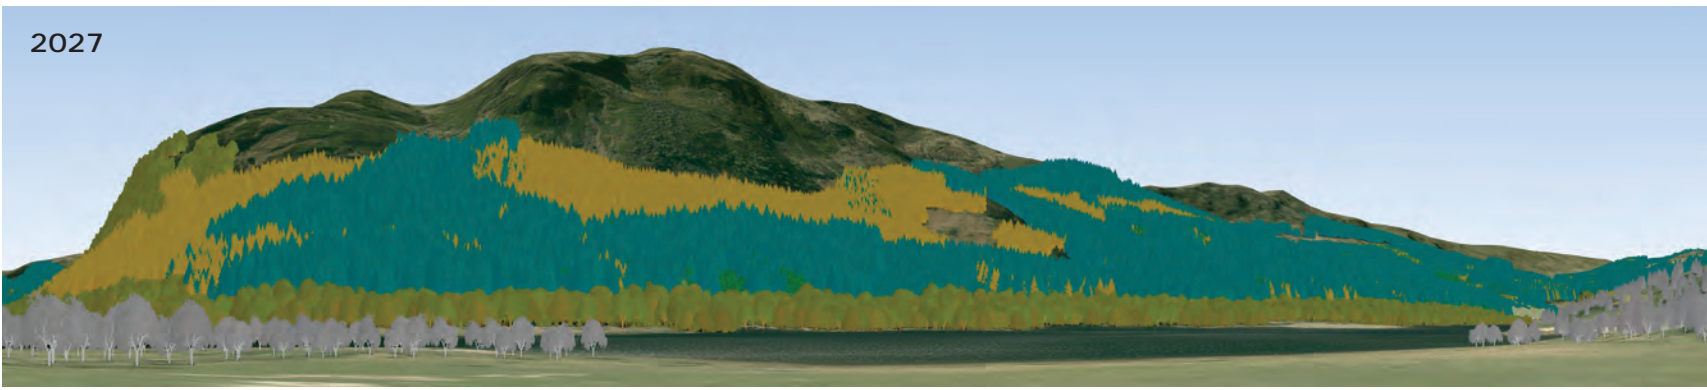

Cowal & Trossachs Forest District
West Strathyre

View 3: Ardochullarie Burn
Grid Ref: NN 582137
Date: 9th January 2017

Visualisation of future habitat and species

Visualisation year
2027
2037

- Sitka spruce
- Norway spruce
- Scots pine
- Lodgepole pine
- Larch
- Douglas fir
- Mixed conifers
- Ash
- Oak
- Beech
- Birch
- Mixed broadleaves
- Neighbouring woodland