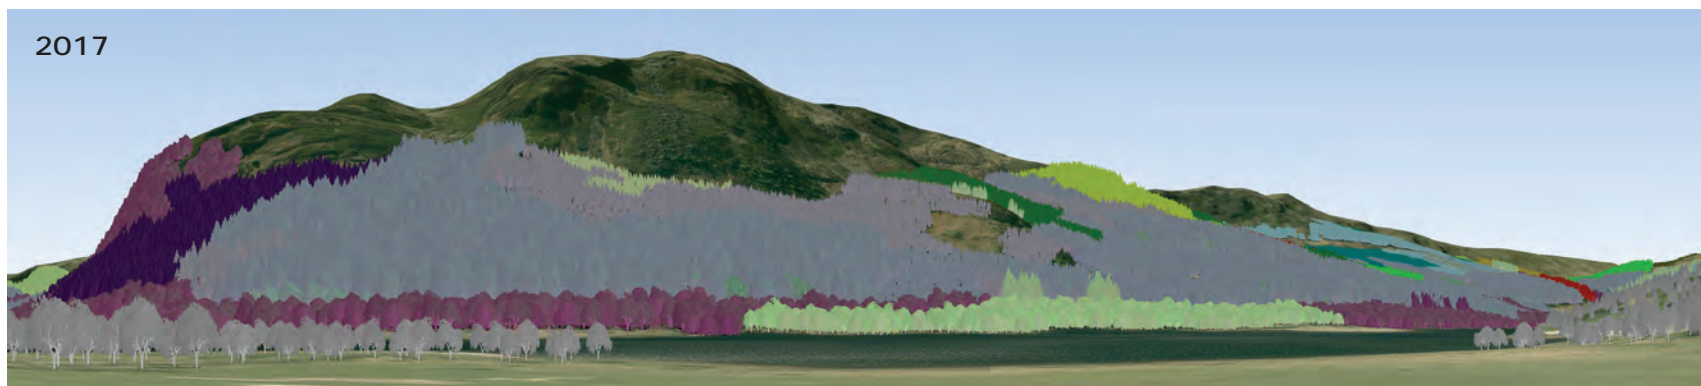

**Cowal & Trossachs  
Forest District  
West Strathyre**

View 3: Ardochullarie Burn  
Grid Ref: NN 582137  
Date: 6th January 2017

**Visualisation of forest management proposals**

Visualisation year

2017

2027

Felling Phases have a rolling 5 year period and for visualisations start on the date shown above.

-  Phase 1 (1-5 years)
-  Phase 2 (6-10 years)
-  Phase 3 (11-15 years)
-  Phase 4 (16-20 years)
-  Phase 5 (21-25 years)
-  Phase 6 (26-30 years)
-  Phase 7 (31-35 years)
-  After phase 7
-  Second and subsequent rotation
-  Natural Reserve
-  Minimal intervention
-  Long term retention
-  Low impact silviculture
-  Neighbouring woodland
-  Recently felled

Perspectives produced using natural colour - not shown on key