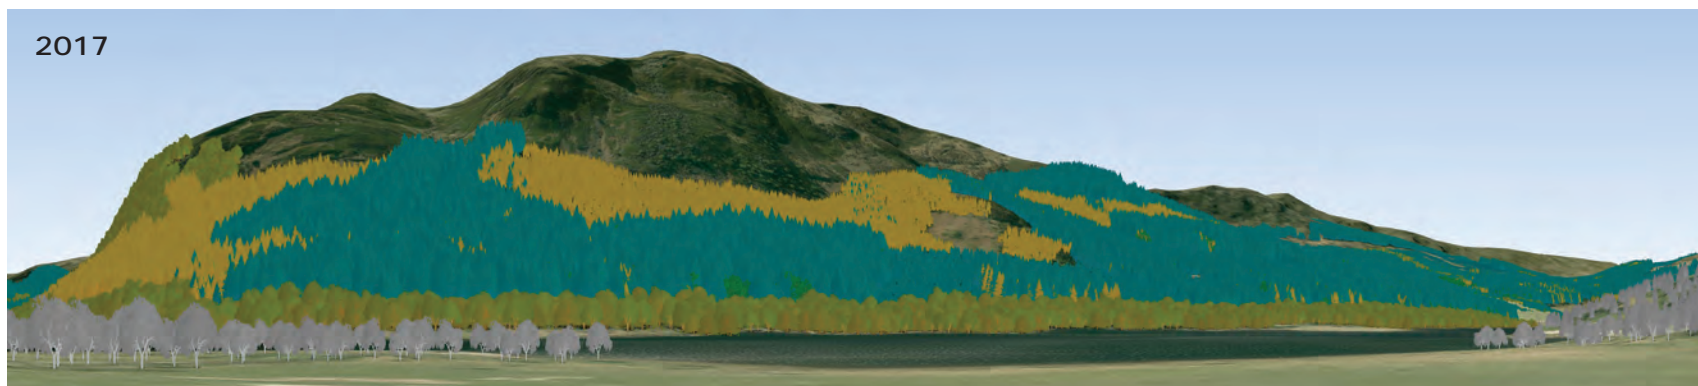

**Cowal & Trossachs
Forest District
West Strathyre**

View 3: Ardochullarie Burn
Grid Ref: NN 582137
Date: 9th January 2017

**Visualisation of future
habitat and species**

Visualisation year

2017

2027

- Sitka spruce
- Norway spruce
- Scots pine
- Lodgepole pine
- Larch
- Douglas fir
- Mixed conifers
- Ash
- Oak
- Beech
- Birch
- Mixed broadleaves
- Neighbouring woodland