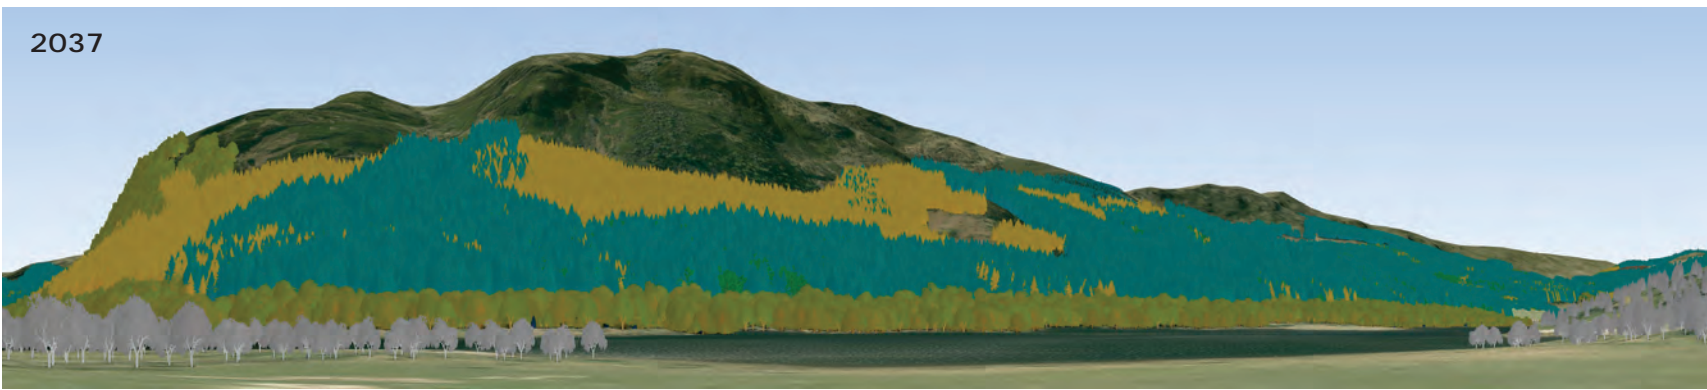

Cowal & Trossachs Forest District
West Strathyre

View 3: Ardochullarie Burn
Grid Ref: NN 582137
Date: 9th January 2017

Visualisation of future habitat and species

Visualisation year
2027
2037

- Sitka spruce
- Norway spruce
- Scots pine
- Lodgepole pine
- Larch
- Douglas fir
- Mixed conifers
- Ash
- Oak
- Beech
- Birch
- Mixed broadleaves
- Neighbouring woodland