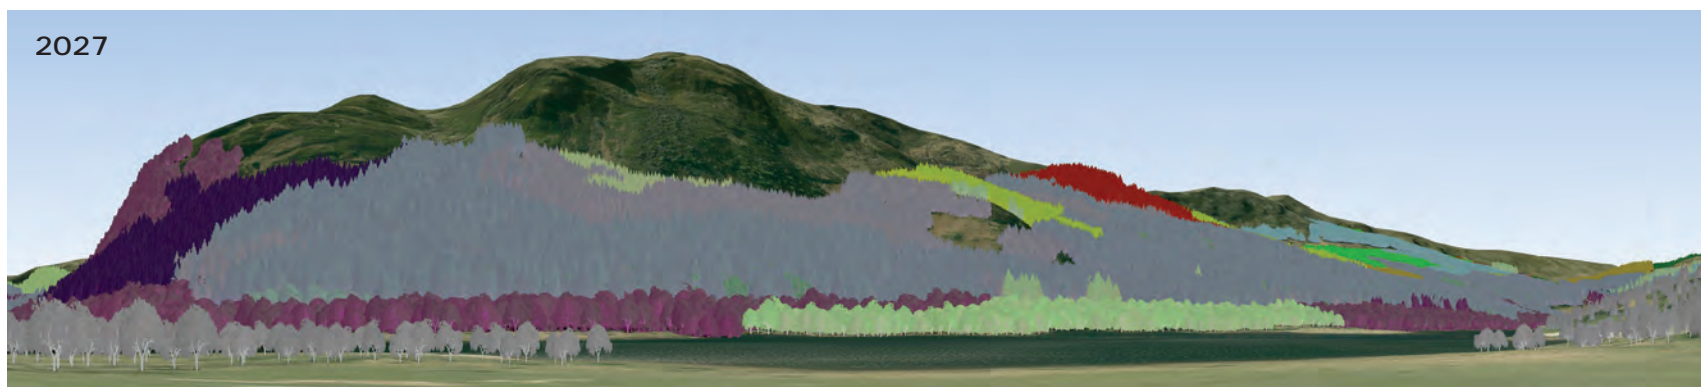

**Cowal & Trossachs  
Forest District  
West Strathyre**

View 3: Ardochullarie Burn  
Grid Ref: NN 582137  
Date: 6th January 2017

**Visualisation of forest management proposals**

Visualisation year

2017

2027

Felling Phases have a rolling 5 year period and for visualisations start on the date shown above.

-  Phase 1 (1-5 years)
-  Phase 2 (6-10 years)
-  Phase 3 (11-15 years)
-  Phase 4 (16-20 years)
-  Phase 5 (21-25 years)
-  Phase 6 (26-30 years)
-  Phase 7 (31-35 years)
-  After phase 7
-  Second and subsequent rotation
-  Natural Reserve
-  Minimal intervention
-  Long term retention
-  Low impact silviculture
-  Neighbouring woodland
-  Recently felled

Perspectives produced using natural colour - not shown on key