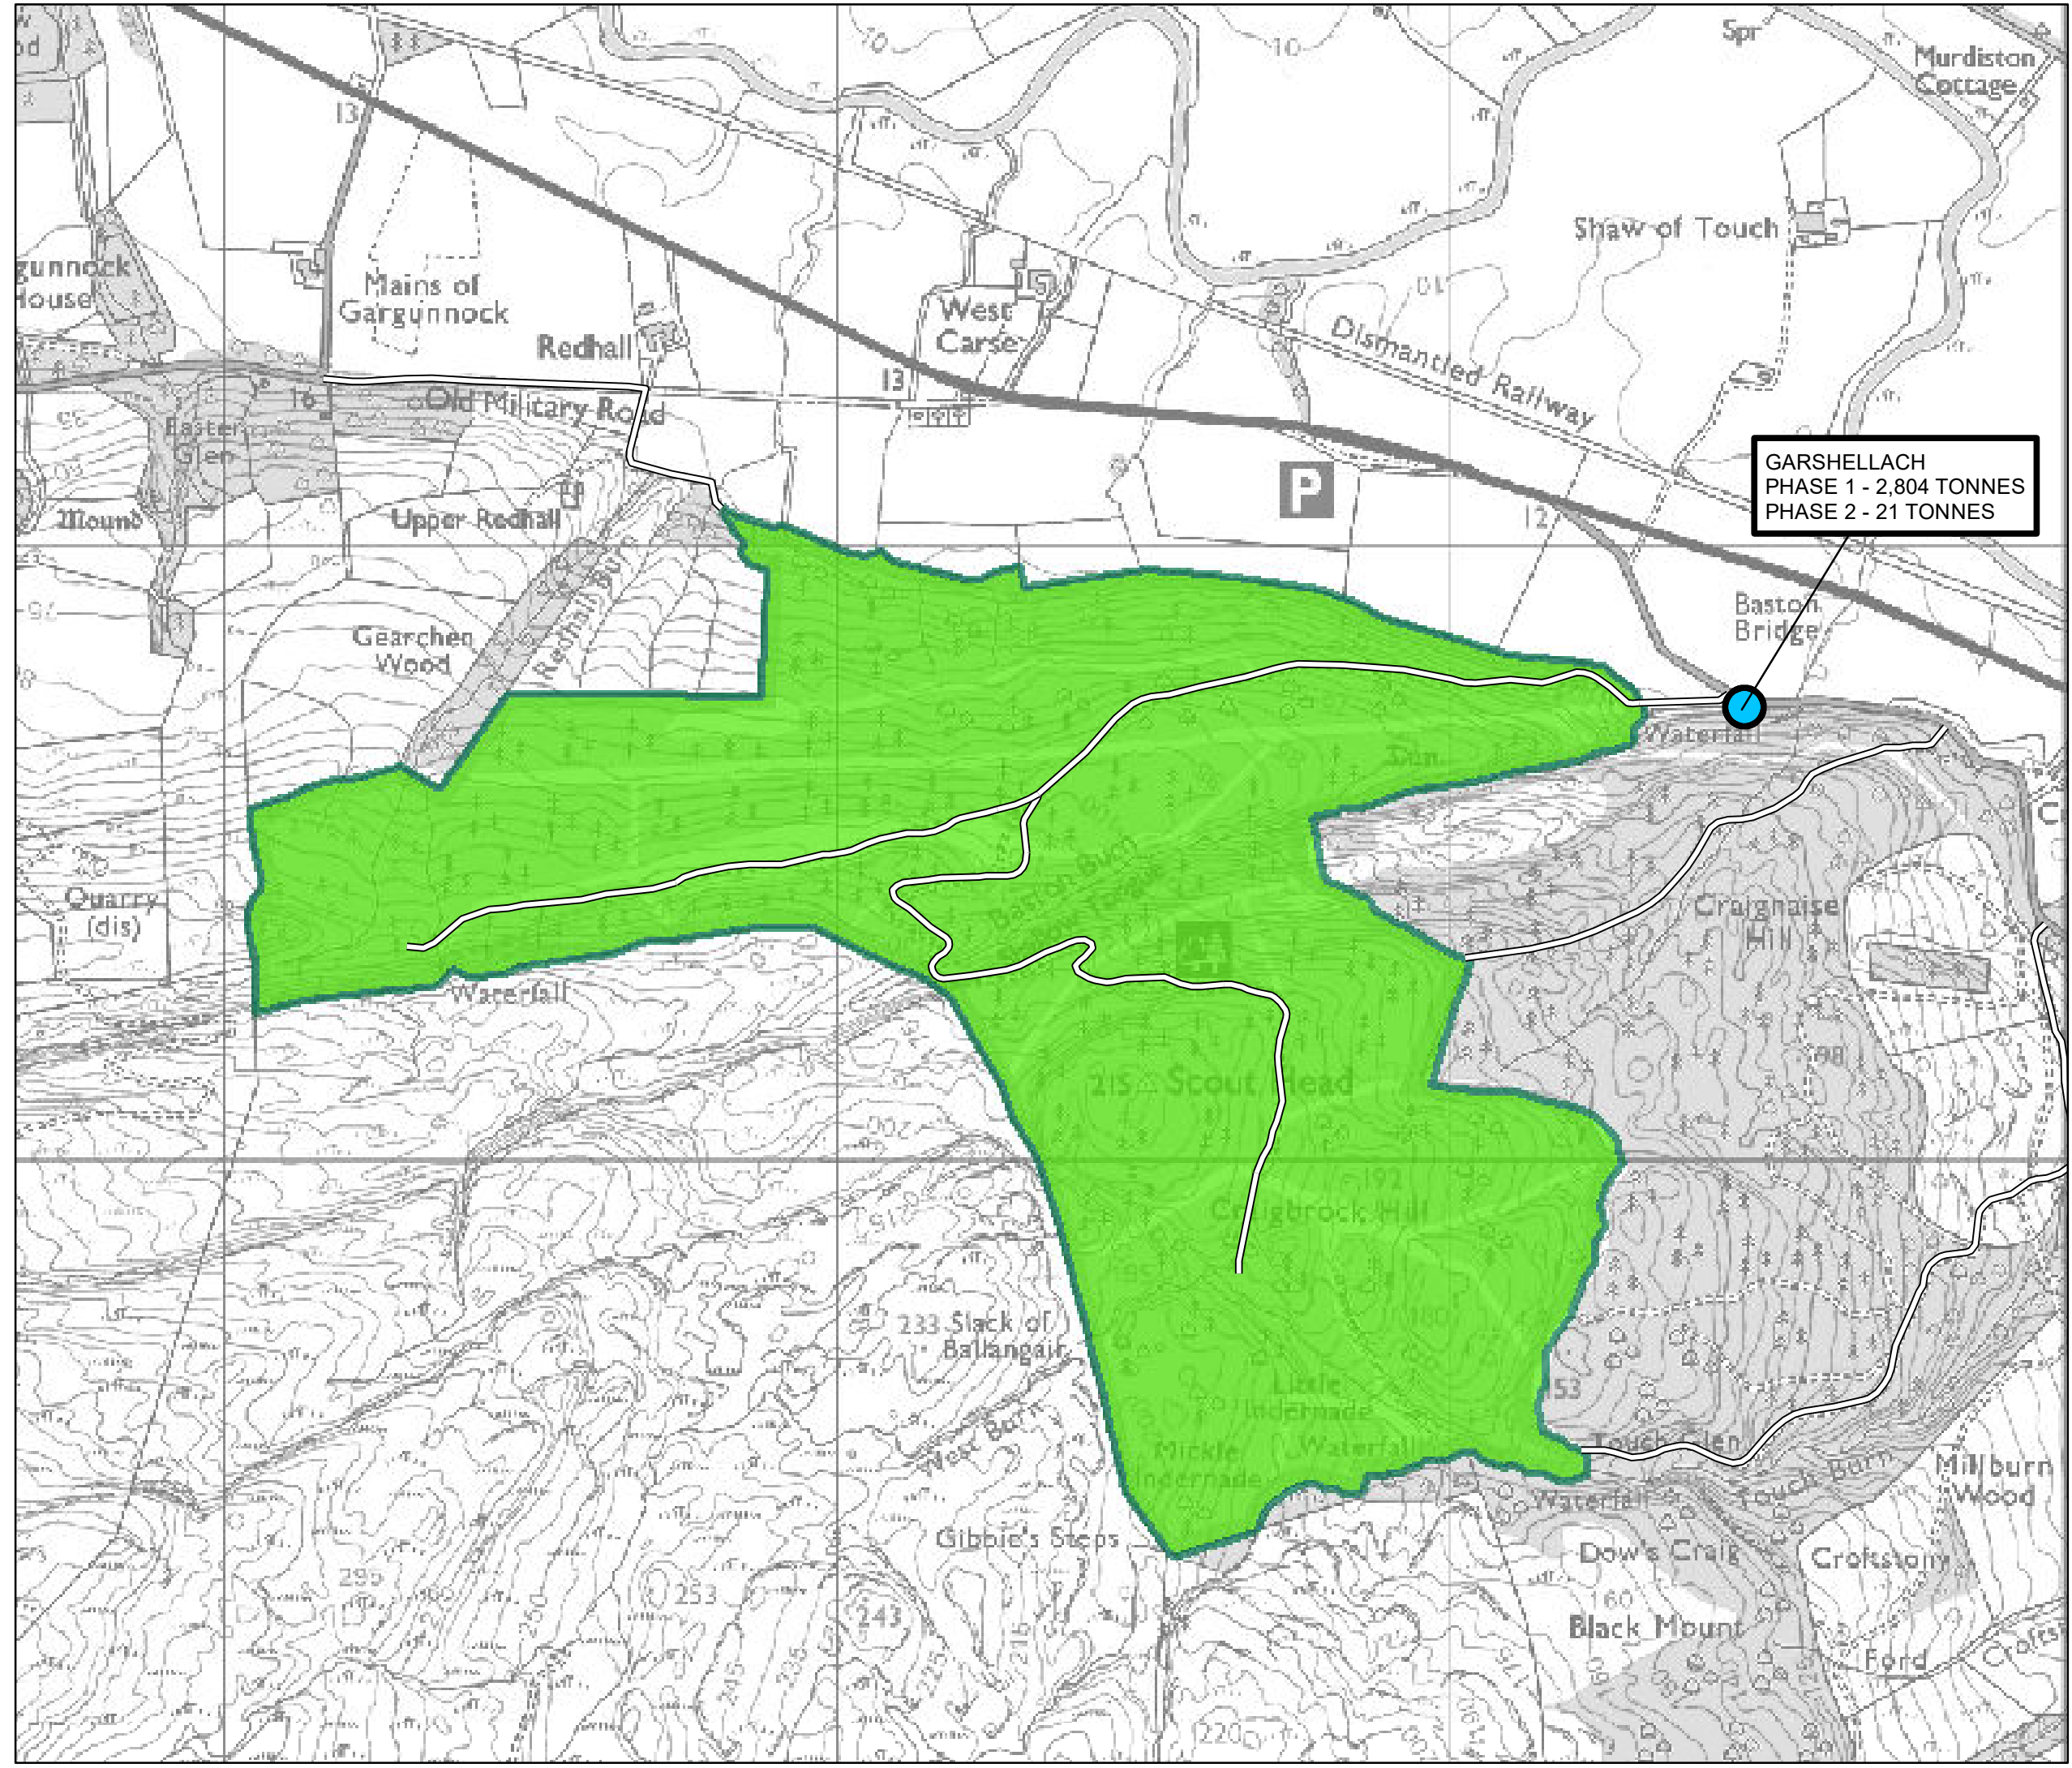

GARSHELLACH TIMBER HAULAGE

Author: u321351
 Scale @ A3: 1:10,000
 Date: 30/06/2021

- Legend**
-  LMP Area
 -  Forest Roads
 -  Timber Access Point

Reproduced by permission of Ordnance Survey on behalf of HMSO.
 © Crown copyright and database right [2021]. All rights reserved.
 Ordnance Survey Licence number [100021242].
 © Getmapping Plc and Bluesky International Limited 2021.

PENDREICH PHASE 2 - 514 TONNES

STIRLING FORESTS LMP
PENDREICH TIMBER HAULAGE

Scale @ A3: 1:5,000

Date: 30/06/2021

Author: u321351

Legend

LMP

Forest Roads

Timber Access Point