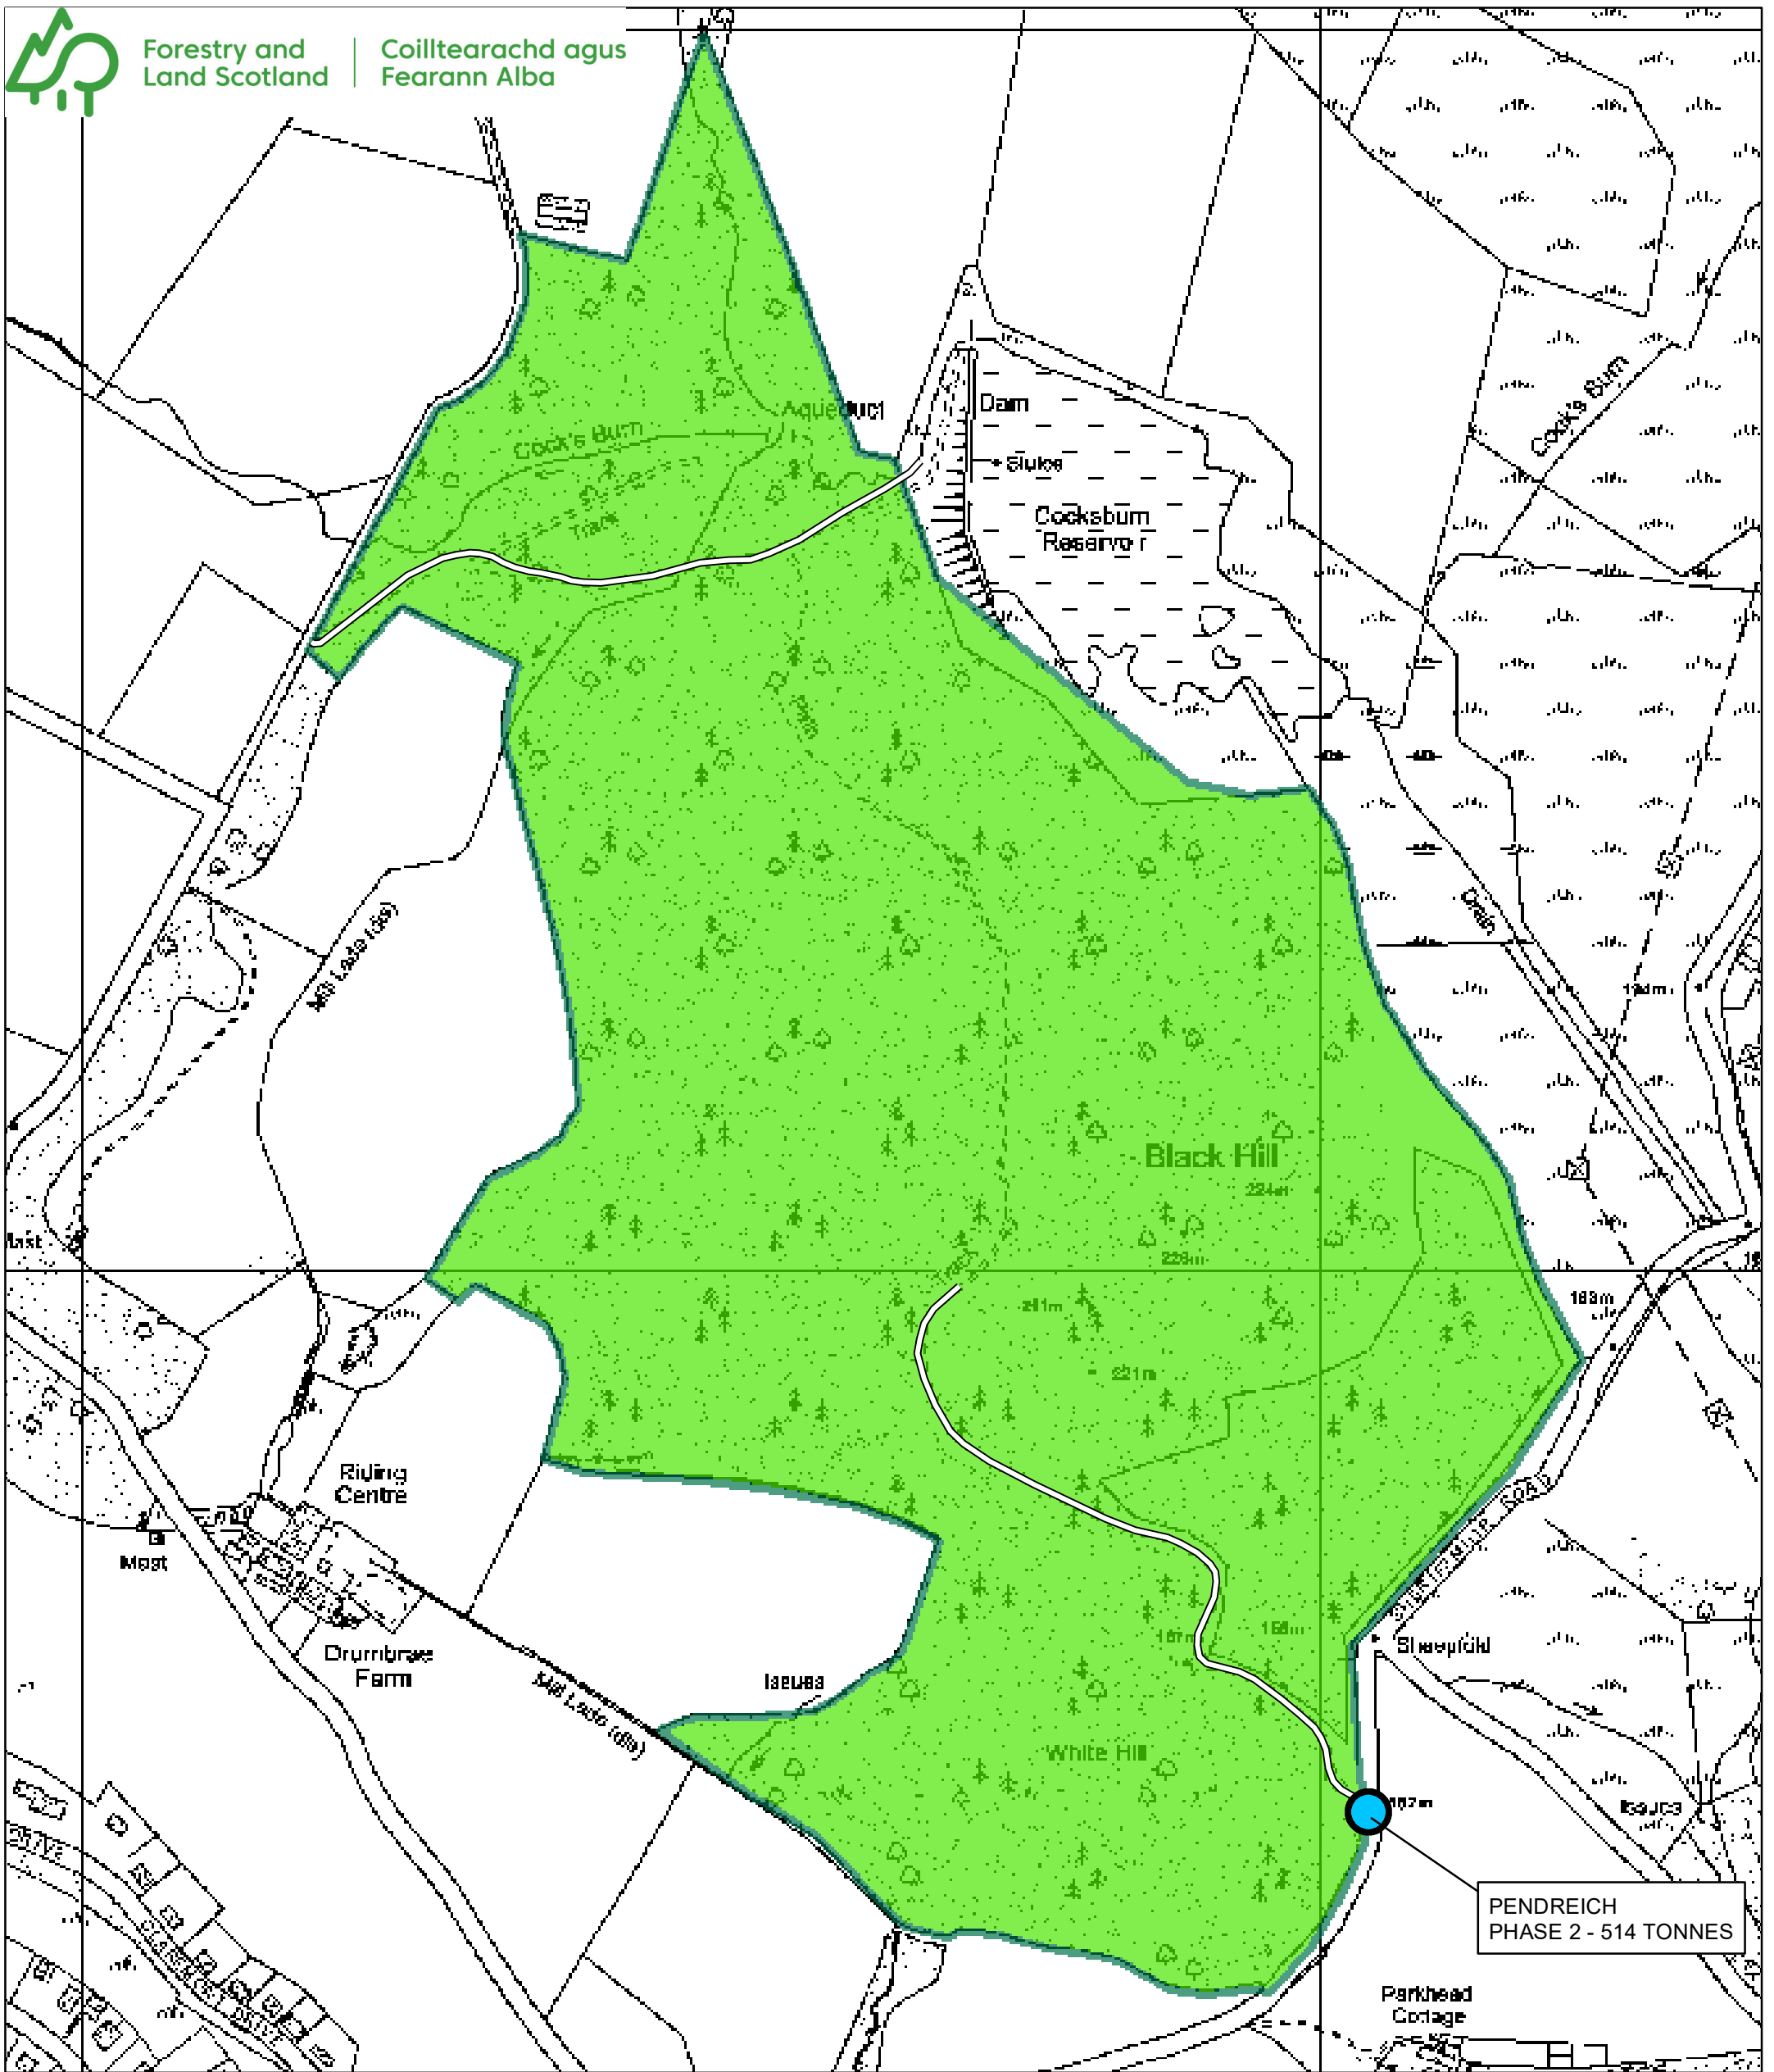

GARSHELLACH TIMBER HAULAGE

Author: u321351
 Scale @ A3: 1:10,000
 Date: 30/06/2021

- Legend**
-  LMP Area
 -  Forest Roads
 -  Timber Access Point

Reproduced by permission of Ordnance Survey on behalf of HMSO.
 © Crown copyright and database right [2021]. All rights reserved.
 Ordnance Survey Licence number [100021242].
 © Getmapping Plc and Bluesky International Limited 2021.

PENDREICH PHASE 2 - 514 TONNES

STIRLING FORESTS LMP
PENDREICH TIMBER HAULAGE

Scale @ A3: 1:5,000

Date: 30/06/2021

Author: u321351

Legend

LMP

Forest Roads

Timber Access Point