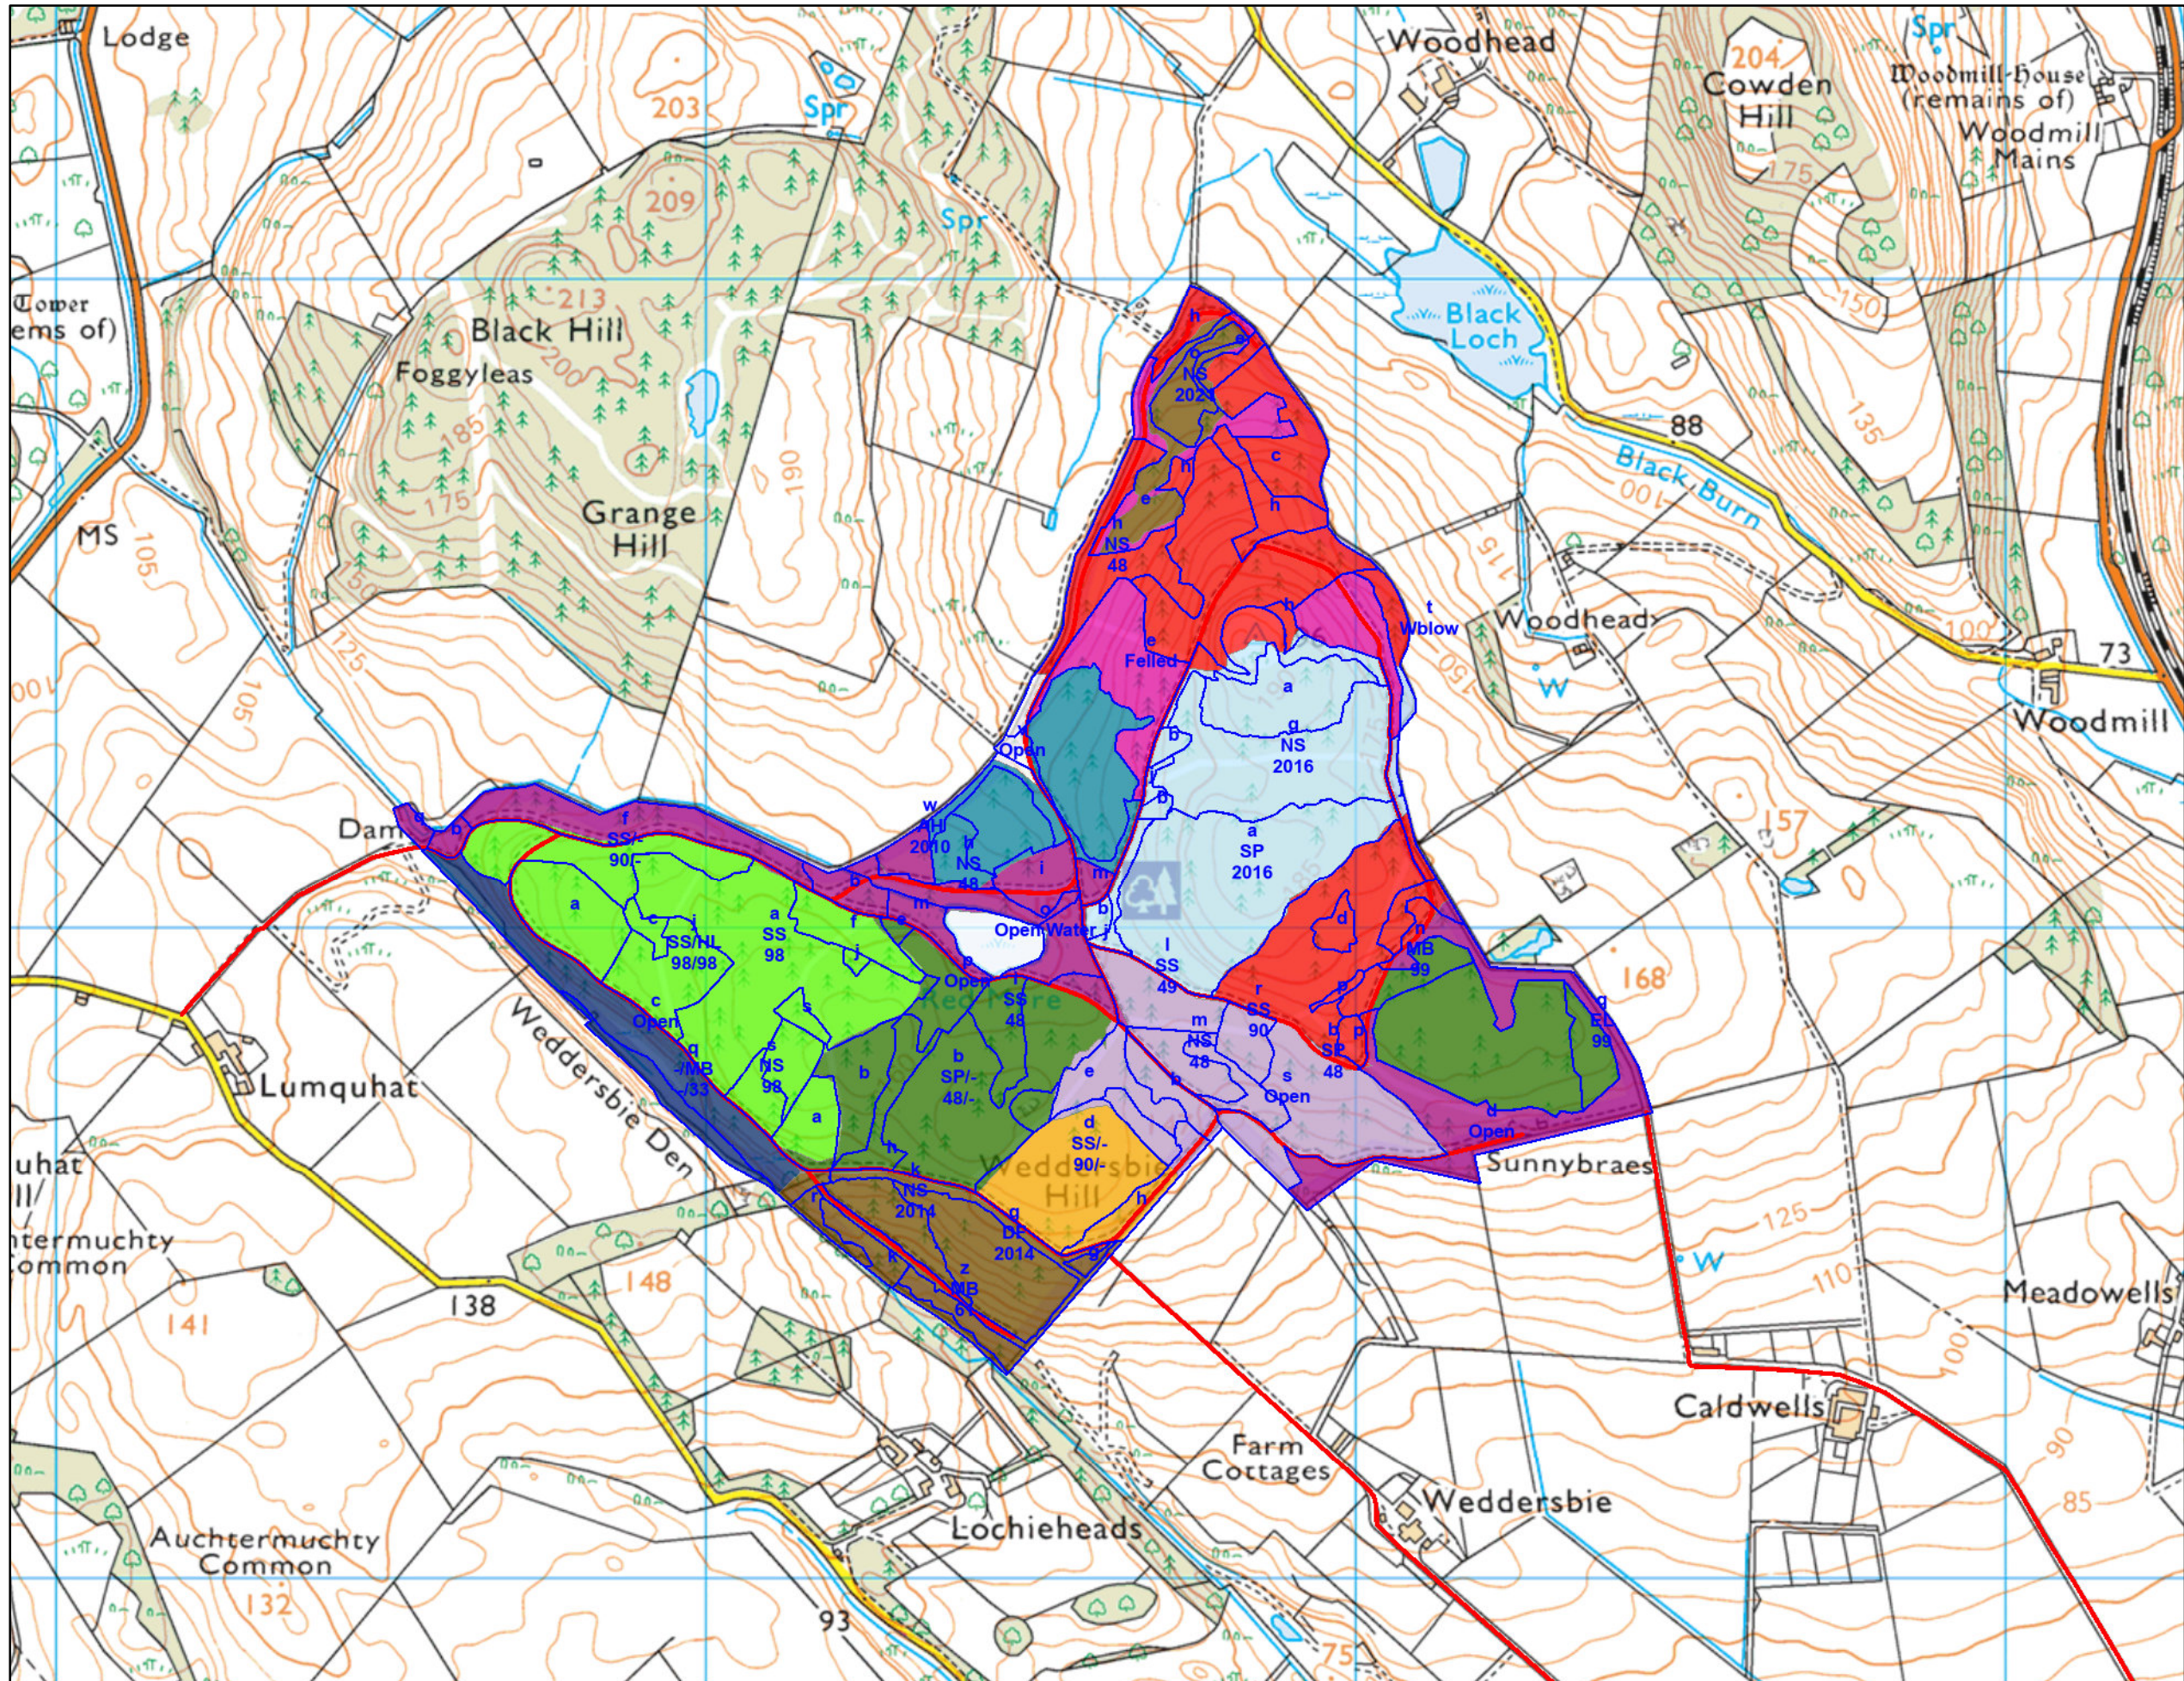

Weddersby Management Map

Untitled

Author: Ben Griffin

Scale @ A3: 1:10,000

Date: 08/09/2023

Legend

- Sub-compartments
- Forest Roads
- Scenario Management Coupes (Felling Year)**
- Felled or fell year requires review (before current year)
- Phase 1 felling (2024 - 2028)
- Phase 2 felling (2029 - 2033)
- Phase 3 felling (2034 - 2038)
- Phase 4 felling (2039 - 2043)
- Phase 5 felling (2044 - 2048)
- Phase 6 felling (2049 - 2053)
- Phase 7 felling (2054 - 2058)
- After 2058
- Long Term Retention (Fell after Phase 3)
- Natural Reserve
- Minimum Intervention
- Coppice
- Low Impact Silviculture
- Open
- Missing Data

Reproduced by permission of Ordnance Survey on behalf of HMSO.
 © Crown copyright and database right 2023. All rights reserved.
 Ordnance Survey Licence number 100024925.
 © Getmapping Plc and Bluesky International Limited 2023.