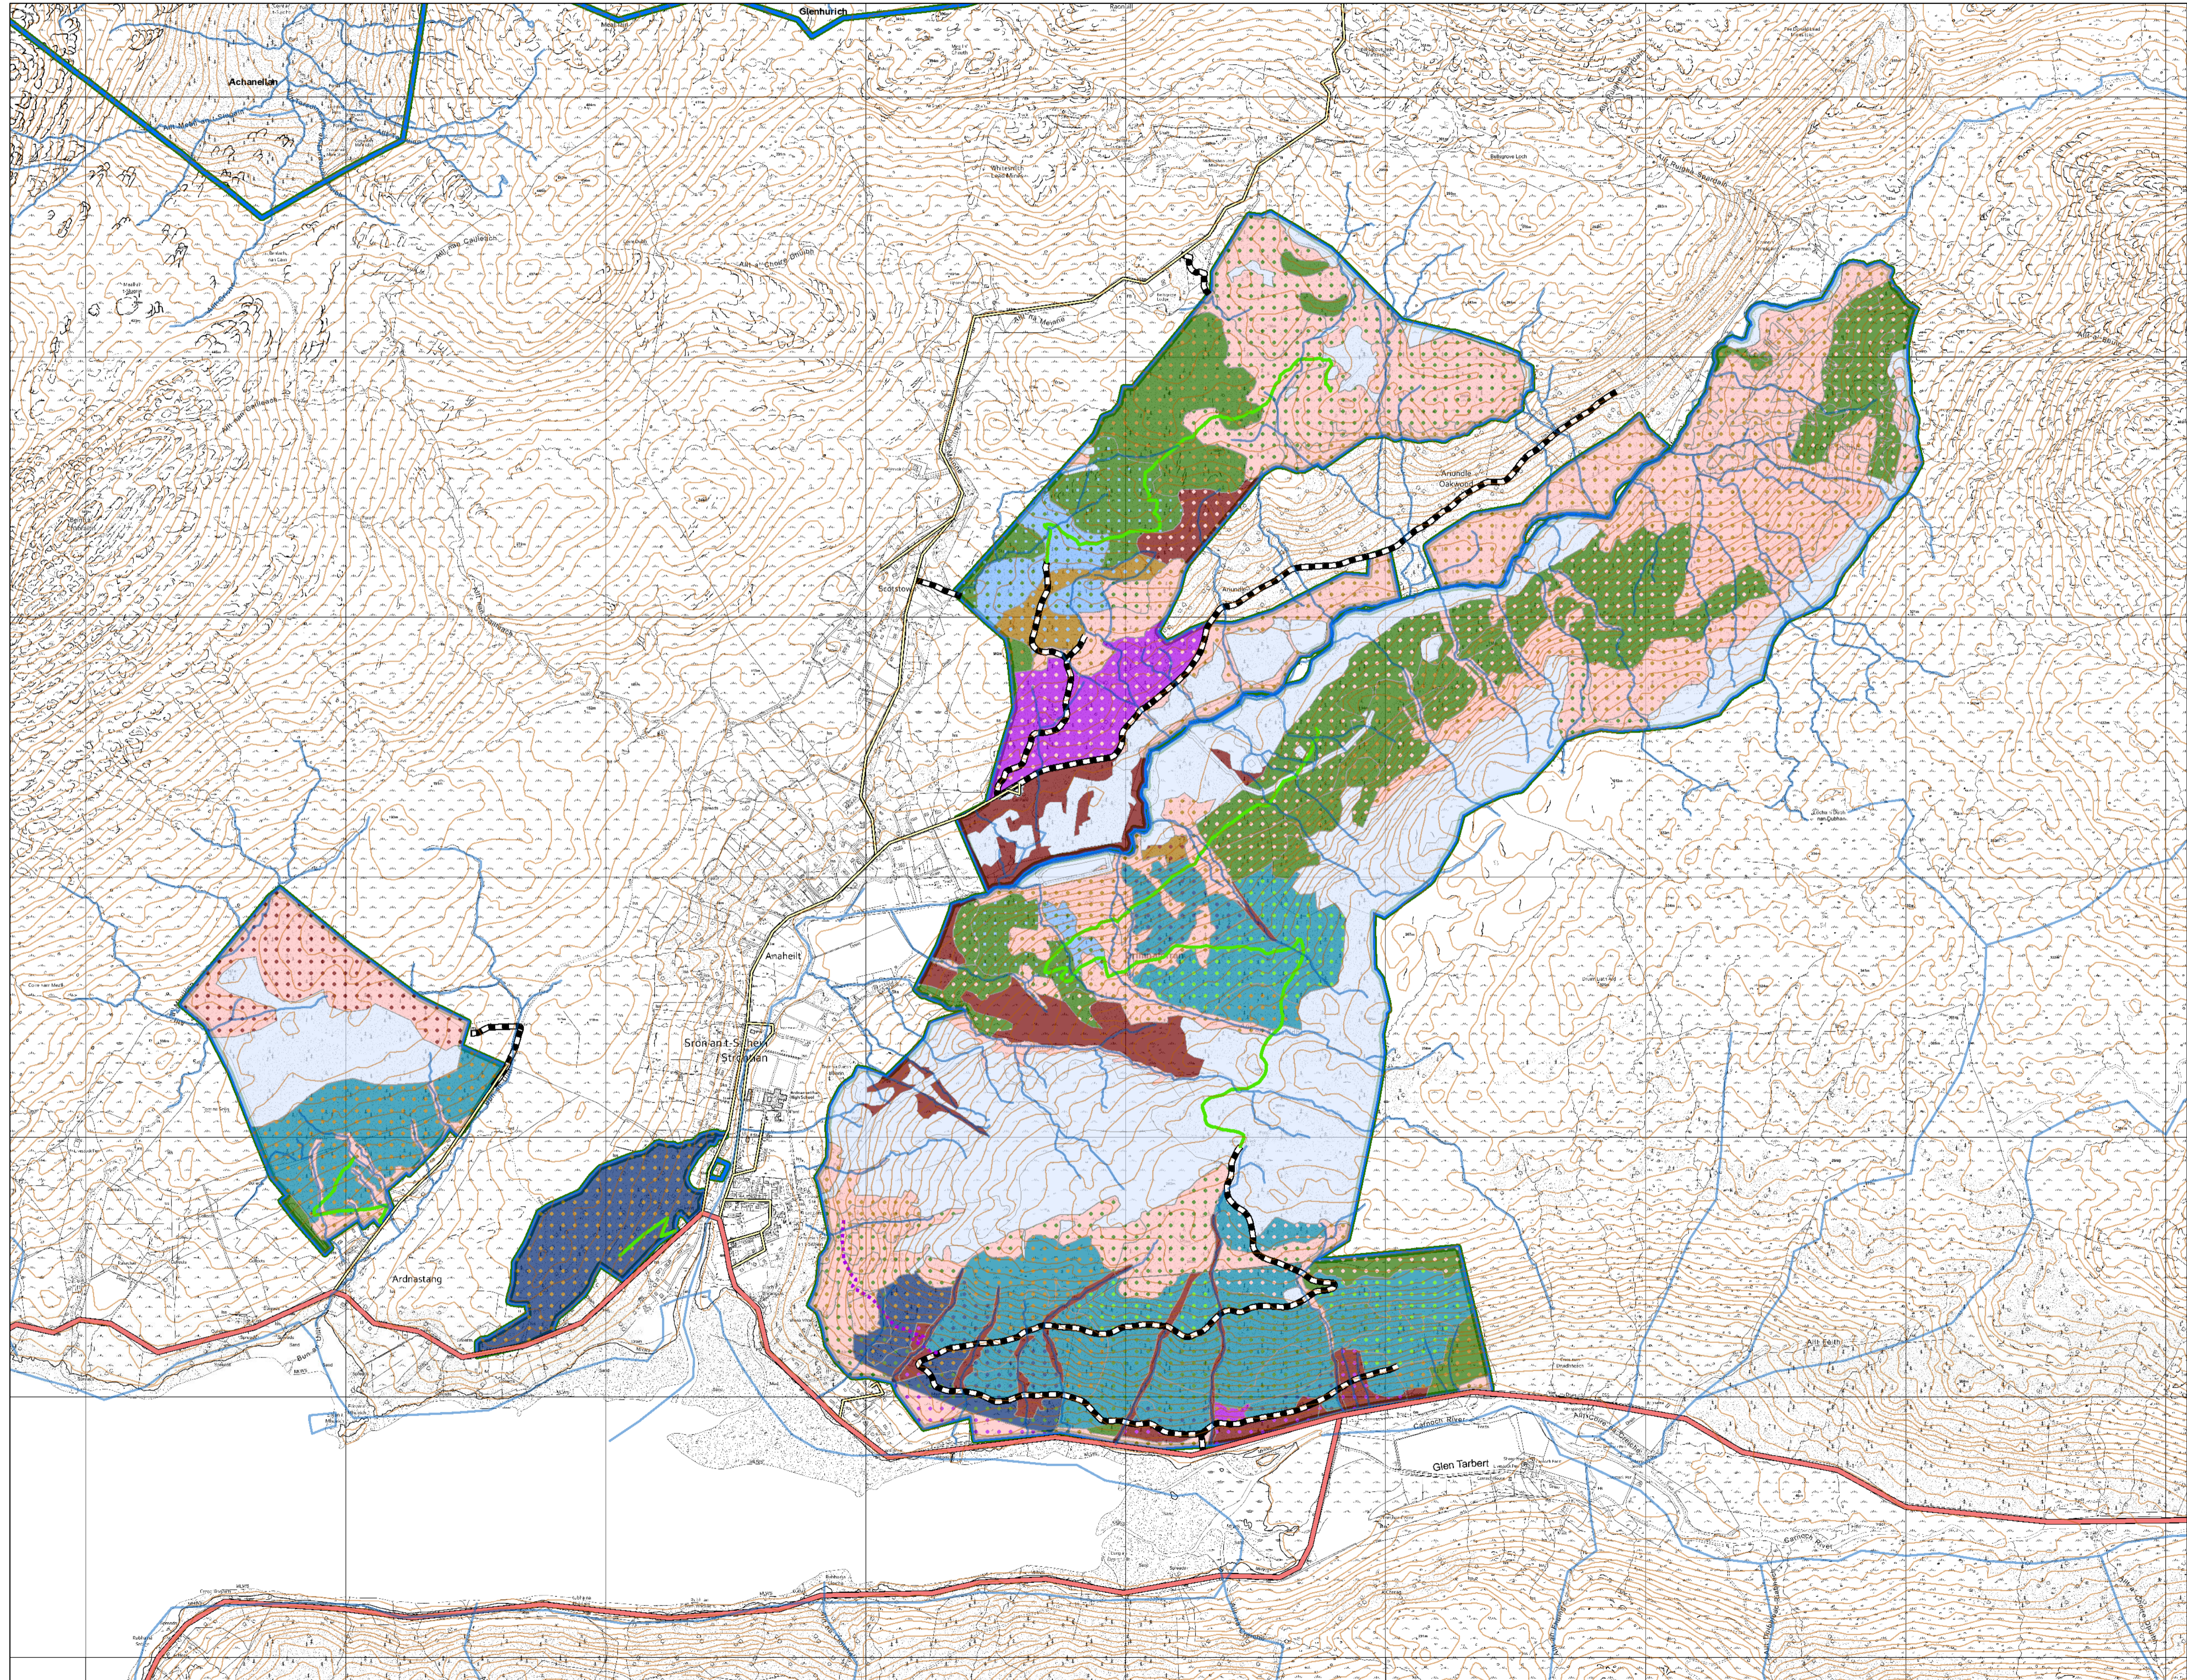

Future Restock pure & mixtures

Author: Catriona MacIannan

Scale @ A1: 1:12,500

Date: 24/08/2022

Restock Species Pure and Mixtures

- Ash
 - Beech
 - Birch
 - Douglas Fir
 - Larch
 - Lodgepole Pine
 - Norway Spruce
 - Oak
 - Native Mixed/Other Broadleaves
 - Other/Mixed Broadleaves
 - Other/Mixed Conifers
 - Scots Pine
 - Sitka Spruce
 - Open
- Species Mixture
 Main colour = Dominant species
 Dots = Secondary species
 Sitka spruce with Birch shown here

Reproduced by permission of Ordnance Survey on behalf of HMSO. © Crown copyright and database right 2022. All rights reserved. Ordnance Survey Licence number 10024925. © Bluesky International Ltd and Getmapping Plc 2022.