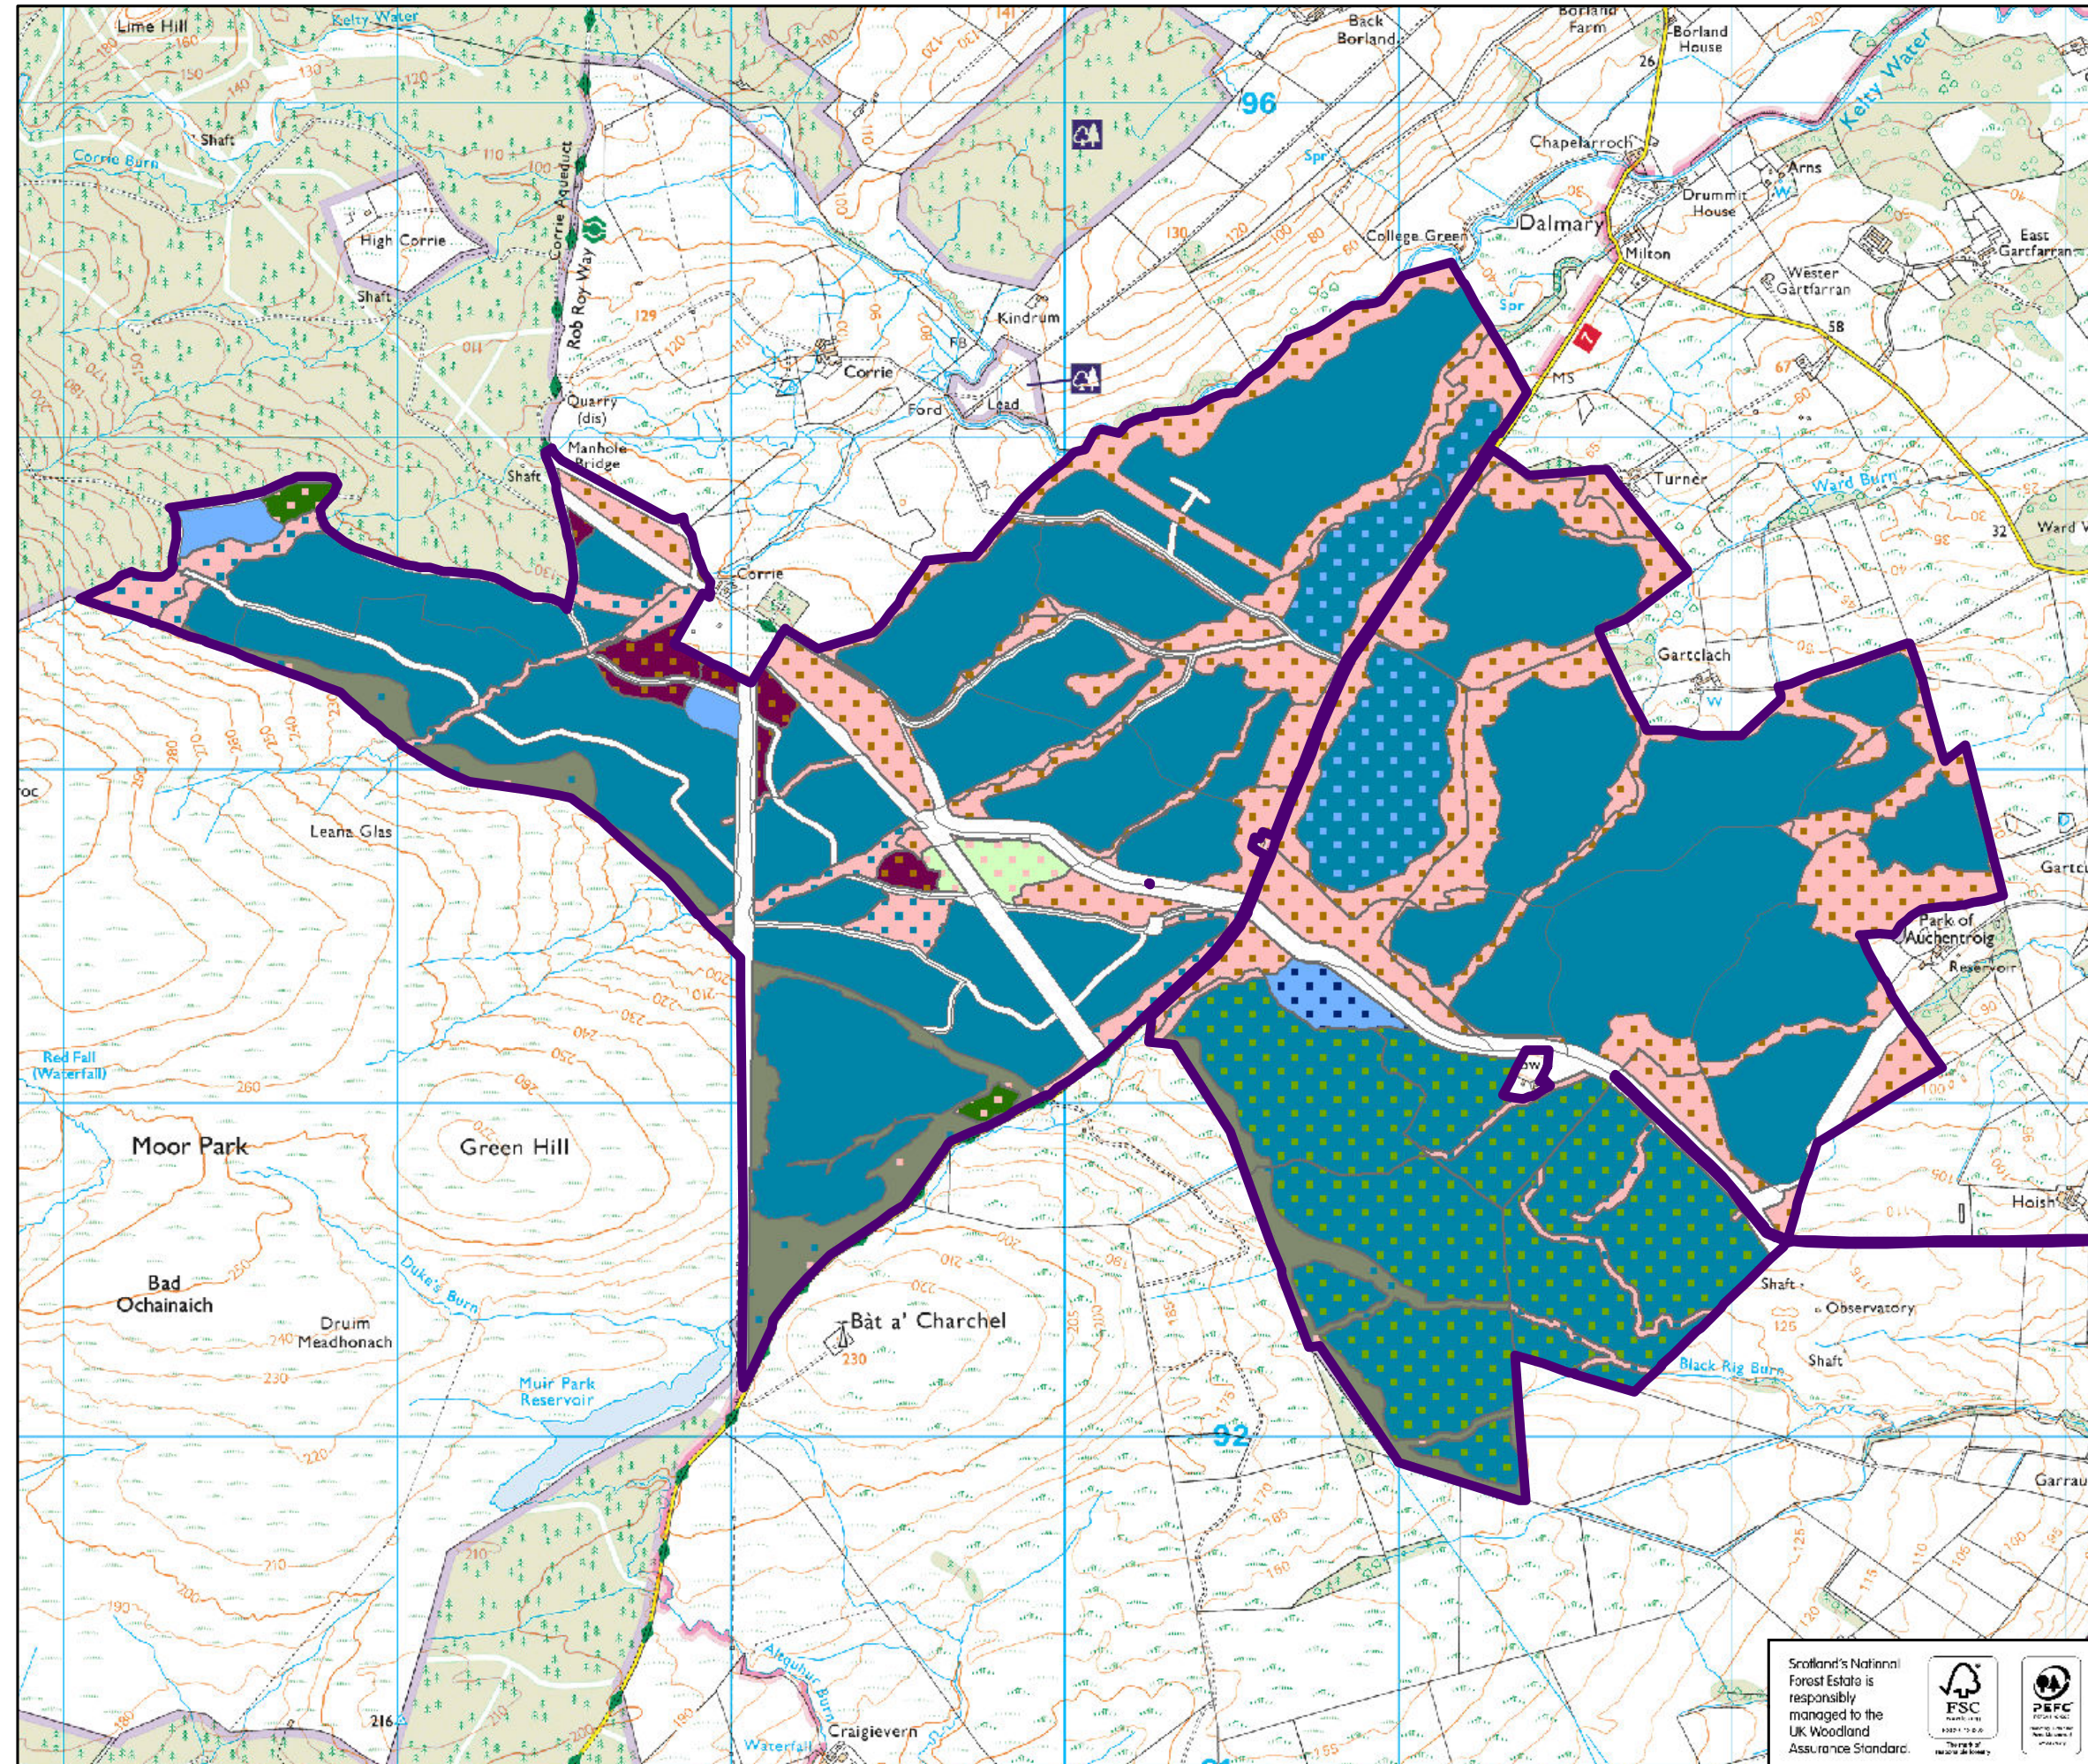

**Greenburn Land Management Plan
Future species and habitats**

- Native broadleaves
- Birch/Sitka Spruce
- Douglas Fir/Birch
- Norway spruce
- Norway Spruce/Conifer
- Norway Spruce/Sitka Spruce
- Oak/Broadleaf
- Scots Pine/Birch
- Sitka Spruce
- Sitka Spruce/Birch
- Sitka Spruce/Lodgepole Pine
- Sitka Spruce/Norway Spruce
- Open with mixed natural regeneration
- Open
- Land management plan area

1:20,000
on A3 paper

STM 07 March 2019

Scotland's National Forest Estate is responsibly managed to the UK Woodland Assurance Standard.
 

Reproduced by permission of Ordnance Survey on behalf of HMSO. © Crown copyright and database right 2018. All rights Reserved. Ordnance Survey Licence Number [100021242]