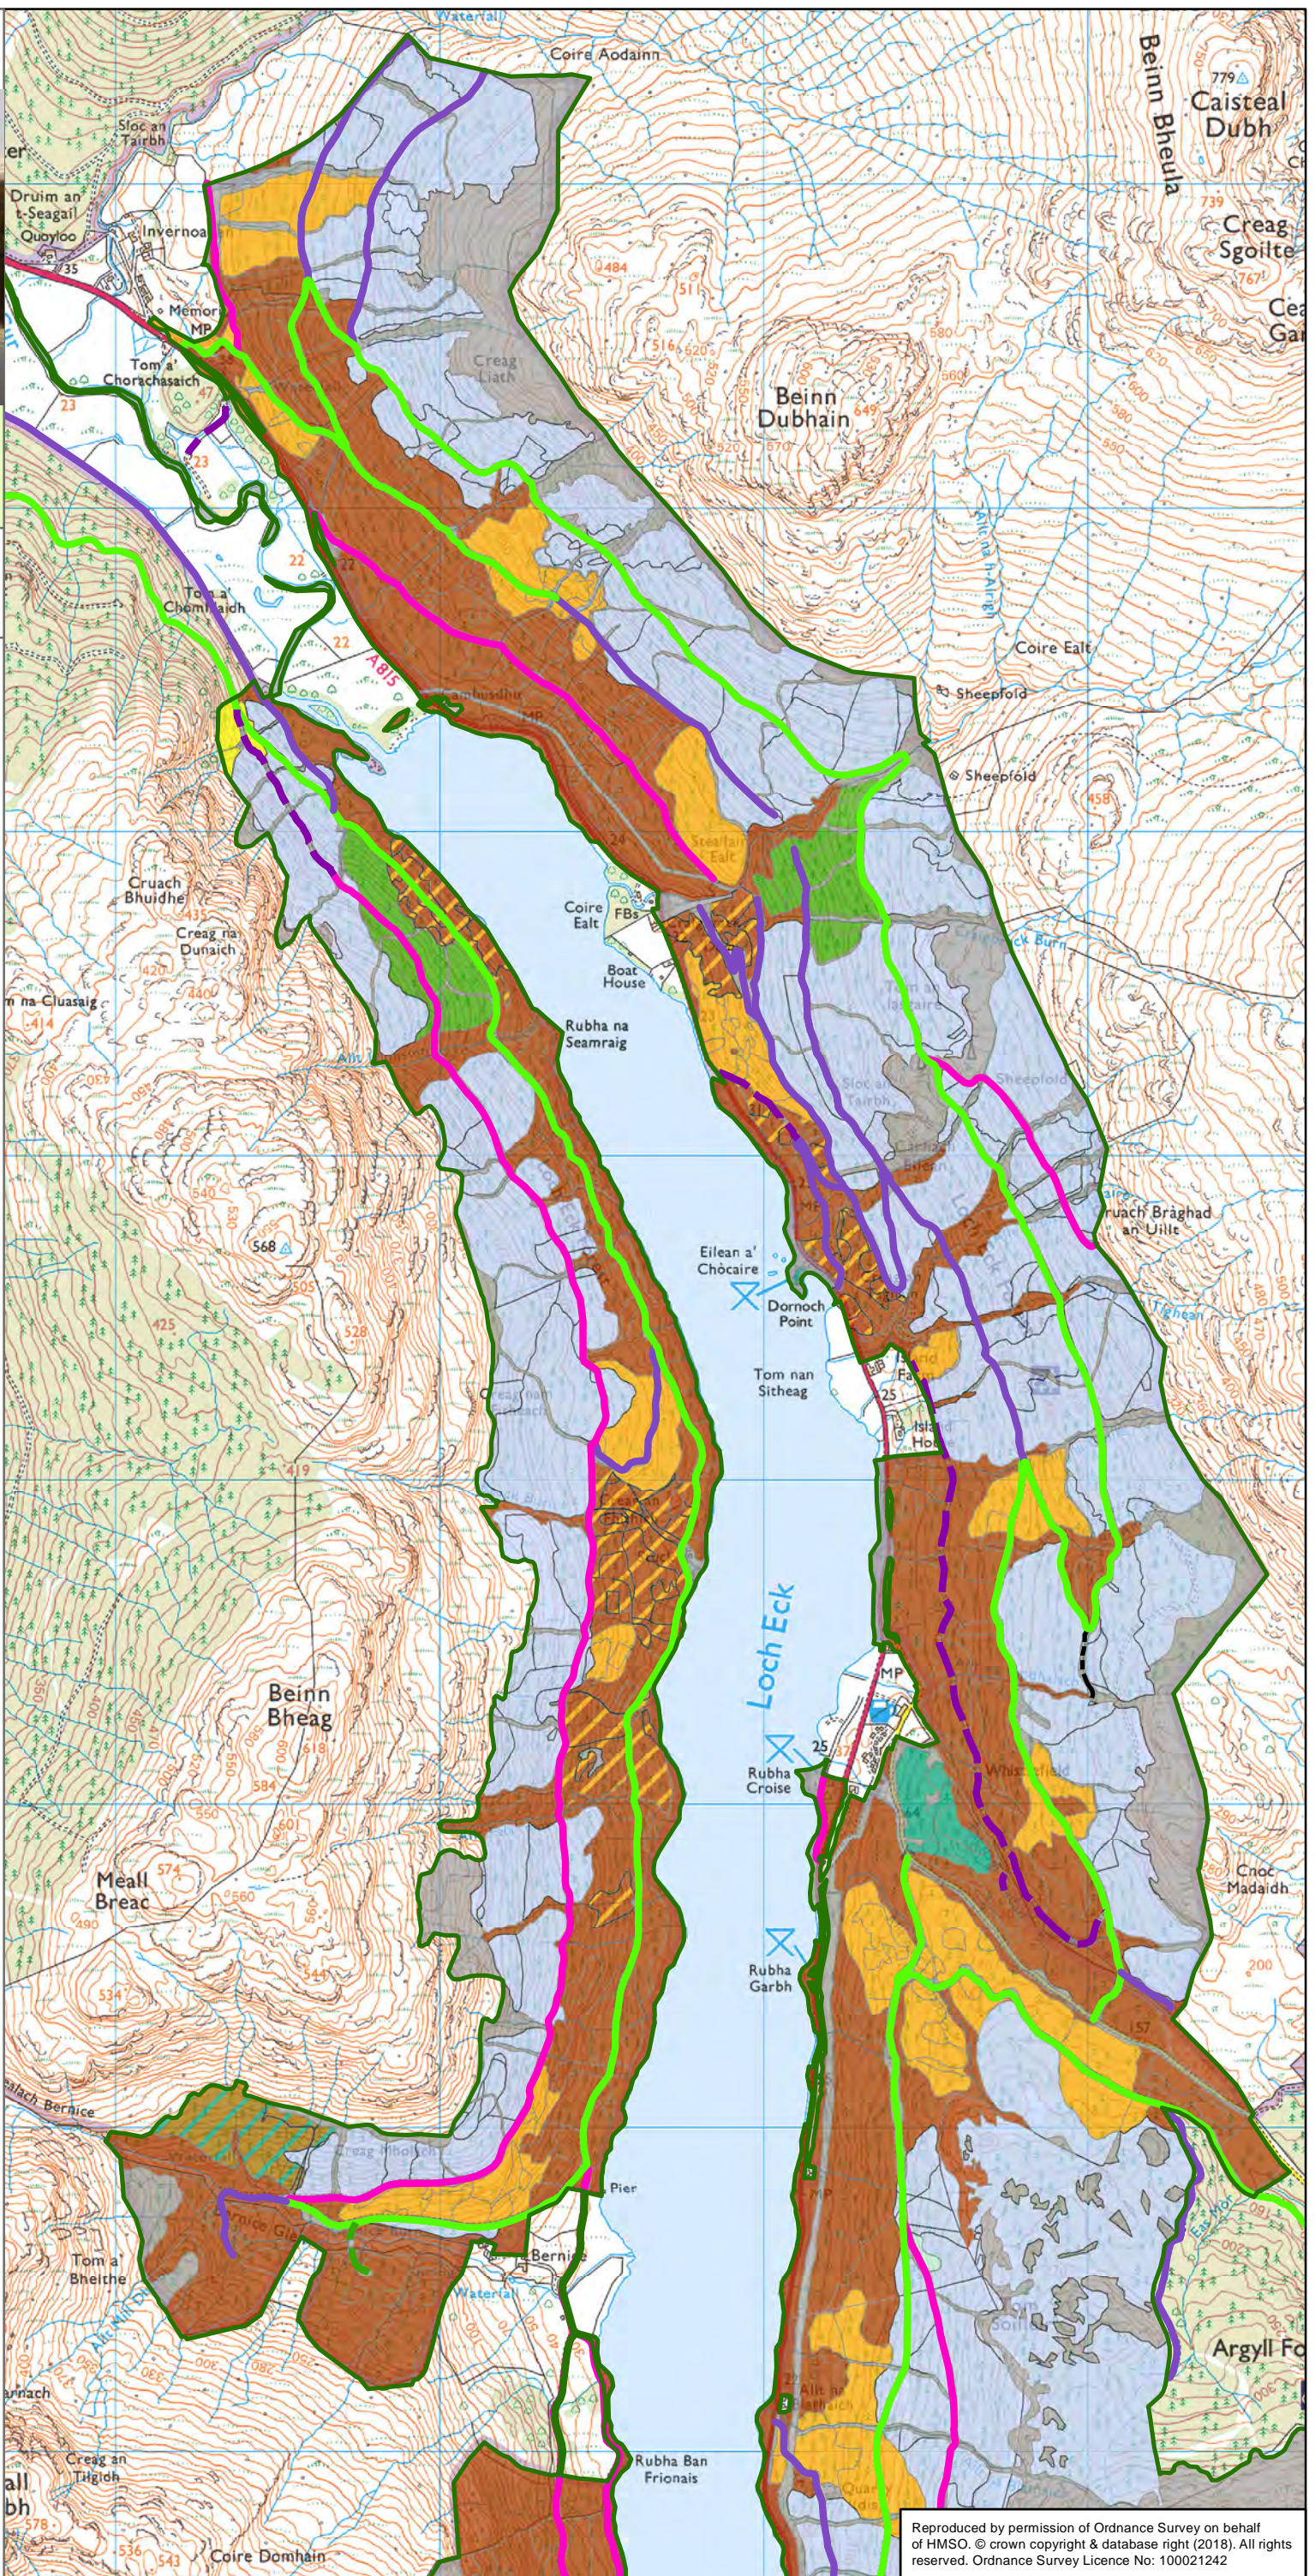

Loch Eck Land Management Plan

M13a Future Habitats & Species North

Legend

Loch_Eck_LMP_Boundary

Forest Road Class

- Class A
- Class B
- Class C
- New
- Unassigned
- Unclassified

Restock Species

- Larch (retained)
- Mixed Broadleaves (MB)
- Mixed Conifers (MC)
- MB/MC
- Norway Spruce
- Successional
- Scots Pine (SP)
- SP/MB
- Sitka Spruce

Scottish Forestry
Coilltearachd na h-Alba

LAND MANAGEMENT PLAN

Map relevant to: Loch Eck
Ref. No.: LMP-04-2019
Map: 13a Future Habitat North

Owner/Lessee
Signature: _____
Date: _____

On behalf of Scottish Forestry
Signature: *B. Baird*
Date: 28/07/2020

08/04/2018

Scale: 1:20,000 @ A3

Reproduced by permission of Ordnance Survey on behalf of HMSO. © crown copyright & database right (2018). All rights reserved. Ordnance Survey Licence No: 100021242