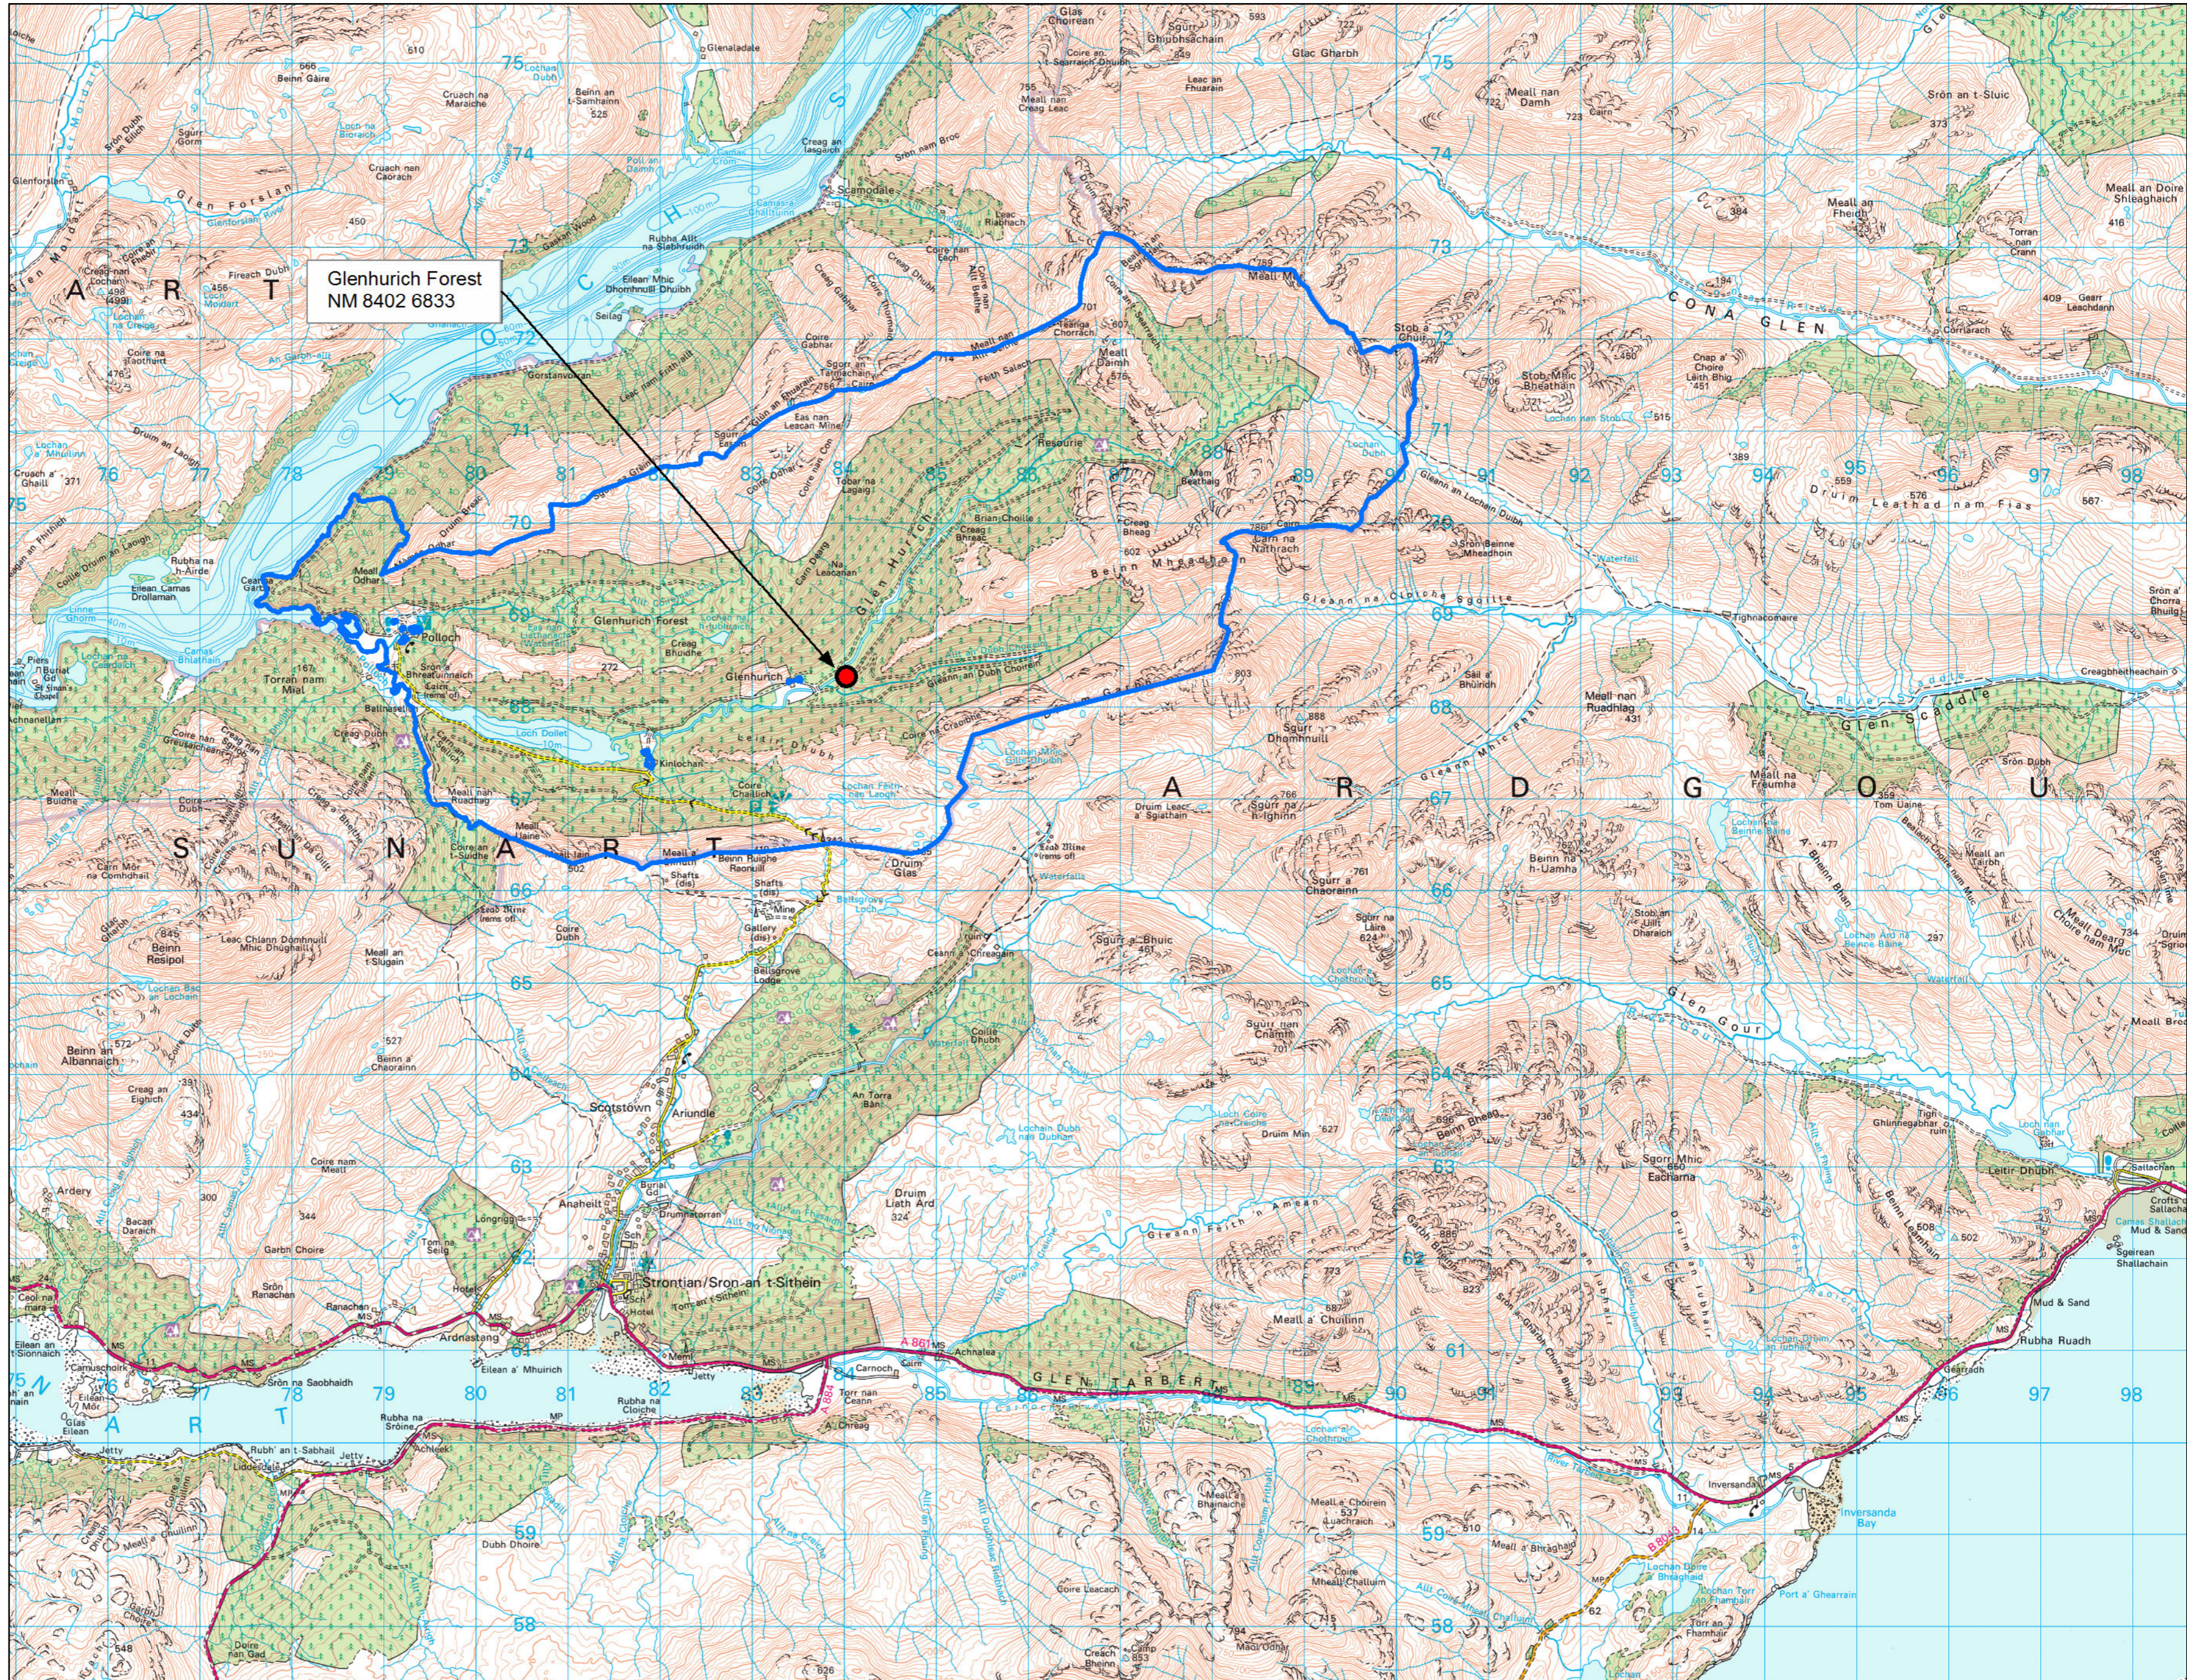

### Glenhurich Forest

Author: Catriona MacIannan

Scale @ A2: 1:50,000

Date: 01/11/2022

### Legend

#### Land Management Plan Areas

-  Land Management Plan Areas

0 0.3250.65 1.3 1.95 2.6 km

Reproduced by permission of Ordnance Survey on behalf of HMSO.  
© Crown copyright and database right 2022. All rights reserved.  
Ordnance Survey Licence number 100024925.  
© Getmapping Plc and Bluesky International Limited 2022.