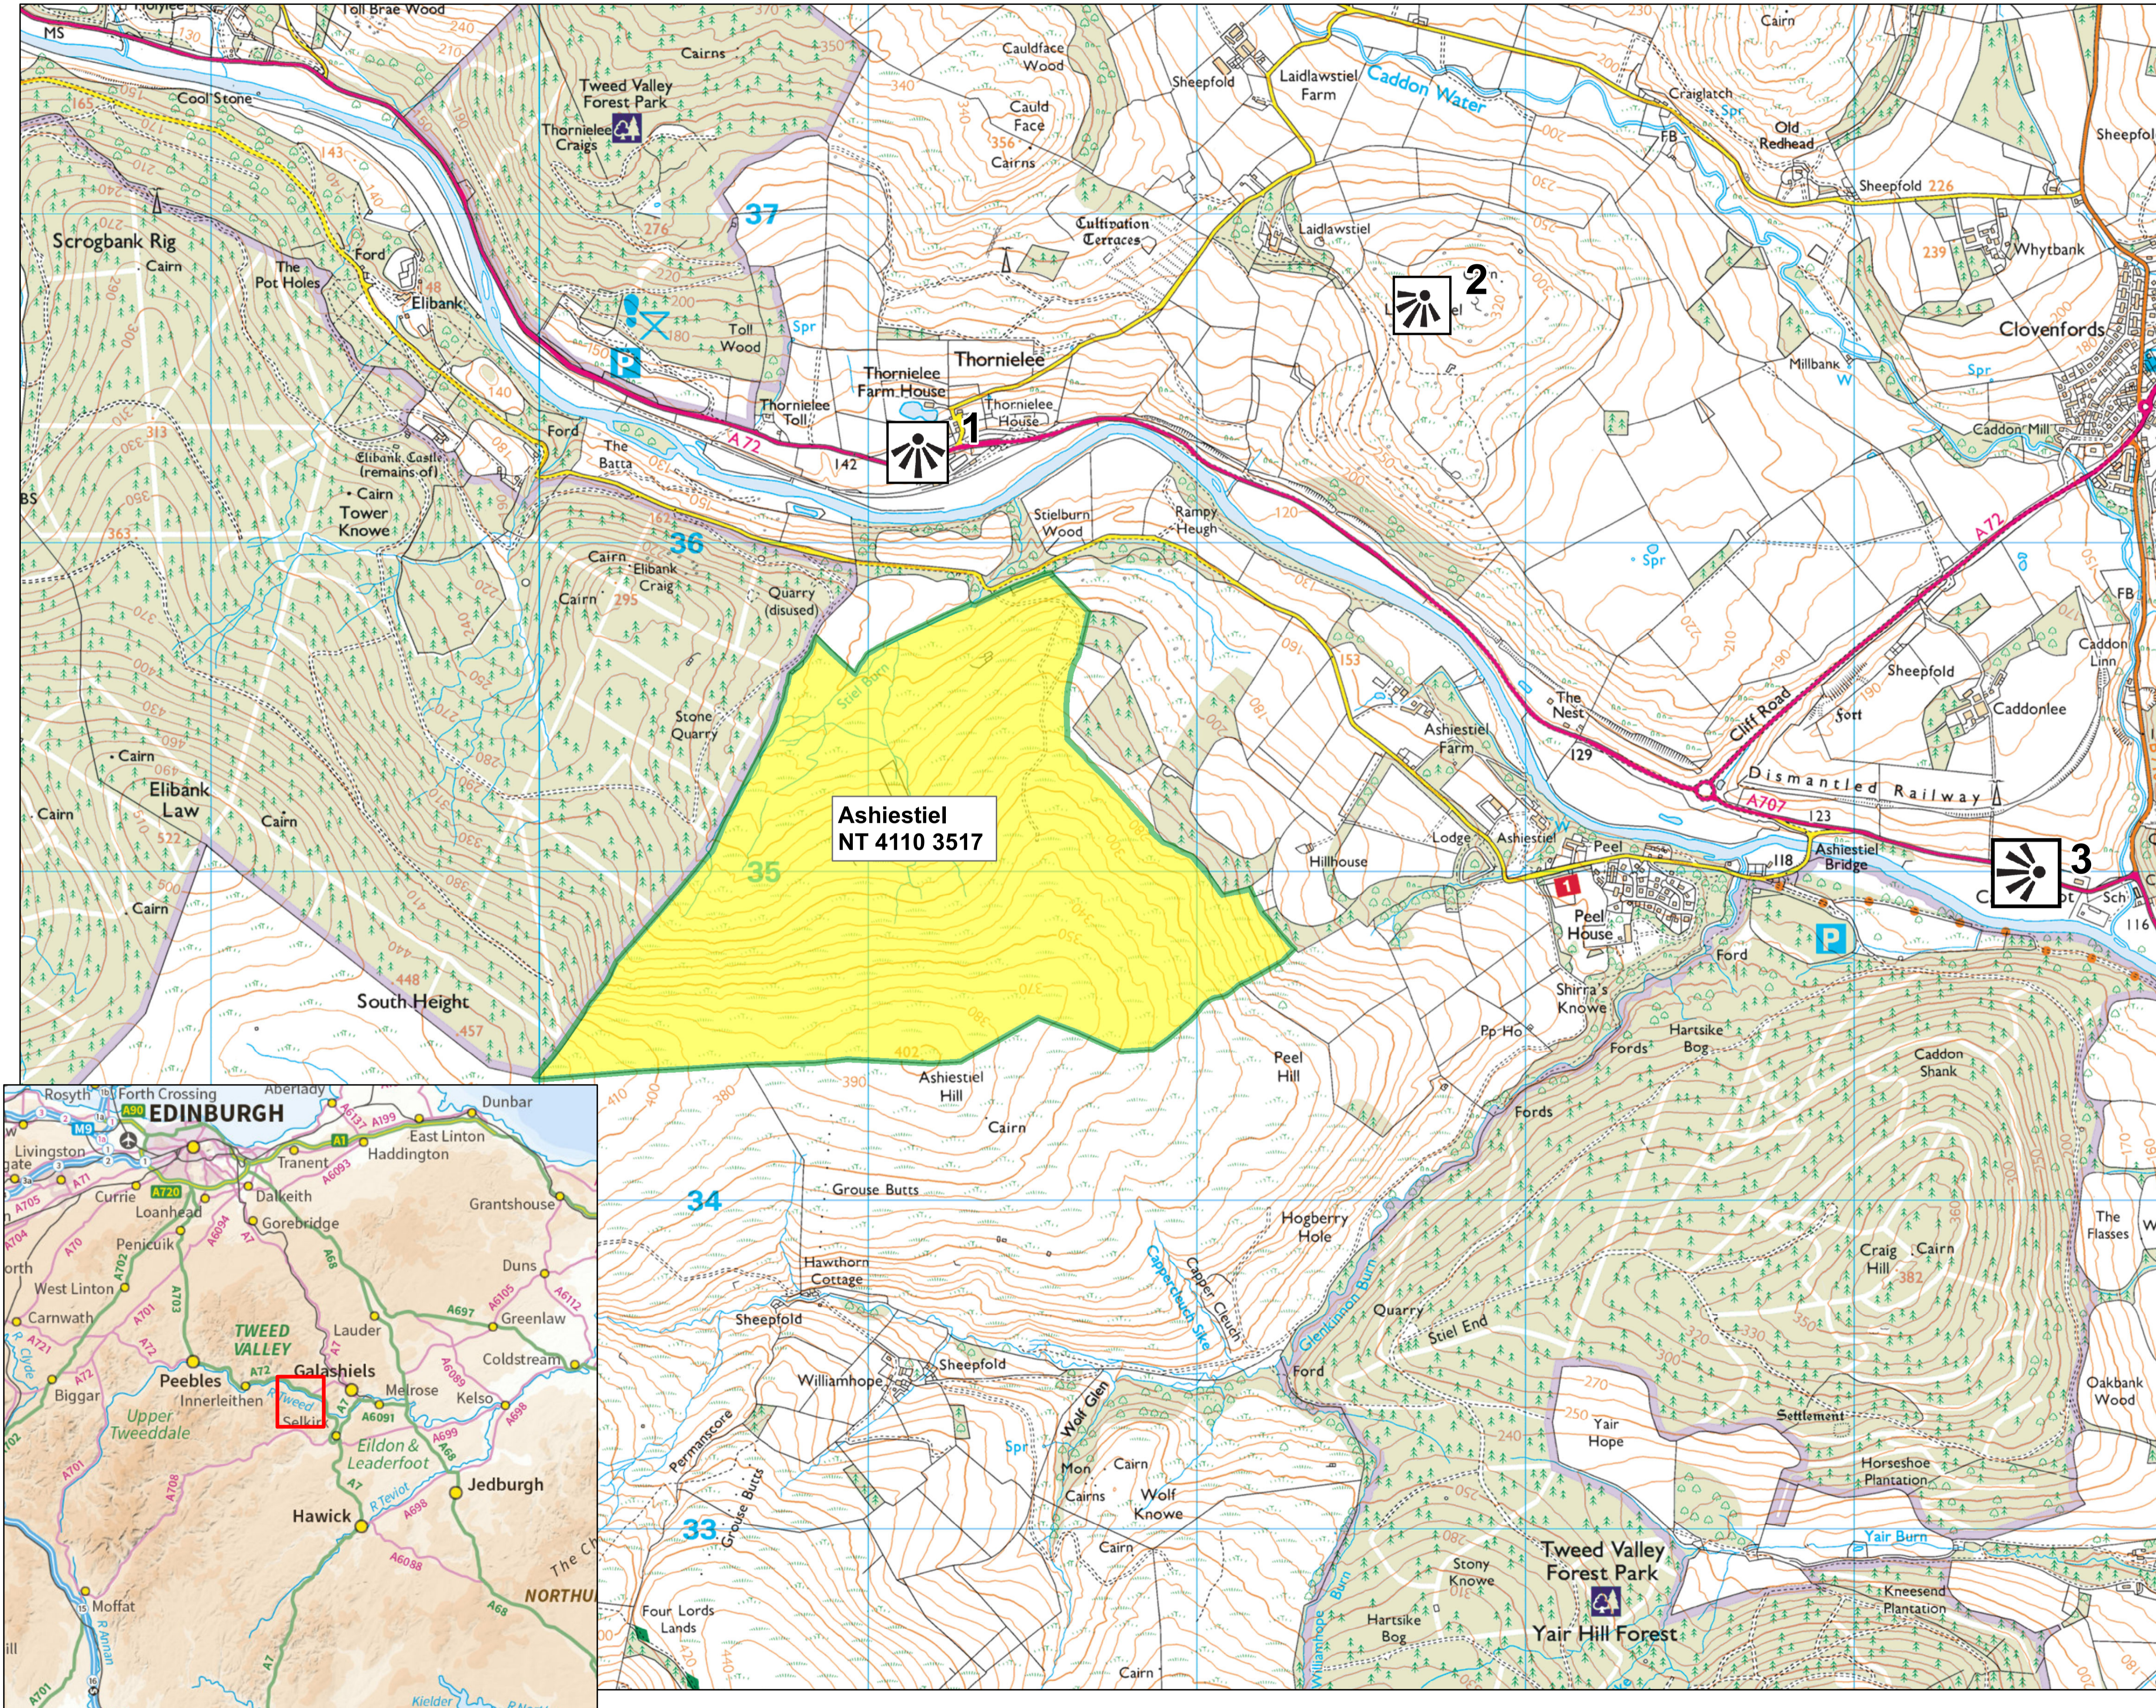

**Ashiestiel
Map 1:
Location**

Author: Tom Harvey

Scale @ A1: 1:10,000

Date: 13/05/2021

Reproduced by permission of Ordnance Survey on behalf of HMSO. © Crown copyright and database right [2021]. All rights reserved. Ordnance Survey Licence number [100021242]. © Getmapping Plc and Bluesky International Limited 2021.