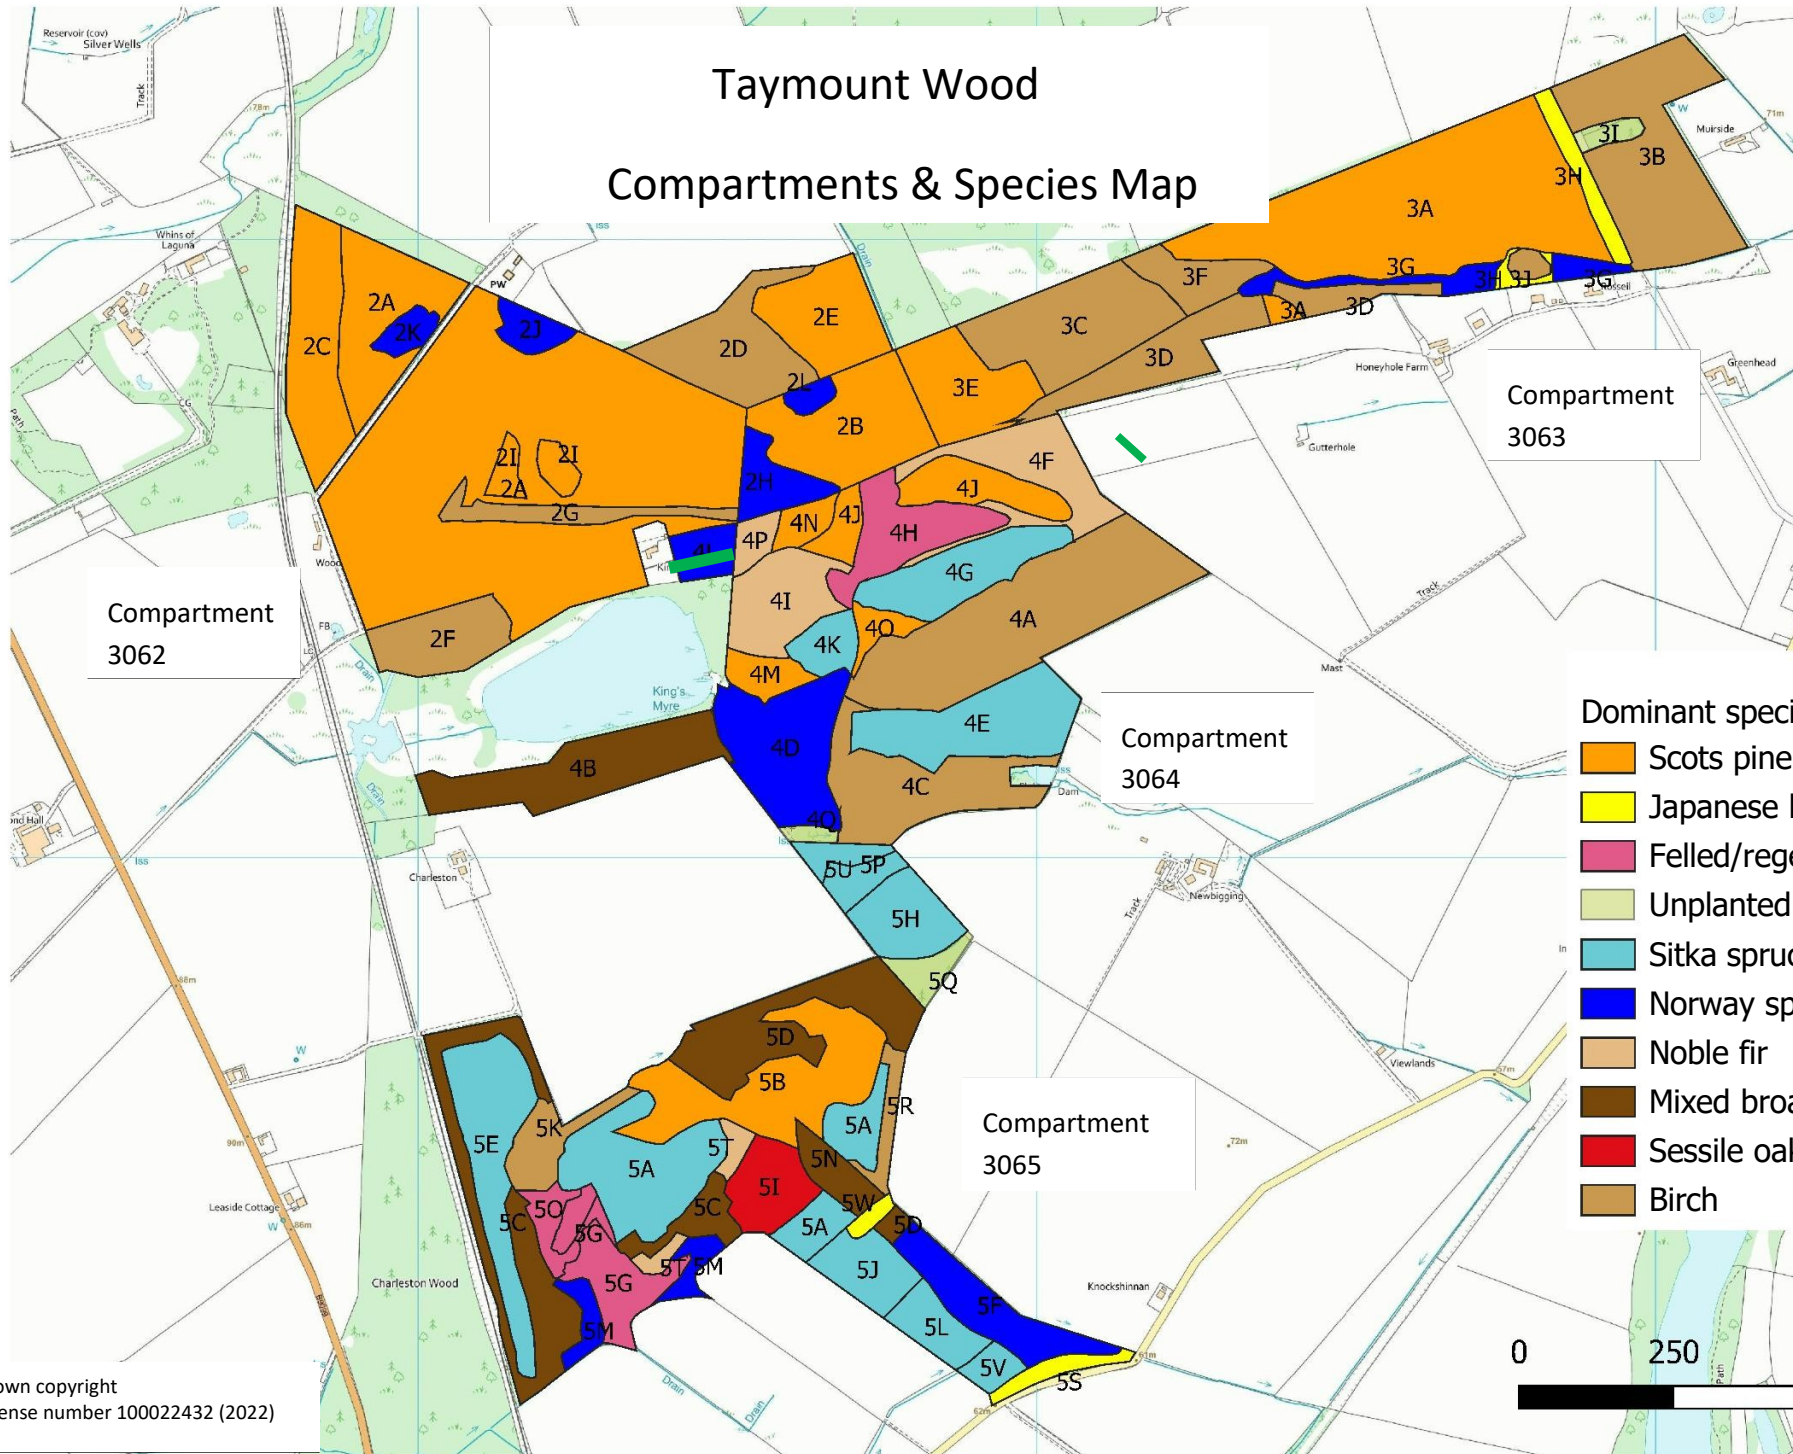

Taymount Wood

Compartments & Species Map

North

Compartment 3062

Compartment 3063

Compartment 3064

Compartment 3065

Dominant species

- Scots pine
- Japanese larch
- Felled/regen
- Unplanted
- Sitka spruce
- Norway spruce
- Noble fir
- Mixed broadleaves
- Sessile oak
- Birch