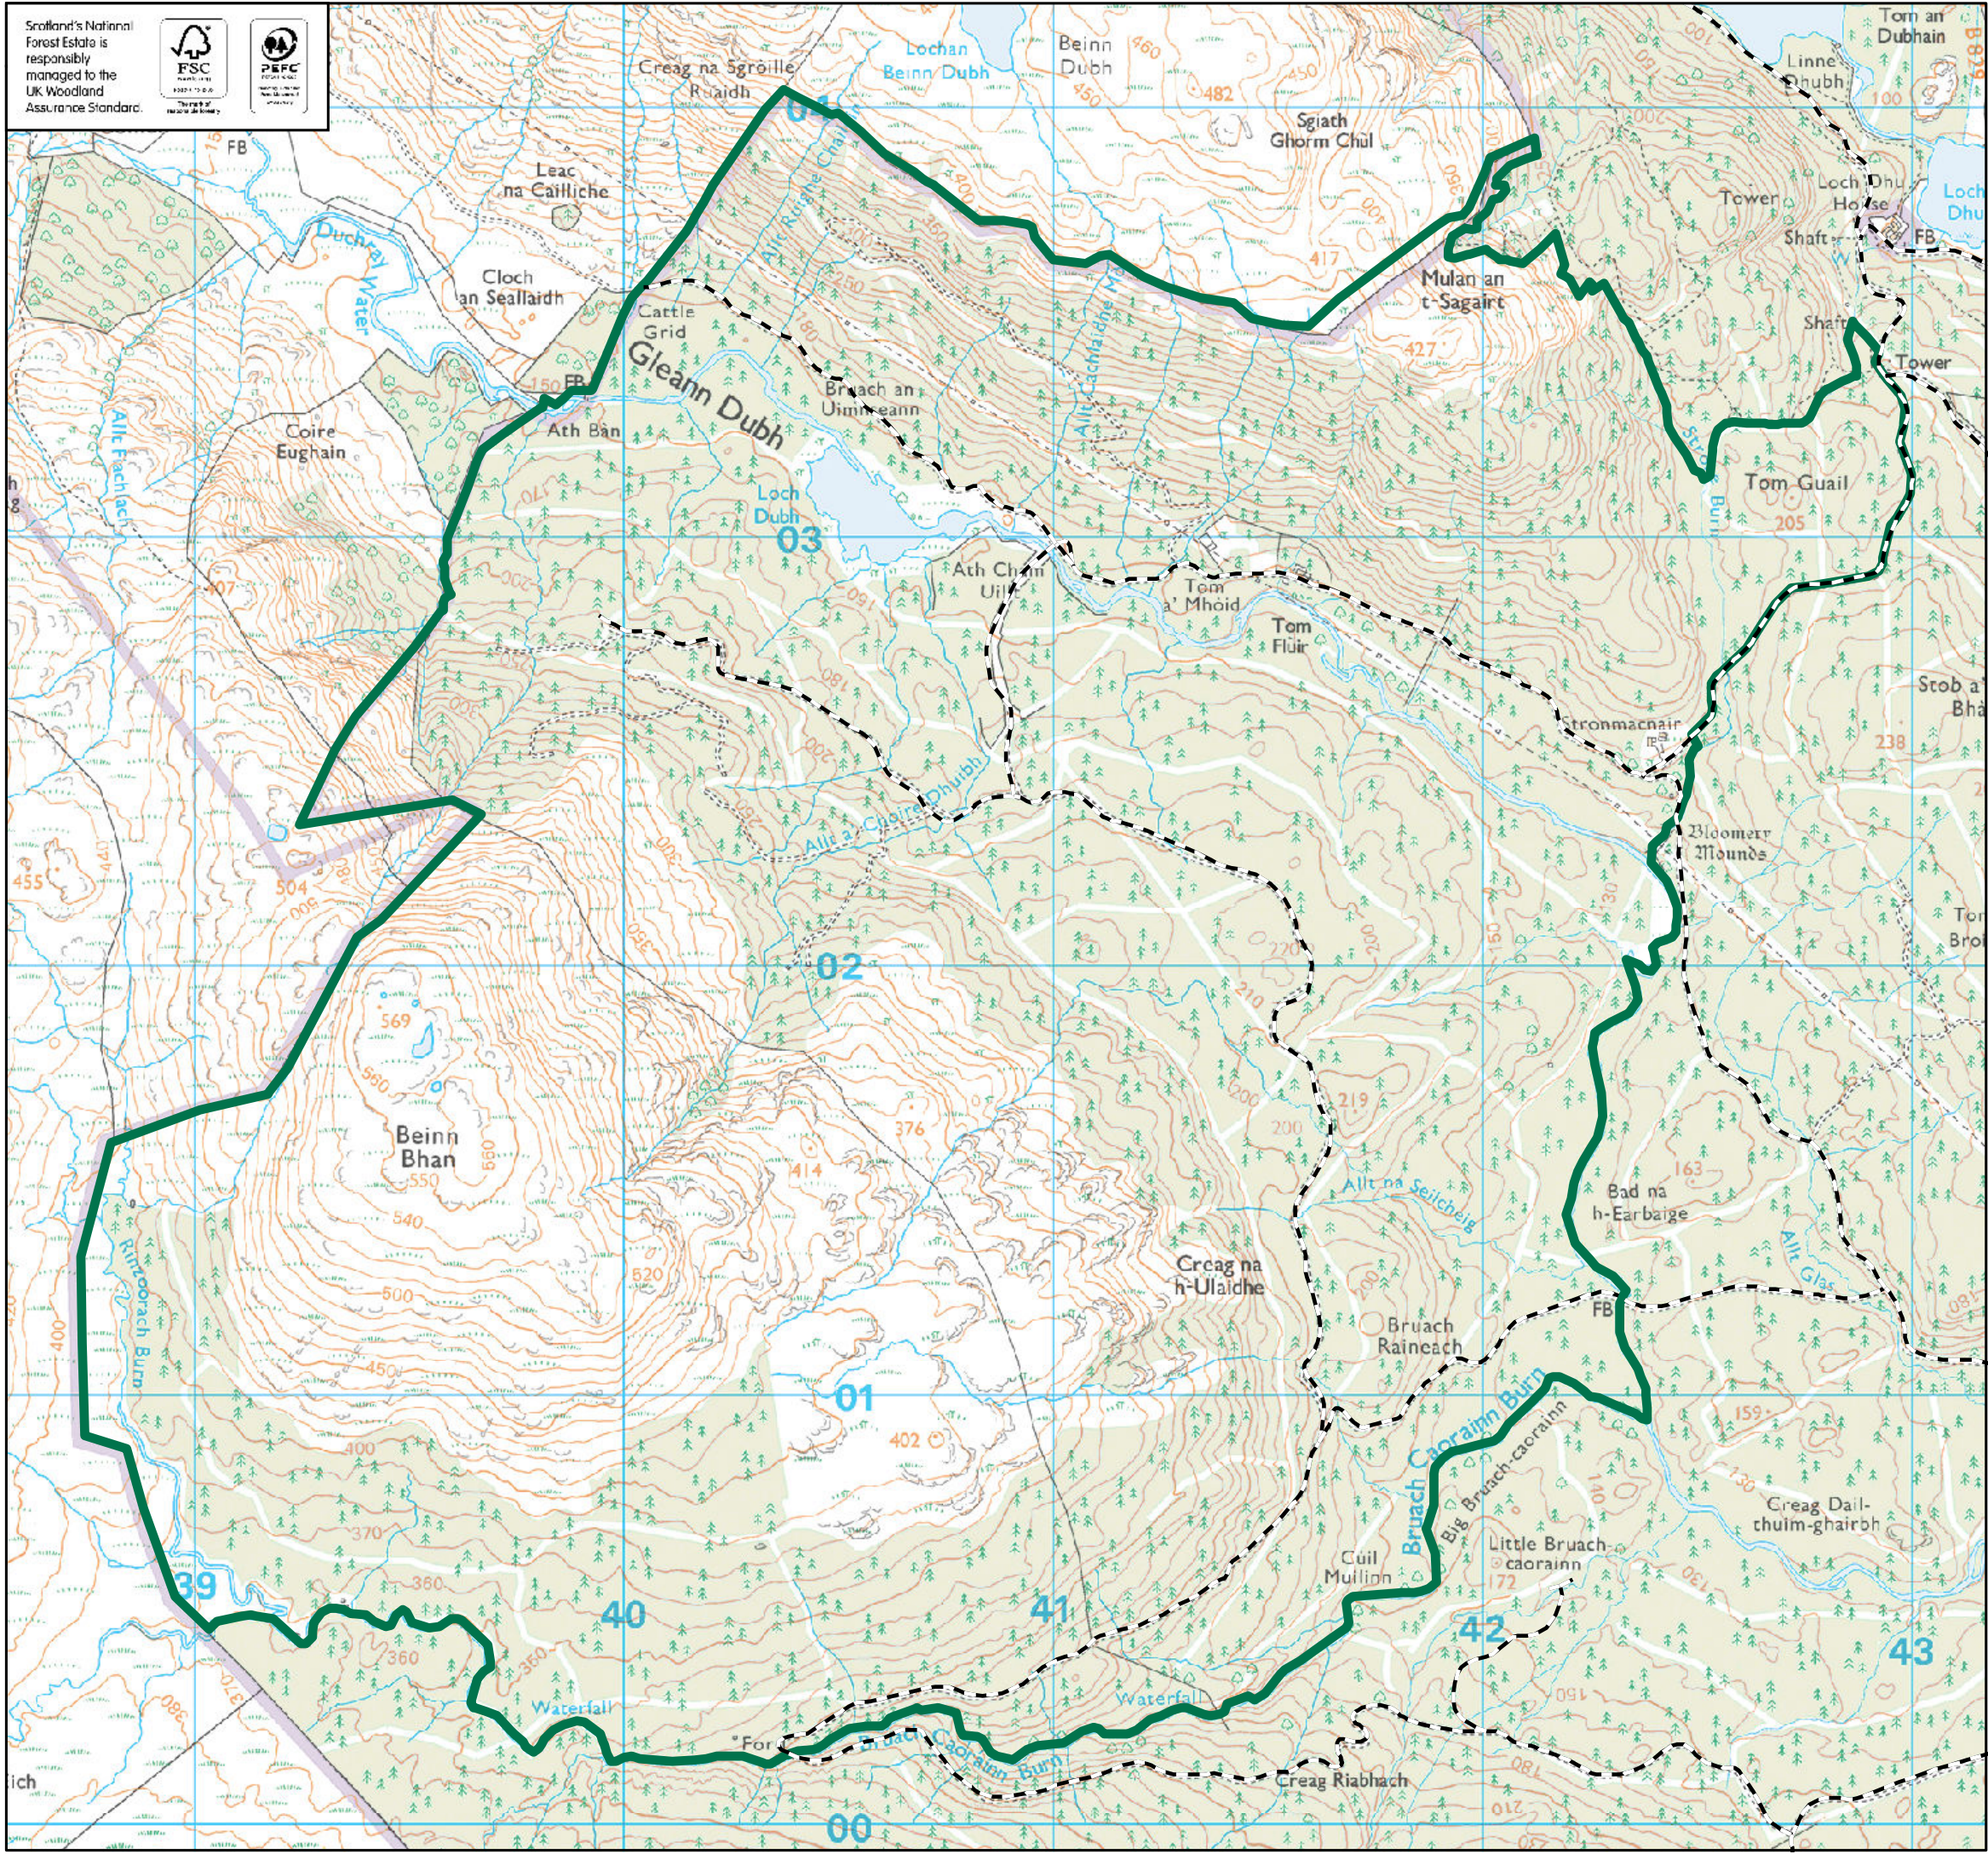

Beinn Bhan

Topography

-  Forest roads
-  Land management plan area

1:15,000
0 500
Meters
on A3 paper

Reproduced by permission of Ordnance Survey on behalf of HMSO. © Crown copyright and database right [2016]. All rights reserved. Ordnance Survey Licence number [100021242]