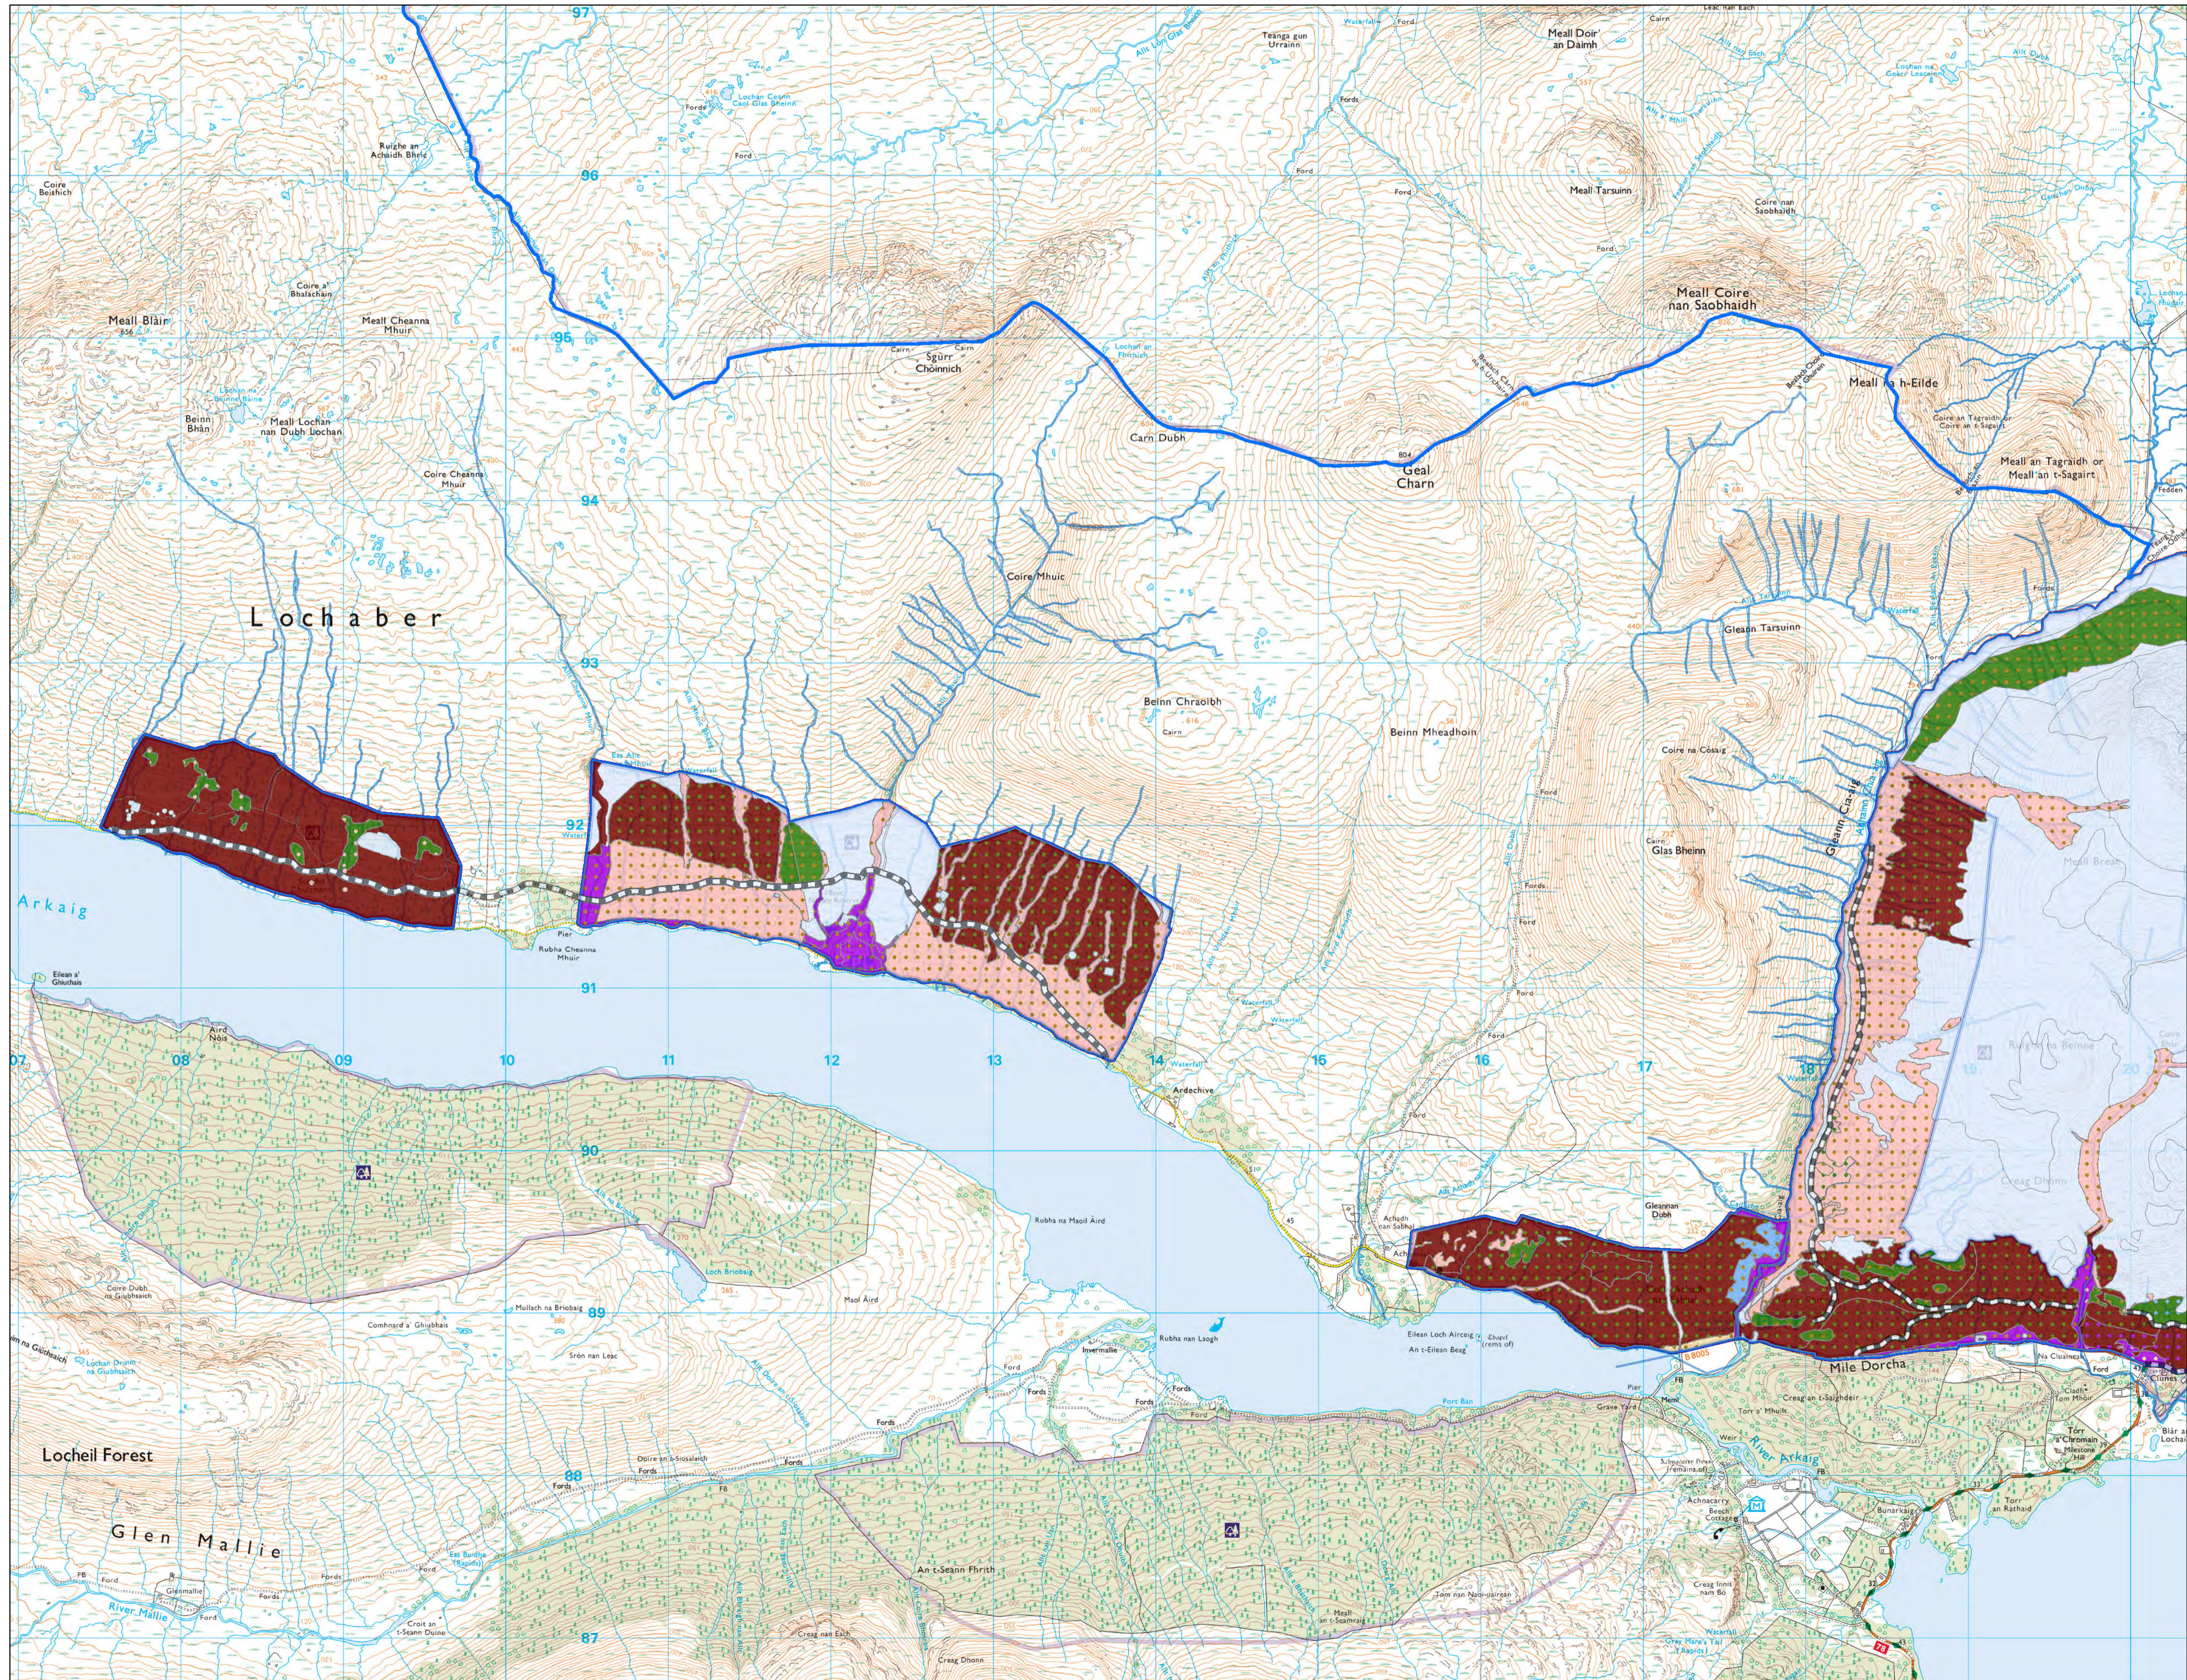

Future restock

Author: Catriona MacIannan

Scale @ A1: 1:20,000

Date: 14/05/2024

Restock Species Pure and Mixtures

- Ash
 - Beech
 - Birch
 - Douglas Fir
 - Larch
 - Lodgepole Pine
 - Norway Spruce
 - Oak
 - Native Mixed/Other Broadleaves
 - Other/Mixed Broadleaves
 - Other/Mixed Conifers
 - Scots Pine
 - Sitka Spruce
 - Open
- Species Mixture
- Main colour = Dominant species
 - Dots = Secondary species
 - Sitka spruce with Birch shown here

Reproduced by permission of Ordnance Survey on behalf of HMSO. © Crown copyright and database right 2024. All rights reserved. Ordnance Survey Licence number 10024925. © Bluesky International Ltd and Getmapping Plc 2024.