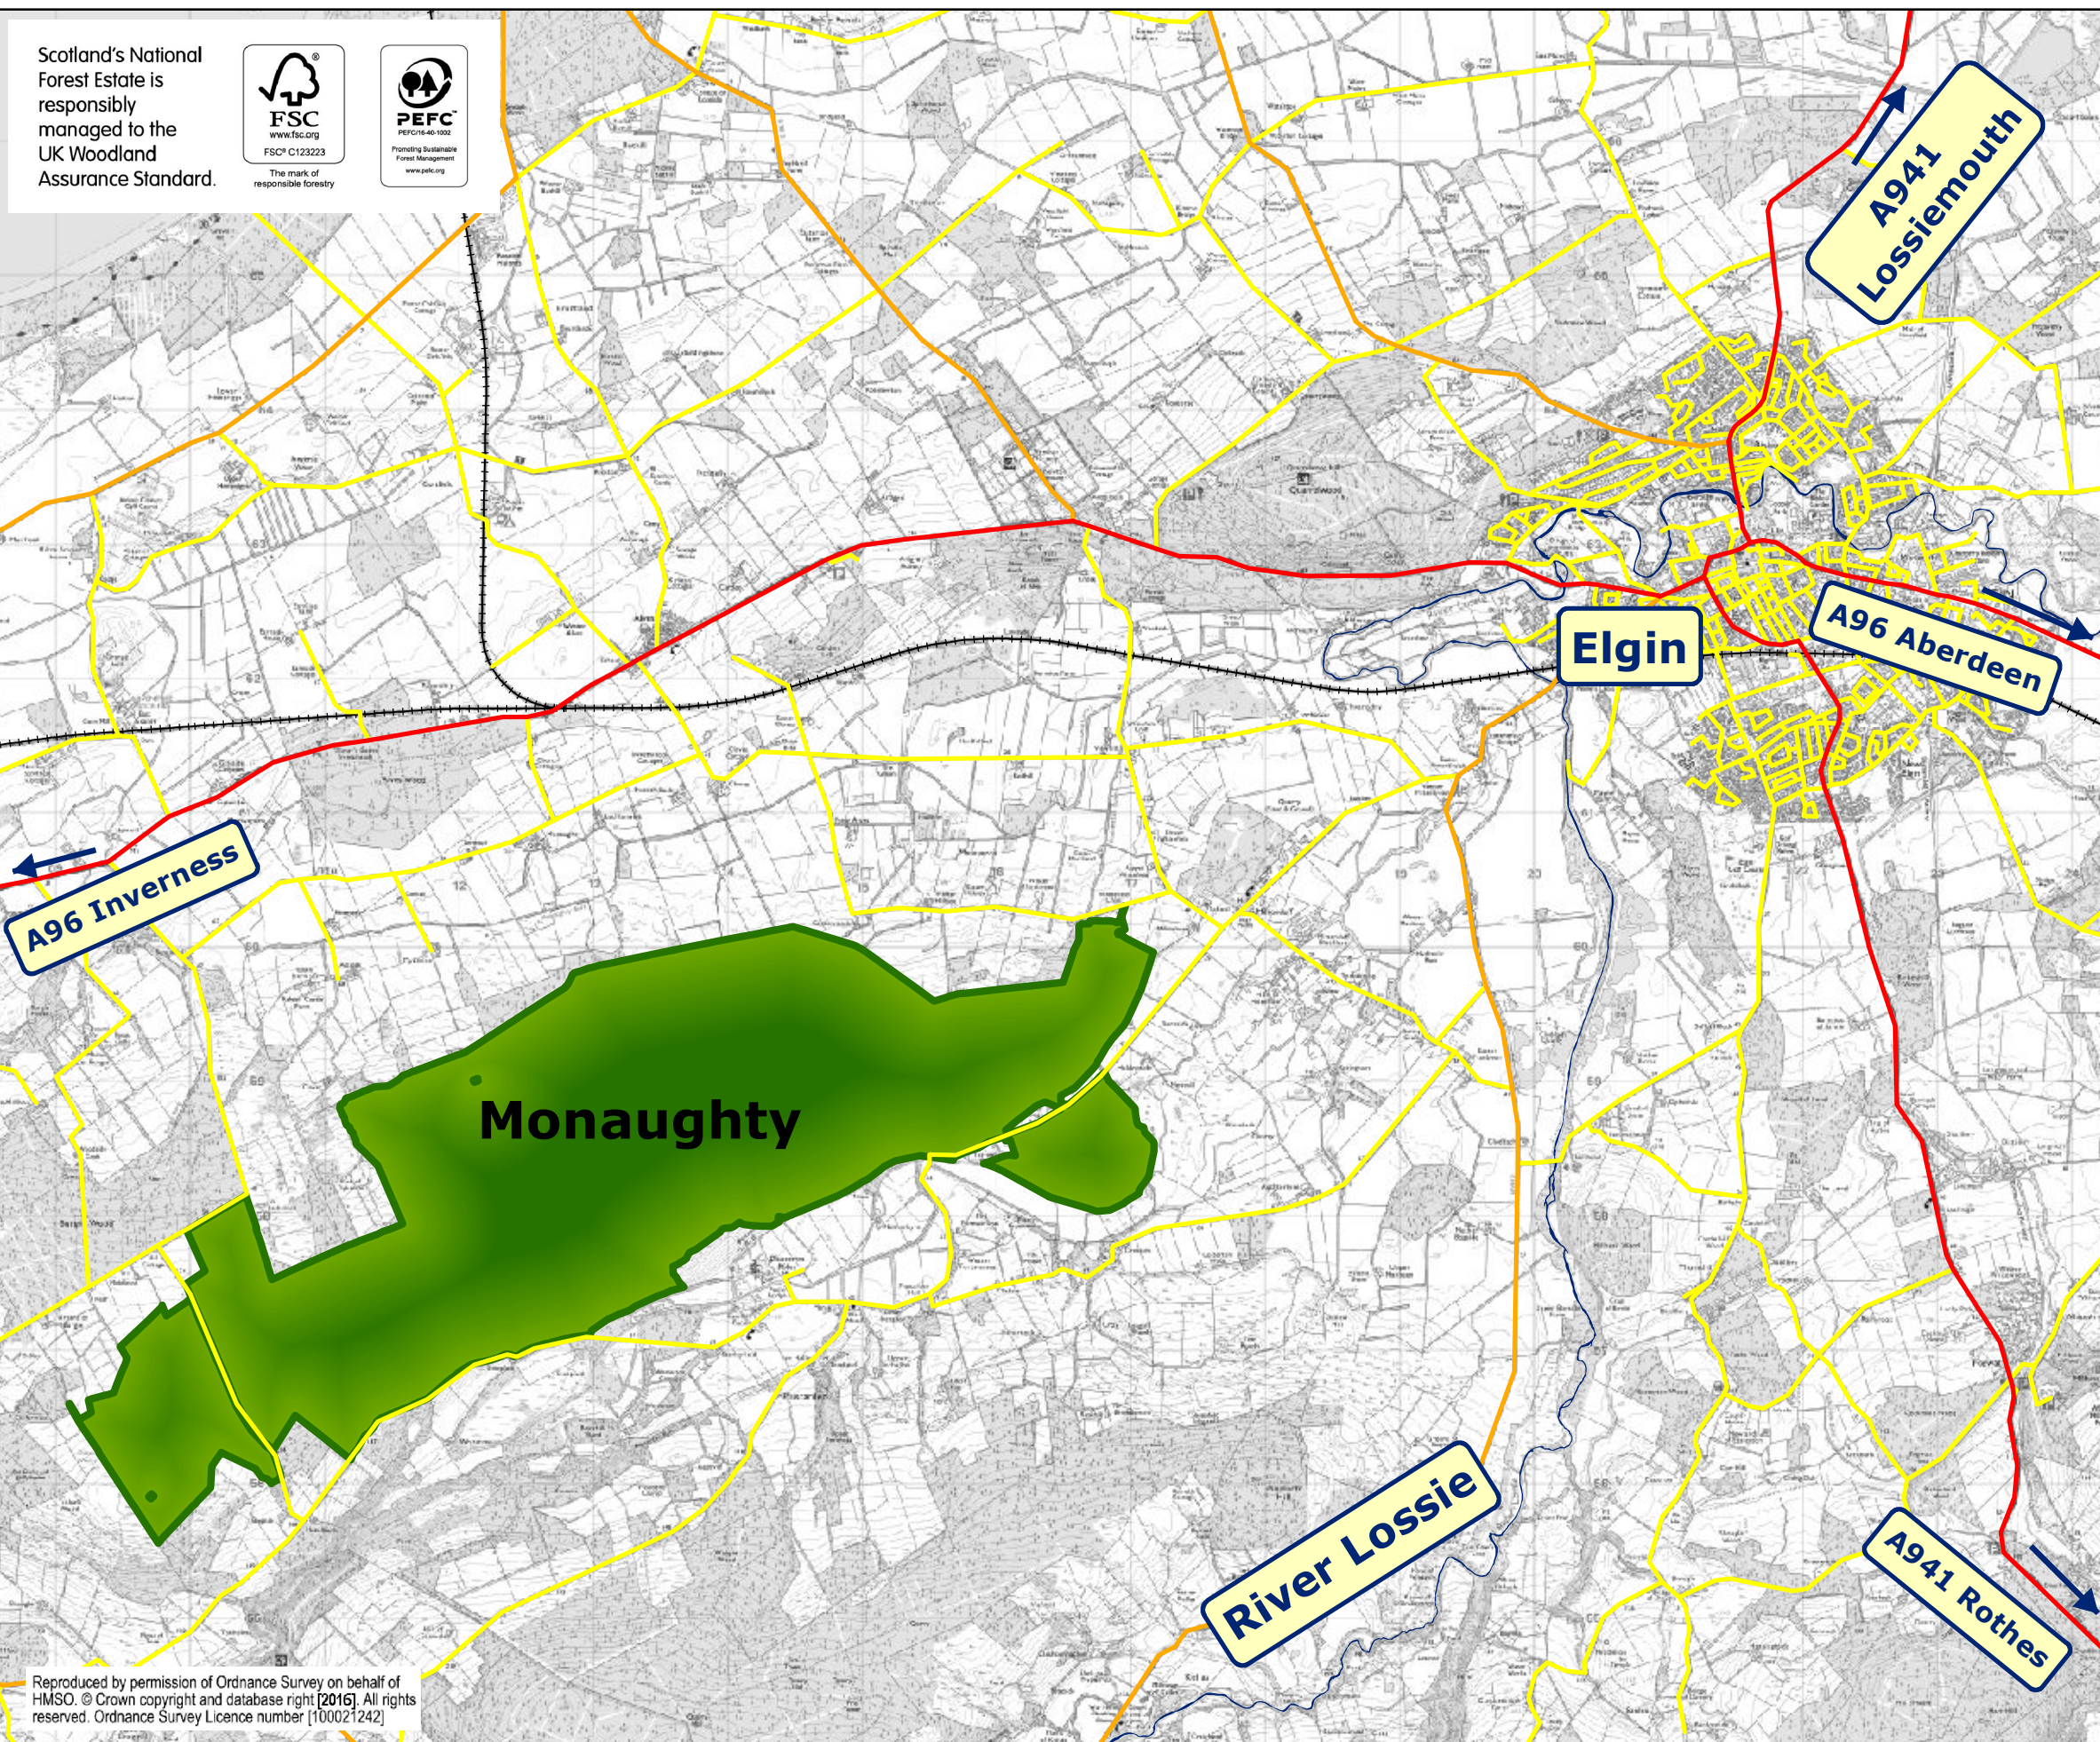

Moray & Aberdeenshire
Forest District
Monaughty

Map 1 Location

O.S. Grid Ref NJ 129582

Date March 2015

Scale: 1:50,000 @A3

-  Monaughty
-  A road
-  B road
-  Minor road

Scotland's National Forest Estate is responsibly managed to the UK Woodland Assurance Standard.

 FSC
www.fsc.org
FSC® C123223
The mark of responsible forestry

 PEFC
PEFC® 40-1002
Promoting Sustainable Forest Management
www.pefc.org

Reproduced by permission of Ordnance Survey on behalf of HMSO. © Crown copyright and database right [2016]. All rights reserved. Ordnance Survey Licence number [100021242]