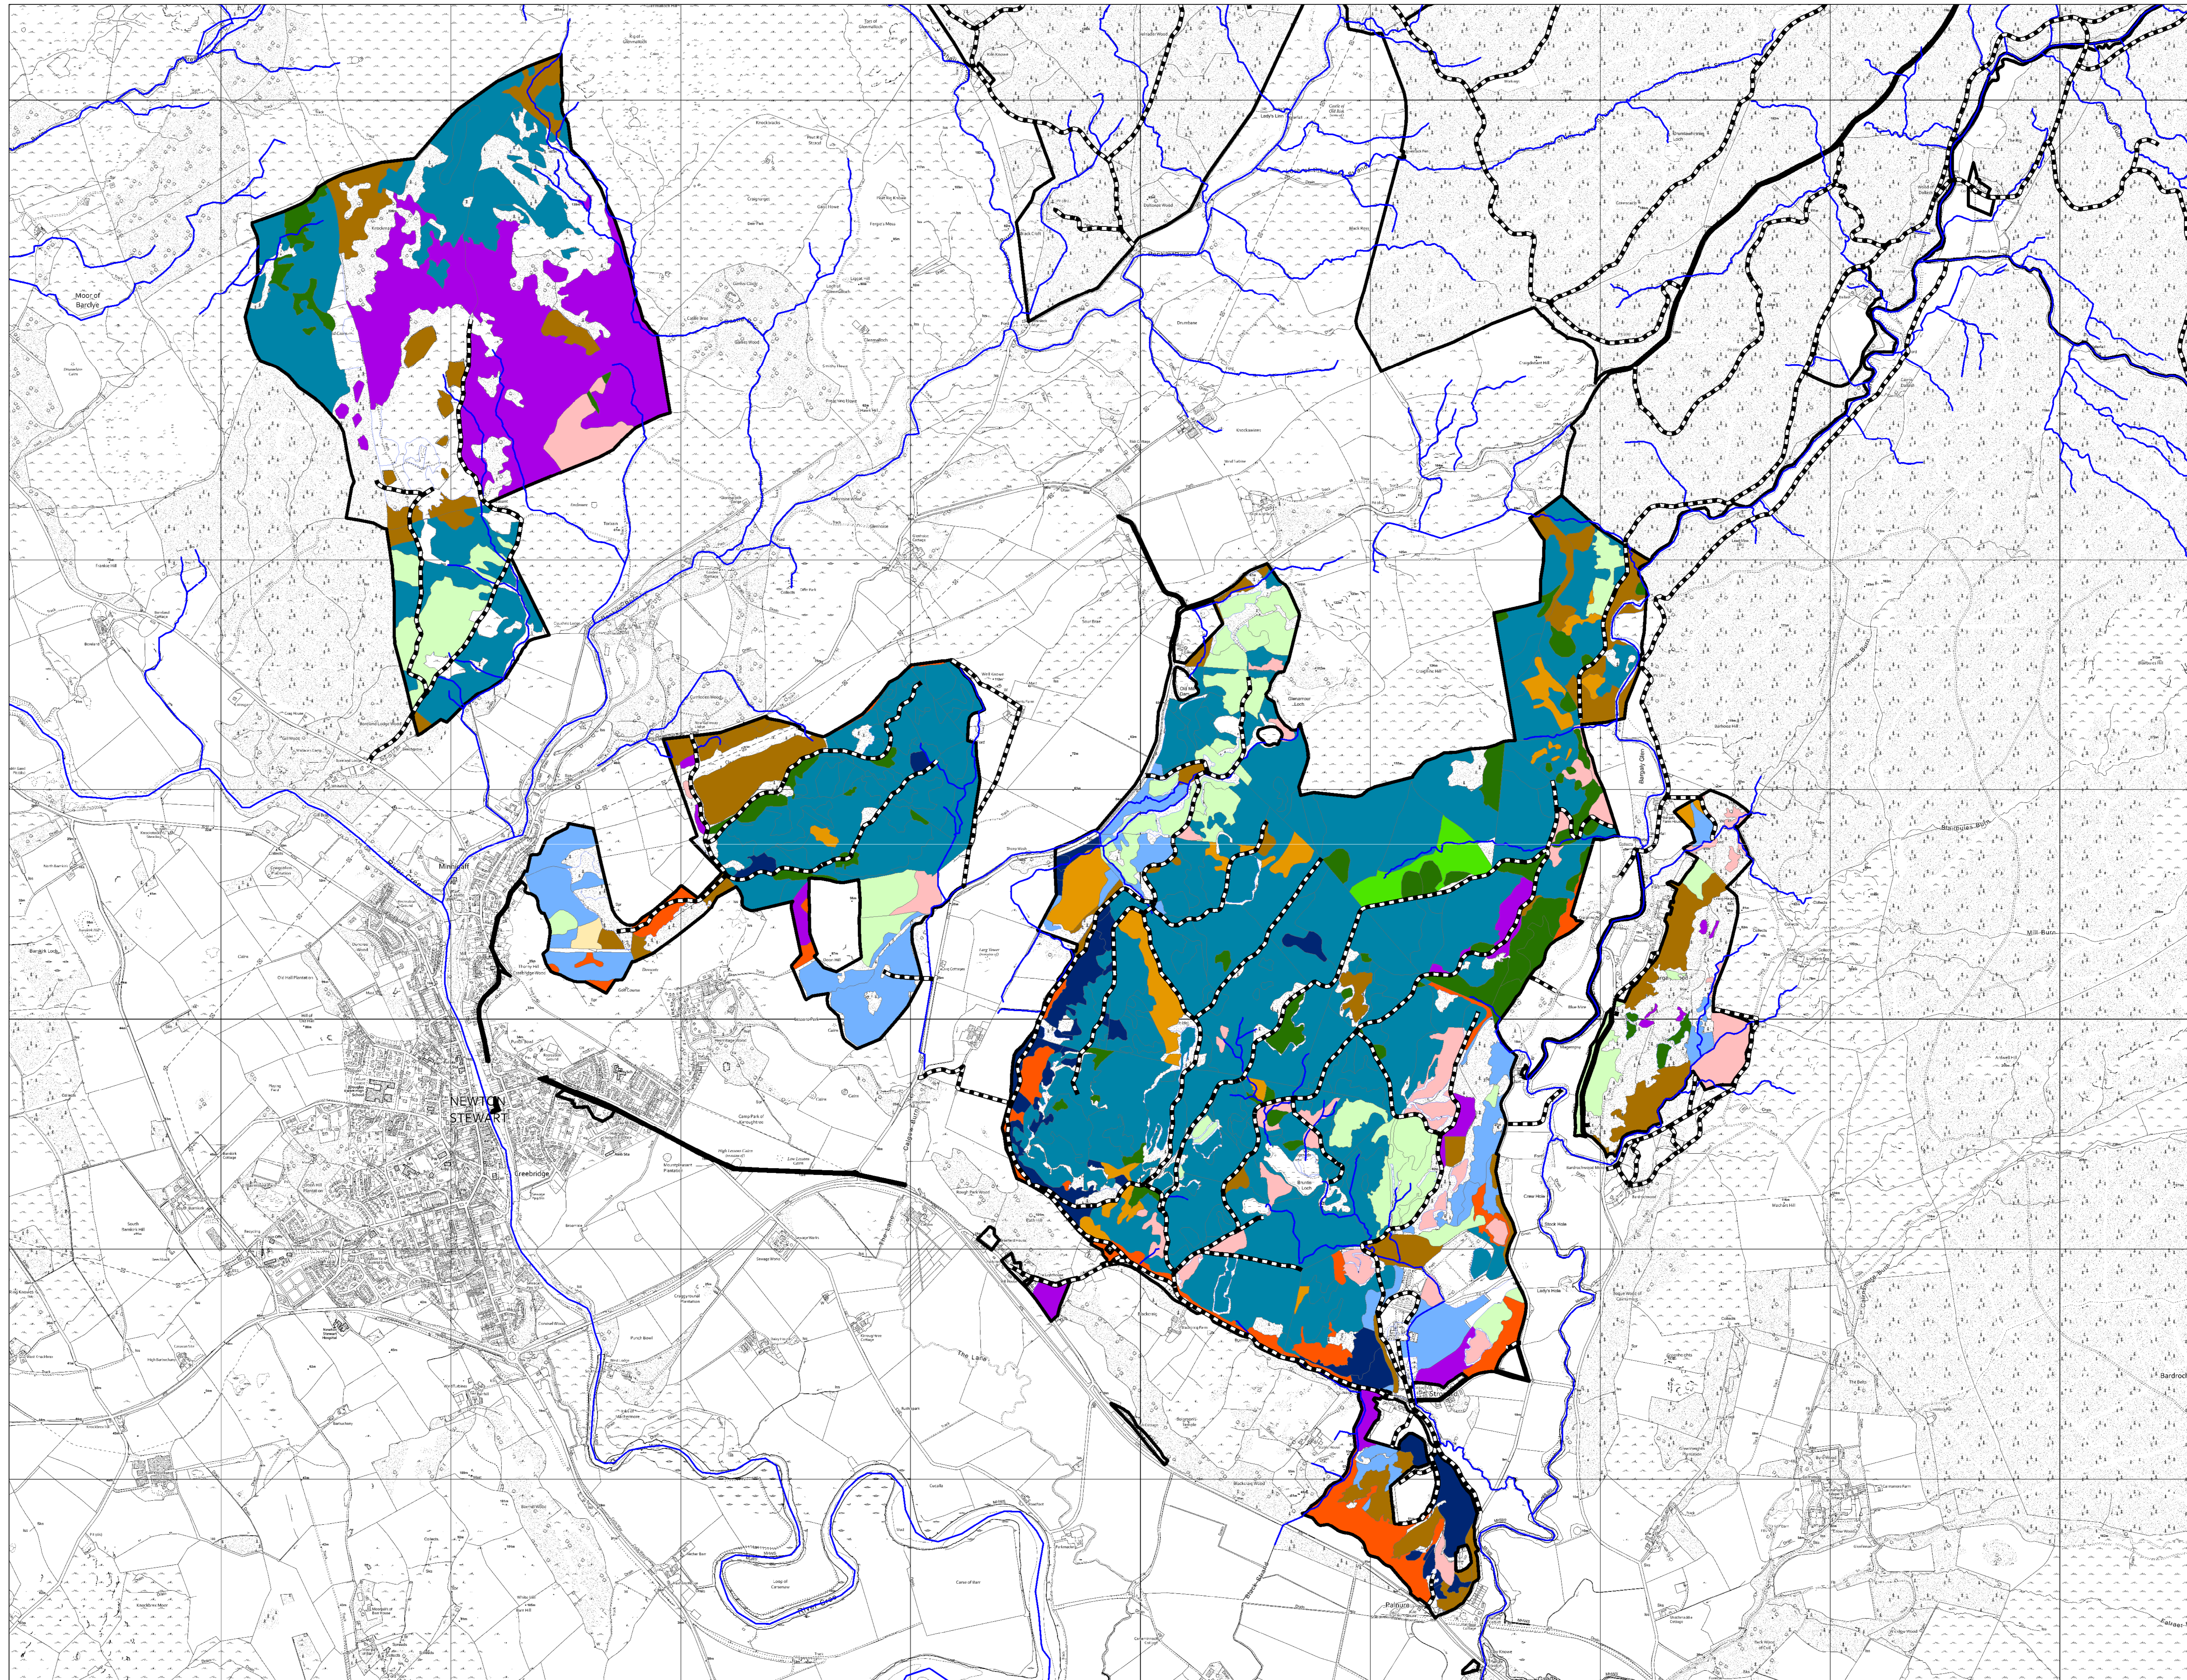

FINAL\_Map2\_LMPCurrentSpecies

Author: Stephen Stables

Scale @ A0: 1:10,000

Date: 13/05/2024

Legend

- Forest Roads
- Watercourses
- Blocks
- Sub-compartments (Species)
  - Ash
  - Beech
  - Birch
  - Oak
  - Native Mixed/Other Broadleaves
  - Other Mixed Broadleaves
  - Other Mixed Conifers
  - Douglas Fir
  - Larch
  - Lodgepole Pine
  - Norway Spruce
  - Scots Pine
  - Sitka Spruce
  - No Species

0 0.1250.25 0.5 0.75 1 km

Reproduced by permission of Ordnance Survey on behalf of HMSO.  
© Crown copyright and database right 2024. All rights reserved.  
Ordnance Survey Licence number 100024925.  
© Getmapping Plc and Bluesky International Limited 2024.

Scotland's national  
forests and land  
are responsibly  
managed to the  
UK Woodland  
Assurance Standard.