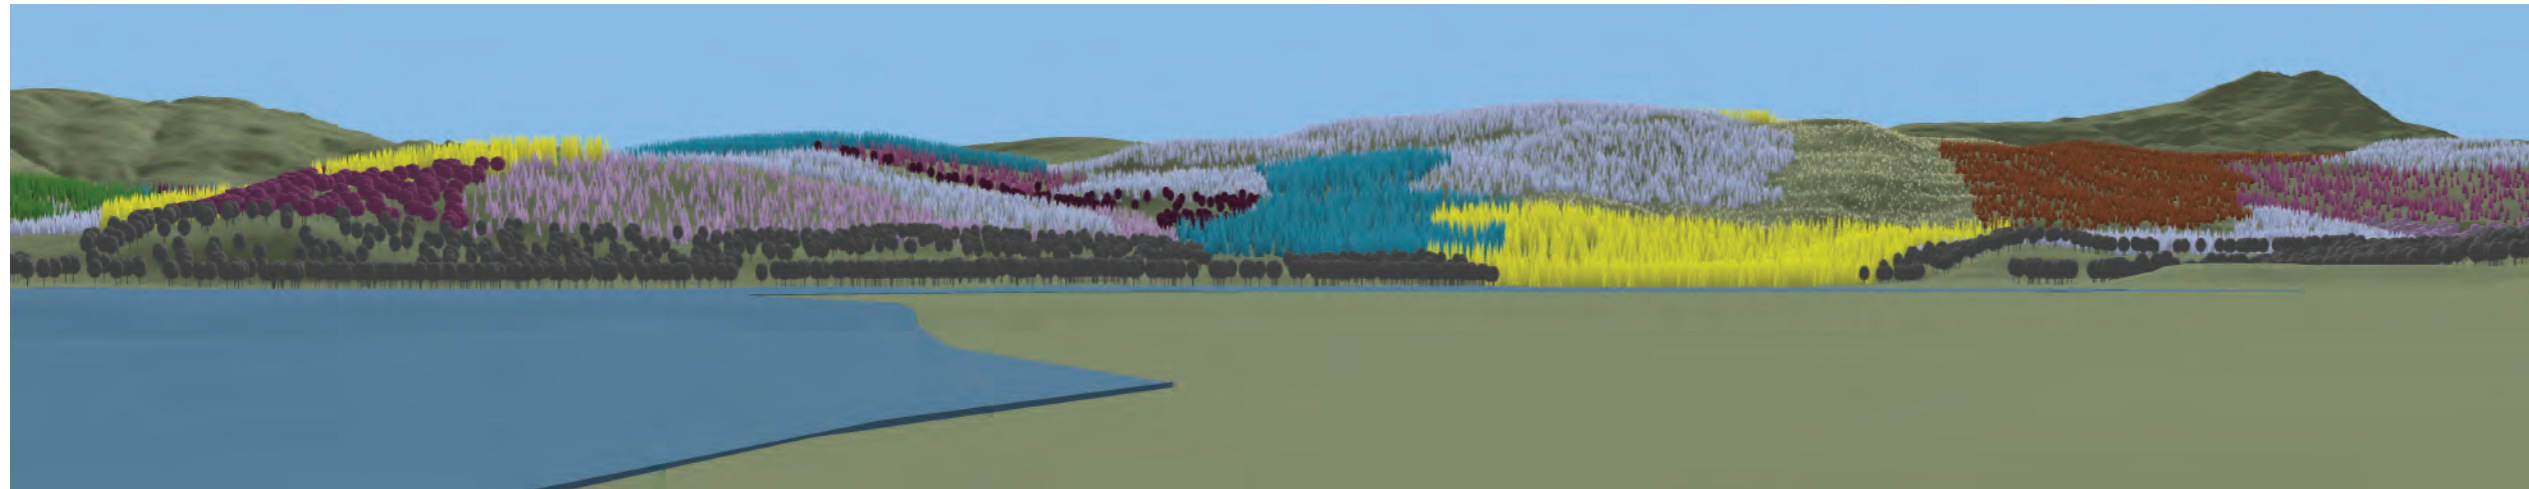

**Cowal & Trossachs
Forest District
East Loch Ard**

View 2 West
Grid Ref: NN 461022
Date: 19 June 2015

Visualisation of forest management proposals

2016

2026

	Phase 1 2016-20
	Phase 2 2021-25
	Phase 3 2026-30
	Phase 4 2031-35
	Phase 5 2036-40
	Phase 6 2041-45
	Phase 7 2046-50
	After 2051
	Natural Reserve
	Long term retention
	Minimal intervention
	Recently felled
	Recently planted
	Neighbouring woodland

Reproduced by permission of Ordnance Survey on behalf of HMSO.
©Crown copyright and database right [2015]. All rights reserved.
Ordnance Survey Licence number [100021242]

Viewpoint location