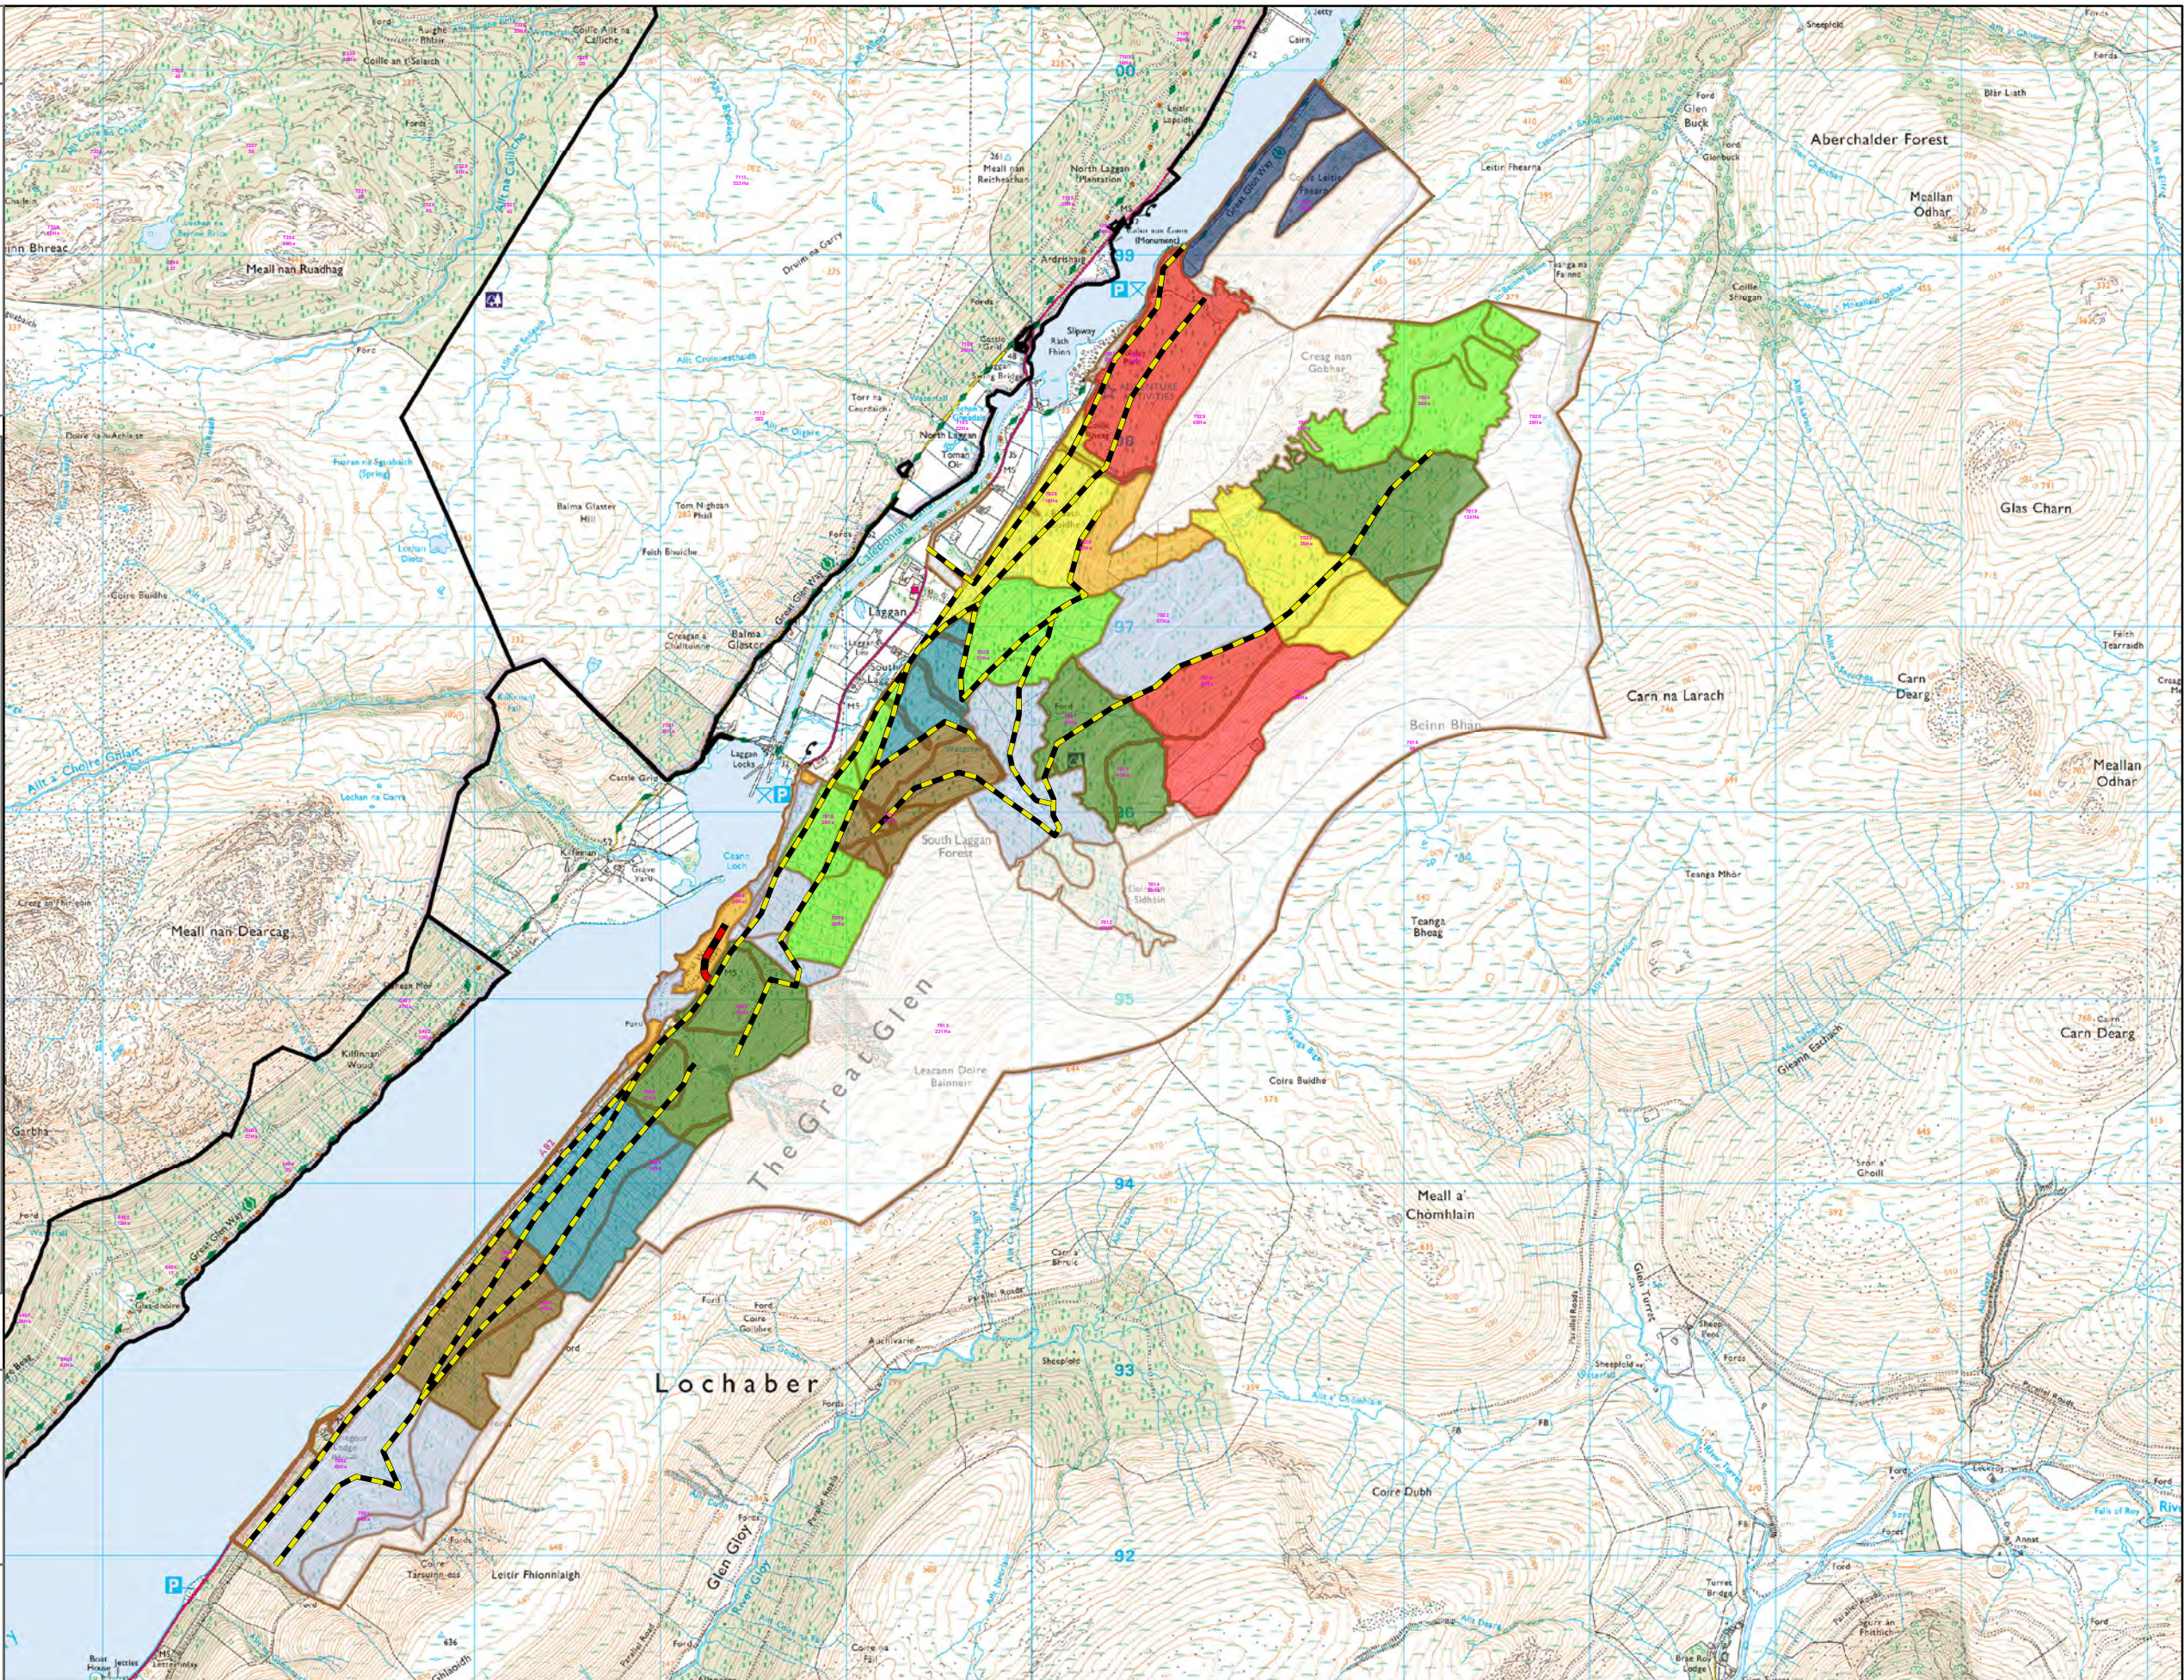

Lochaber Forest District

South Laggan Land Management Plan

Date: 13/07/2016

Scale: 1:35,000

- Legend**
- Forest Road
 - New FC Road
 - Phase 1 felling (2017 - 2021)
 - Phase 2 felling (2022 - 2026)
 - Phase 3 felling (2027 - 2031)
 - Phase 4 felling (2032 - 2036)
 - Phase 5 felling (2037 - 2041)
 - Phase 6 felling (2042 - 2046)
 - Phase 7 felling (2047 - 2051)
 - After 2051
 - Natural reserve
 - Minimum Intervention
 - Long term retention
 - Low impact silviculture
 - Open

Lochaber Forest District

South Laggan Land Management Plan

Date: 13/07/2016

Scale: 1:35,000

Legend

- Forest Road
- New FC Road
- Birch/Broadleaf
- Birch/Scots Pine
- Broadleaf
- Conifer/Broadleaf
- Open
- Sitka Spruce/Scots Pine