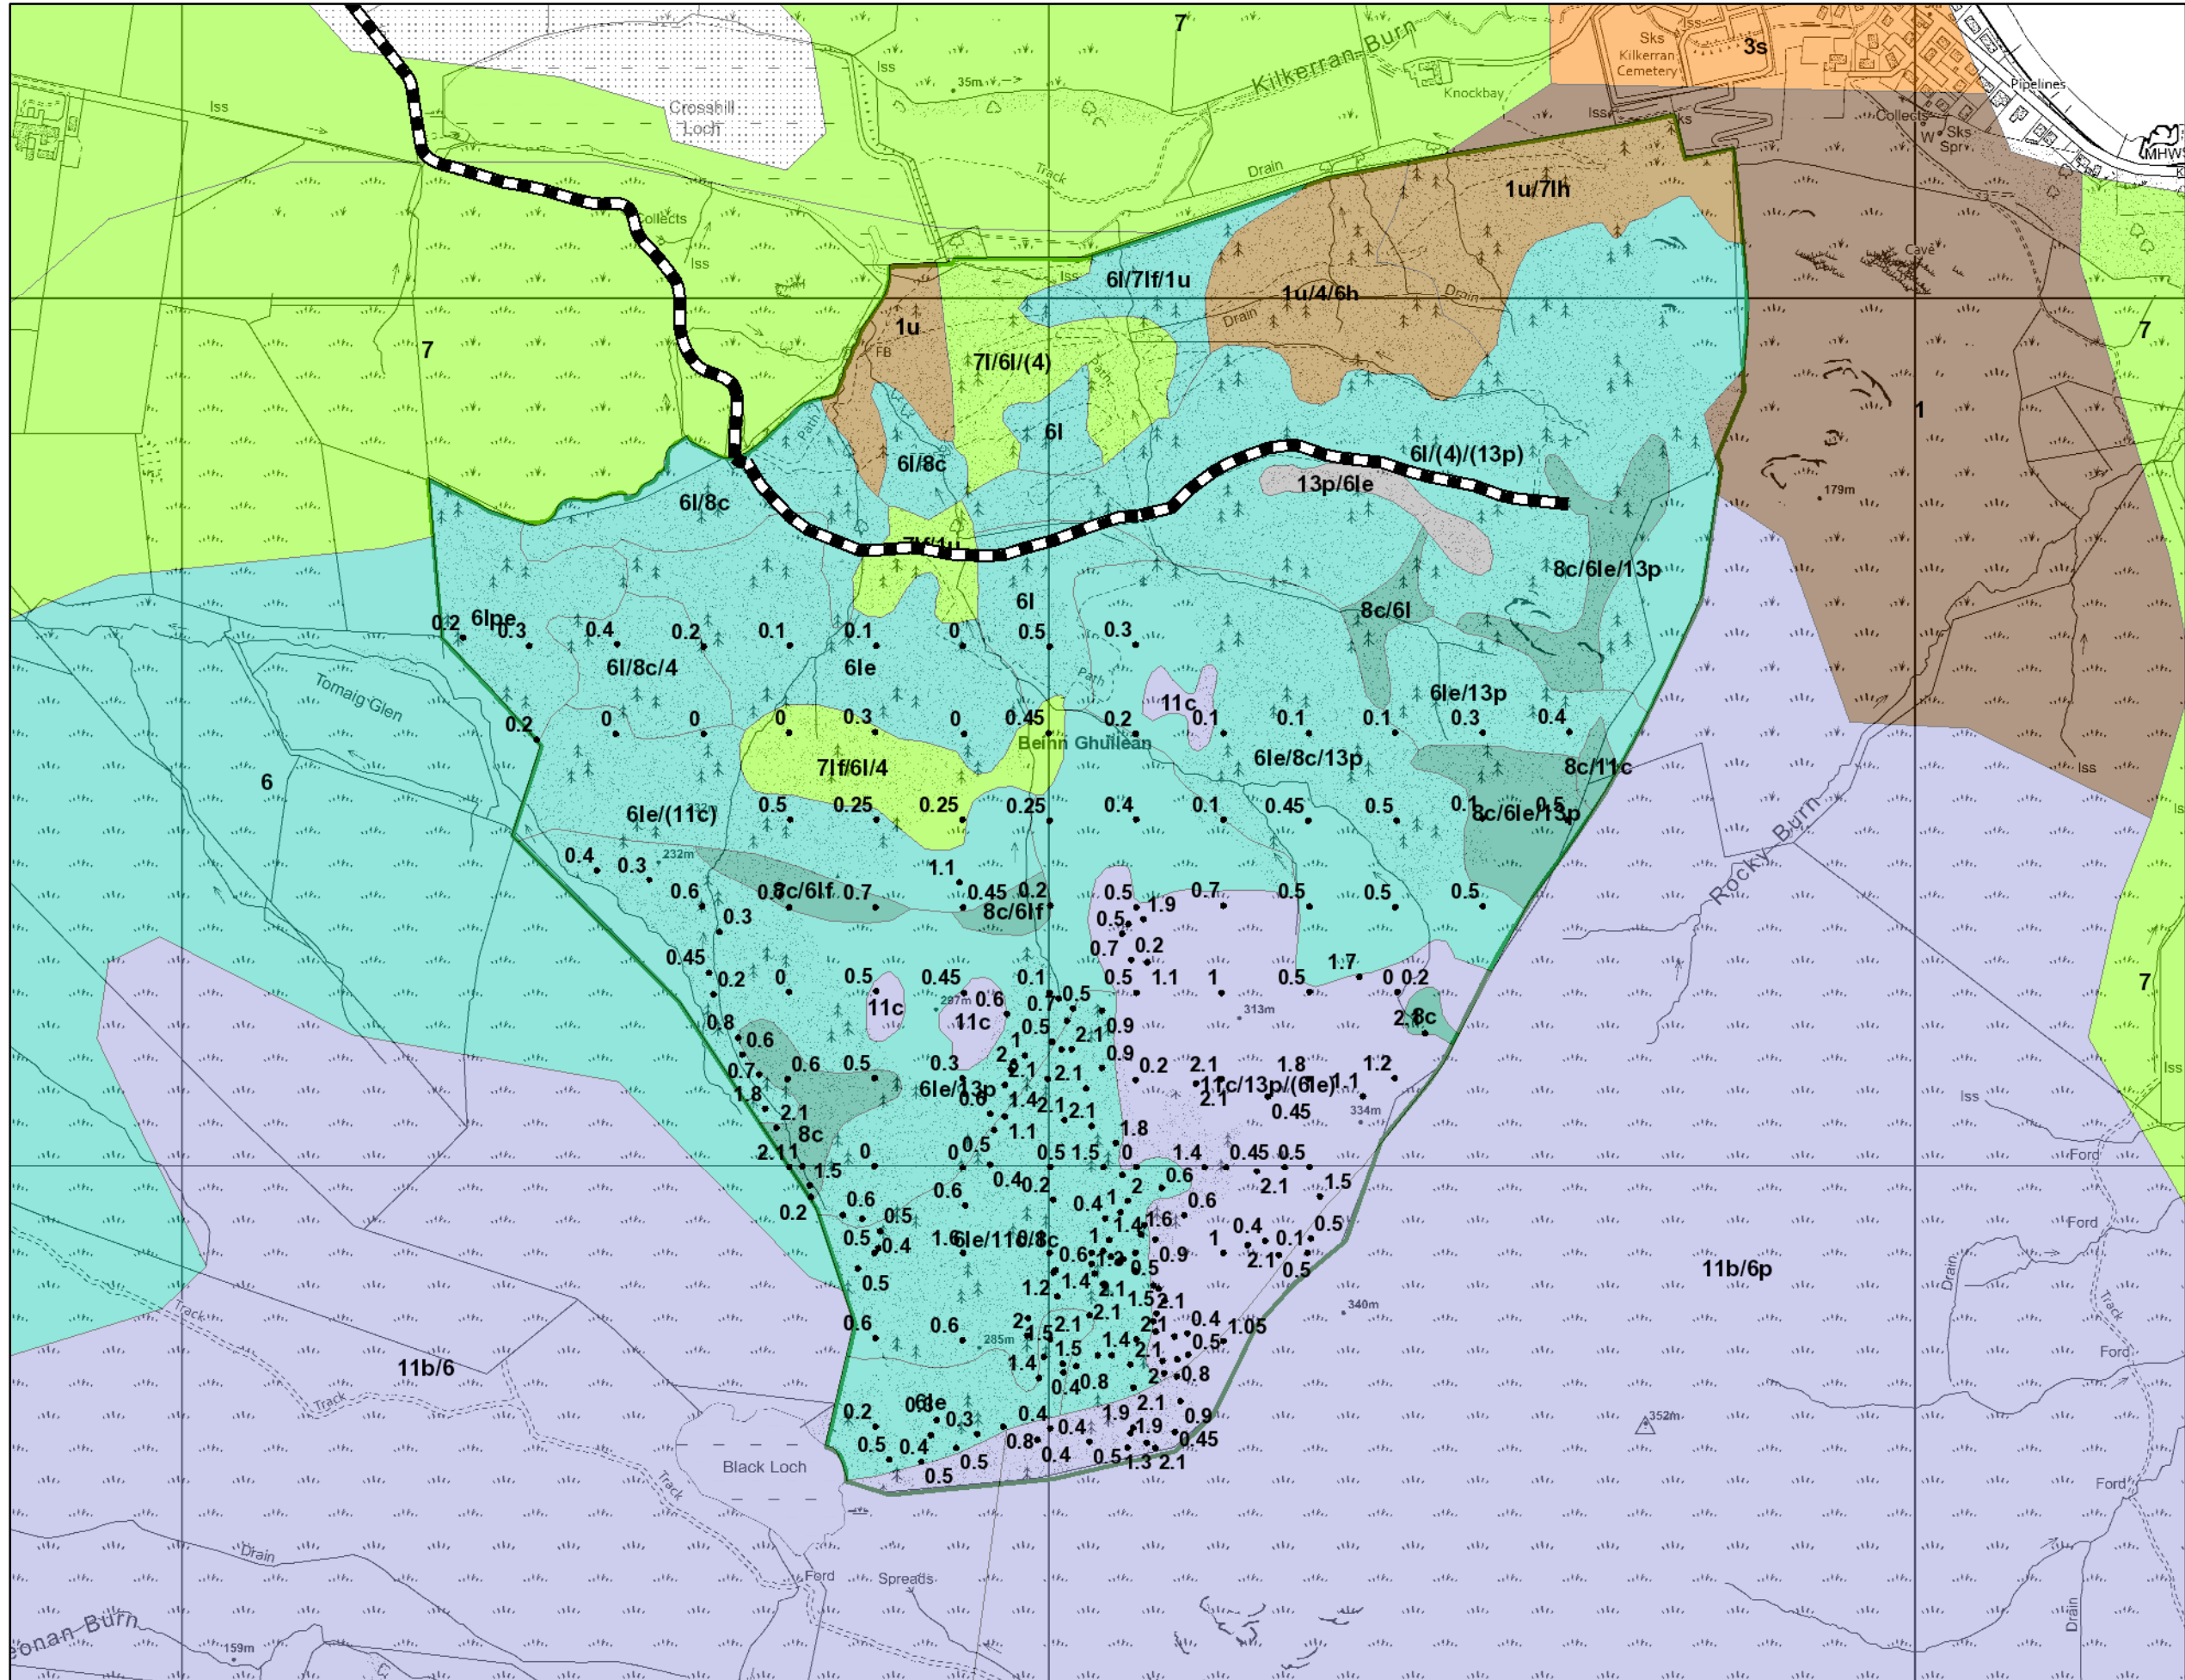

Map 3.1 Soils and peat depths

Author: Roger Wilson

Scale @ A3: 1:7,500

Date: 04/07/2022

Legend

Forest Roads

- ▬ Forest Roads
- Peat_Depth3

Reproduced by permission of Ordnance Survey on behalf of HMSO.
 © Crown copyright and database right 2022. All rights reserved.
 Ordnance Survey Licence number 100024925.
 © Getmapping Plc and Bluesky International Limited 2022.