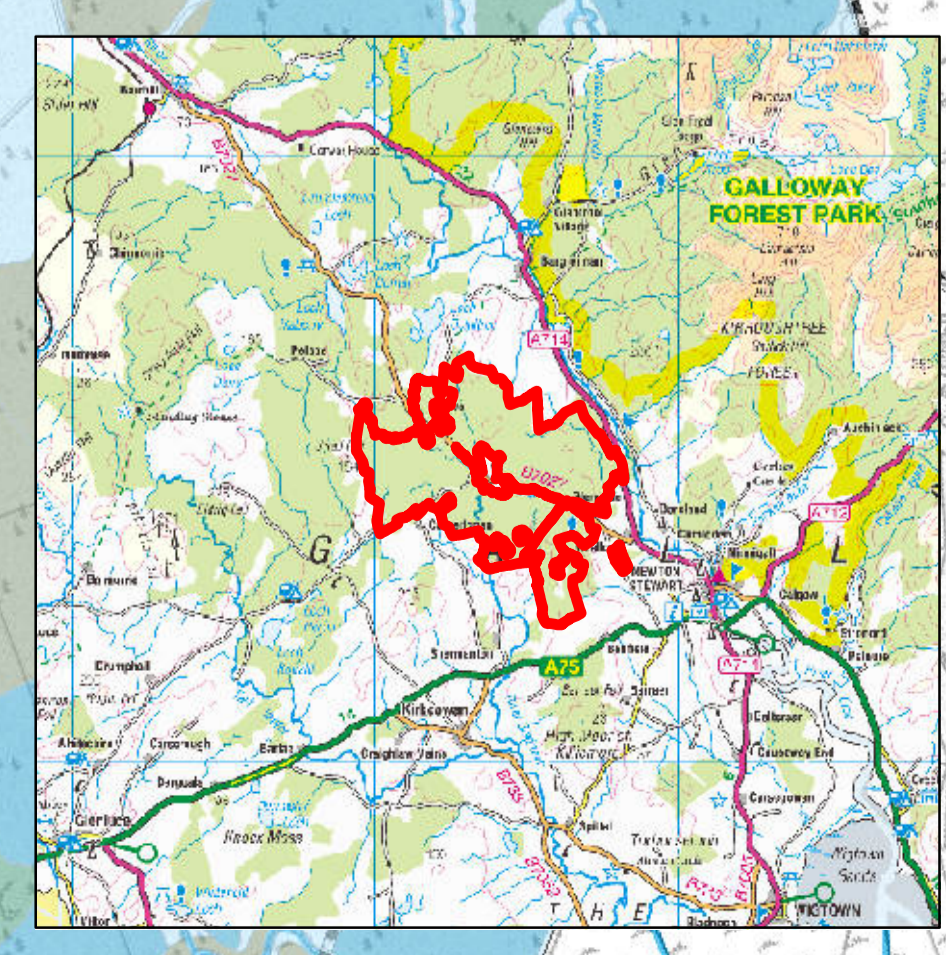

Scotland's National Forest Estate is responsibly managed to the UK Woodland Assurance Standard.