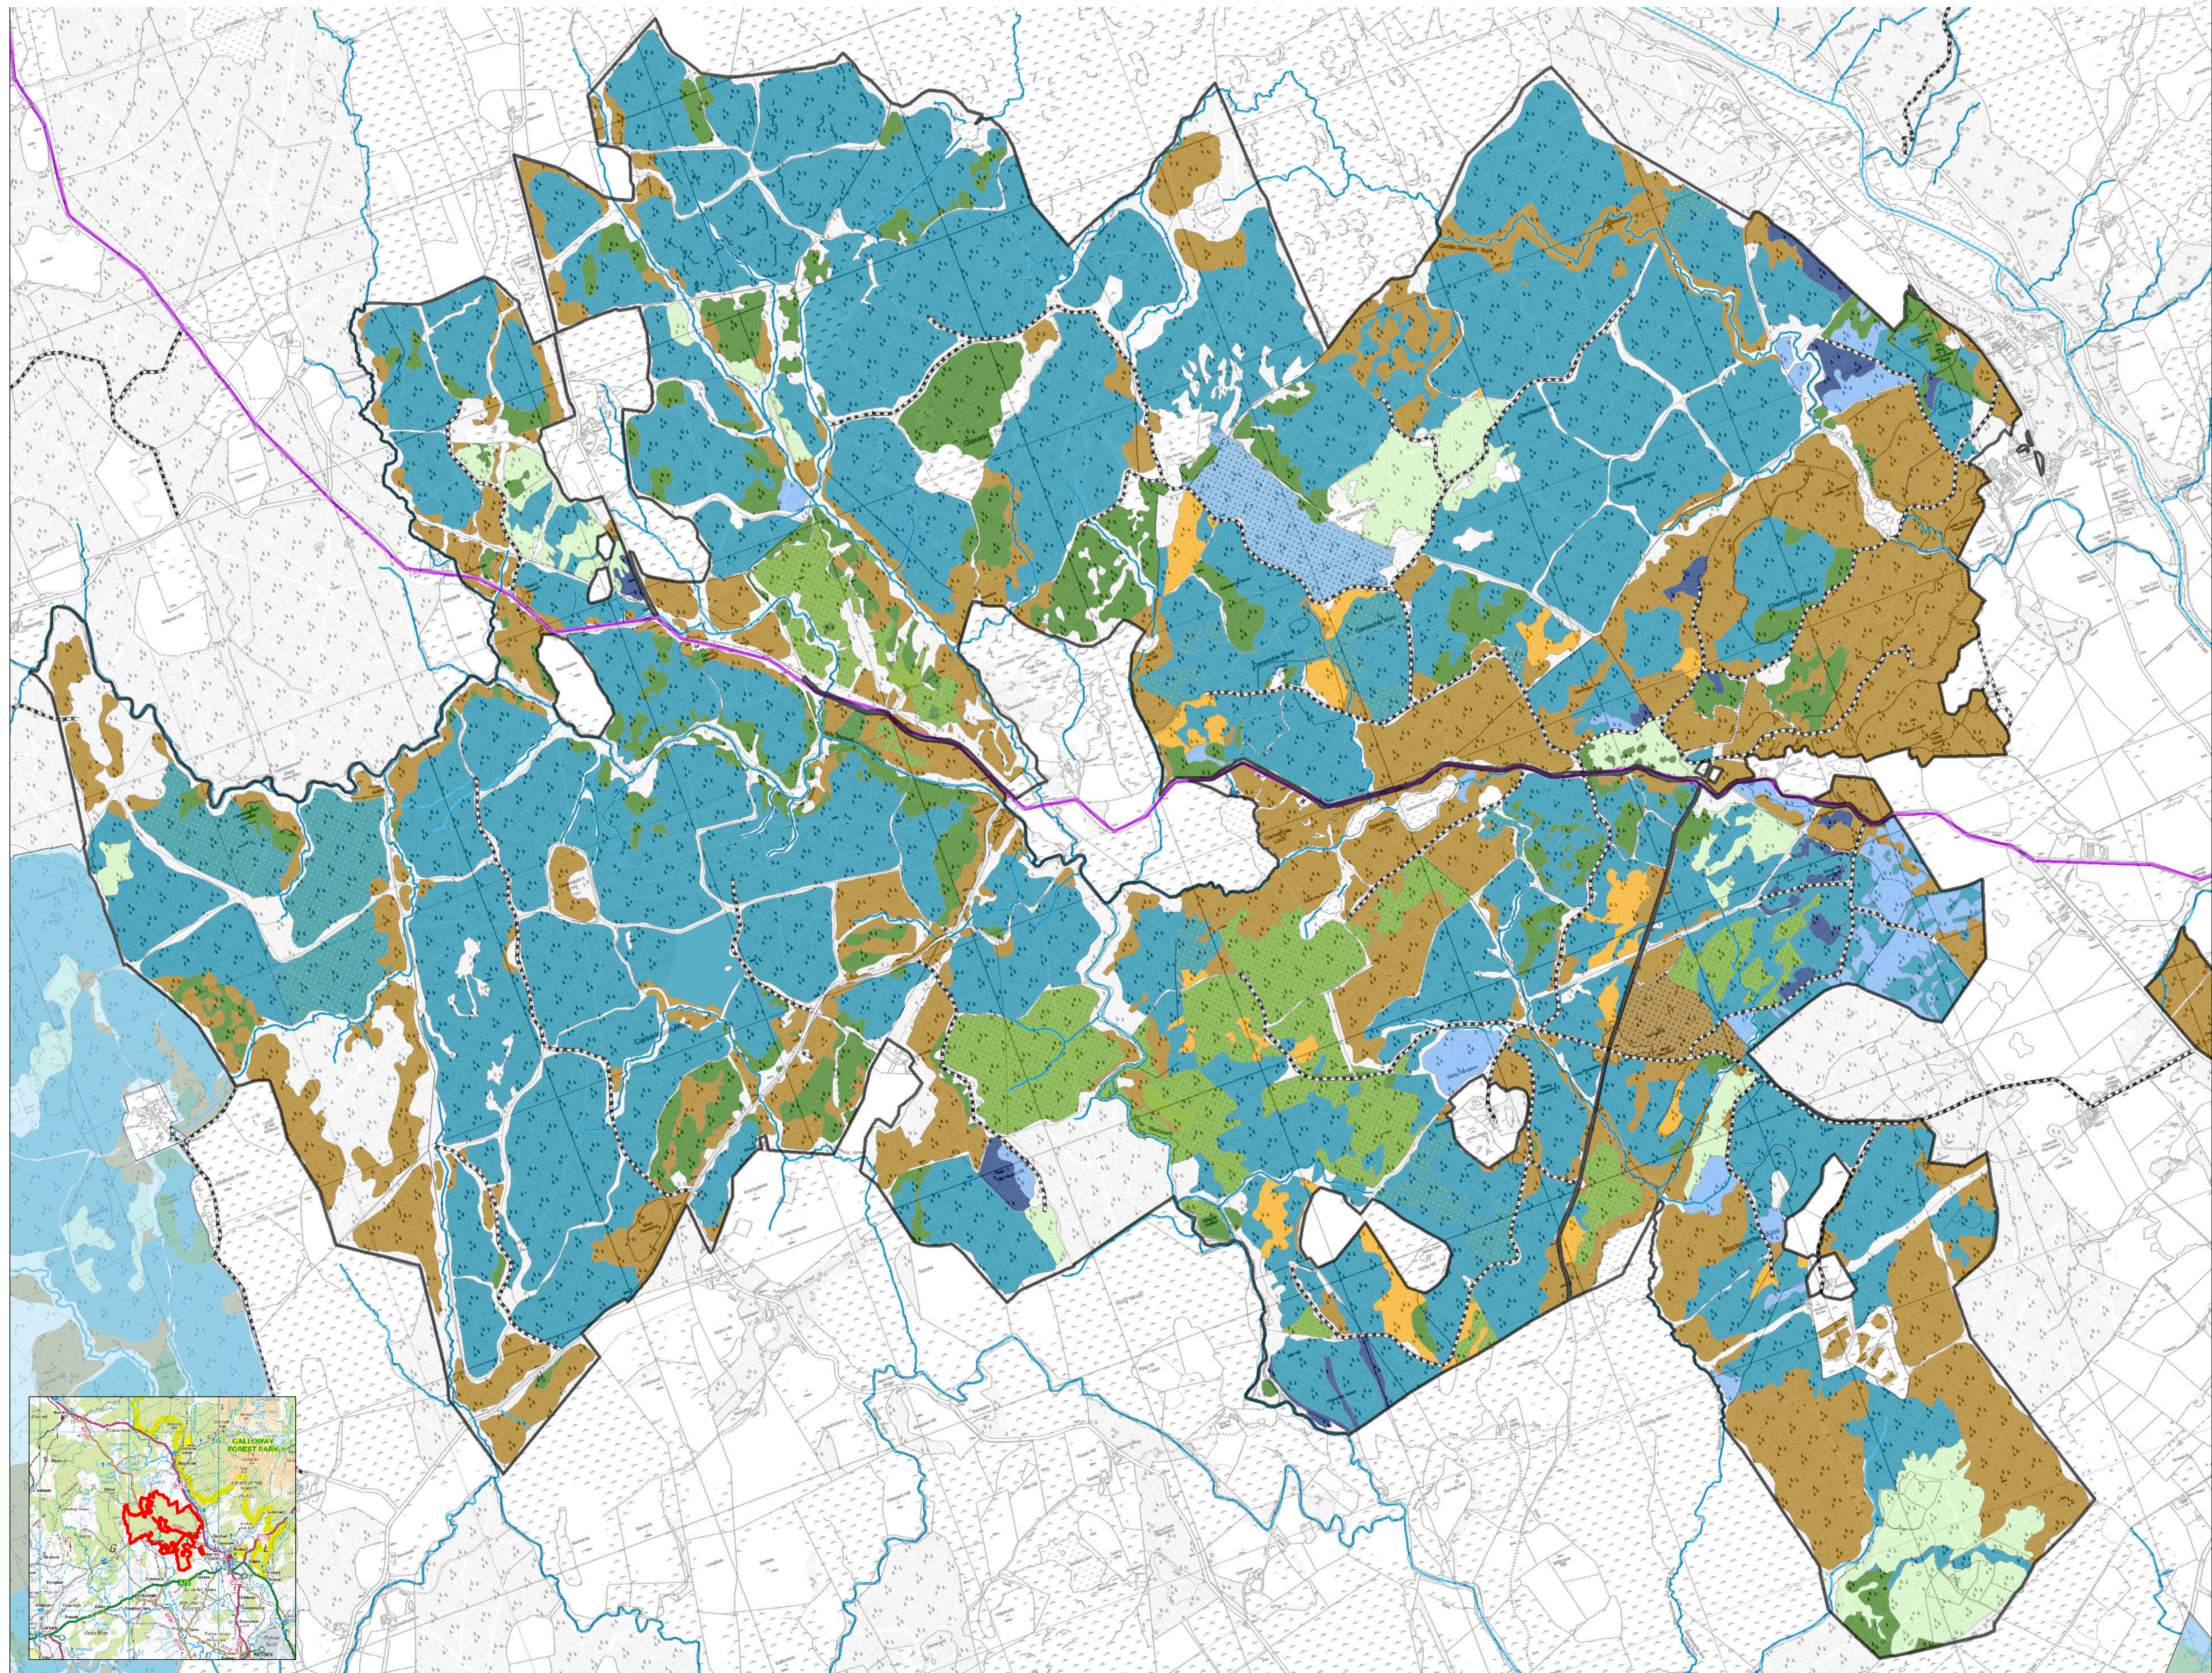

**Galloway Forest District**  
Land Management Plan

Map 3: Habitats and Species Map  
Scale: 1:10,000  
Date: August 2016

**Legend**

-  roads
-  forest road
-  watercourse
-  open water
- Restock**
-  Broadleaf
-  Broadleaf/Conifer
-  Conifer
-  Douglas Fir
-  Douglas fir/Sitka Spruce
-  Larch
-  Larch/Scots Pine
-  Larch/Sitka Spruce
-  Lodgepole Pine
-  Lodgepole Pine/Sitka Spruce
-  Norway Spruce
-  Norway Spruce/Scots Pine
-  Norway Spruce/Sitka Spruce
-  Open
-  Scots Pine
-  Scots Pine/Norway Spruce
-  Scots Pine/Sitka Spruce
-  Sitka Spruce
-  Sitka Spruce/Douglas Fir
-  Sitka Spruce/Larch
-  Sitka Spruce/Lodgepole Pine
-  Sitka Spruce/Norway Spruce
-  Sitka Spruce/Scots Pine

0 1200 2400 4800 7200 9600

Reproduced by permission of Ordnance Survey on behalf of HMSO. © Crown copyright and database right [2016]. All rights reserved. Ordnance Survey Licence number [100021242]

Scotland's National Forest Estate is responsibly managed to the UK Woodland Assurance Standard.