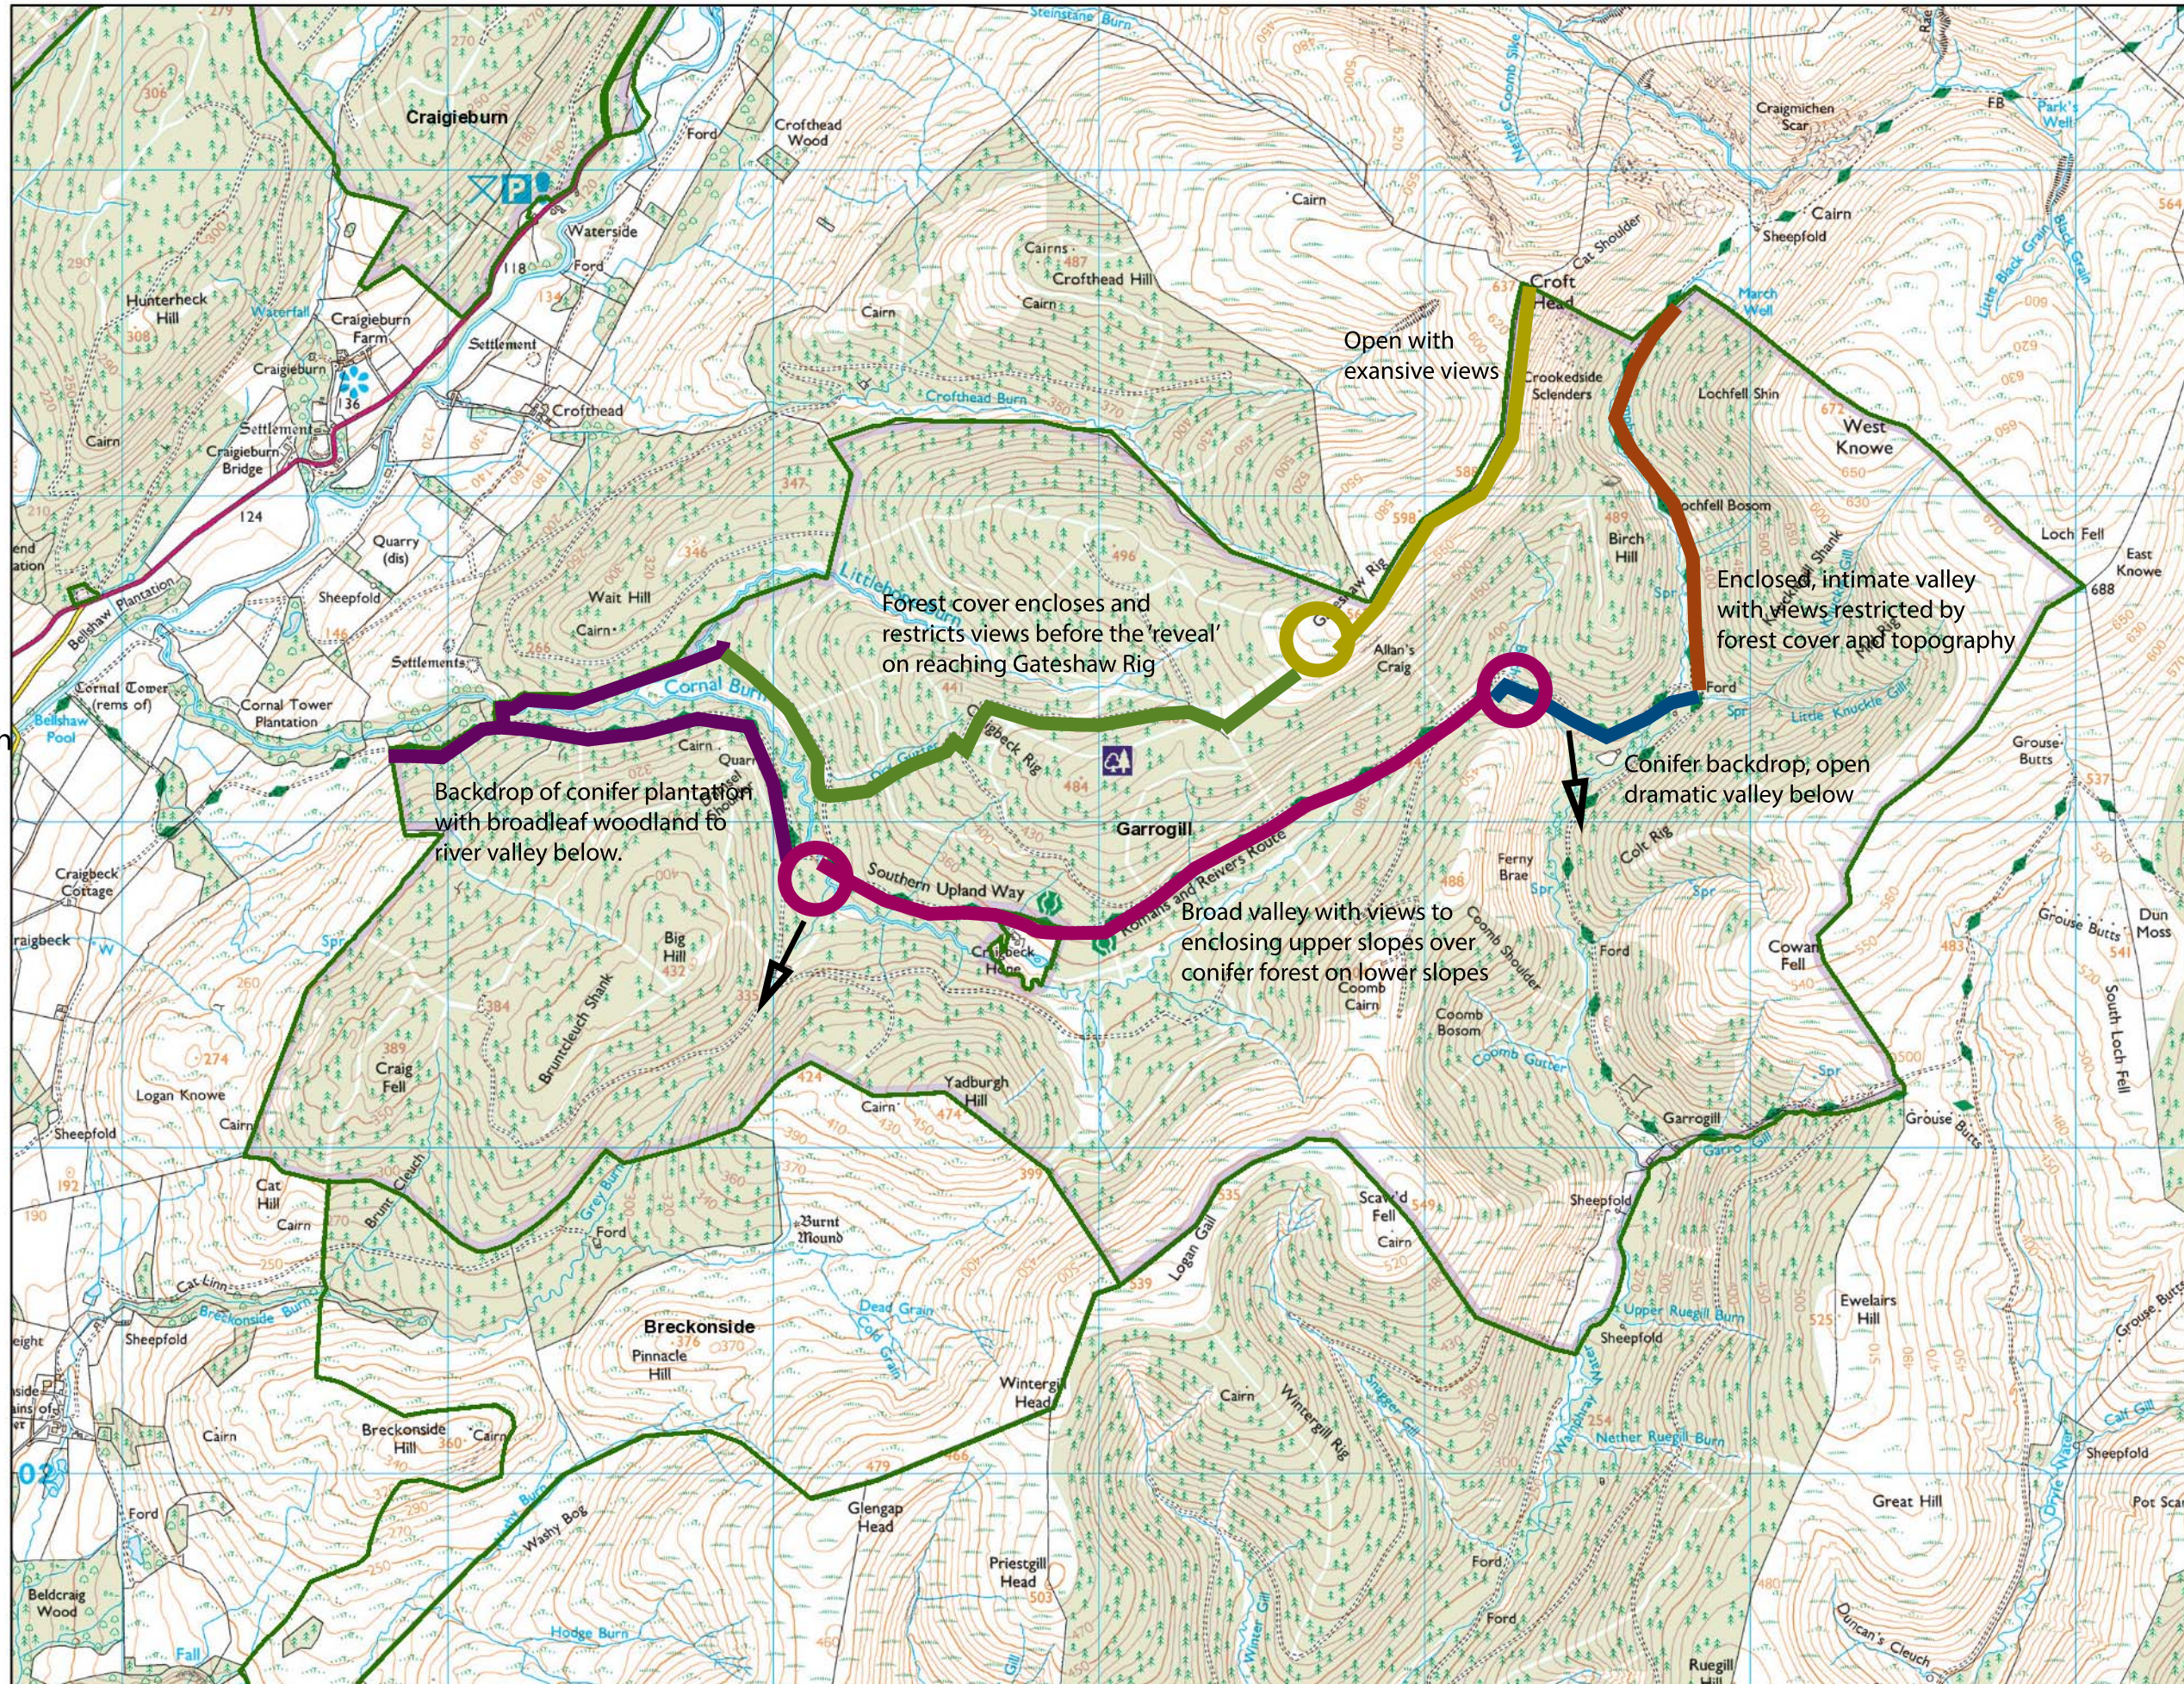

# Sections of the Southern Upland Way through Garrogill

### Legend

#### Blocks

Blocks

Nodes - a change in experience or a choice in direction

Section of route with different enclosure and/or landcover

Reproduced by permission of Ordnance Survey on behalf of HMSO. © Crown copyright and database right 2020. All rights reserved. Ordnance Survey Licence number 100024925. © Getmapping Plc and Bluesky International Limited 2020.