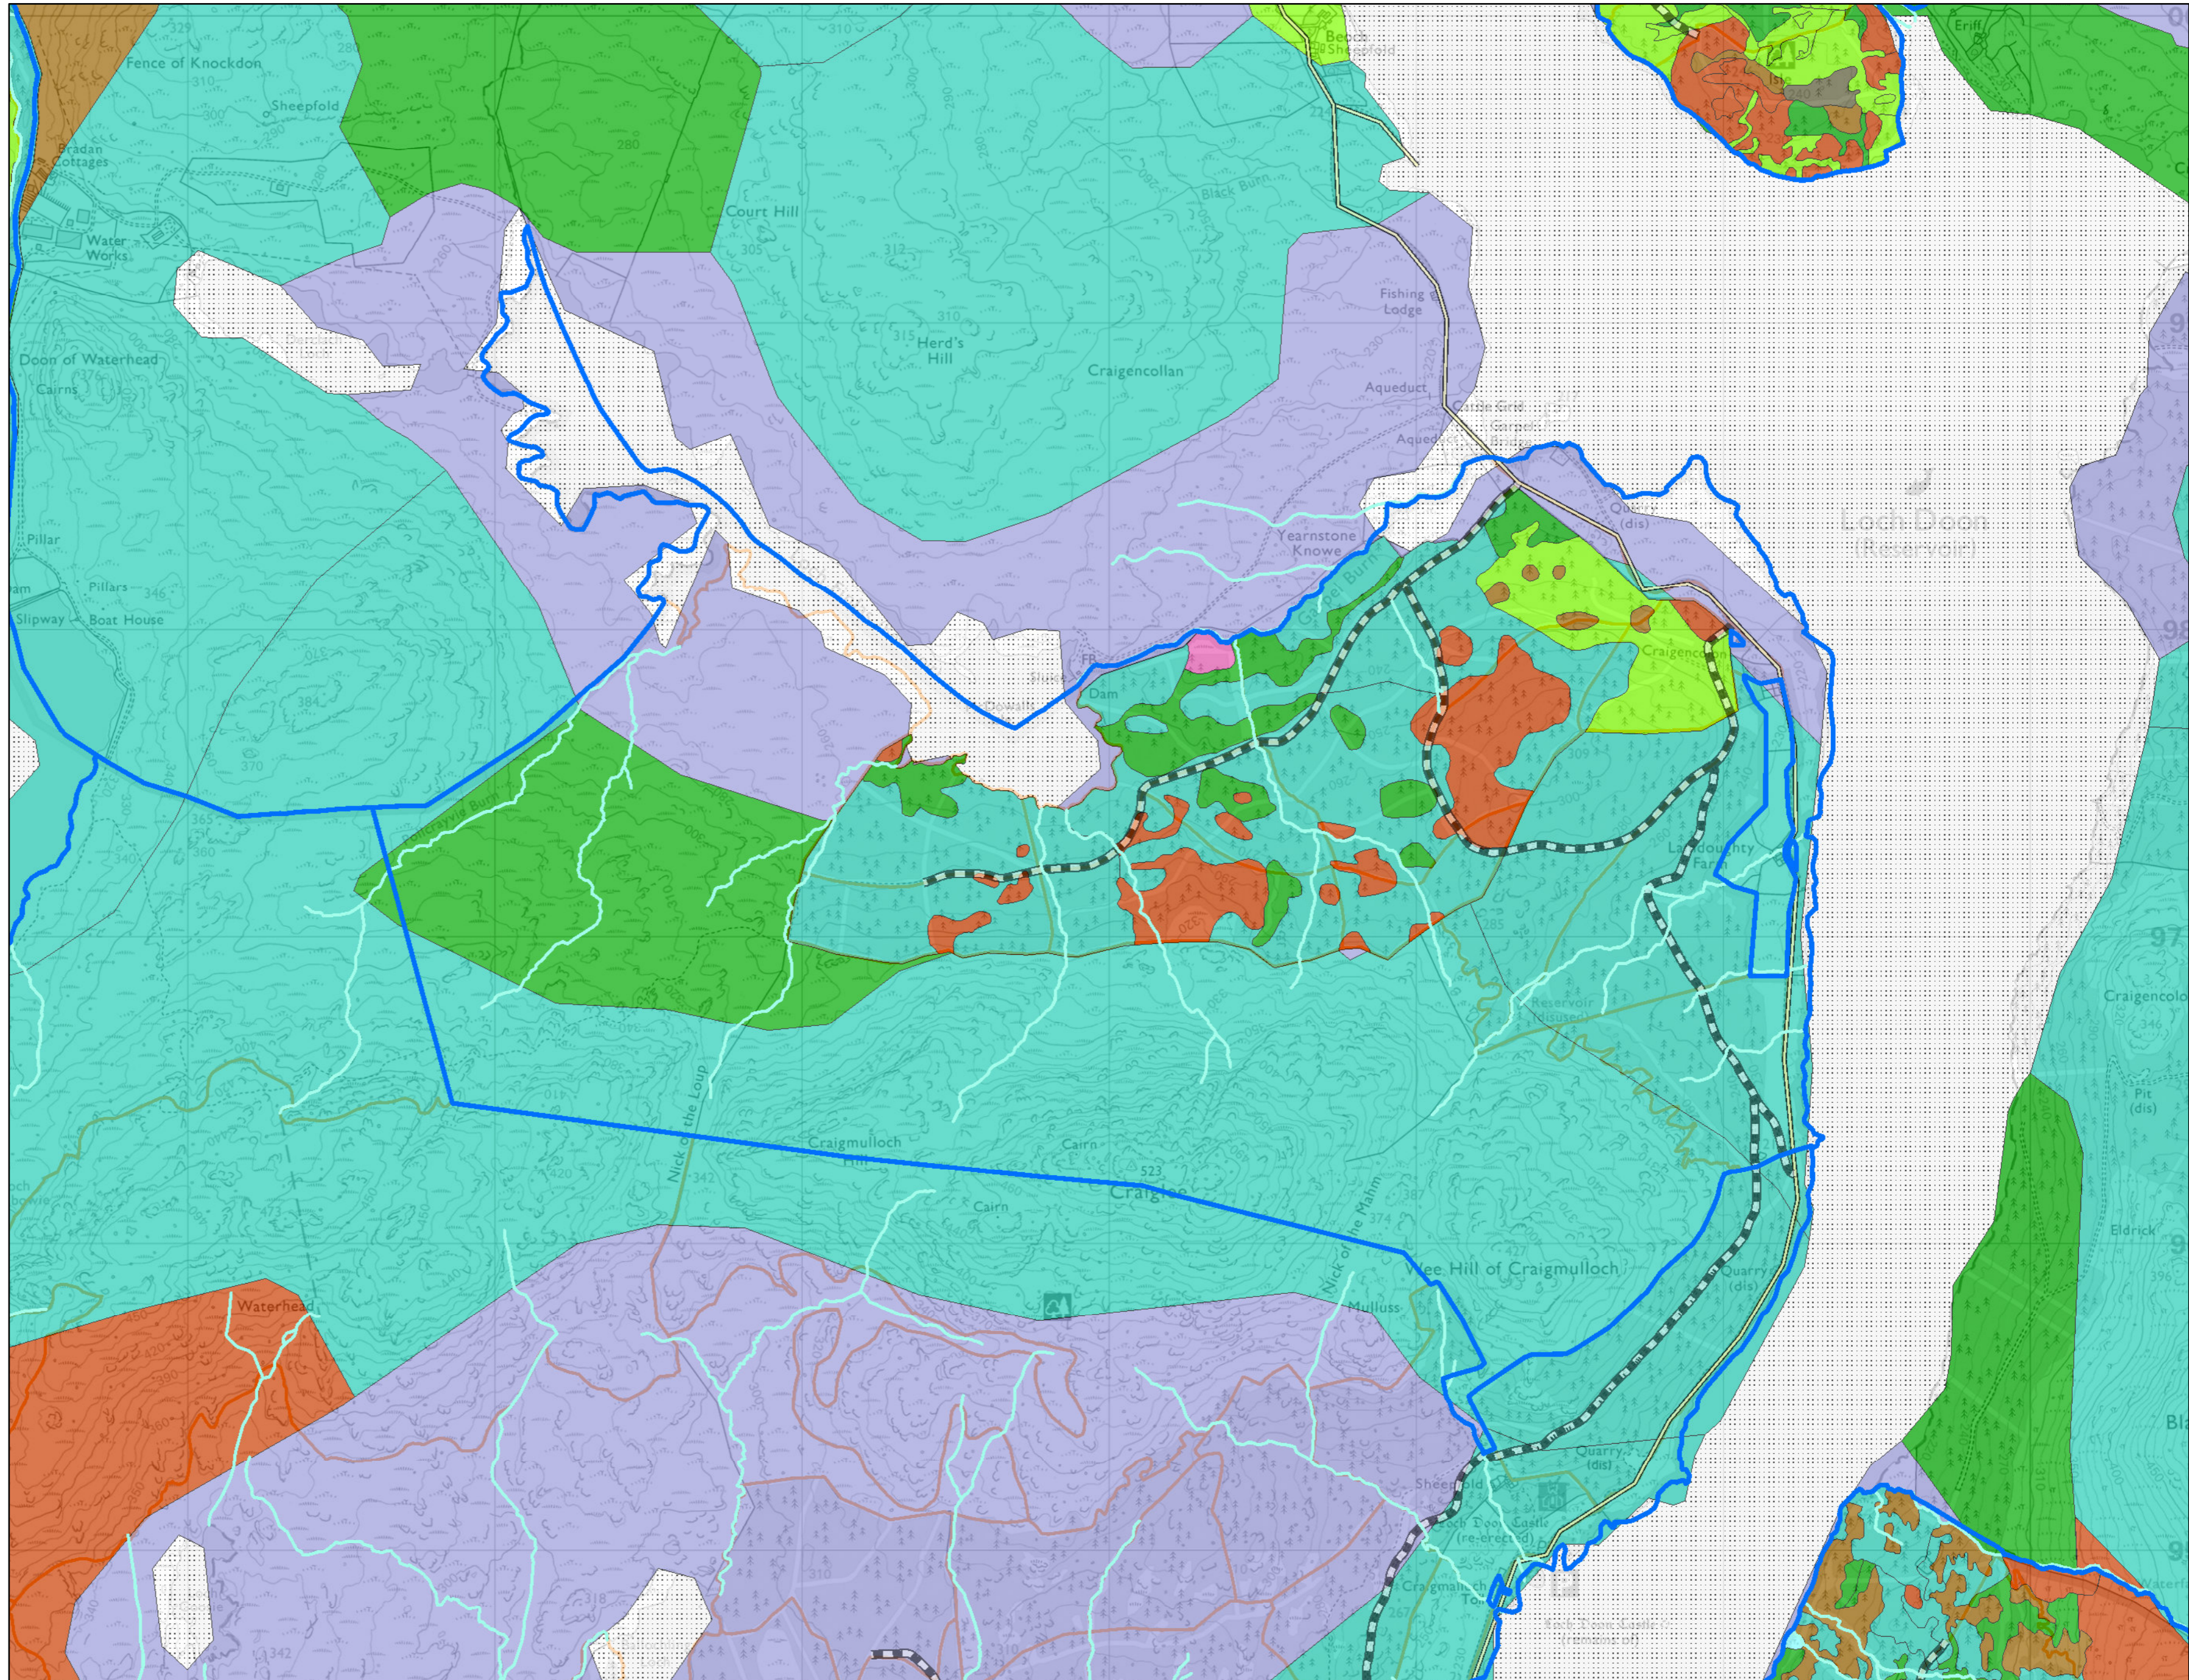

Finlas Land Management Plan

Map 9: Soils

Author: Catriona Hawthorn Scale @ A2:

1:15,000 Date: 21/12/2023

Legend

Land Management Plan Areas		
Watercourses		
Forest Roads		
Minor Roads (GB)		
Soils Polygons		
	Regional Boundaries	

Reproduced by permission of Ordnance Survey on behalf of HMSO.
© Crown copyright and database right 2023. All rights reserved.
Ordnance Survey Licence number 100024925.
© Getmapping Plc and Bluesky International Limited 2023.