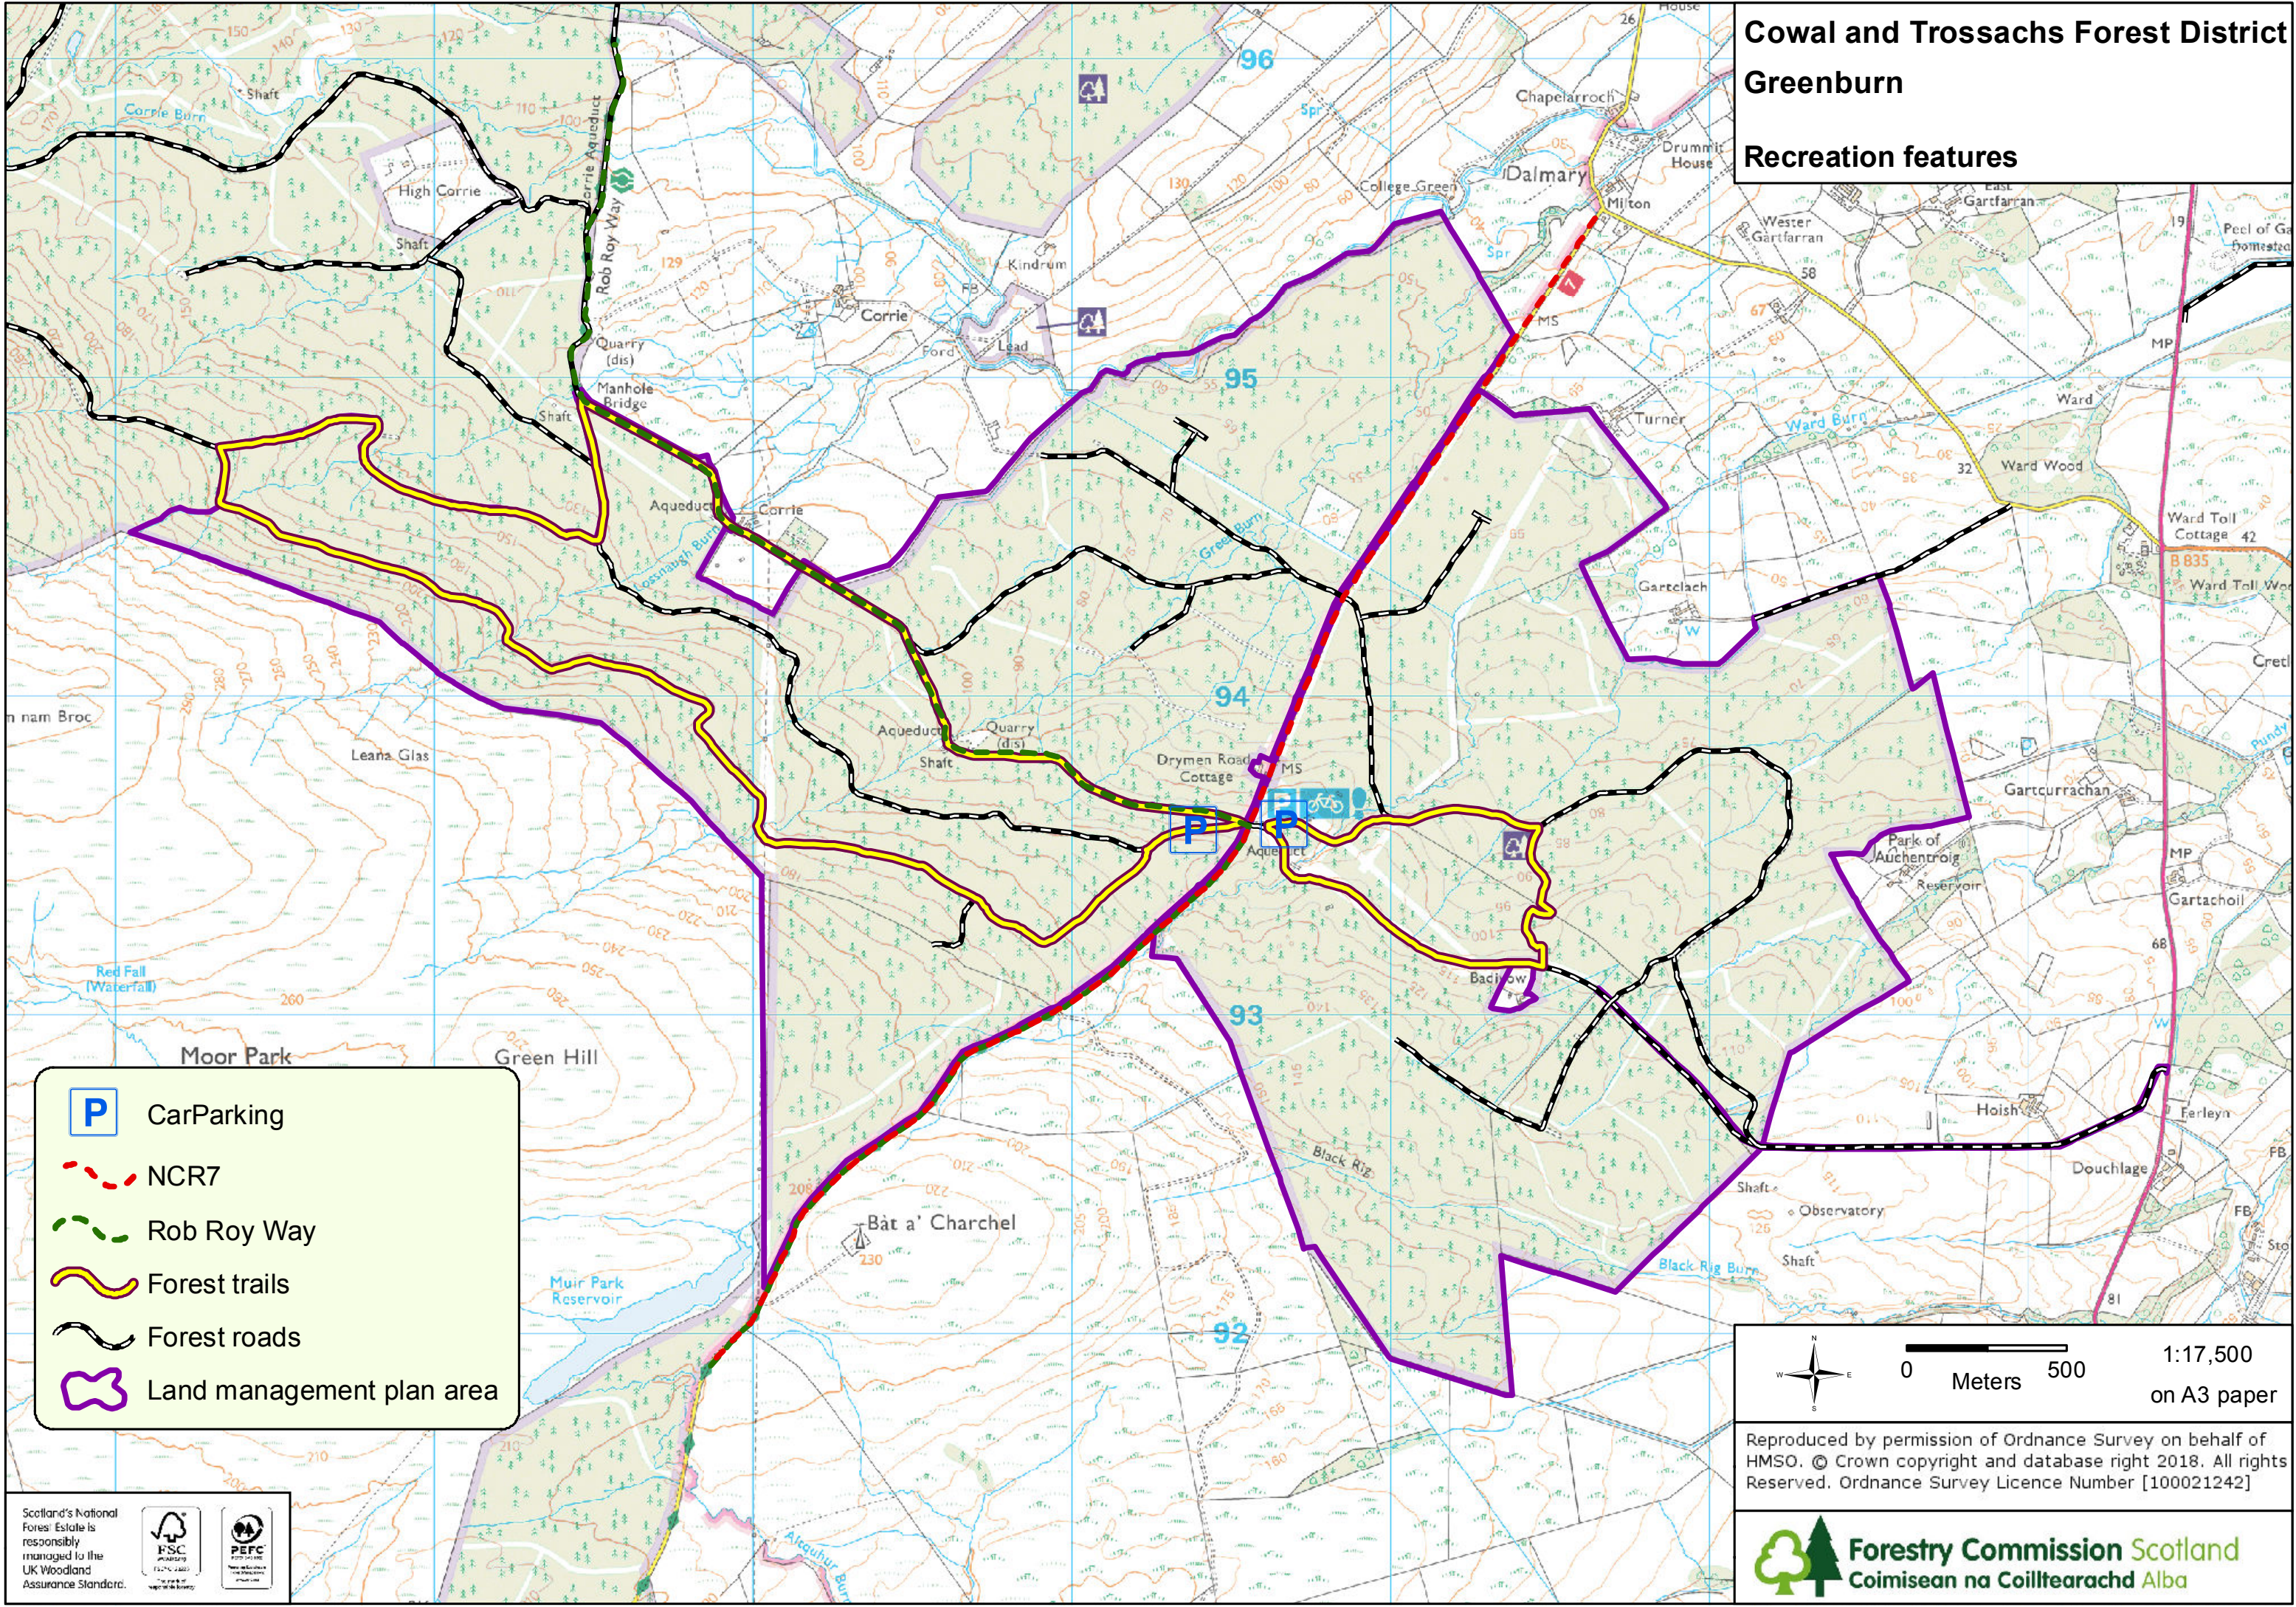

Cowal and Trossachs Forest District Greenburn Recreation features

- CarParking
- NCR7
- Rob Roy Way
- Forest trails
- Forest roads
- Land management plan area

1:17,500
on A3 paper

Reproduced by permission of Ordnance Survey on behalf of HMSO. © Crown copyright and database right 2018. All rights Reserved. Ordnance Survey Licence Number [100021242]