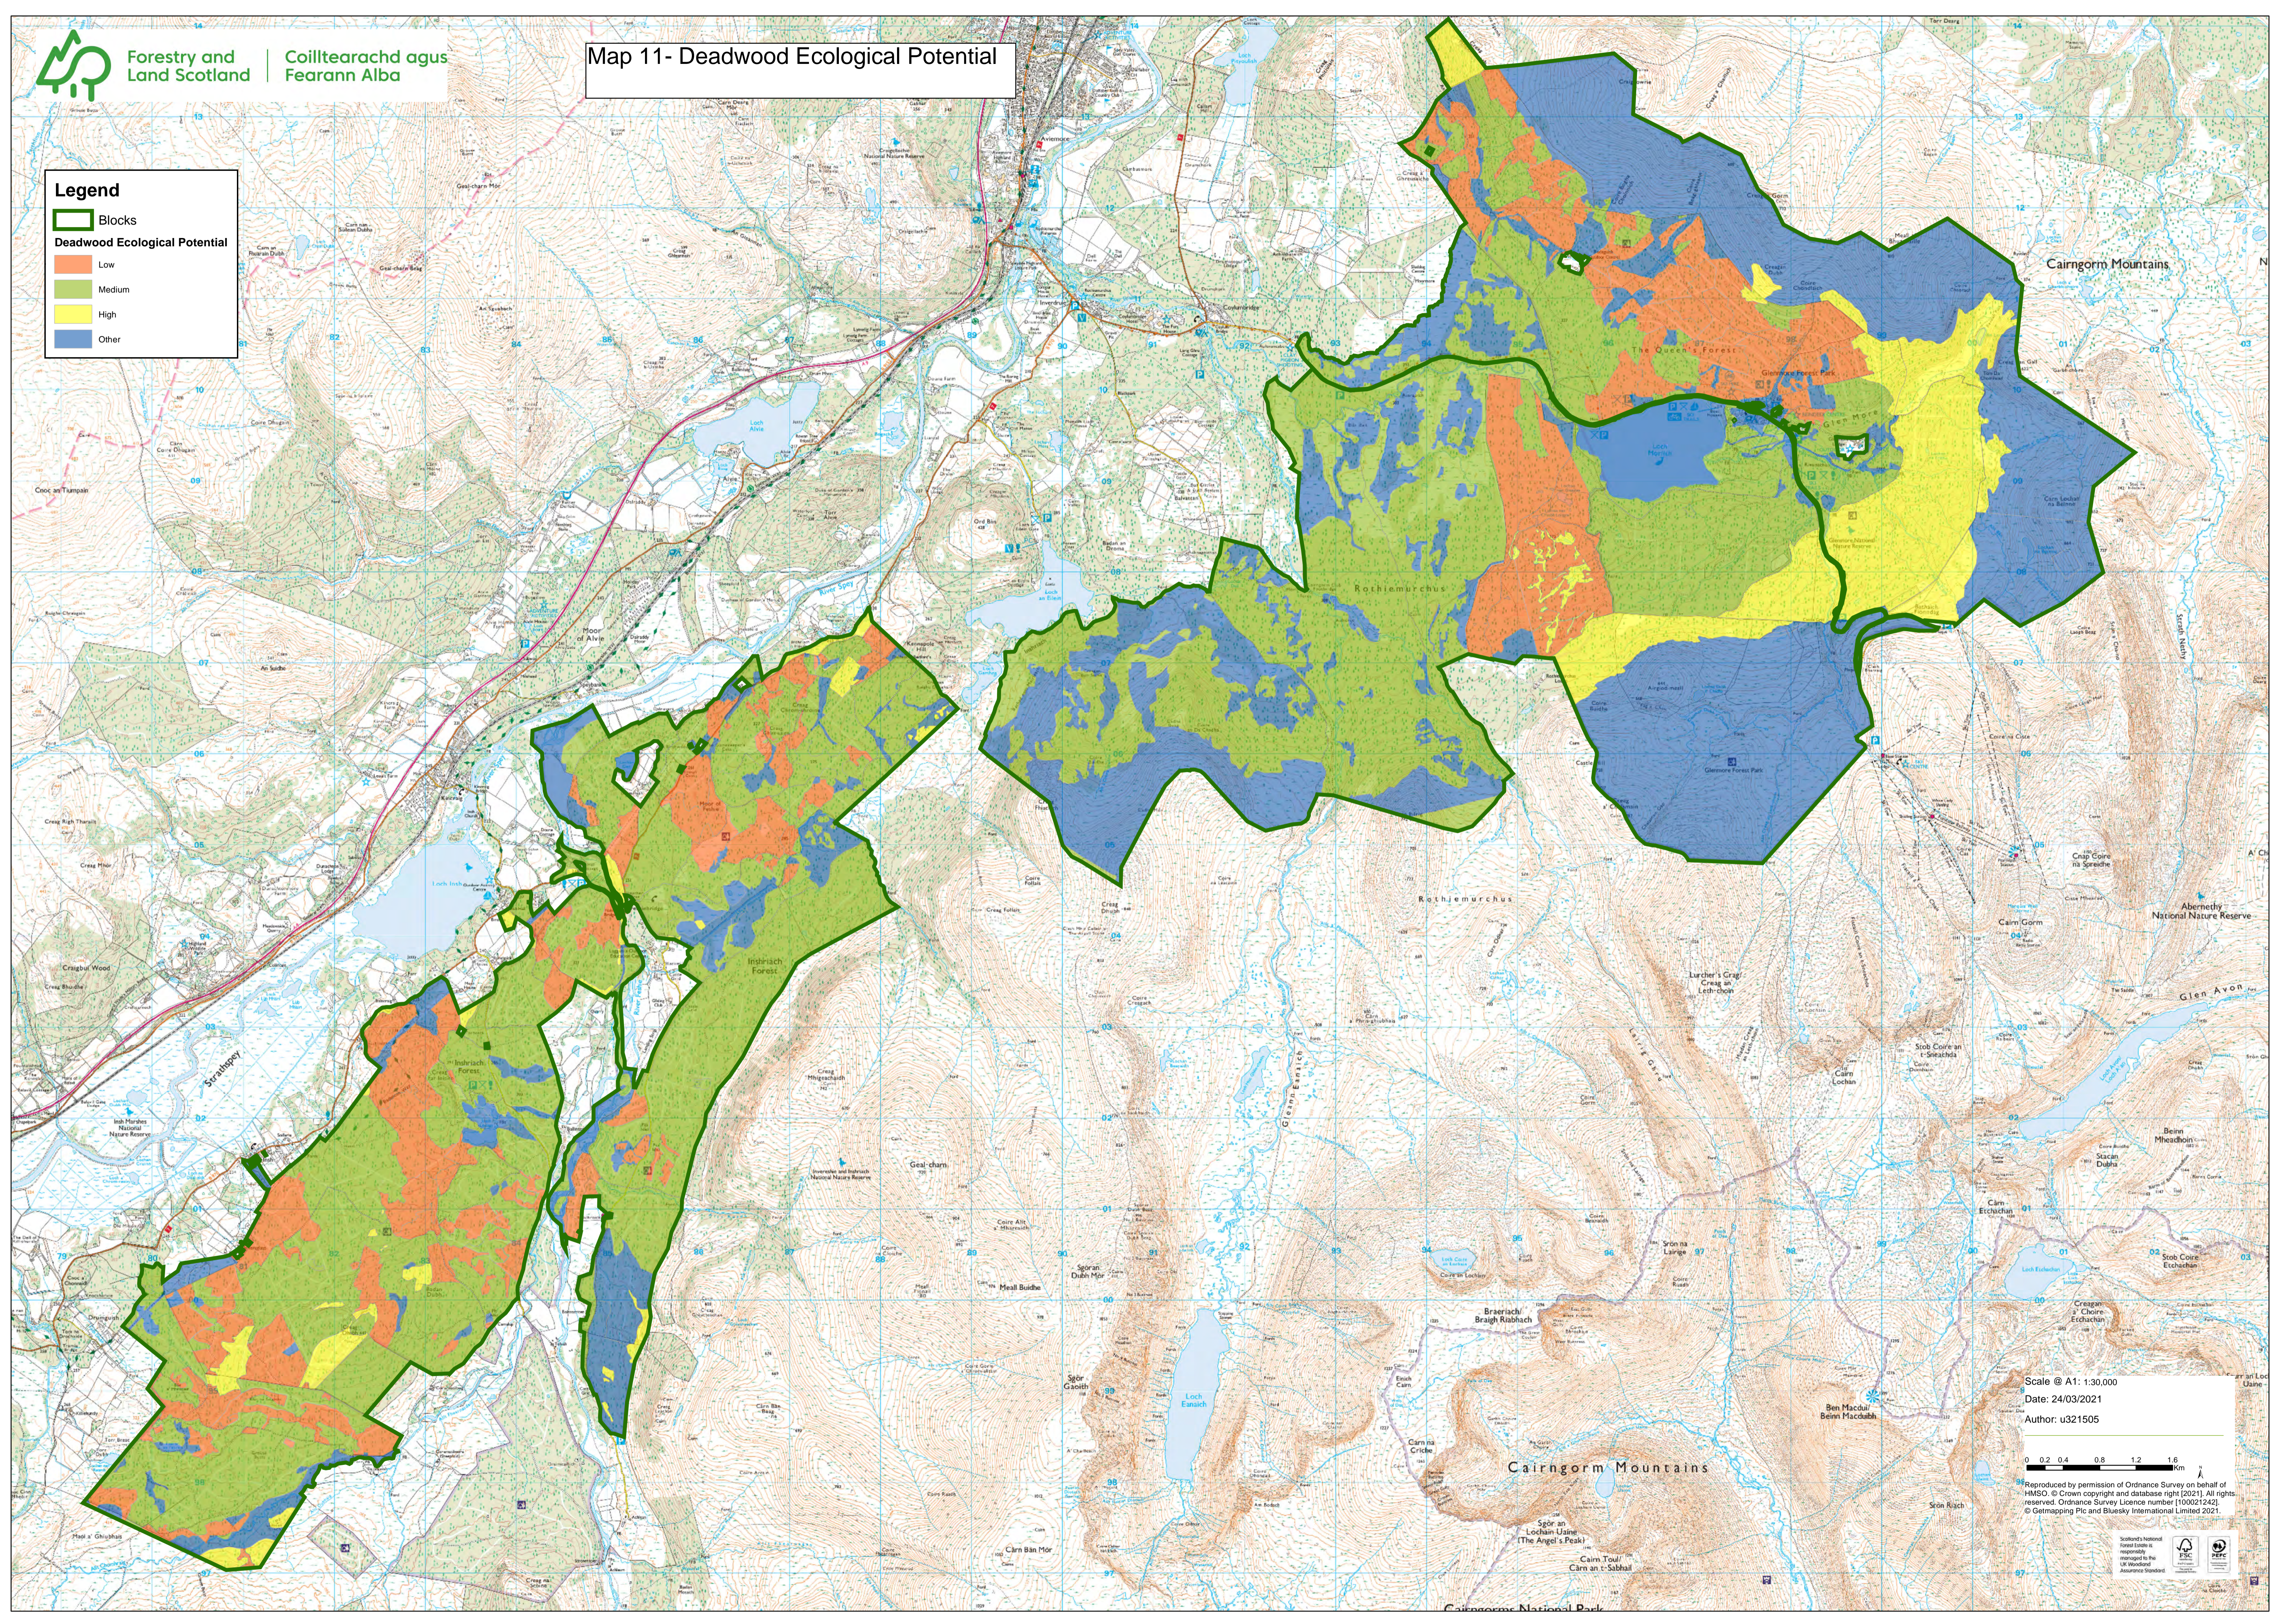

Map 11- Deadwood Ecological Potential

Legend

- Blocks
- Deadwood Ecological Potential
 - Low
 - Medium
 - High
 - Other

Scale @ A1: 1:30,000
 Date: 24/03/2021
 Author: u321505

0 0.2 0.4 0.8 1.2 1.6 Km

Reproduced by permission of Ordnance Survey on behalf of HMSO. © Crown copyright and database right [2021]. All rights reserved. Ordnance Survey Licence number [100021242]. © Getmapping Plc and Bluesky International Limited 2021.

Scotland's national forest logo is the UK Woodland Assurance Standard