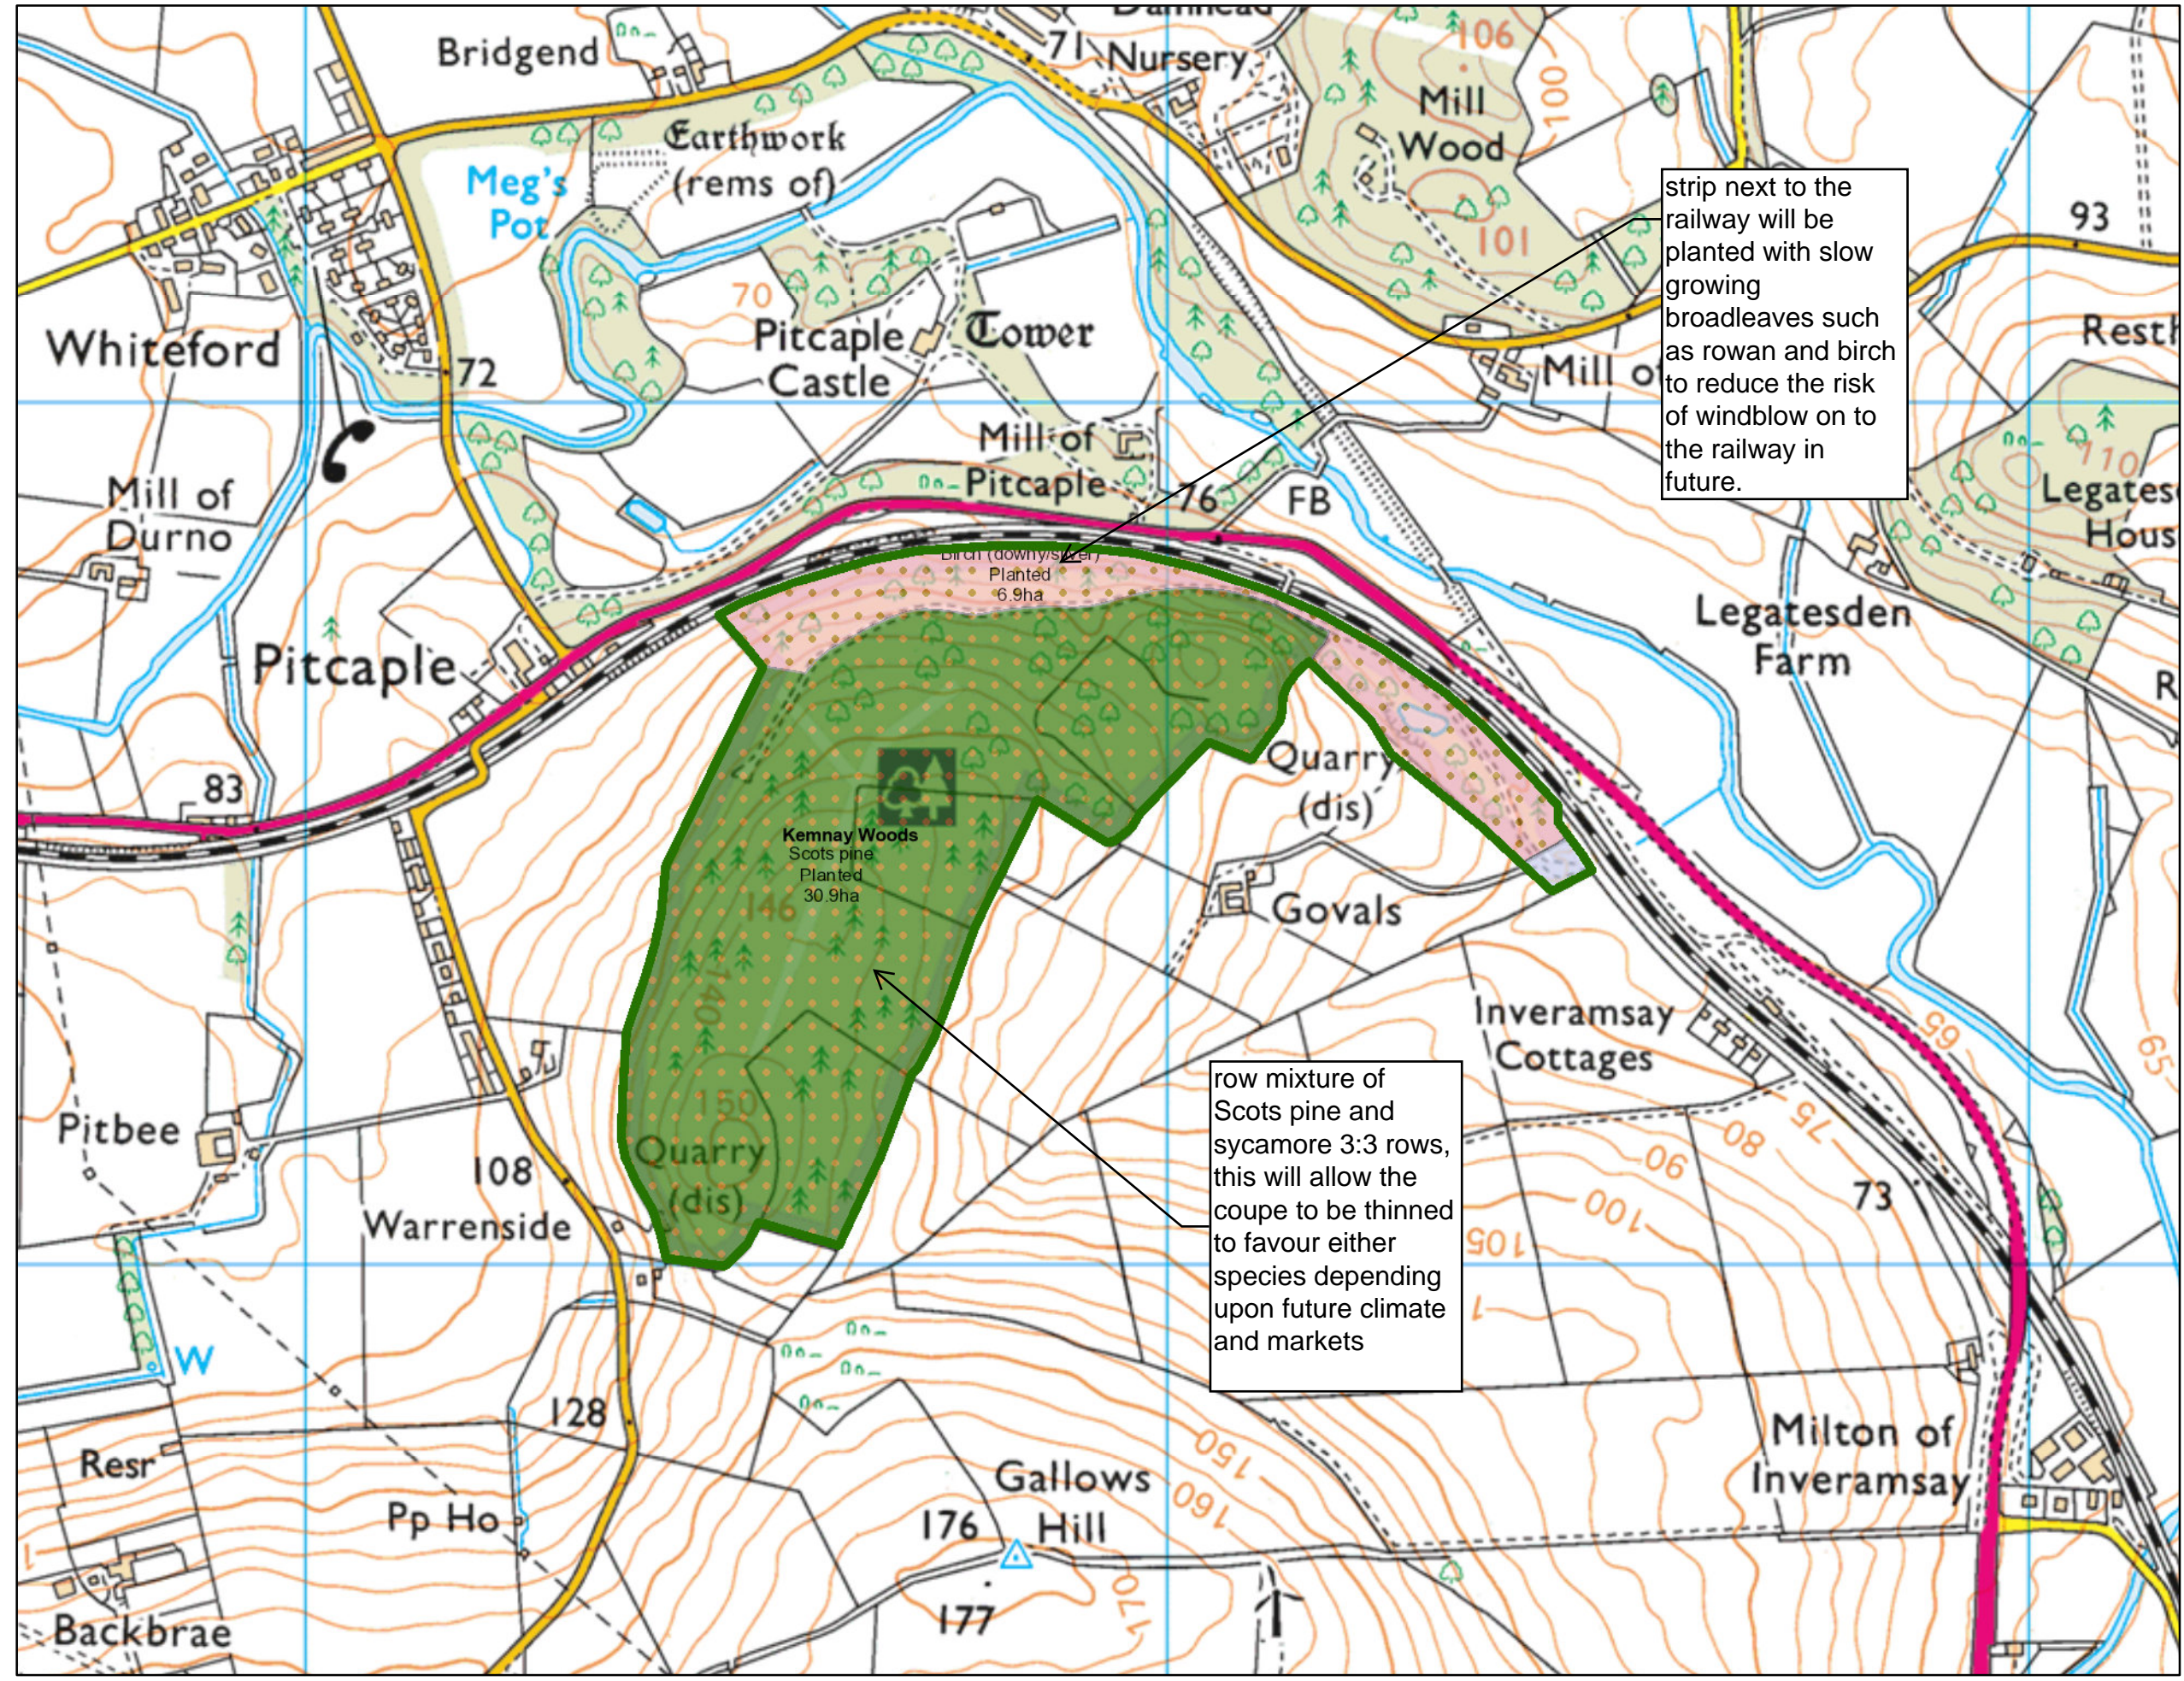

Pitcaple Future Species and Habitat Map

Untitled

Author: Ben Griffin
Scale @ A3: 1:7,500
Date: 23/01/2024

Restock Species Pure and Mixtures

- Ash
- Beech
- Birch
- Douglas Fir
- Larch
- Lodgepole Pine
- Norway Spruce
- Oak
- Native Mixed/Other Broadleaves
- Other/Mixed Broadleaves
- Other/Mixed Conifers
- Scots Pine
- Sitka Spruce
- Open

Species Mixture
Main colour = Dominant species
Dots = Secondary species
Sitka spruce with Birch shown here

Reproduced by permission of Ordnance Survey on behalf of HMSO.
© Crown copyright and database right 2024. All rights reserved.
Ordnance Survey Licence number 10024925.
© Bluesky International Ltd and Getmapping Plc 2024.

Scotland's national forests and land are responsibly managed to the UK Woodland Assurance Standard.

strip next to the railway will be planted with slow growing broadleaves such as rowan and birch to reduce the risk of windblow on to the railway in future.

row mixture of Scots pine and sycamore 3:3 rows, this will allow the coupe to be thinned to favour either species depending upon future climate and markets

Kemnay Woods
Scots pine
Planted
30.9ha

Birch (downy/sterile)
Planted
6.9ha