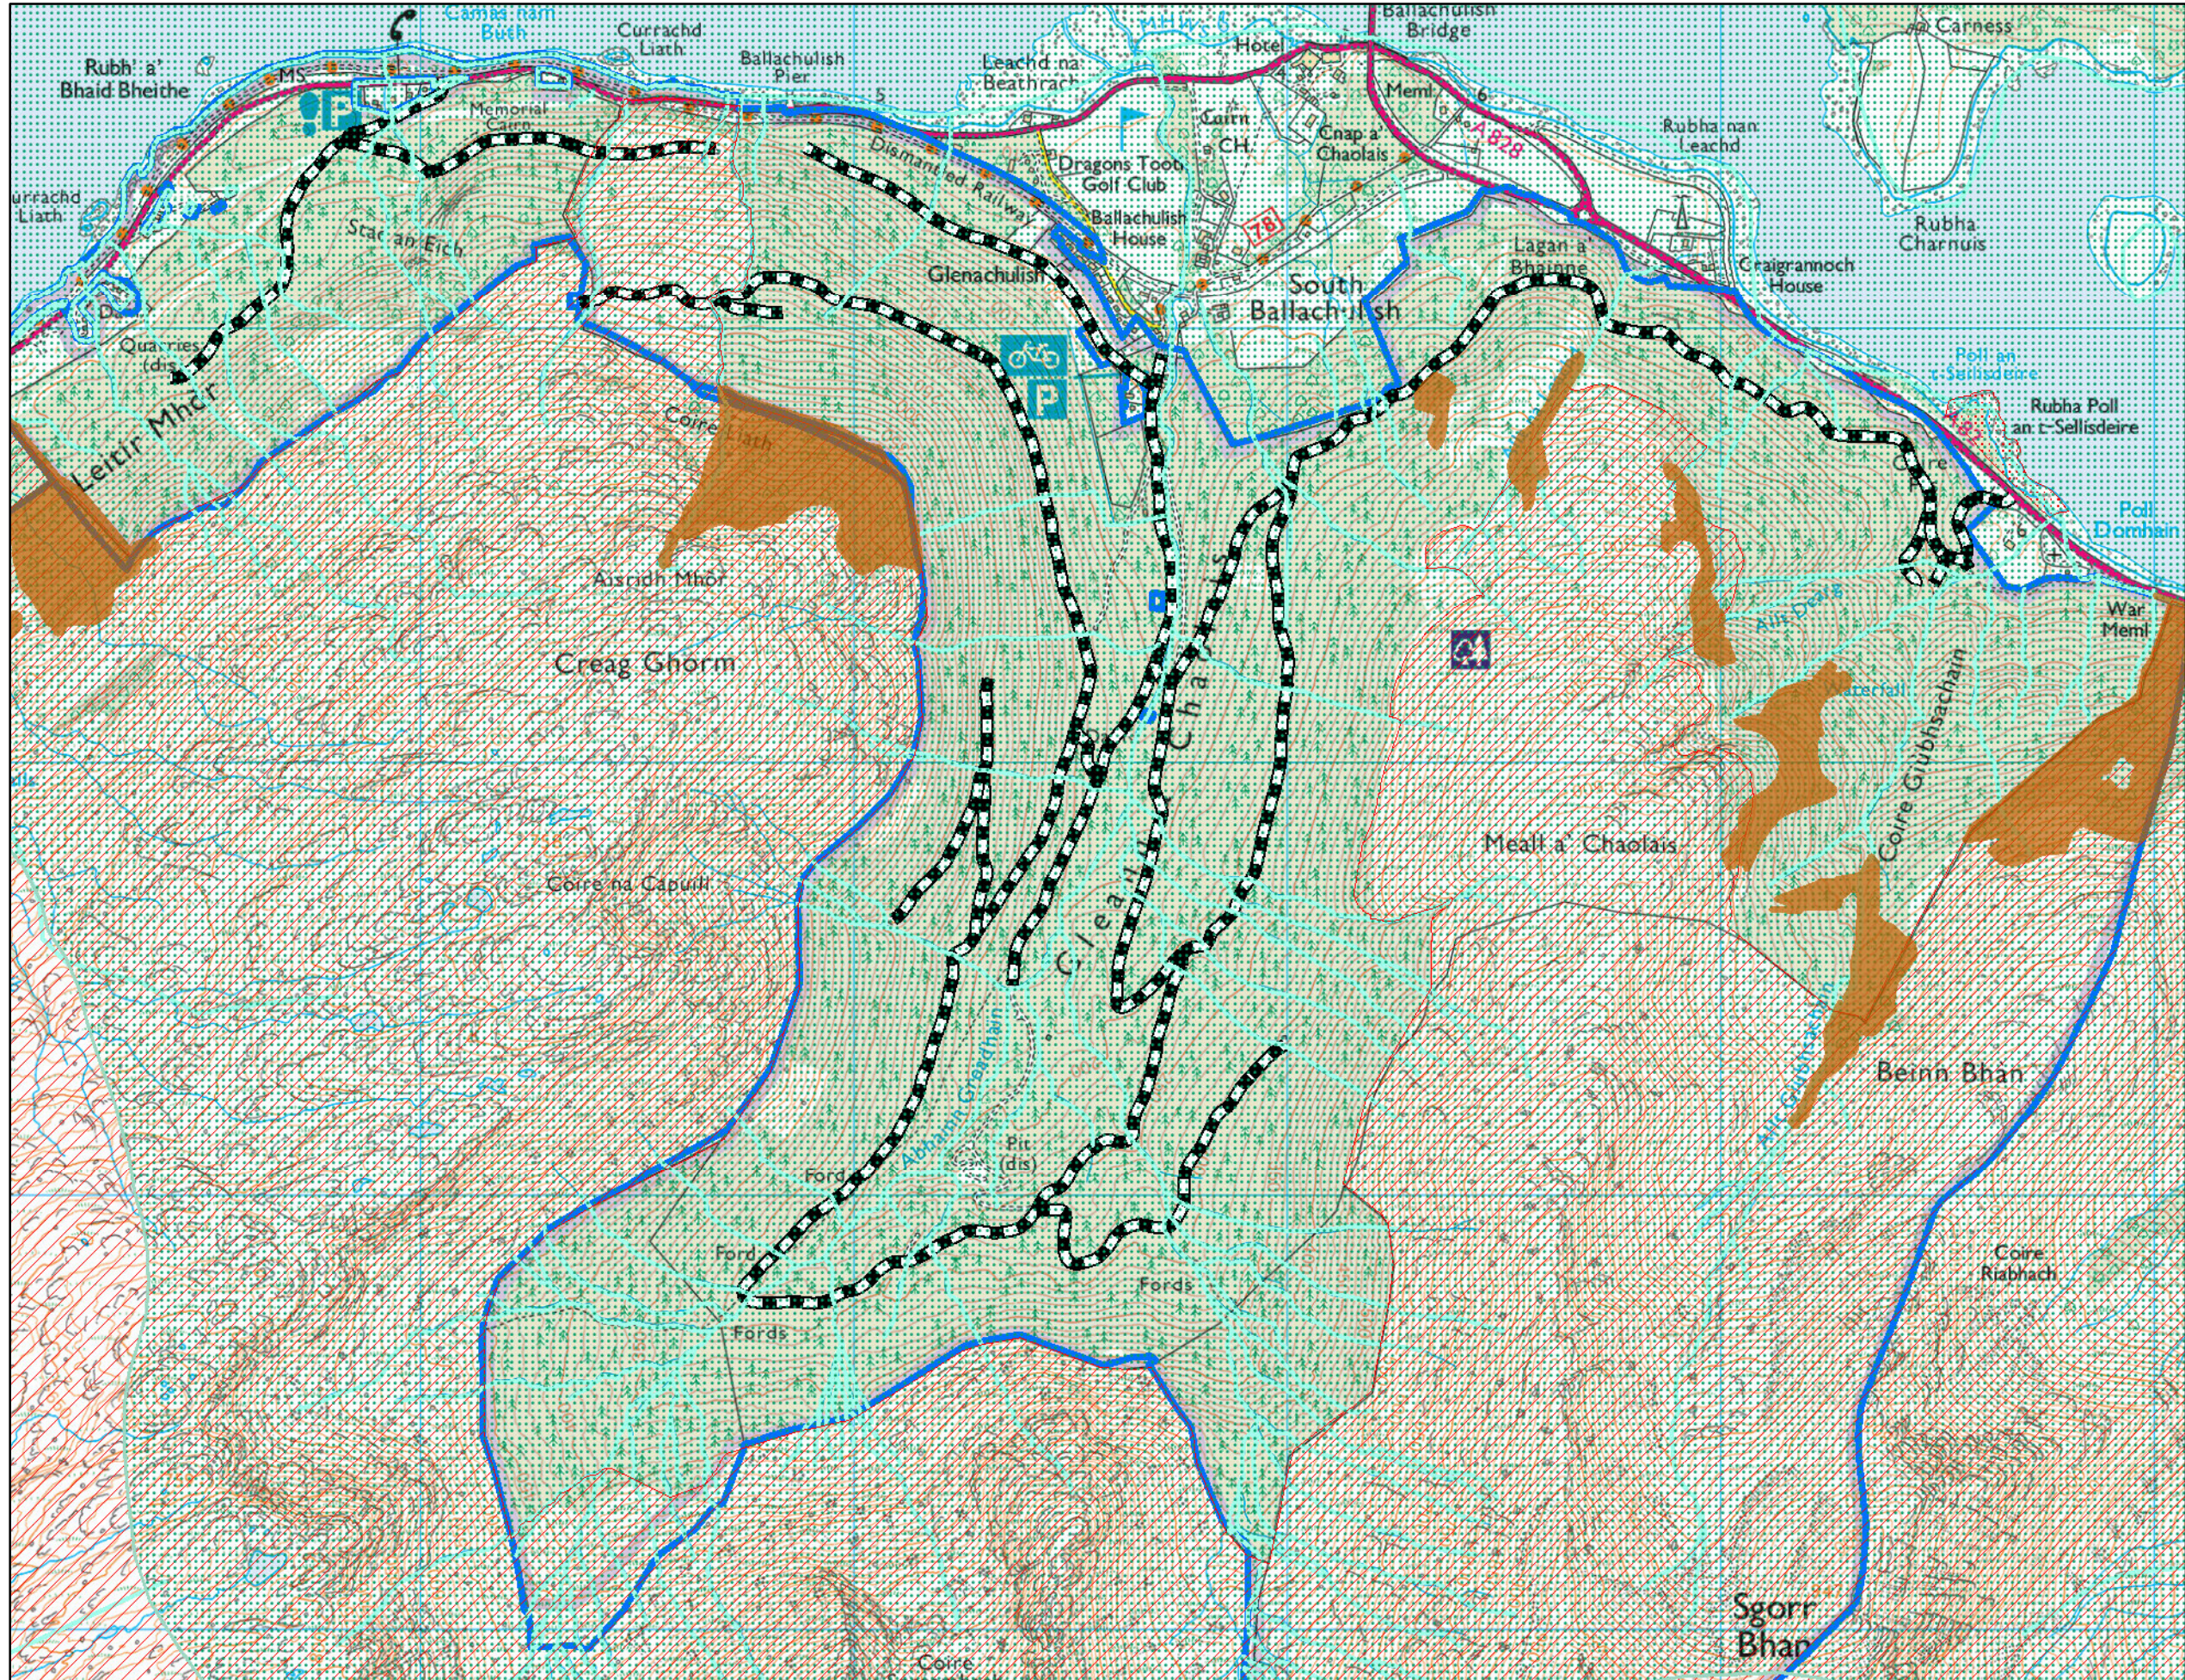

Conservation & designations

Author: Mandie Currie

Scale @ A3: 1:15,000

Date: 19/10/2022

Legend

ASNW_ArcGISOnli...

National Scenic Areas (Scot.)

National Scenic Areas (Scot.)

Sites of Special Scientific Interest

Sites of Special Scientific Interest

Special Protection Areas

Special Protection Areas

Watercourses

Watercourses

Forest Roads

Forest Roads

Land Management Plan Areas

Land Management Plan Areas

0 0.050.1 0.2 0.3 0.4 km

Reproduced by permission of Ordnance Survey on behalf of HMSO. © Crown copyright and database right 2022. All rights reserved. Ordnance Survey Licence number 100024925. © Getmapping Plc and Bluesky International Limited 2022.

Scotland's national forests and land are responsibly managed to the UK Woodland Assurance Standard.

Sgorr Bhar