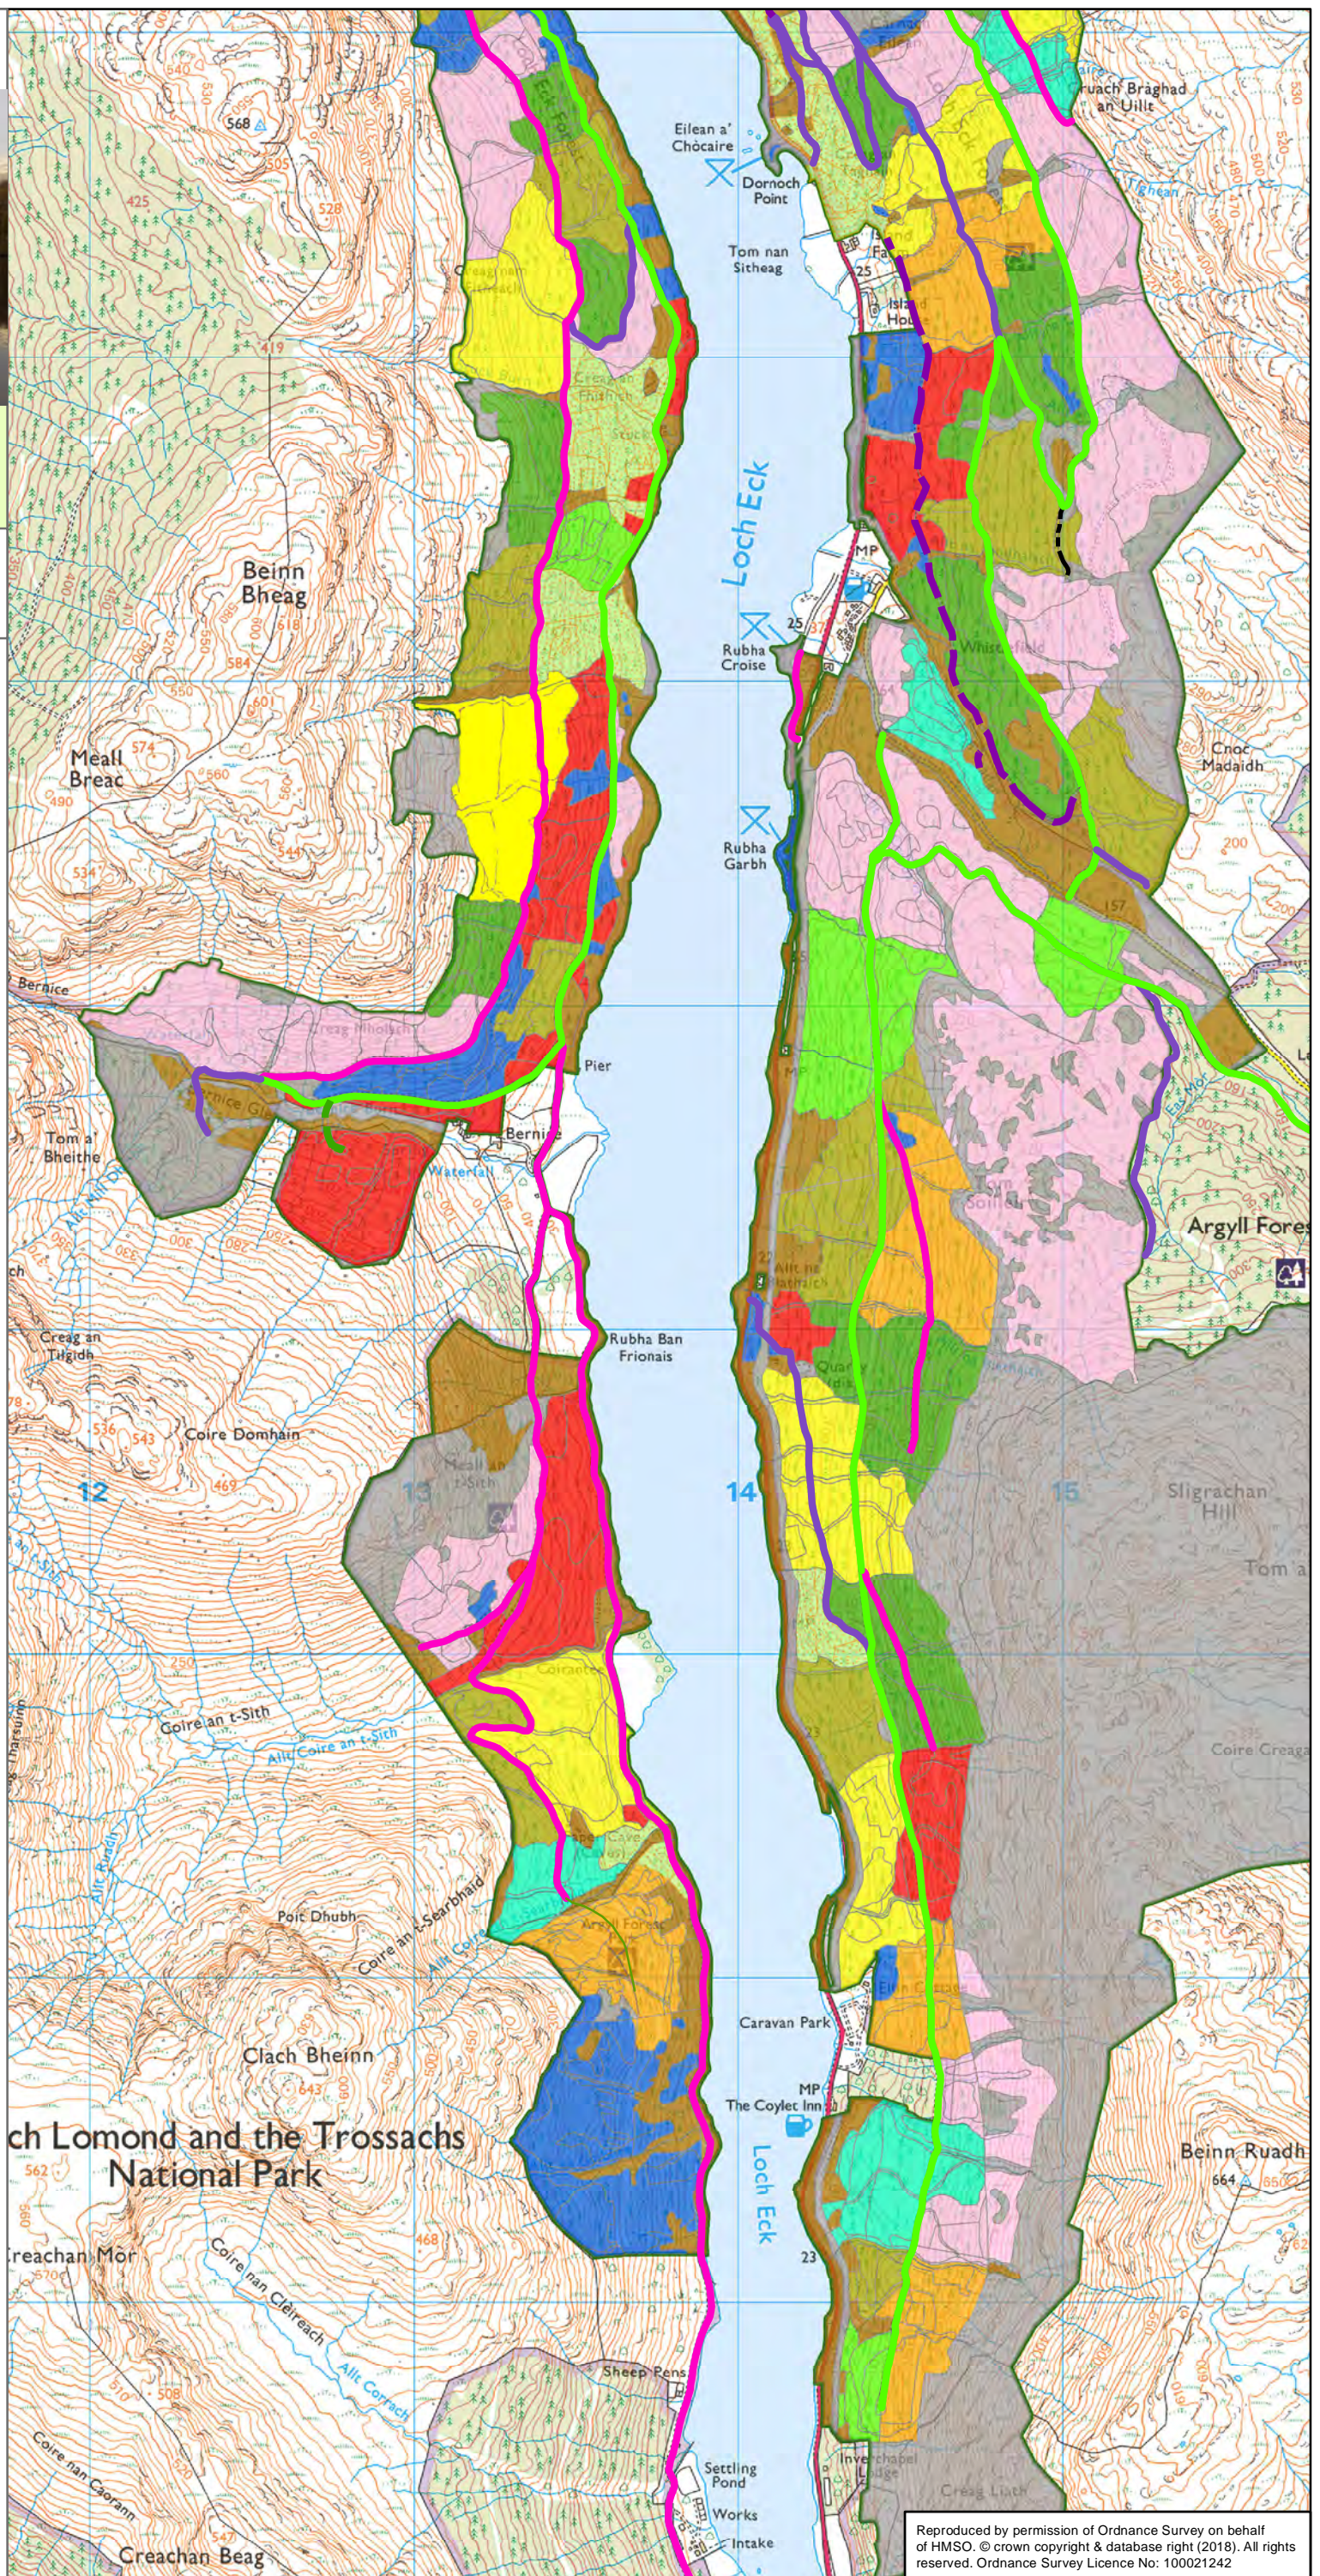

Loch Eck Land Management Plan

M11b Management South

Legend

Loch_Eck_LMP_Boundary

Forest Road Class

- Class A
- Class B
- Class C
- New
- Unassigned
- Unclassified

Felling Phases

- Phase 1 (2021 - 2025)
- Phase 2 (2026 - 2030)
- Phase 3 (2031 - 2035)
- Phase 4 (2036 - 2040)
- Phase 5 (2041 - 2045)
- Phase 6 (2046 - 2050)
- Phase 7 (2051 - 2055)
- Continuous Cover
- Irregular Shelterwood
- Conifer Long Term Retention
- Mixed Broadleaved Long Term Retention
- Open Ground
- Outside Plan Period (Felling Post 2055)

Scottish Forestry
 Coilltearachd na h-Alba
LAND MANAGEMENT PLAN
 Map relevant to: Loch Eck
 Ref. No: - LMP-04-2019
 Map: - M11b Management South

Owner/Lessee
 Signature: _____
 Date: _____

On behalf of Scottish Forestry
 Signature: *B. B. B.*
 Date: 28/07/2020

08/04/2018

Scale: 1:20,000 @ A3