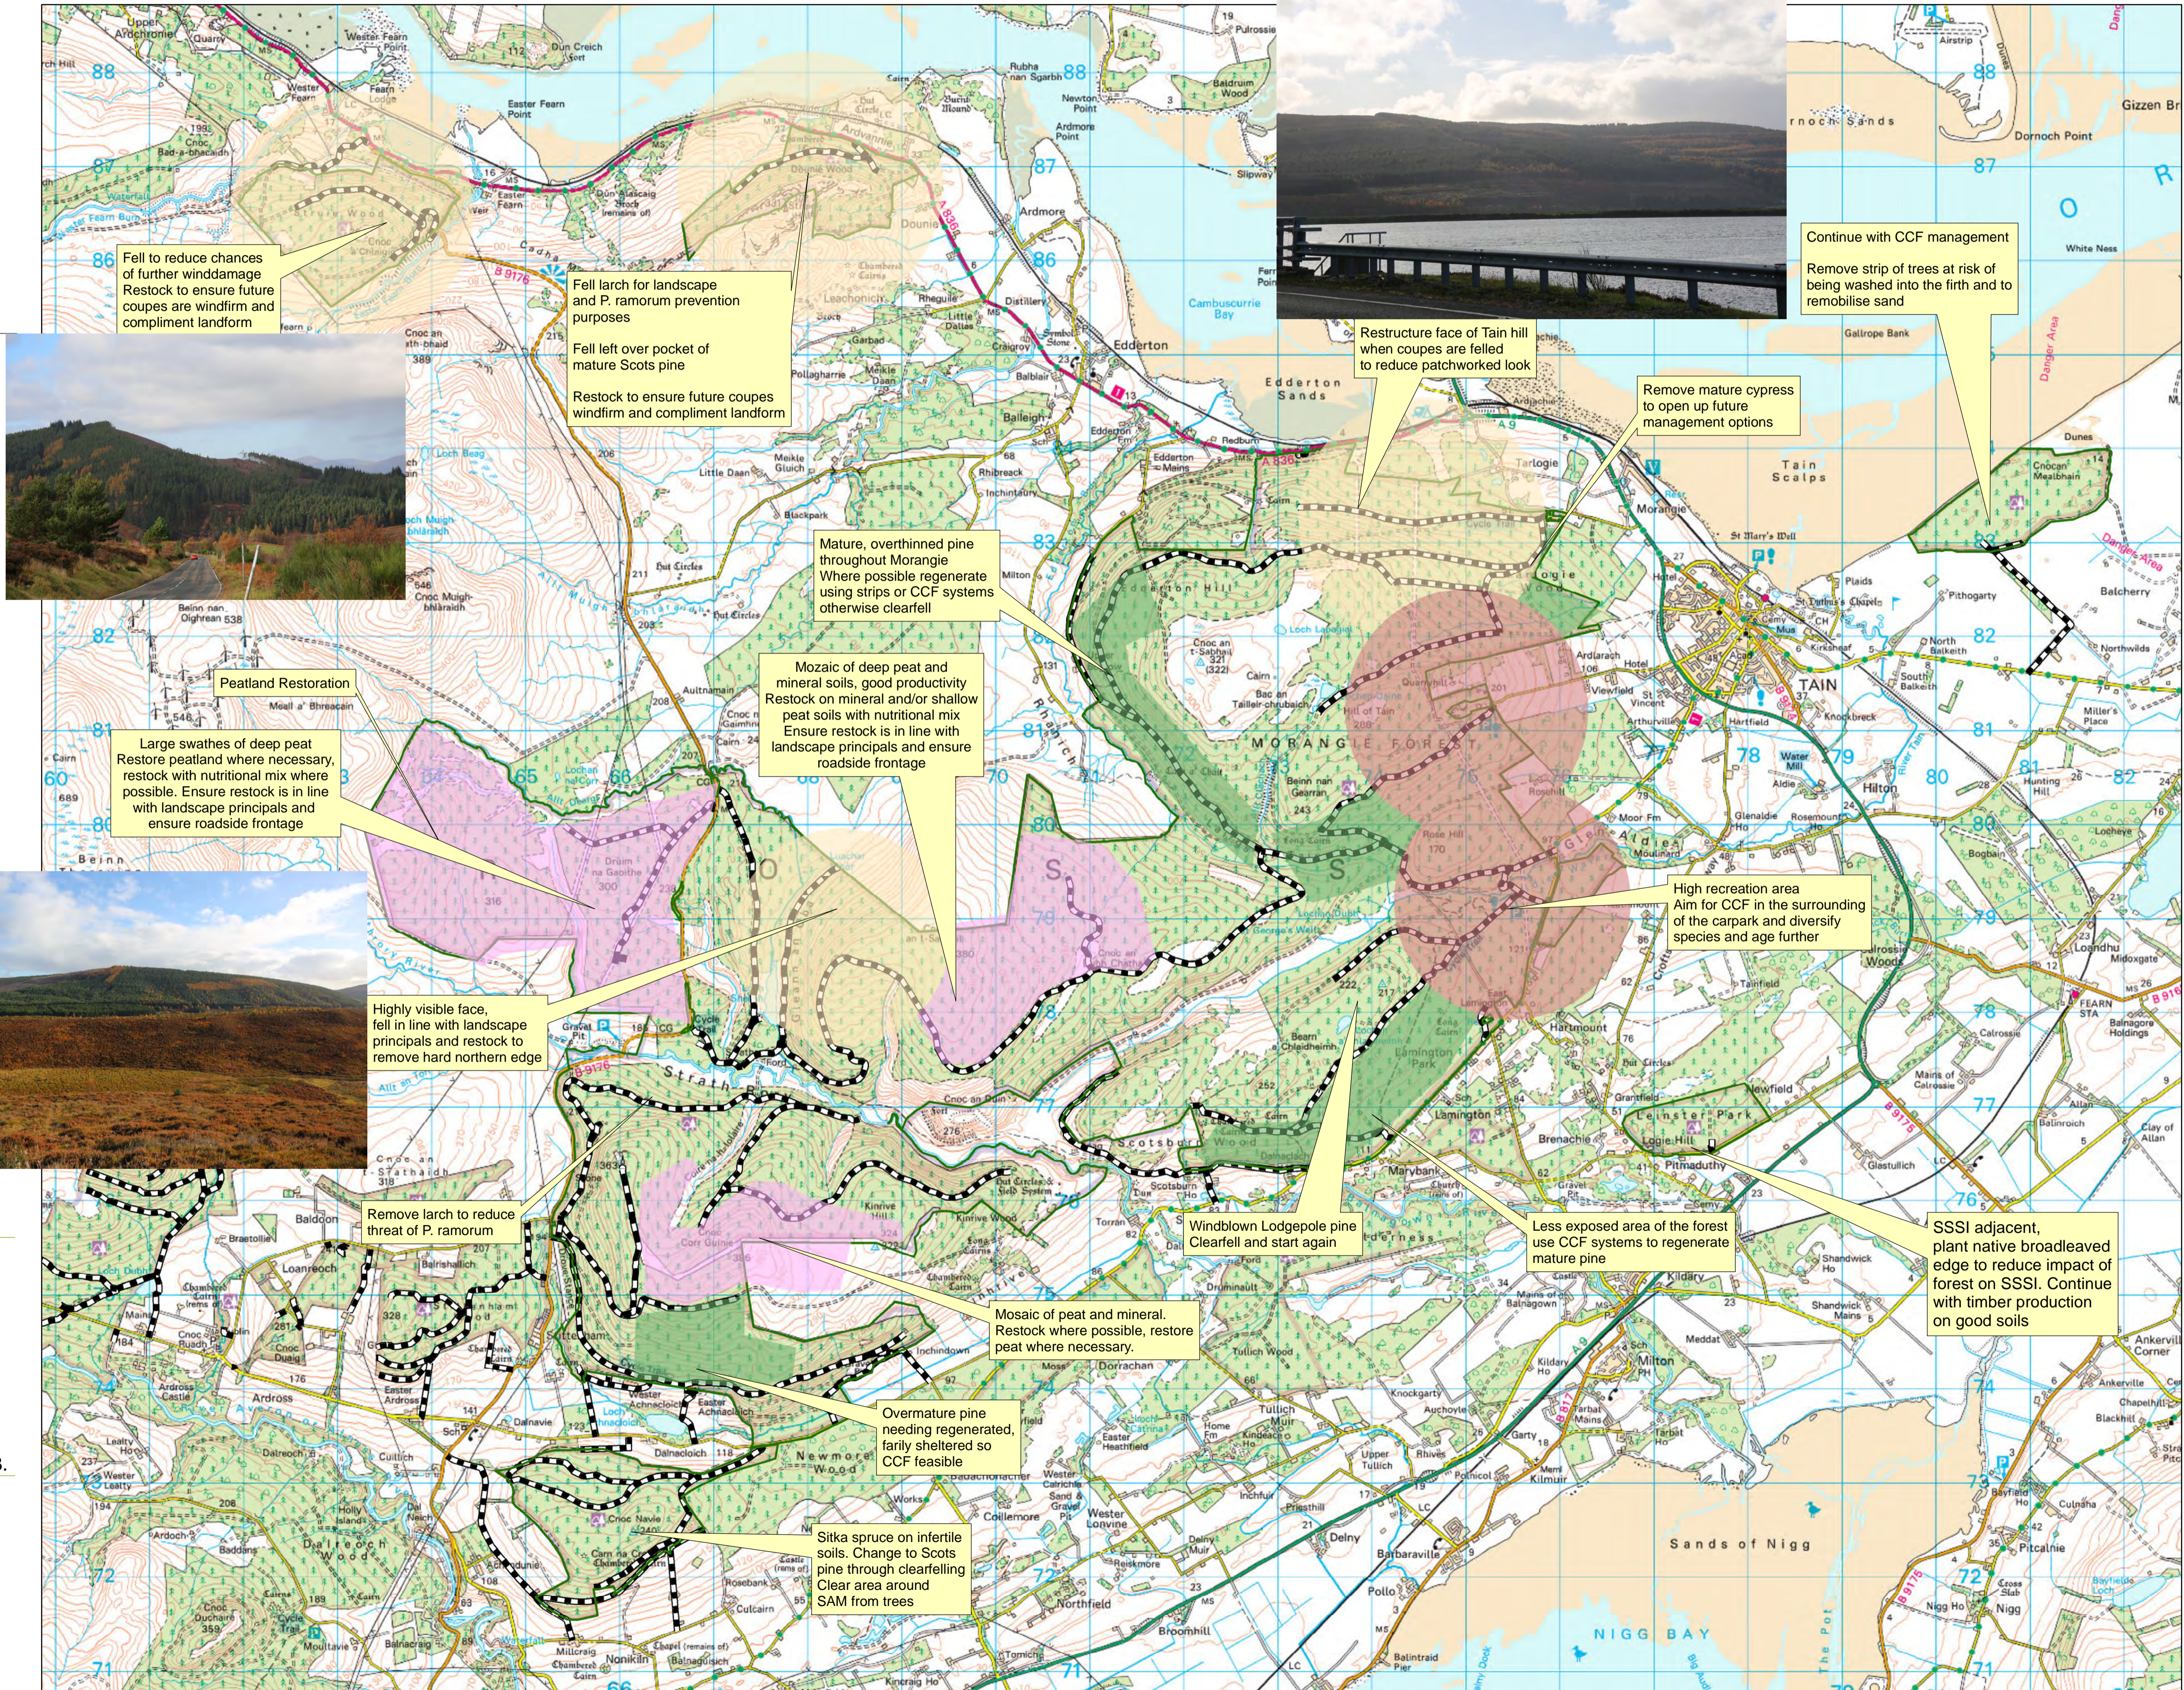

## Map 4 - Analysis & Concept

Author: Eelco de Jong

Scale @ A1: 1:35,000

Date: 06/11/2023

### Legend

- Areas with peatland restoration
- High recreation areas
- Mature Scots pine
- Highly visible
- LMP Area
- Forest Roads

0 0.4750.95 1.9 2.85 3.8 Km

Reproduced by permission of Ordnance Survey on behalf of HMSO. © Crown copyright and database right [2023]. All rights reserved. Ordnance Survey Licence number [100021242]. © Getmapping Plc and Bluesky International Limited 2023.