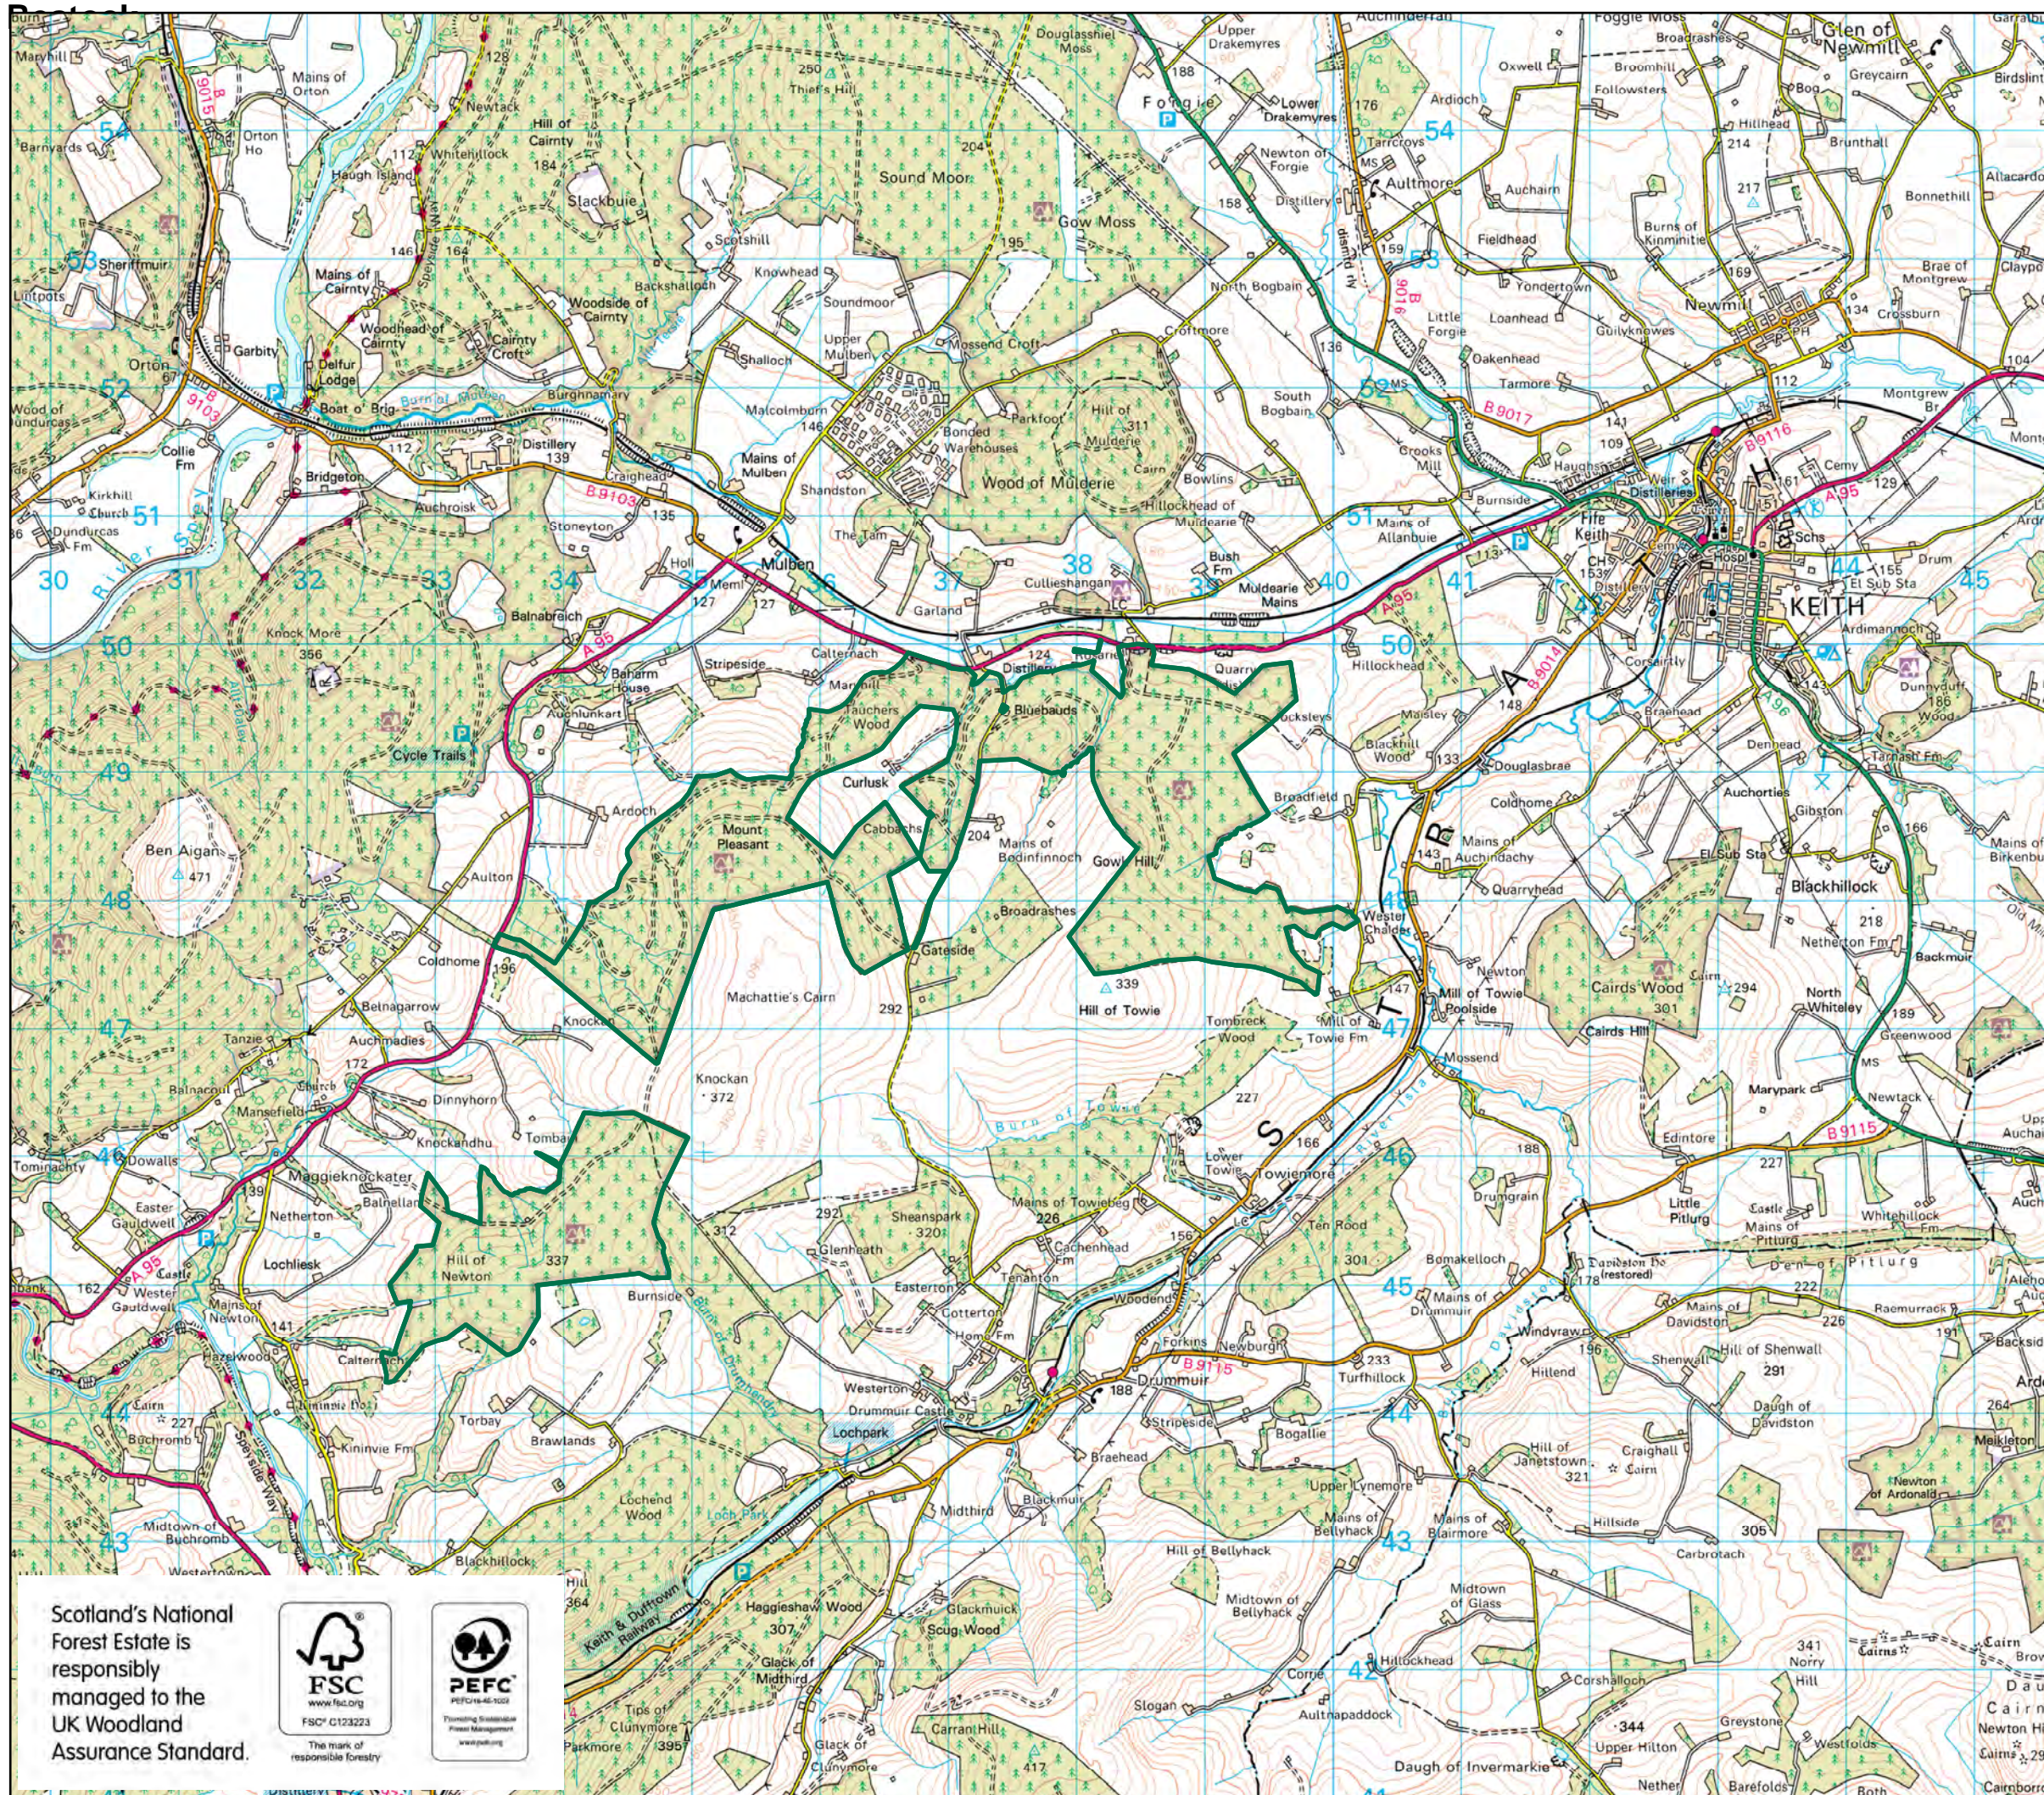

Legend

 Forest Boundary

Scotland's National Forest Estate is responsibly managed to the UK Woodland Assurance Standard.

Reproduced by permission of Ordnance Survey on behalf of HMSO. © Crown copyright and database right [2015]. All rights reserved. Ordnance Survey Licence number [100021242]