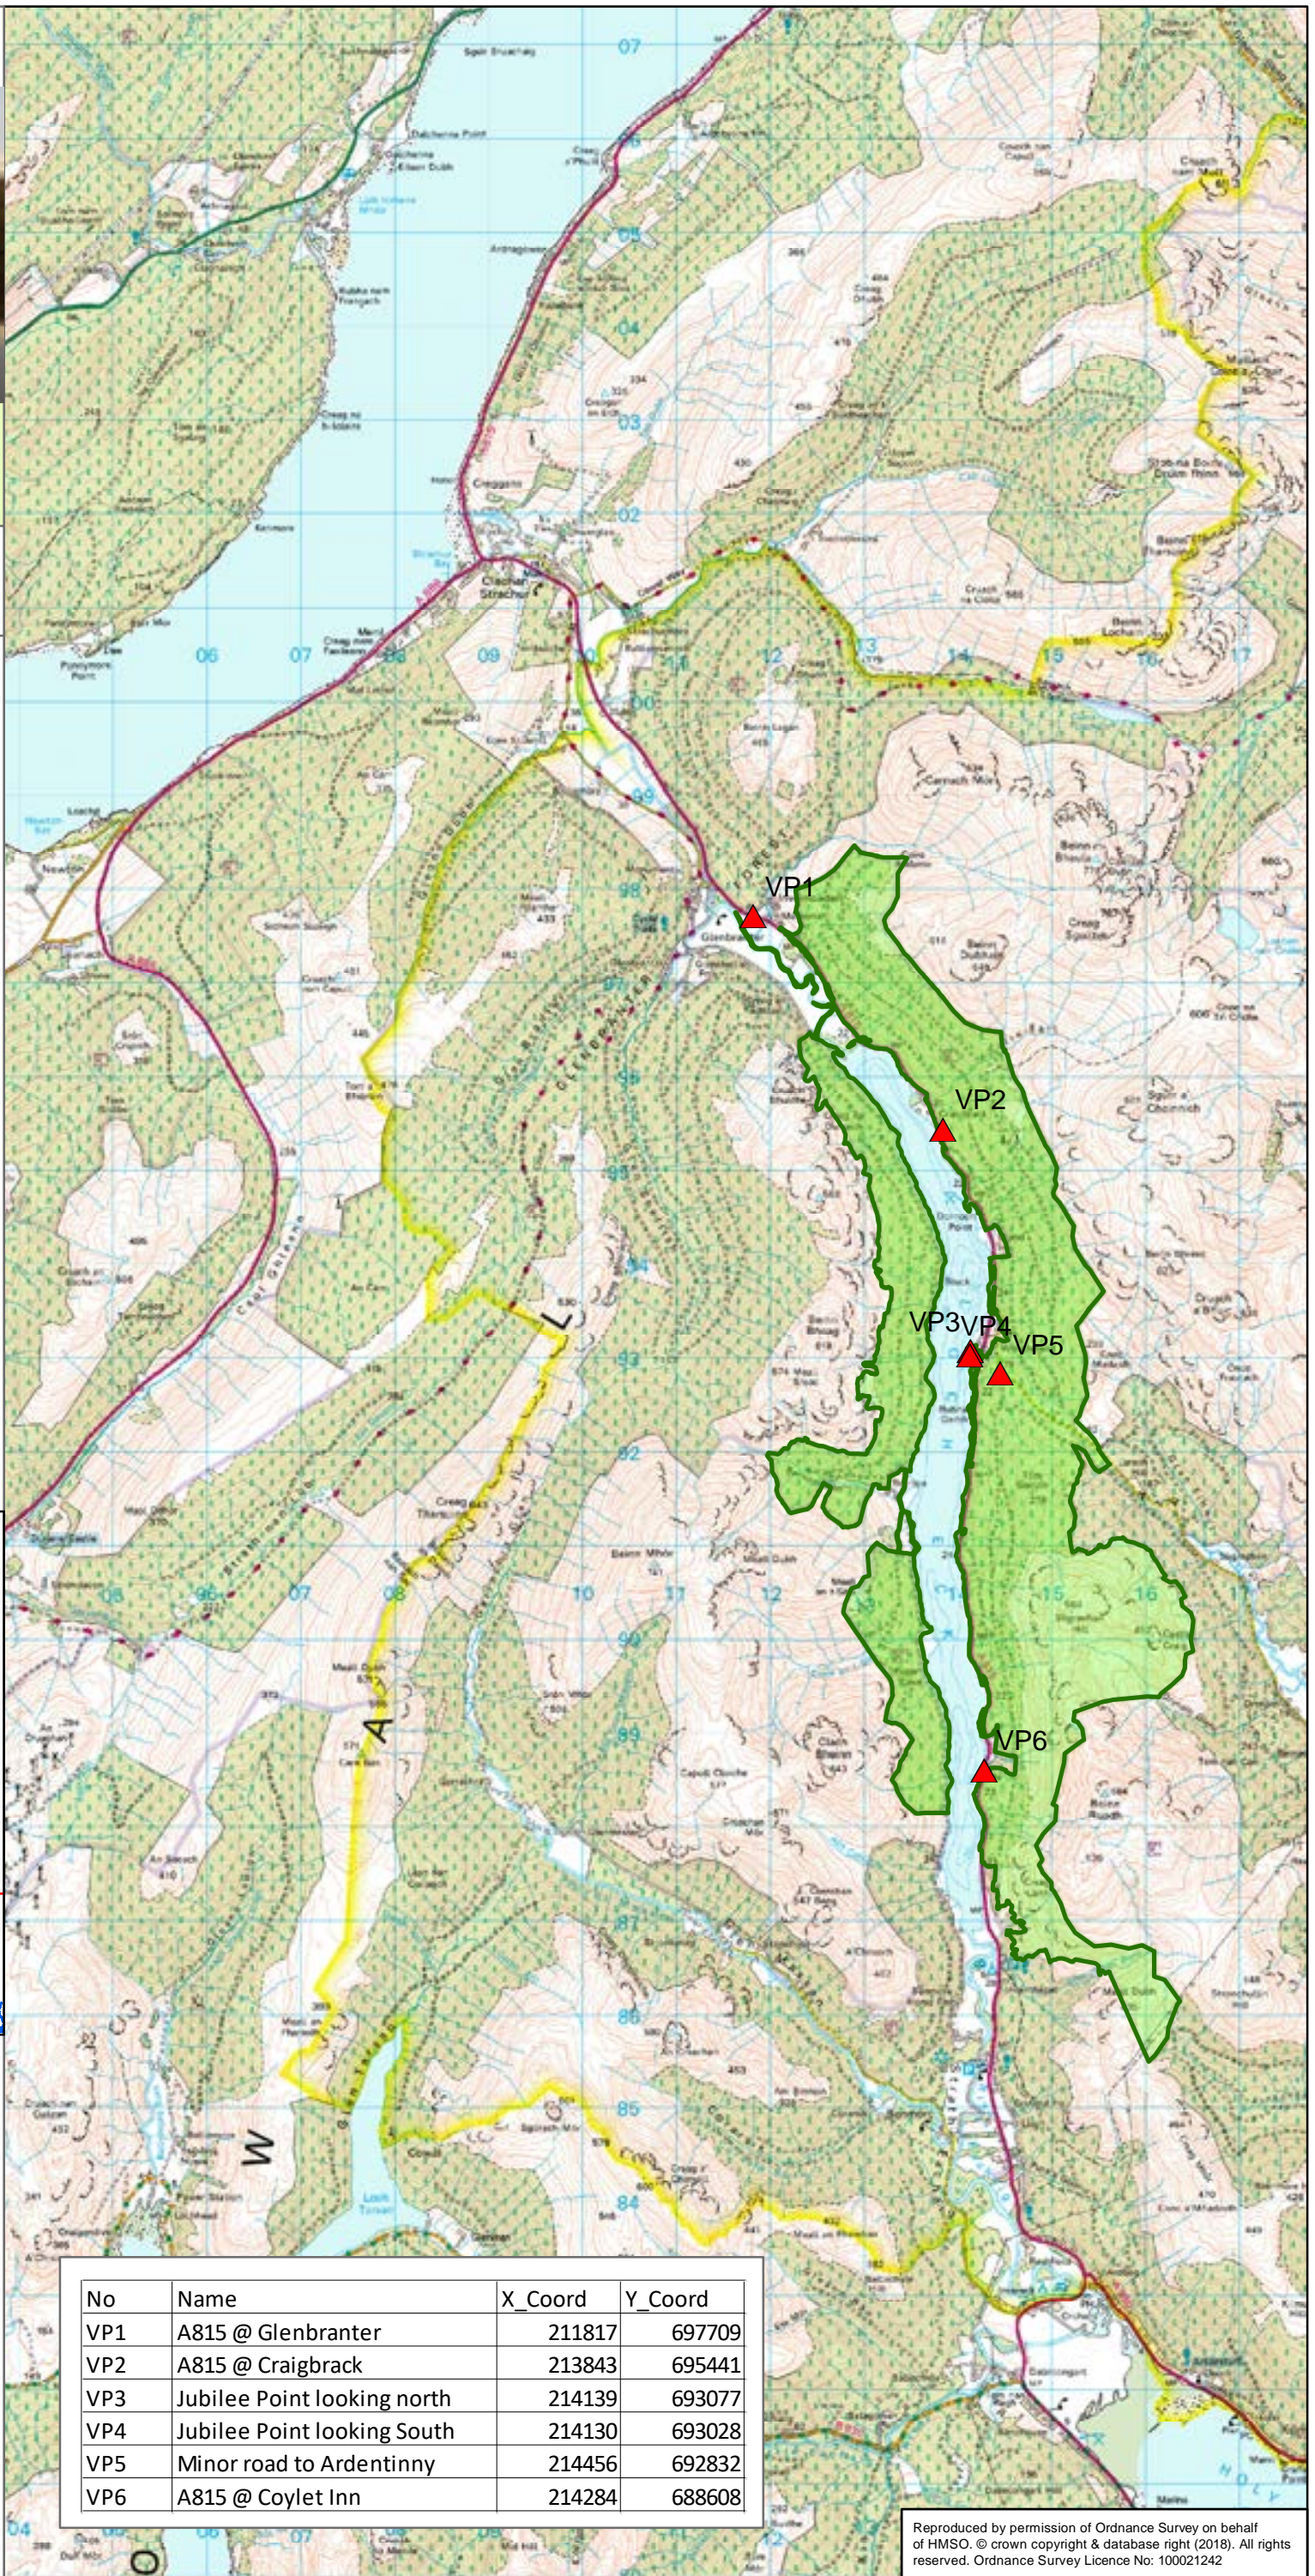

Loch Eck Land Management Plan

M1 Location & Viewpoints

Legend

- Loch Eck Land Management Plan Boundary
- Loch Eck Viewpoints

08/04/2018

Scale: 1:50,000 @ A3

No	Name	X_Coord	Y_Coord
VP1	A815 @ Glenbranter	211817	697709
VP2	A815 @ Craigbrack	213843	695441
VP3	Jubilee Point looking north	214139	693077
VP4	Jubilee Point looking South	214130	693028
VP5	Minor road to Ardentinny	214456	692832
VP6	A815 @ Coylet Inn	214284	688608