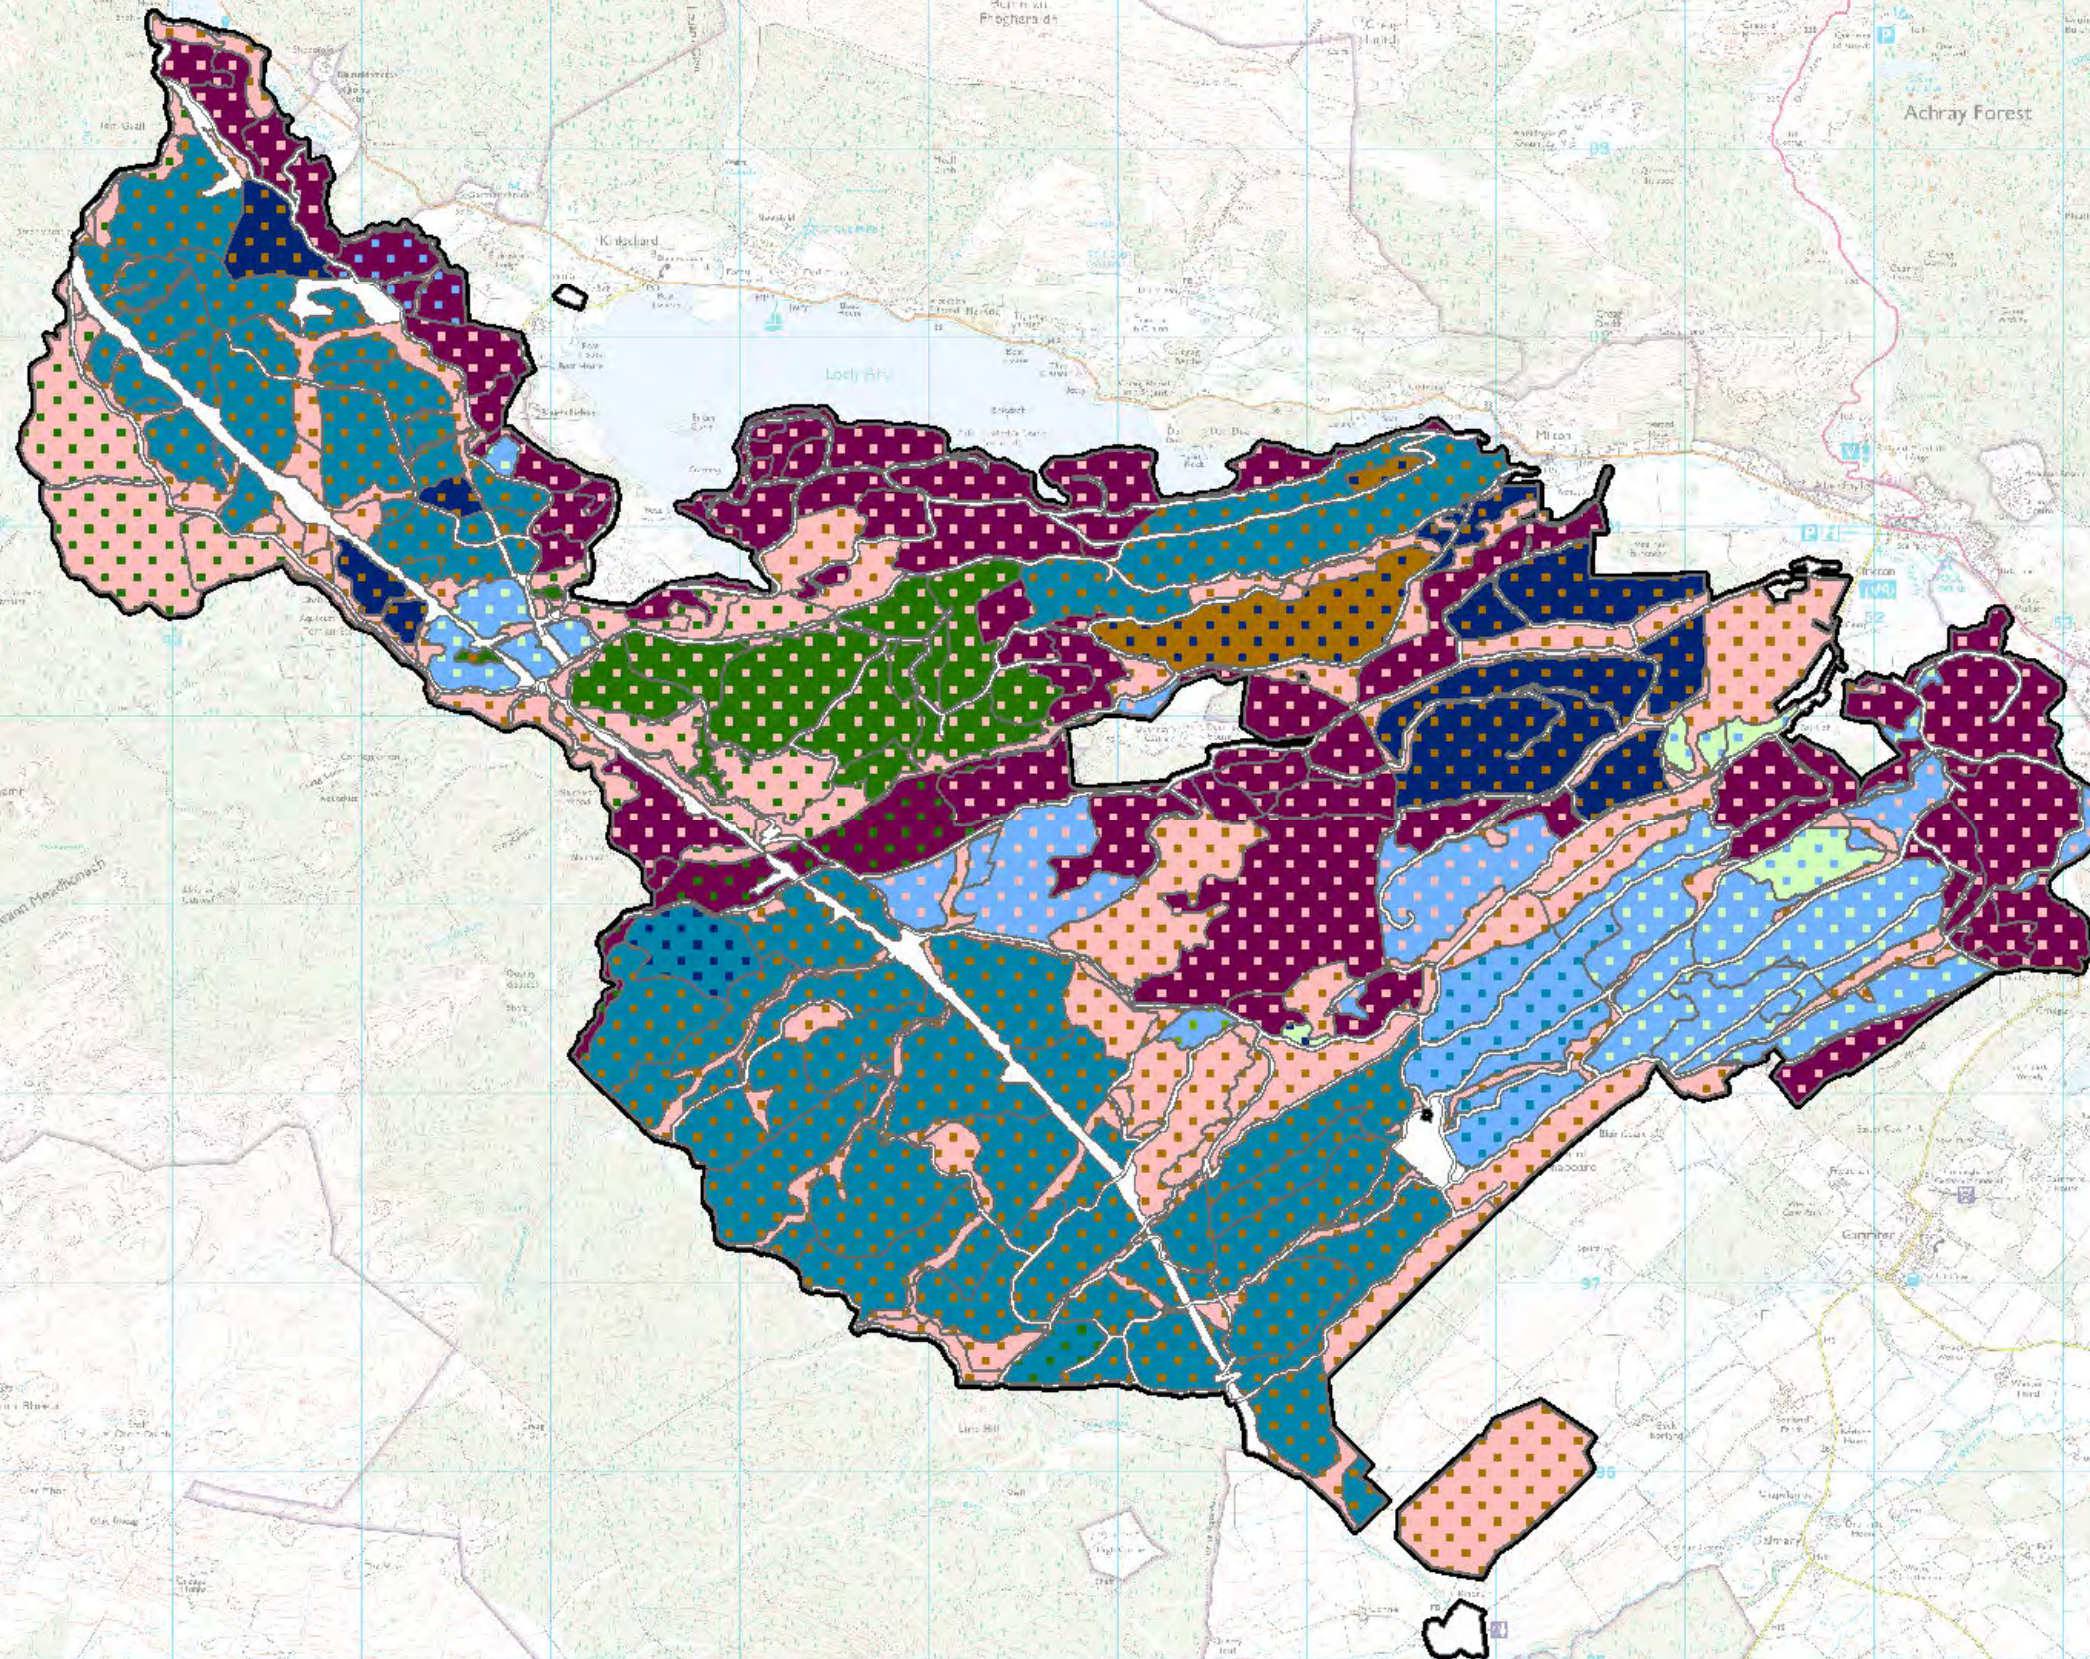

East Loch Ard

Future Habitats

- Birch
- Oak
- Mixed broadleaves
- Douglas fir
- Larch
- Norway spruce
- Sitka spruce
- Scots pine
- Mixed conifers
- Open
- Plan Boundary

small squares indicate second species

Scotland's National Forest Estate is responsibly managed to the UK Woodland Assurance Standard.

Reproduced by permission of Ordnance Survey on behalf of HMSO. © Crown copyright and database right [2015]. All rights reserved. Ordnance Survey Licence number [100021242]