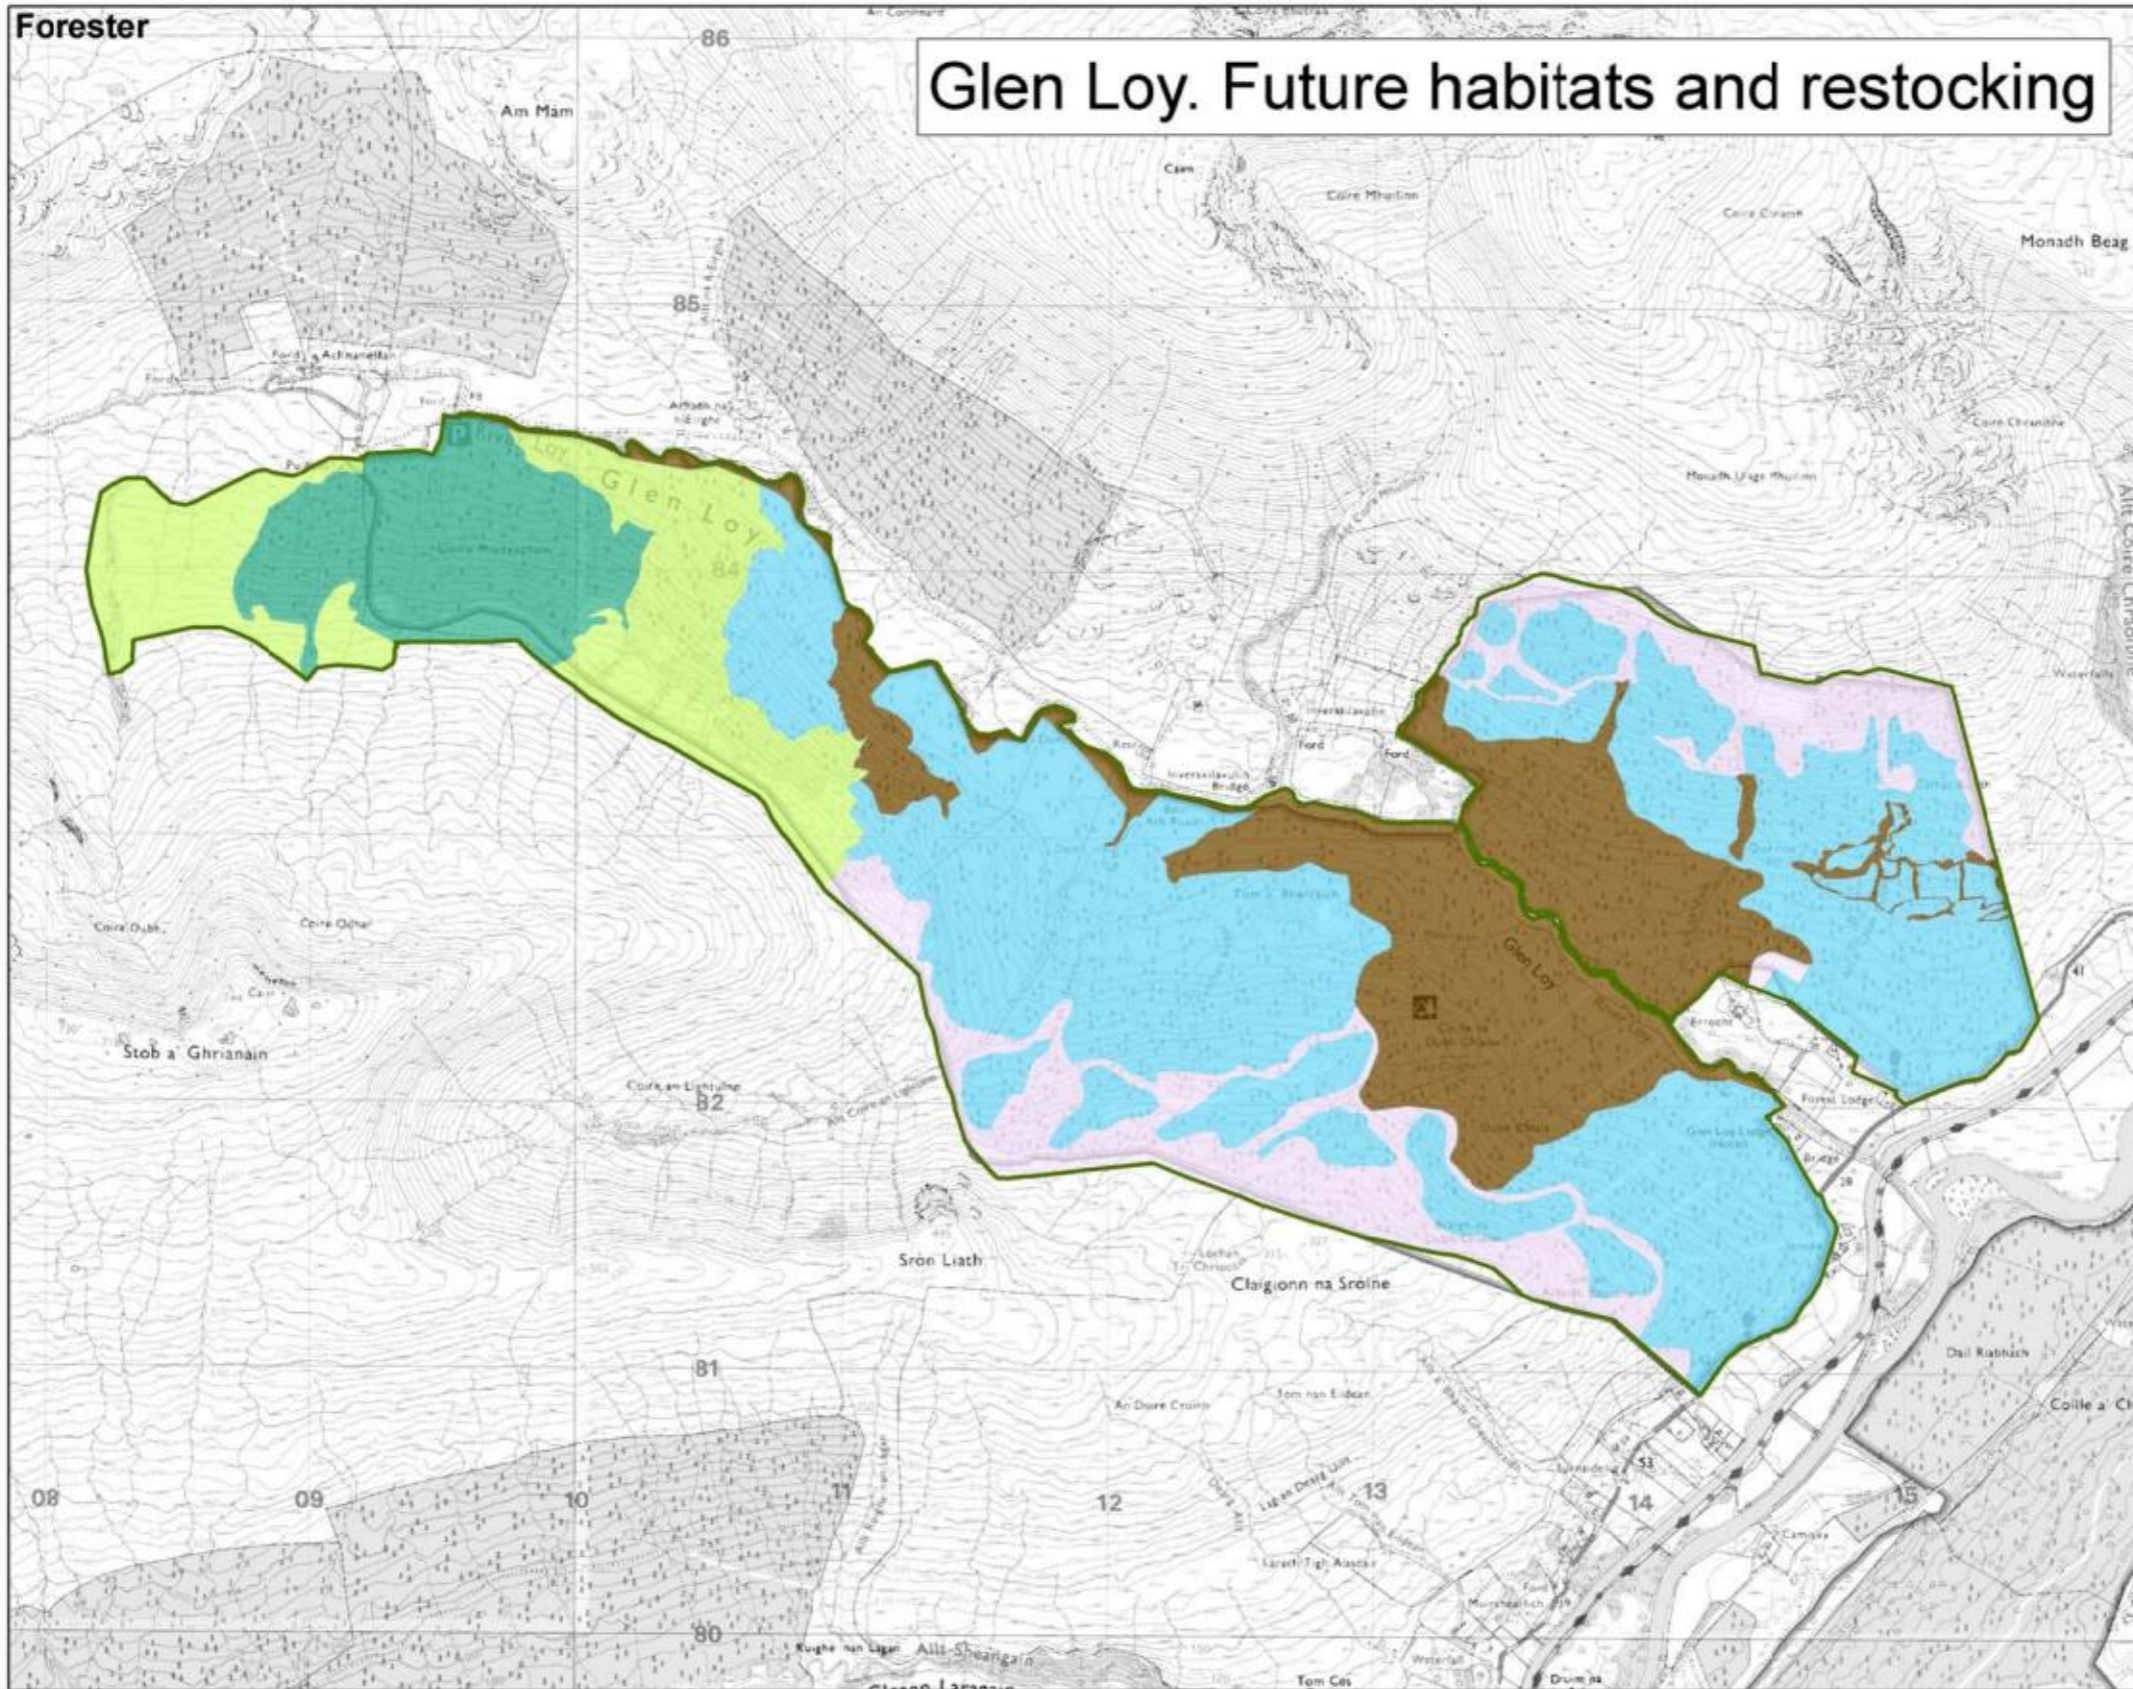

Forester

Glen Loy. Future habitats and restocking

Coimisean na Coilltearachd Alba
Forestry Commission Scotland

Lochaber Forest District
Title
Type of Map Stock
Scale 1:24,000
Date December 2007

Legend

- Core Pinewood
- Mosaic of pine, birch and open ground
- Mainly Sitka spruce
- Native broadleaves
- Open