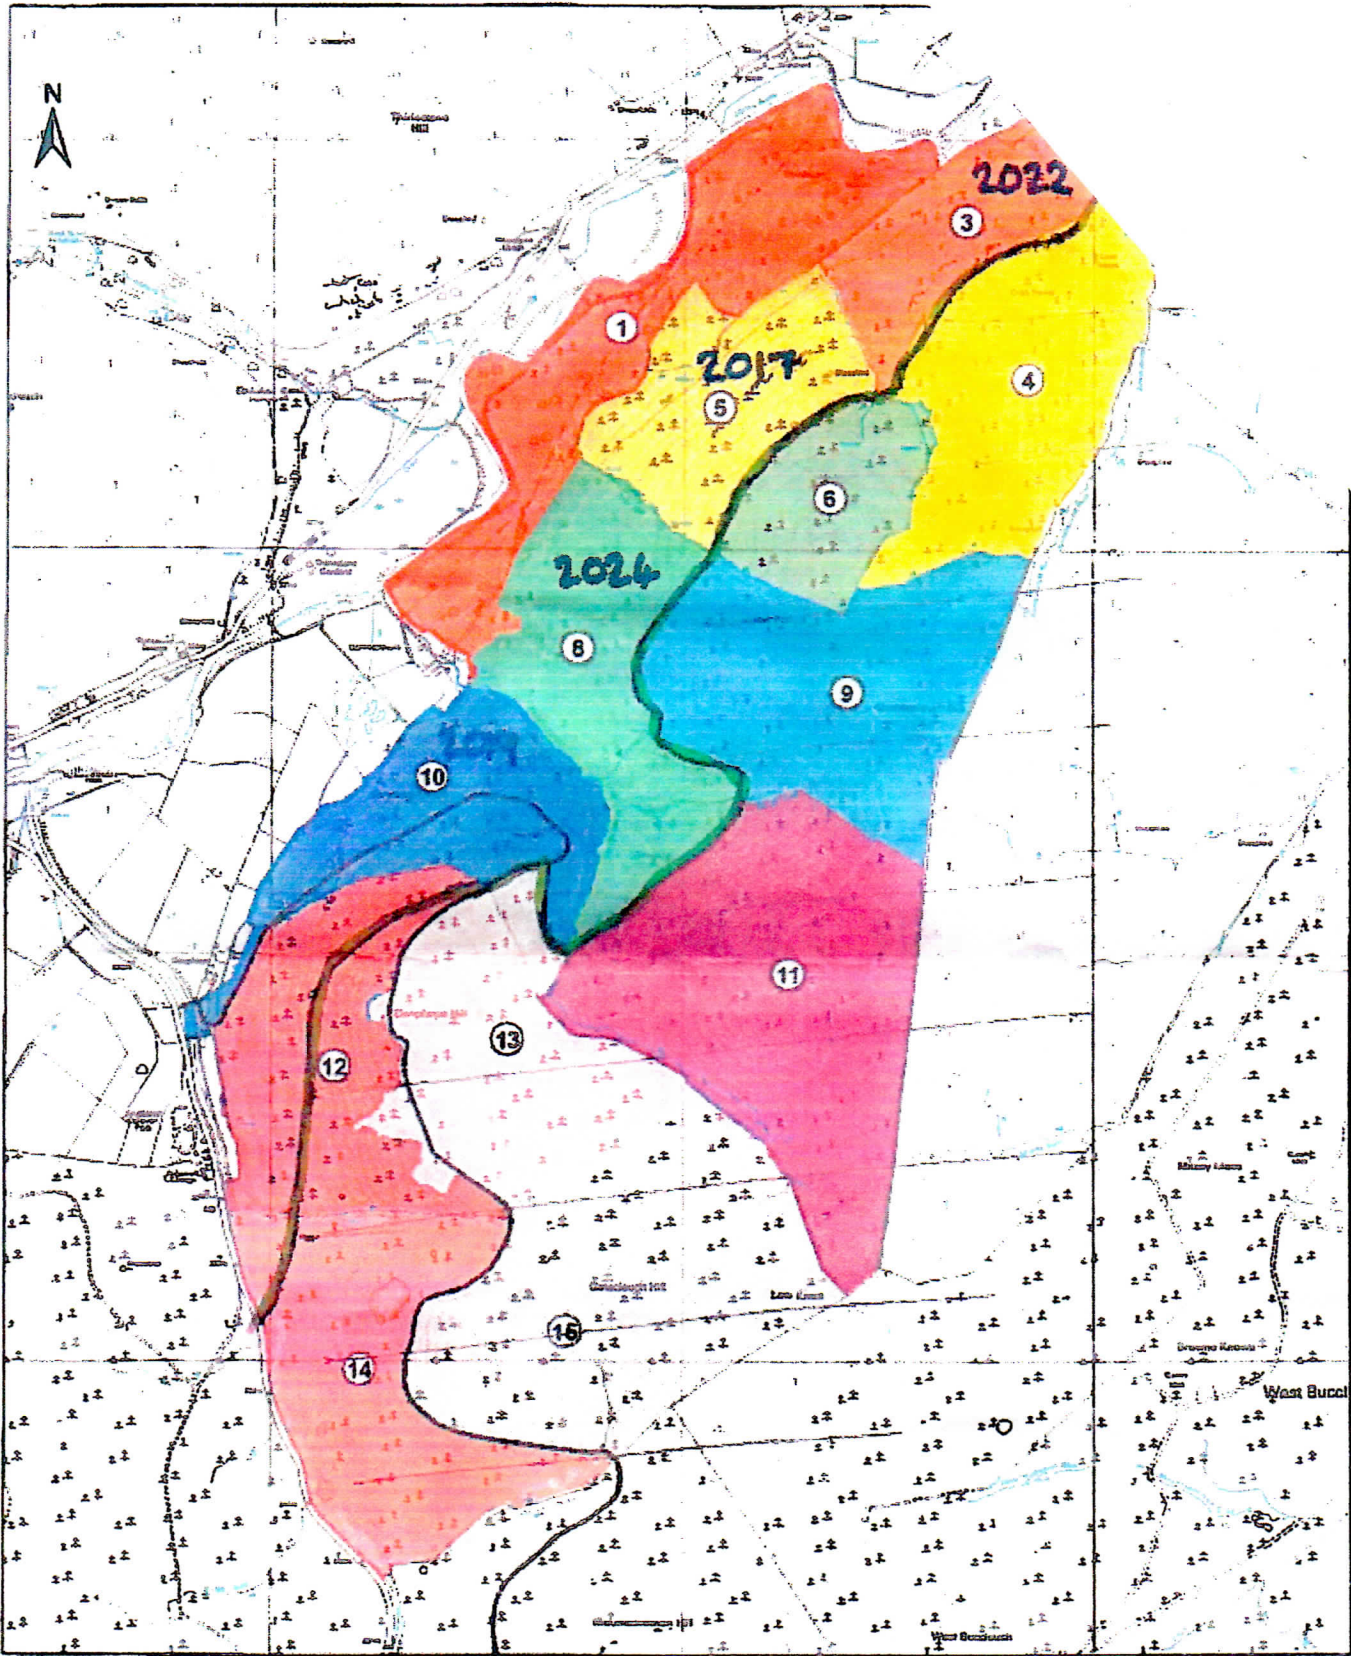

BELOW THE ROAD " OPTION

**Gamescleuch Felling Coupes (FCS)**

— AREA INCLUDED TO WEST OF THE ROAD

ORIGINAL FELLING YEARS

ASSUME CAN'T CHANGE → INTERACTION WITH

FCS REMAINING PIECE

Bank House  
40 High Street  
Jedburgh  
TD8 6DQ  
Tel: 01835 863244  
Fax: 01835 862027

Scale 1:12,000

© Crown copyright and database  
right 2016 Ordnance Survey  
AL100010344

OS style  
OS data ref