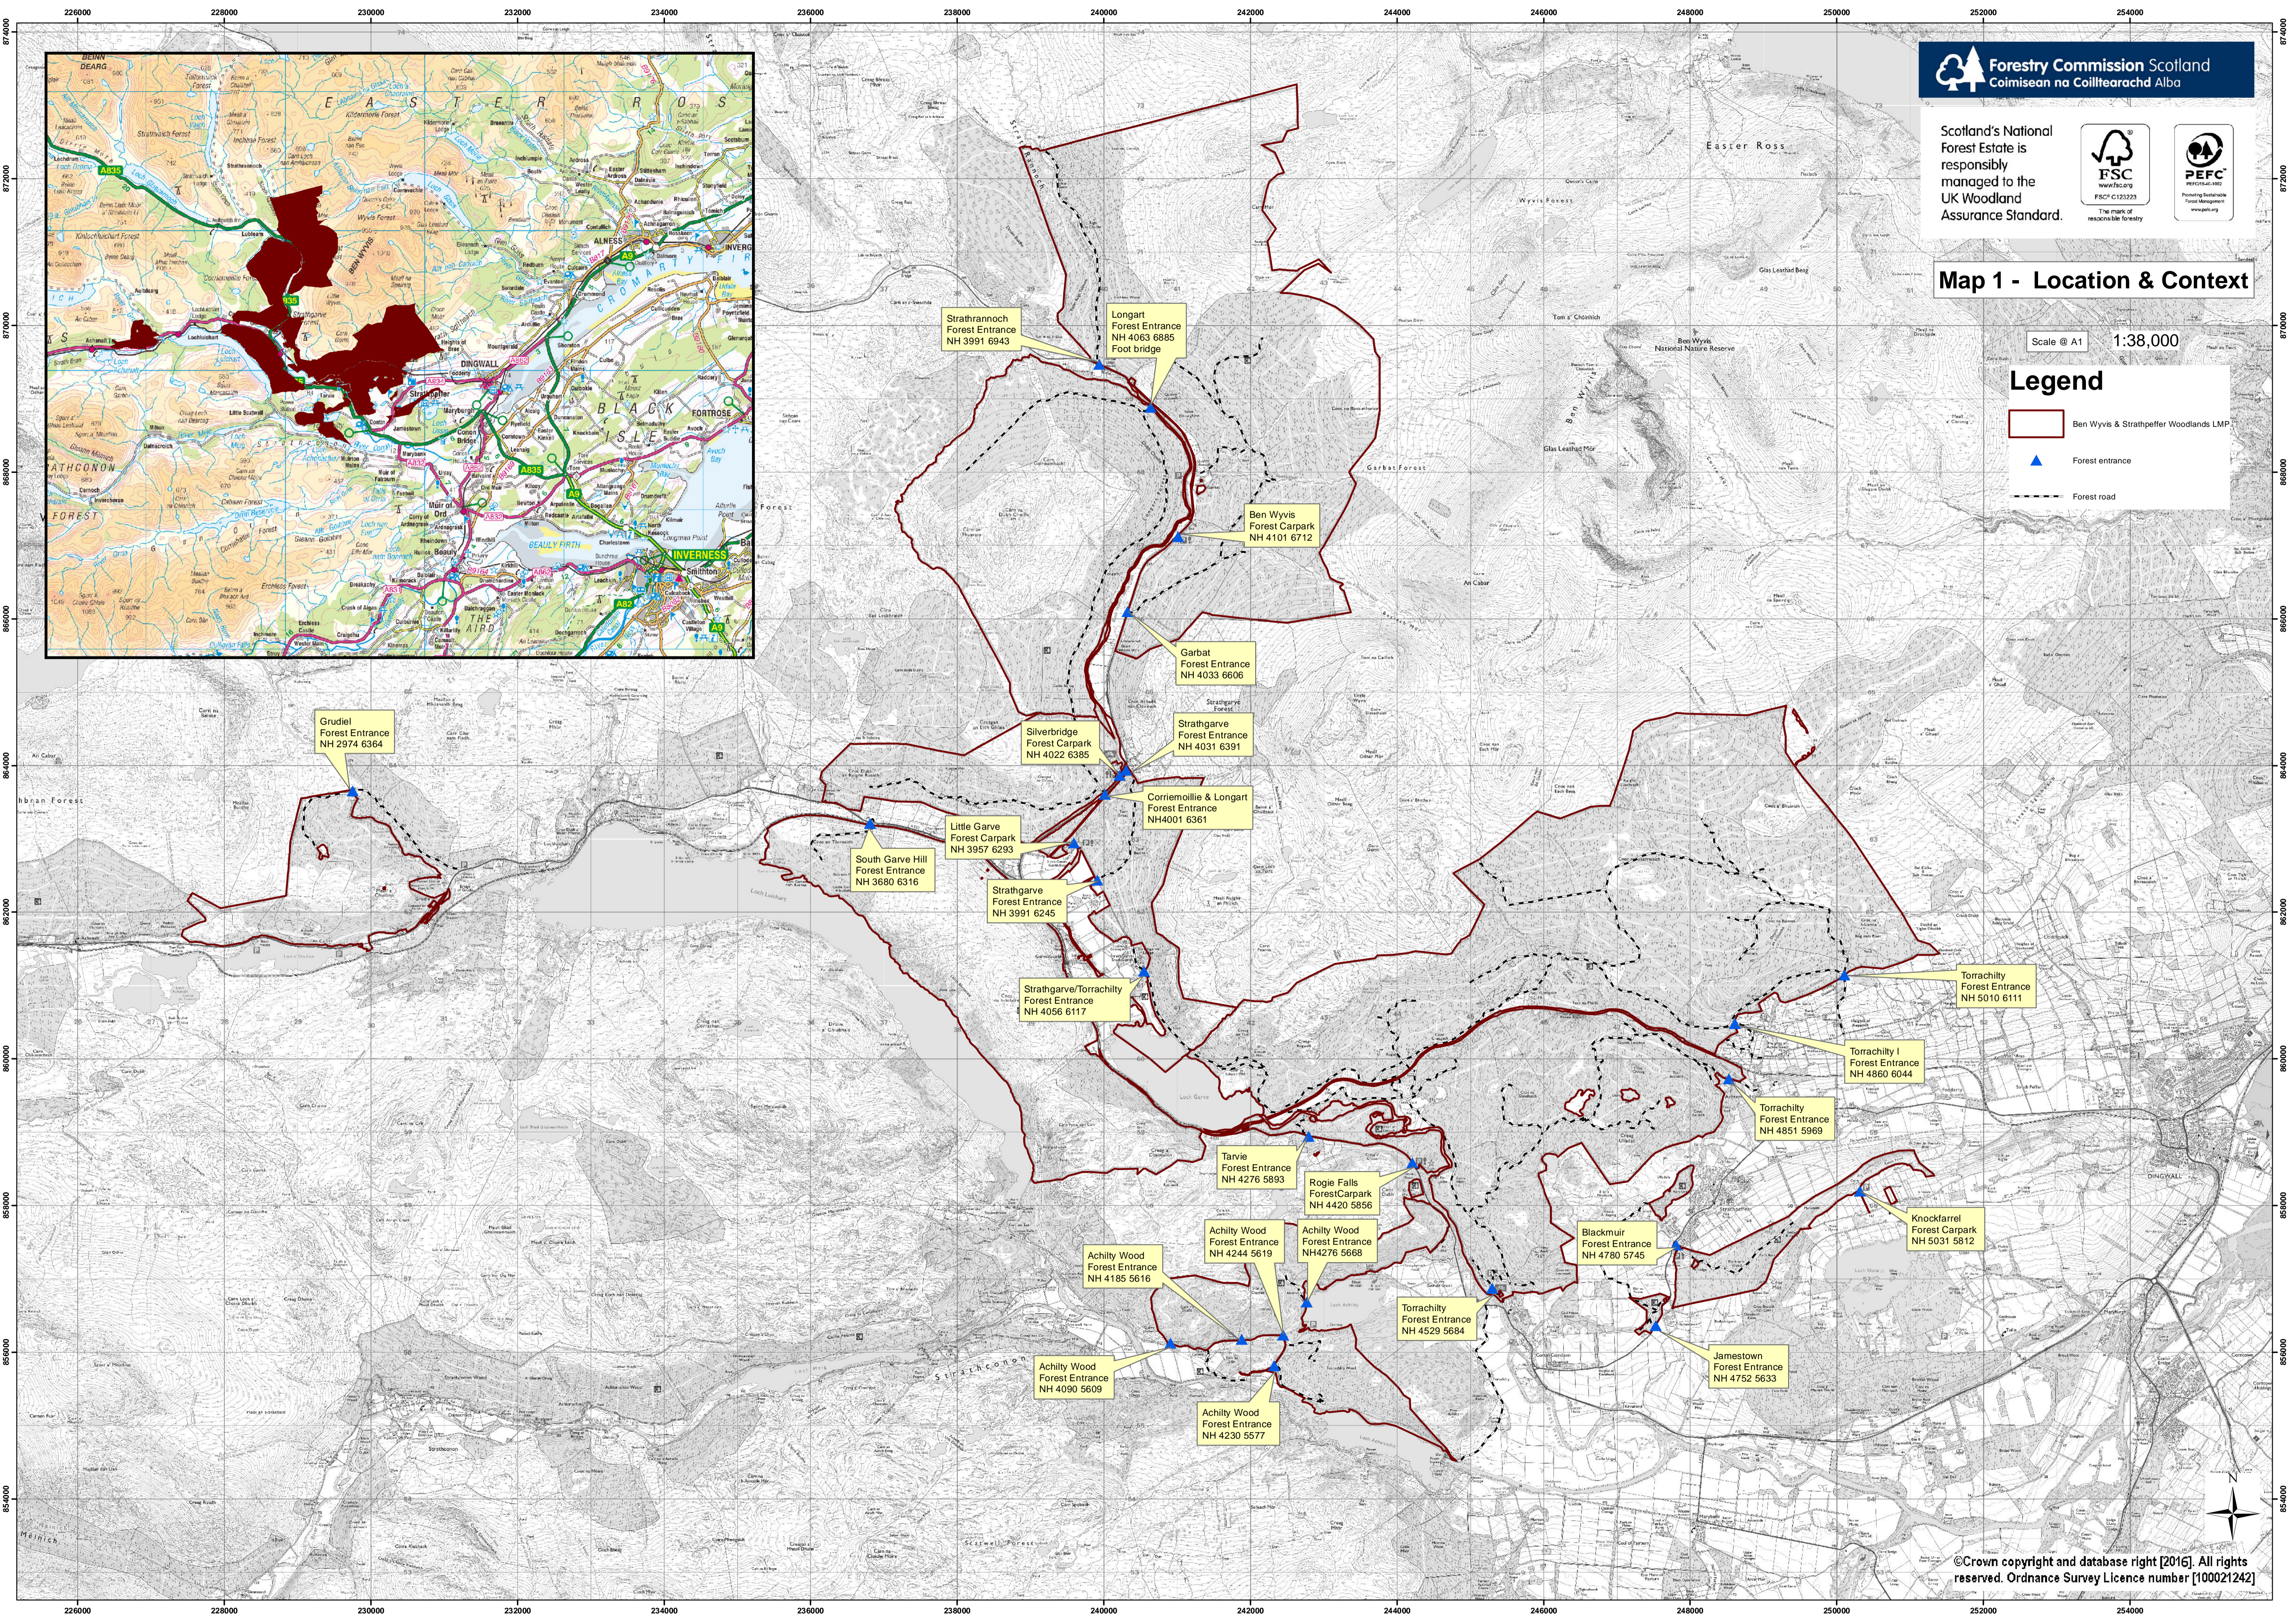

### Map 1 - Location & Context

Scale @ A1 1:38,000

#### Legend

- Ben Wyvis & Strathpeffer Woodlands LMP
- Forest entrance
- Forest road

Strathrannoch  
Forest Entrance  
NH 3991 6943

Longart  
Forest Entrance  
NH 4063 6885  
Foot bridge

Ben Wyvis  
Forest Carpark  
NH 4101 6712

South Garve Hill  
Forest Entrance  
NH 3680 6316

Strathgarve  
Forest Entrance  
NH 3991 6245

Strathgarve/Torrachilly  
Forest Entrance  
NH 4056 6117

Torrachilly  
Forest Entrance  
NH 5010 6111

Torrachilly I  
Forest Entrance  
NH 4860 6044

Torrachilly  
Forest Entrance  
NH 4851 5969

Tarvie  
Forest Entrance  
NH 4276 5893

Rogie Falls  
Forest Carpark  
NH 4420 5856

Knockfarrel  
Forest Carpark  
NH 5031 5812

Blackmuir  
Forest Entrance  
NH 4780 5745