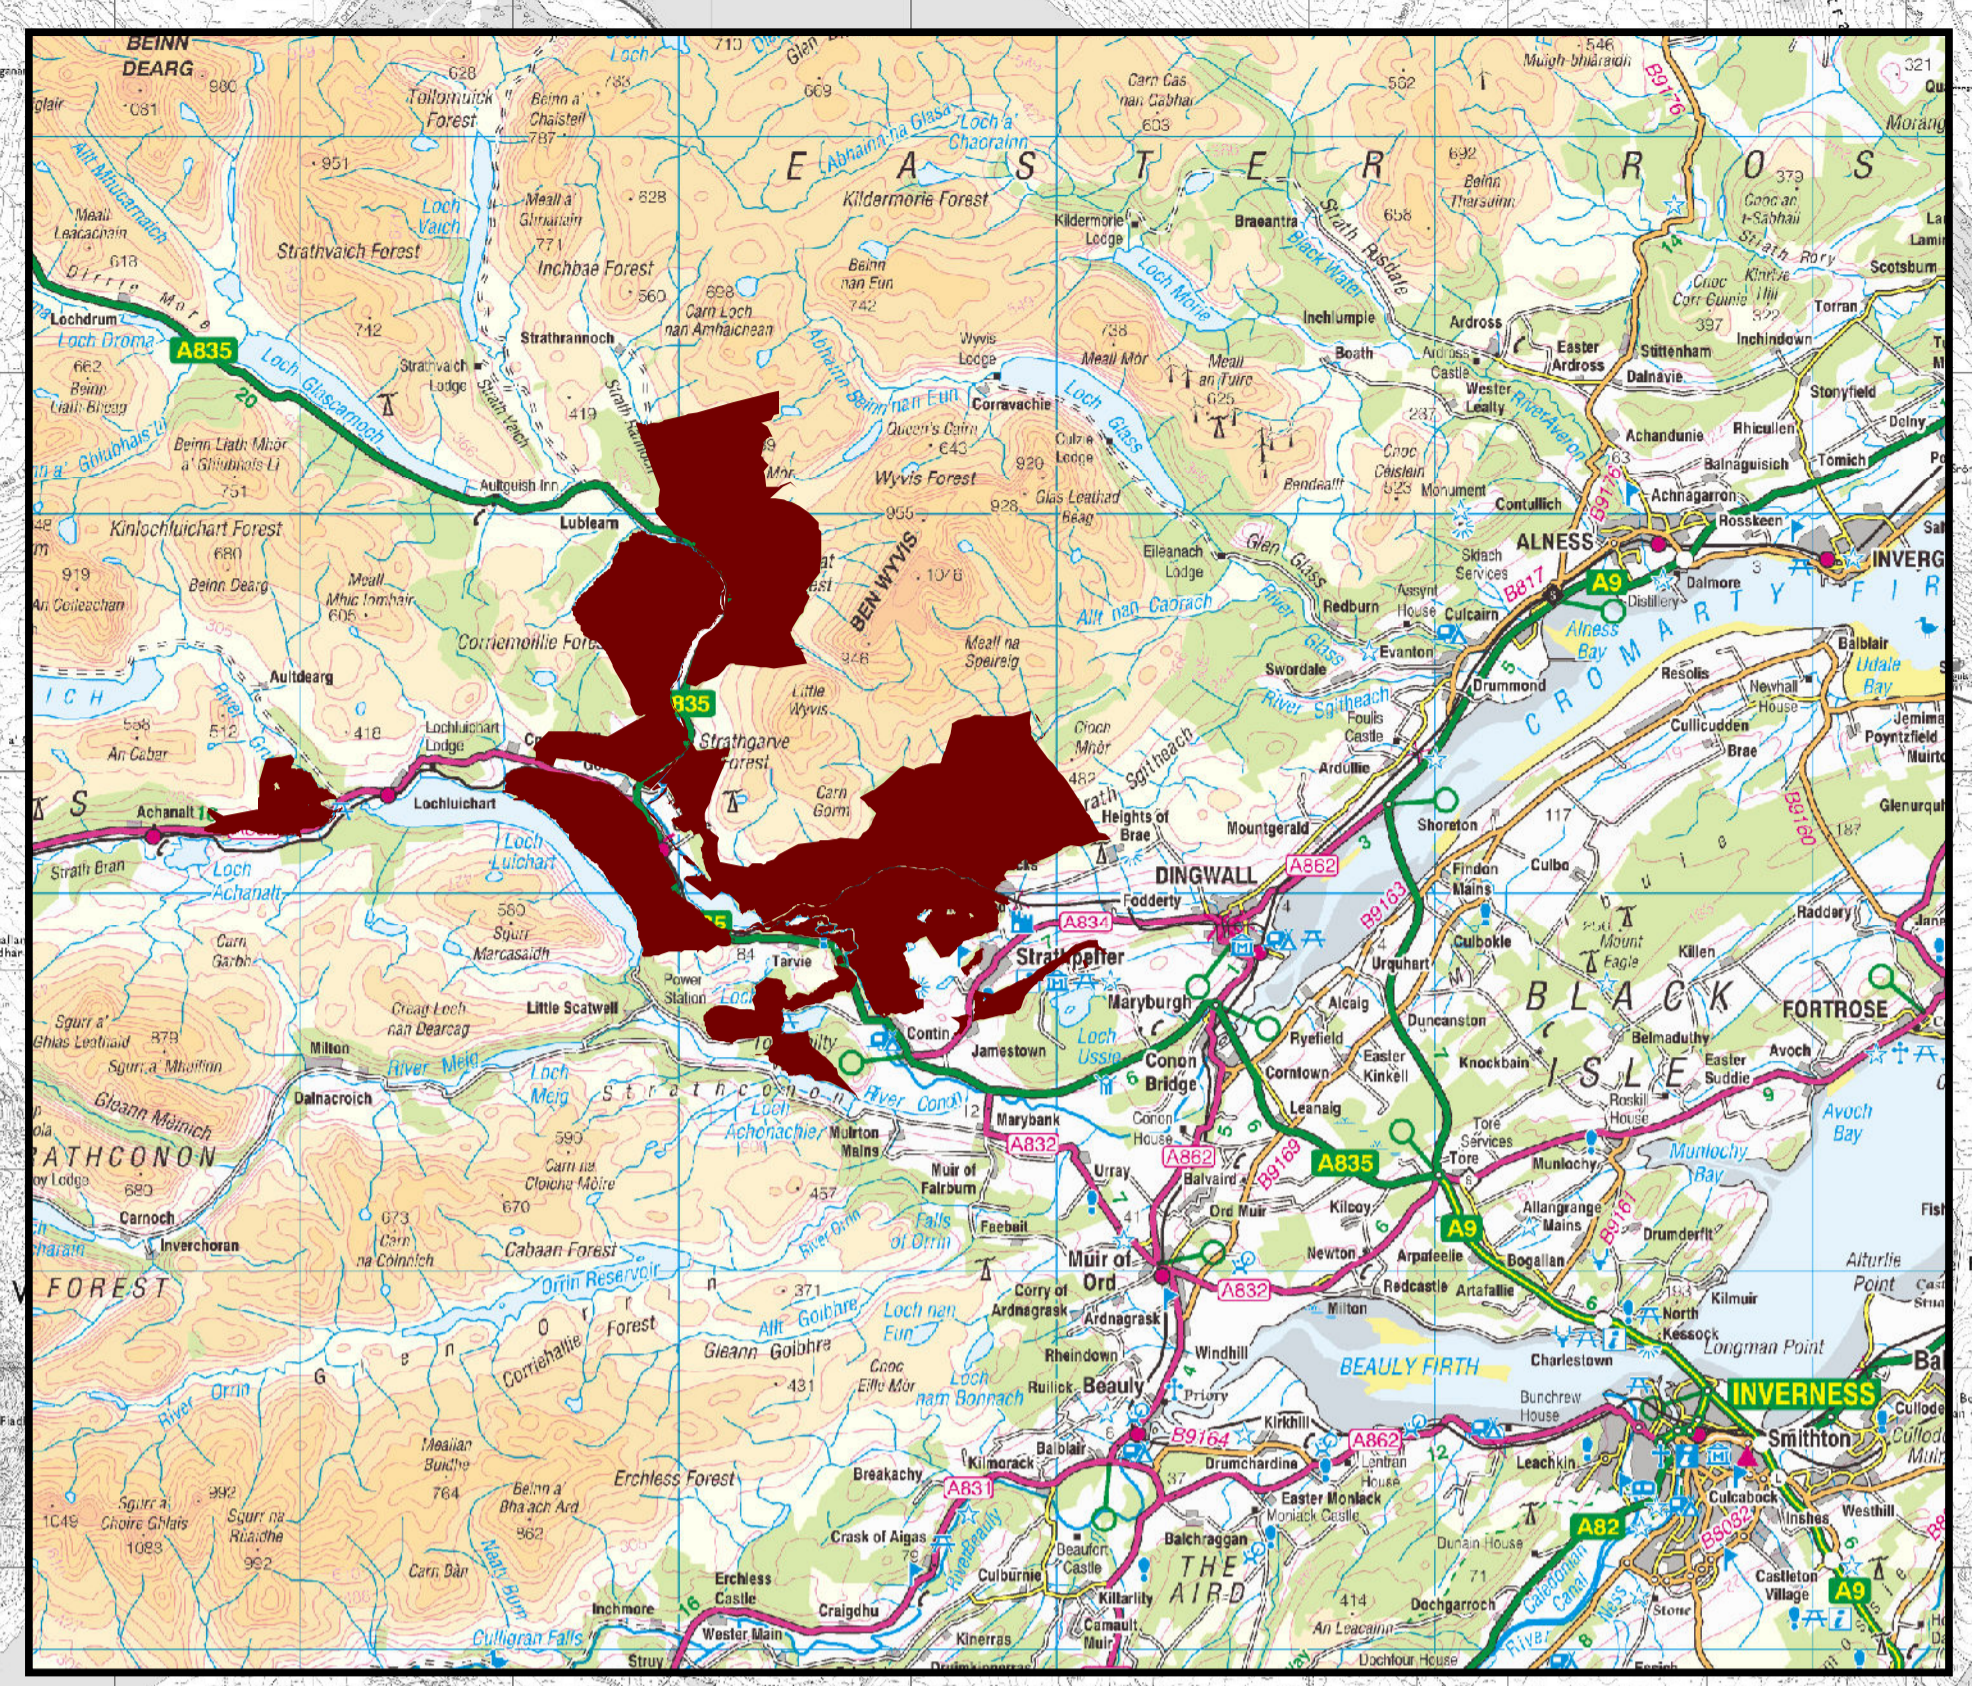

Map 1 - Location & Context

Scale @ A1 1:38,000

Legend

- Ben Wyvis & Strathpeffer Woodlands LMP
- Forest entrance
- Forest road

Strathrannoch
Forest Entrance
NH 3991 6943

Longart
Forest Entrance
NH 4063 6885
Foot bridge

Ben Wyvis
Forest Carpark
NH 4101 6712

Garbat
Forest Entrance
NH 4033 6606

Silverbridge
Forest Carpark
NH 4022 6385

Strathgarve
Forest Entrance
NH 4031 6391

Little Garve
Forest Carpark
NH 3957 6293

Corriemillie & Longart
Forest Entrance
NH 4001 6361

South Garve Hill
Forest Entrance
NH 3680 6316

Strathgarve
Forest Entrance
NH 3991 6245

Strathgarve/Torrachilly
Forest Entrance
NH 4056 6117

Torrachilly
Forest Entrance
NH 5010 6111

Torrachilly I
Forest Entrance
NH 4860 6044

Torrachilly
Forest Entrance
NH 4851 5969

Tarvie
Forest Entrance
NH 4276 5893

Rogie Falls
Forest Carpark
NH 4420 5856

Knockfarrel
Forest Carpark
NH 5031 5812

Blackmuir
Forest Entrance
NH 4780 5745

Achilty Wood
Forest Entrance
NH 4244 5619

Achilty Wood
Forest Entrance
NH 4276 5668

Achilty Wood
Forest Entrance
NH 4185 5616

Torrachilly
Forest Entrance
NH 4529 5684

Jamestown
Forest Entrance
NH 4752 5633

Achilty Wood
Forest Entrance
NH 4090 5609

Achilty Wood
Forest Entrance
NH 4230 5577