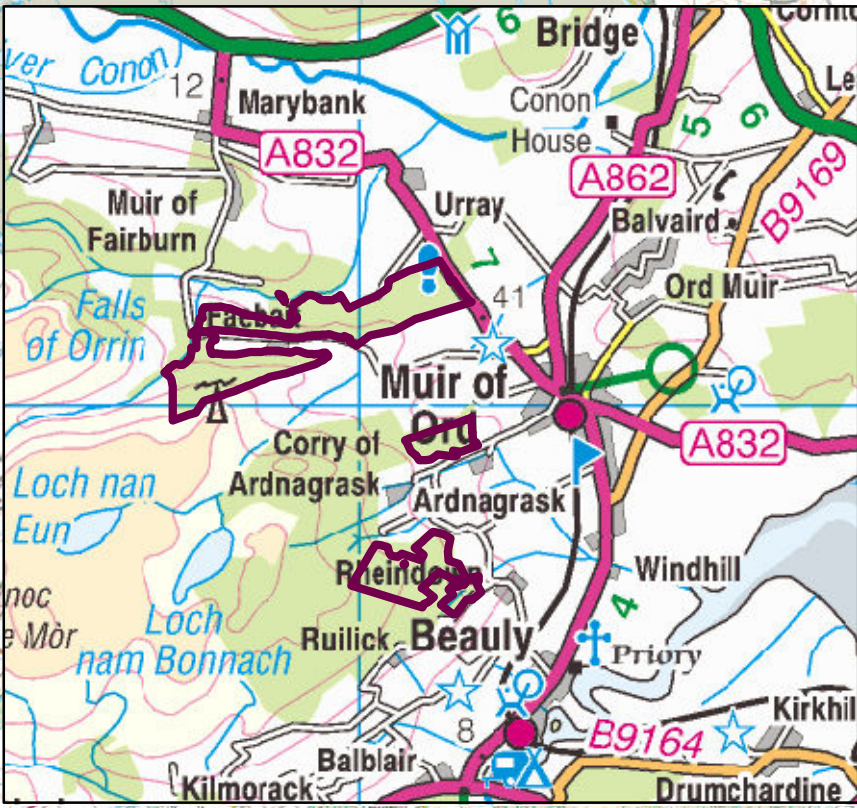

Map 1 Location

Forestry Commission Scotland
Coimisean na Coilltearachd Alba

Inverness, Ross & Skye FD
Title Beauty Woodlands
Type of Map Location

Scale 1:40,000
Date: 04/04/2016

Legend

- Viewpoints
- LMP Boundary