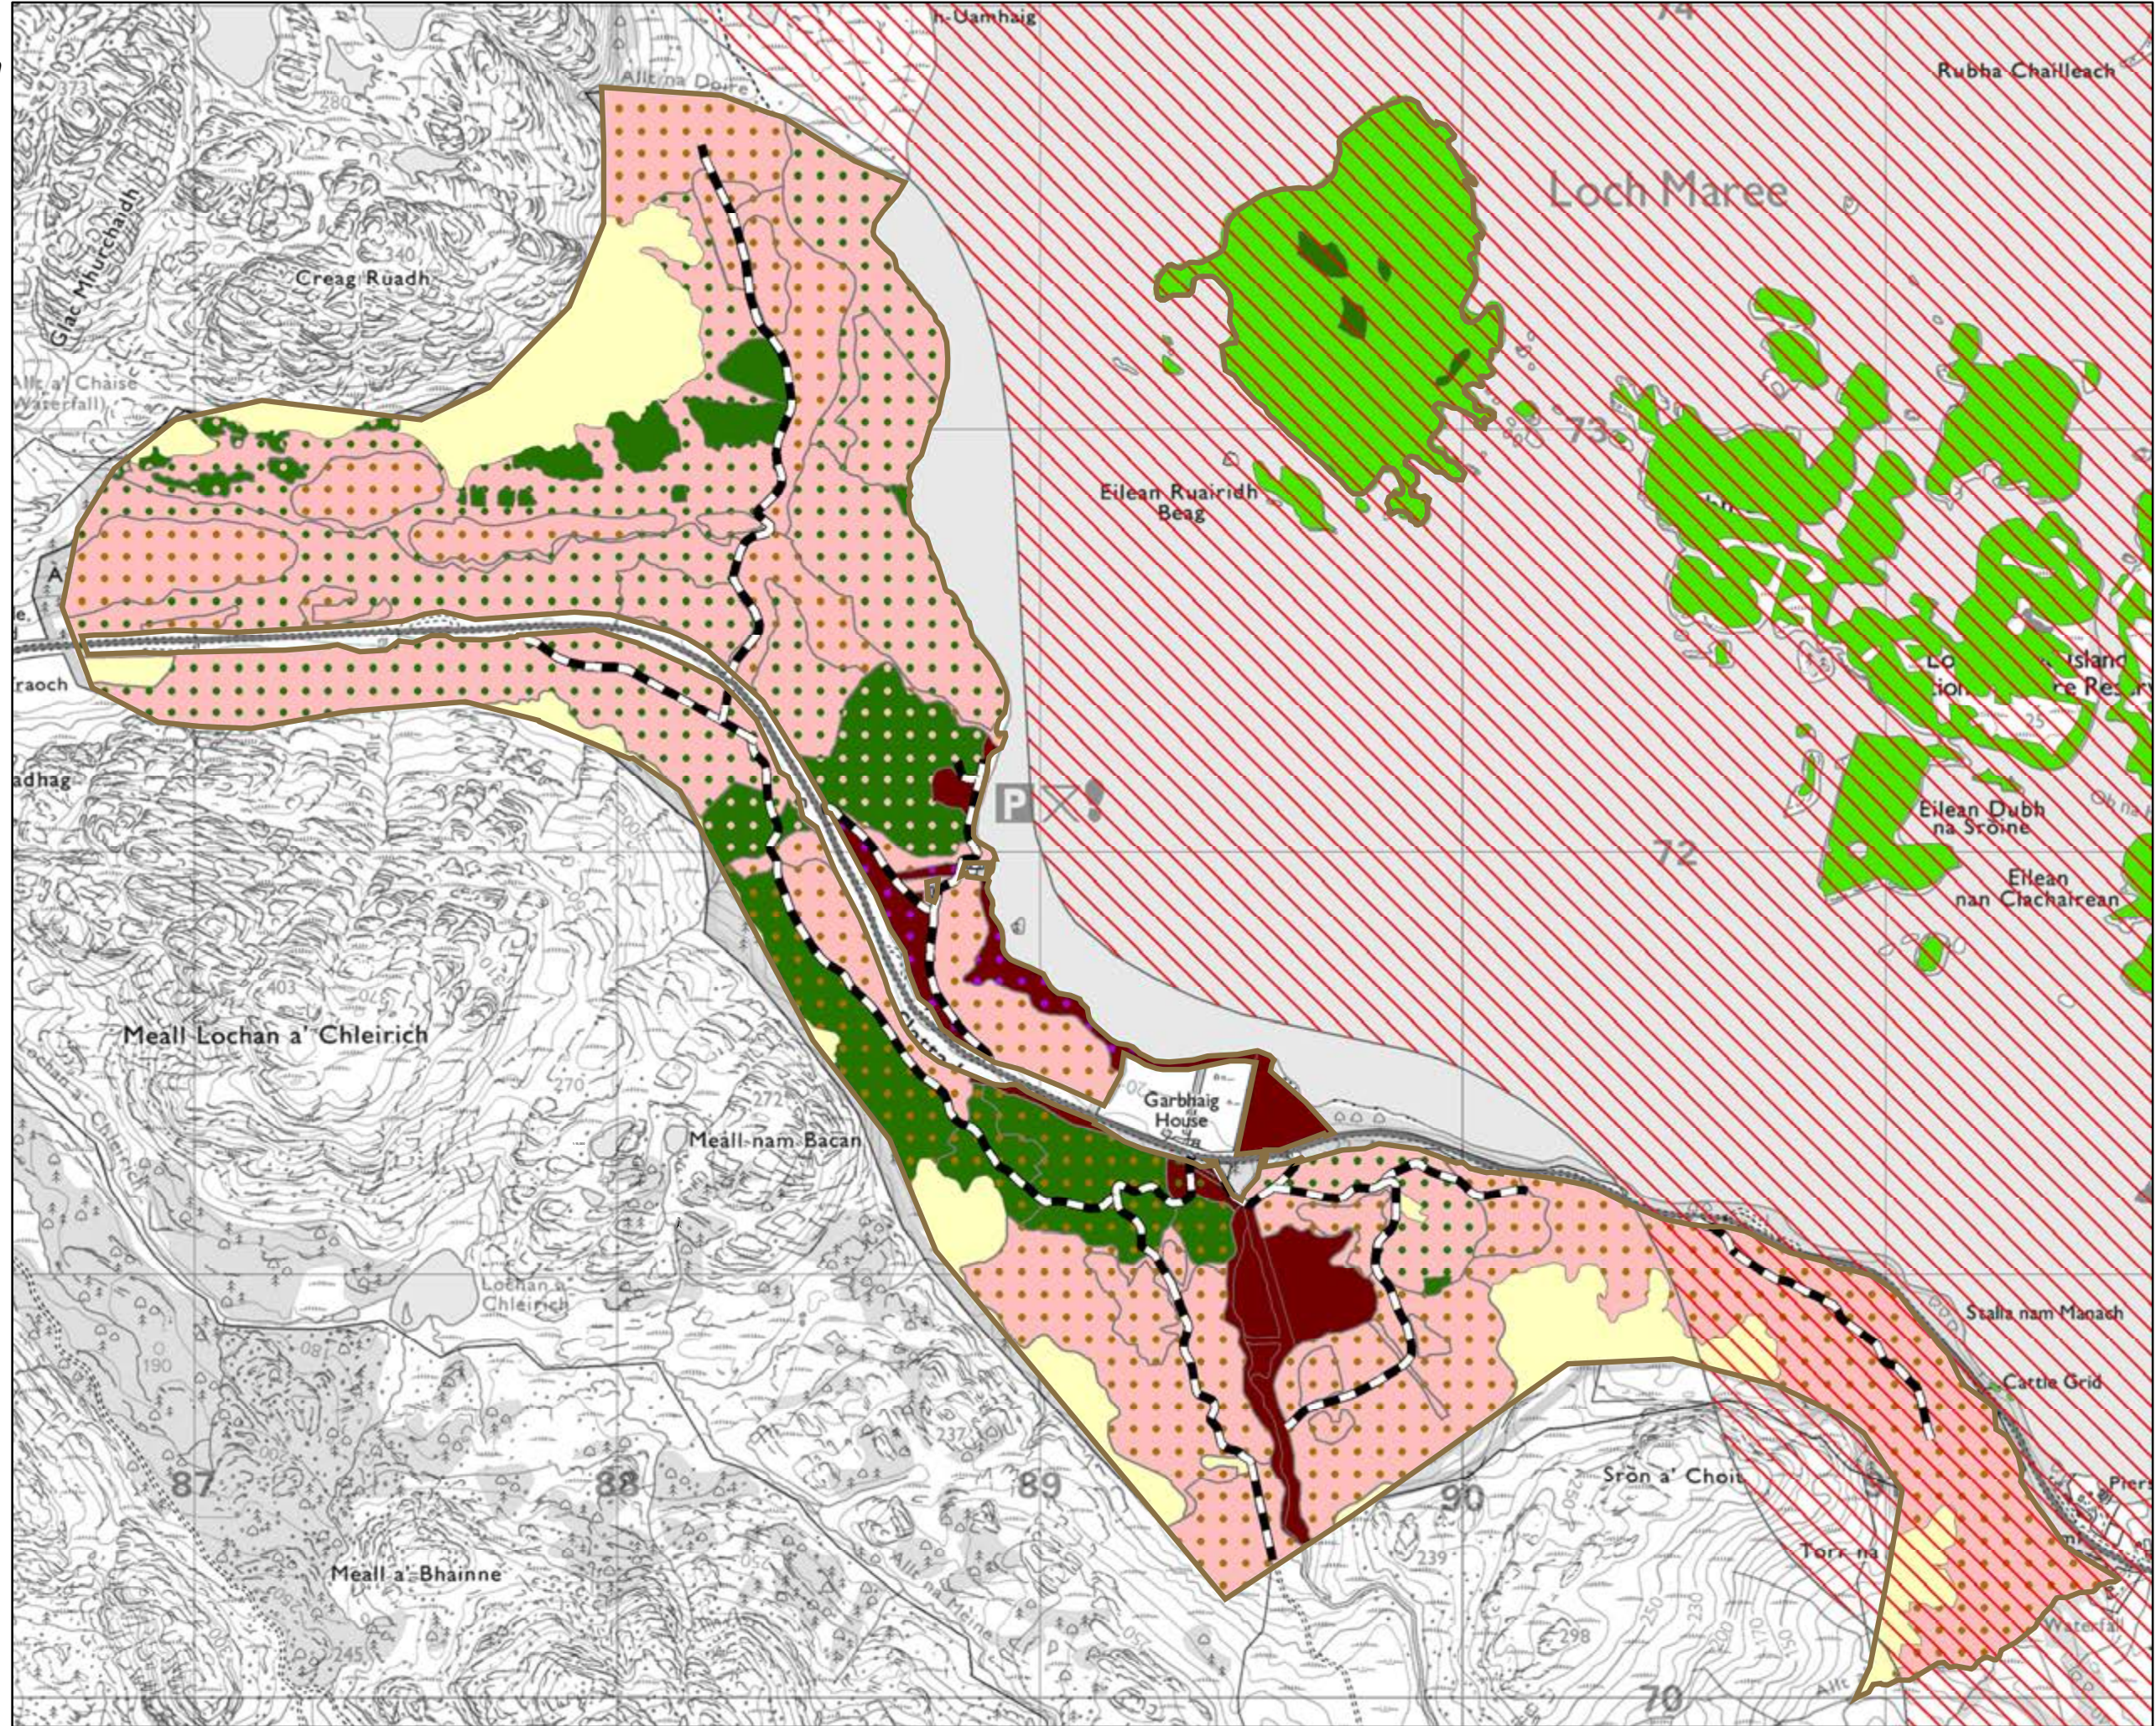

Map 6 - Future Habitat & Species - Woodland Composition

Legend

-  Land Management Plan Areas
-  Forest Roads
-  Native Mixed/Other Broadleaves
-  Scots Pine
-  Birch with any Other Broadleaves
-  Birch with Scots Pine
-  Native Mixed Broadleaves with Oak
-  Native Mixed Broadleaves with Scots Pine
-  Scots Pine with Birch
-  Scots Pine with any Other Broadleaves
-  Open

Caledonian Pinewood Inventory

-  Caledonian Pinewood
-  Cal Pinewood Buffer Zone

Scale @ A3: 1:15,000
 0 0.1 0.2 0.4 0.6 0.8 Km

Date: 05/10/2022

Author: Chris Marsh

Reproduced by permission of Ordnance Survey on behalf of HMSO. © Crown copyright and database right [2022]. All rights reserved. Ordnance Survey Licence number [100021242]. © Getmapping Plc and Bluesky International Limited 2022.